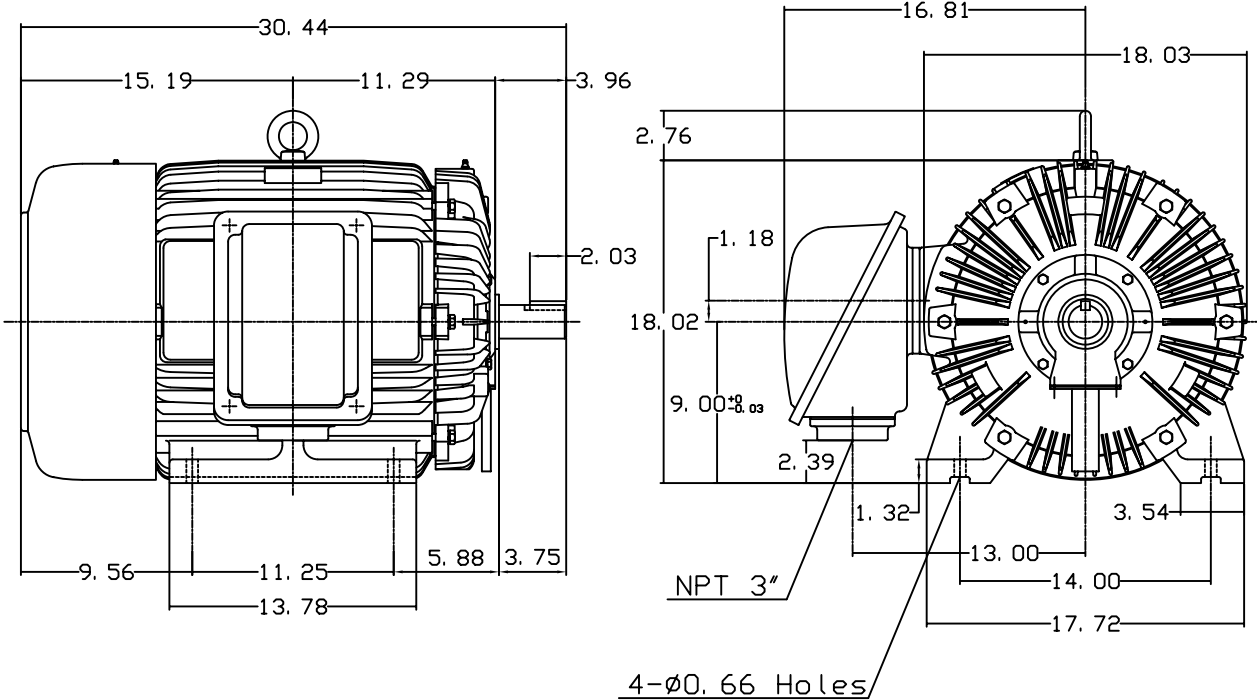

DATE  
JUNE 21, 2005  
CATALOG NO.  
EP06025

OUTLINE DIMENSIONS  
3-PHASE INDUCTION MOTOR

MOTOR TYPE:  
AEHH8N  
FRAME NO. 364TS

Pole	HP	KW	Hz	VOLT	Syn. Speed RPM
2	60	45	60	575	3600

Ins	Rating	Dimension in	Approx Weight	Bearings
F	CONT.	inches	818 lbs.	DE: 6312C3 NDE: 6212C3

Totally Enclosed Fan-Cooled Type. Squirrel-Cage Rotor.

DWN.	J. H. LIANG	11-30-98
CHKD.	C. H. KAO	12-26-98
APPD.	Y. B. HUANG	12-26-98

TECO Westinghouse

DWG NO.  
31057H367000