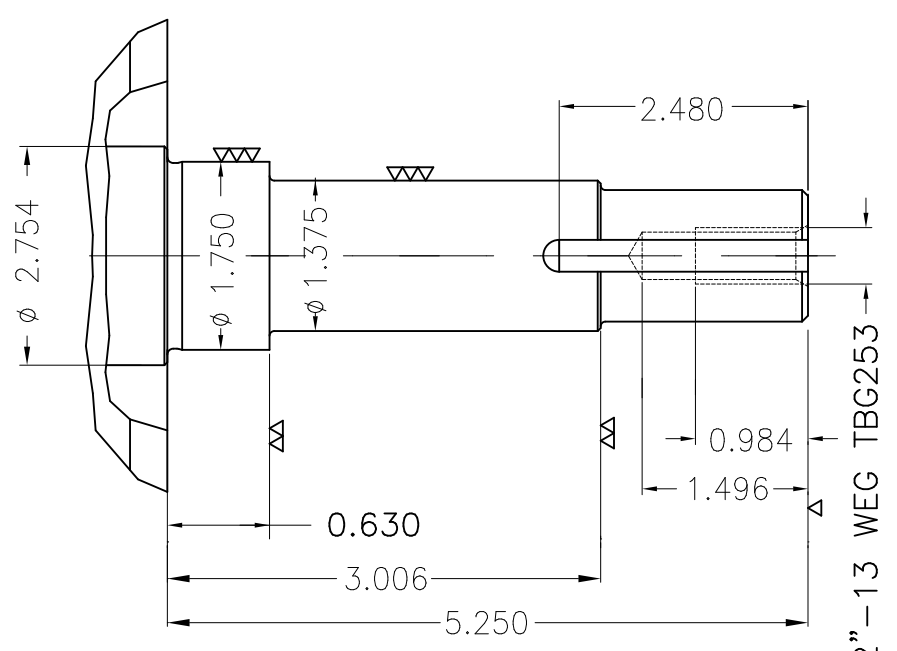

Dimensões em polegada  
Dimensions in inches

THIS IS AN UPDATED REVISION, THE  
PREVIOUS ONE MUST BE DISREGARDED.

EUNC 1/2"-13 WEG TBG253

Color RAL 5009  
Painting plan 203A  
Mounting B34R(D)

ECM	LOC	SUMMARY OF MODIFICATIONS	EXECUTED	CHECKED	RELEASED	DATE	VER
EXECUTED	USERADMIN	THREE PHASE PREMIUM EFFICIENCY					
CHECKED		FRAME 364/5JM IP23 ODP					
RELEASED		WEG code: 11266733					
REL DT	24.07.2017	WMO Jaraguá do Sul	Product Engineering	SHEET	1 / 1		

60 HP 04 Poles 60Hz

A