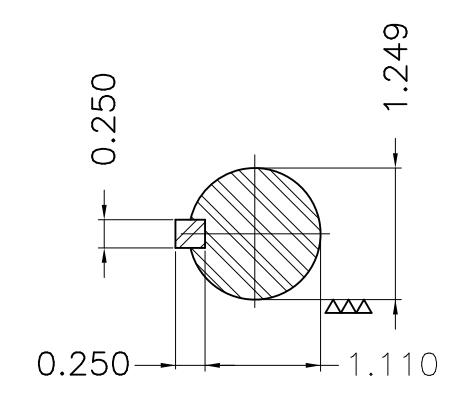

Dimensões em polegada  
Dimensions in inches

THIS IS AN UPDATED REVISION, THE  
PREVIOUS ONE MUST BE DISREGARDED.

EUNC 1/2"-13 WEG TBG253

Color RAL 5009  
Painting plan 203A  
Mounting B34R(D)

ECM	LOC	SUMMARY OF MODIFICATIONS	EXECUTED	CHECKED	RELEASED	DATE	VER
EXECUTED	USERADMIN	THREE PHASE PREMIUM EFFICIENCY					
CHECKED		FRAME 364/5JM IP23 ODP					
RELEASED		WEG code: 11266733					
REL DT	24.07.2017	WMO Jaraguá do Sul	Product Engineering	SHEET	1 / 1		

60 HP 04 Poles 60Hz

A