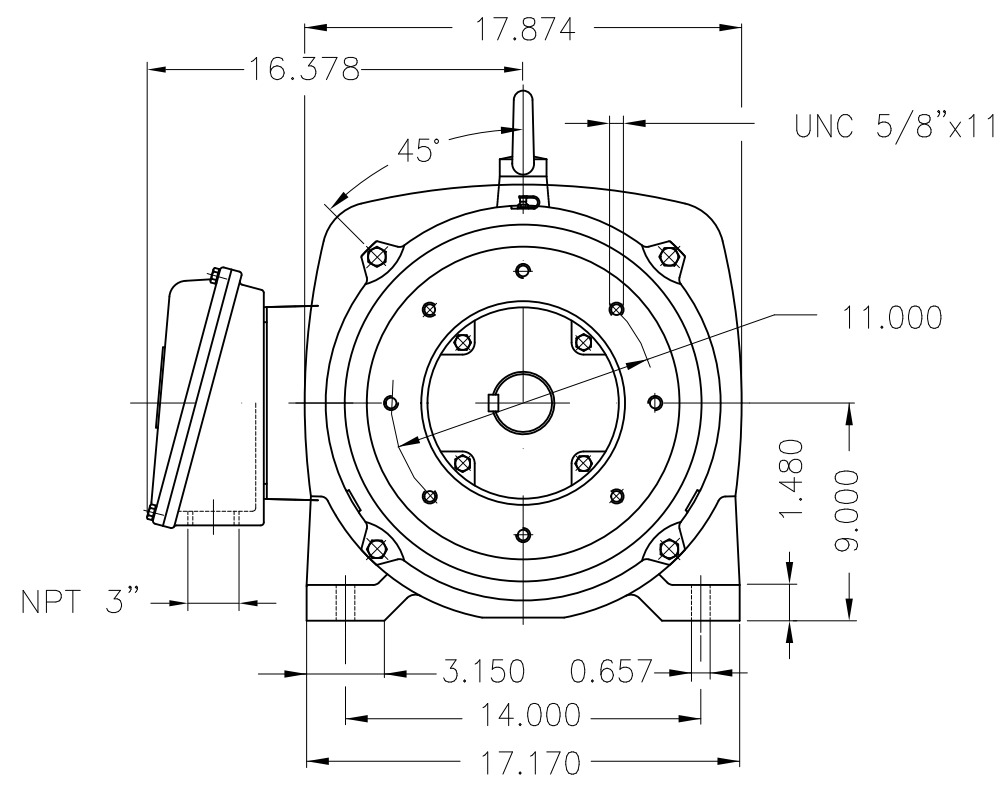

Dimensões em polegada  
Dimensions in inches

THIS IS AN UPDATED REVISION, THE  
PREVIOUS ONE MUST BE DISREGARDED.

EUNC 1/2"-13 WEG TBG253

Color RAL 5009  
Painting plan 203A  
Mounting B34R(D)

ECM	LOC	SUMMARY OF MODIFICATIONS	EXECUTED	CHECKED	RELEASED	DATE	VER
EXECUTED	USERADMIN	THREE PHASE PREMIUM EFFICIENCY					
CHECKED		FRAME 364/5JM IP23 ODP					
RELEASED		WEG code: 11266733					
REL DT	24.07.2017	WMO Jaraguá do Sul	Product Engineering	SHEET	1 / 1		

60 HP 04 Poles 60Hz

A