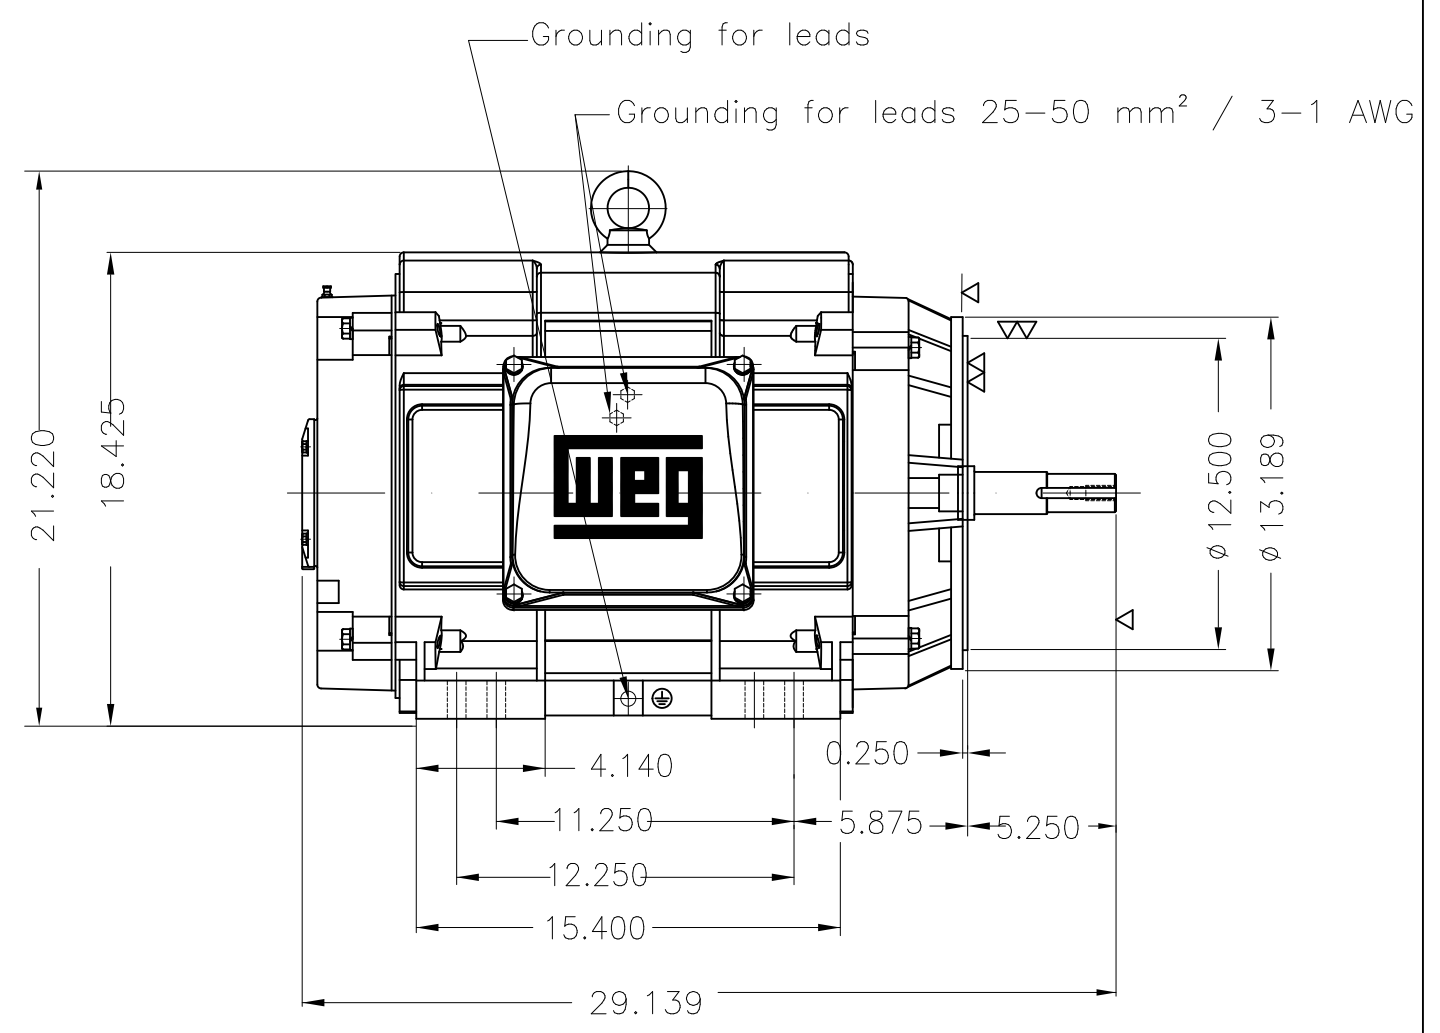

Dimensões em polegada  
Dimensions in inches

THIS IS AN UPDATED REVISION, THE  
PREVIOUS ONE MUST BE DISREGARDED.

EUNC 1/2"-13 WEG TBG253

Color RAL 5009  
Painting plan 203A  
Mounting B34R(D)

ECM	LOC	SUMMARY OF MODIFICATIONS	EXECUTED	CHECKED	RELEASED	DATE	VER
EXECUTED	USERADMIN	THREE PHASE PREMIUM EFFICIENCY					
CHECKED		FRAME 364/5JM IP23 ODP					
RELEASED		WEG code: 11266733					
REL DT	24.07.2017	WMO Jaraguá do Sul	Product Engineering	SHEET	1 / 1		

60 HP 04 Poles 60Hz

A