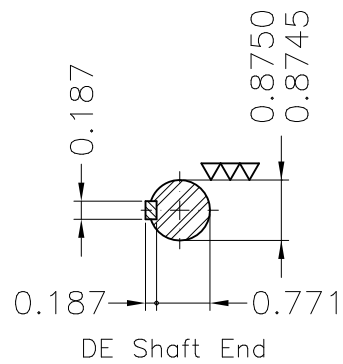

Dimensões em polegada  
Dimensions in inches

THIS IS AN UPDATED REVISION, THE  
PREVIOUS ONE MUST BE DISREGARDED.

Color Munsell N 1 matte black  
Painting plan 207N  
Mounting F-1/B3R(D)

ECM	LOC	SUMMARY OF MODIFICATIONS	EXECUTED	CHECKED	RELEASED	DATE	VER
EXECUTED	USERADMIN	THREE PHASE ODP ROLLED STEEL NEMA PREM.					
CHECKED		FRAME 143/5T ODP					
RELEASED		WEG code: 12682577					
REL DT	24.07.2017	WMO Jaragua do Sul	Product Engineering	SHEET	1 / 1		

2 HP 02 Poles 60Hz

A