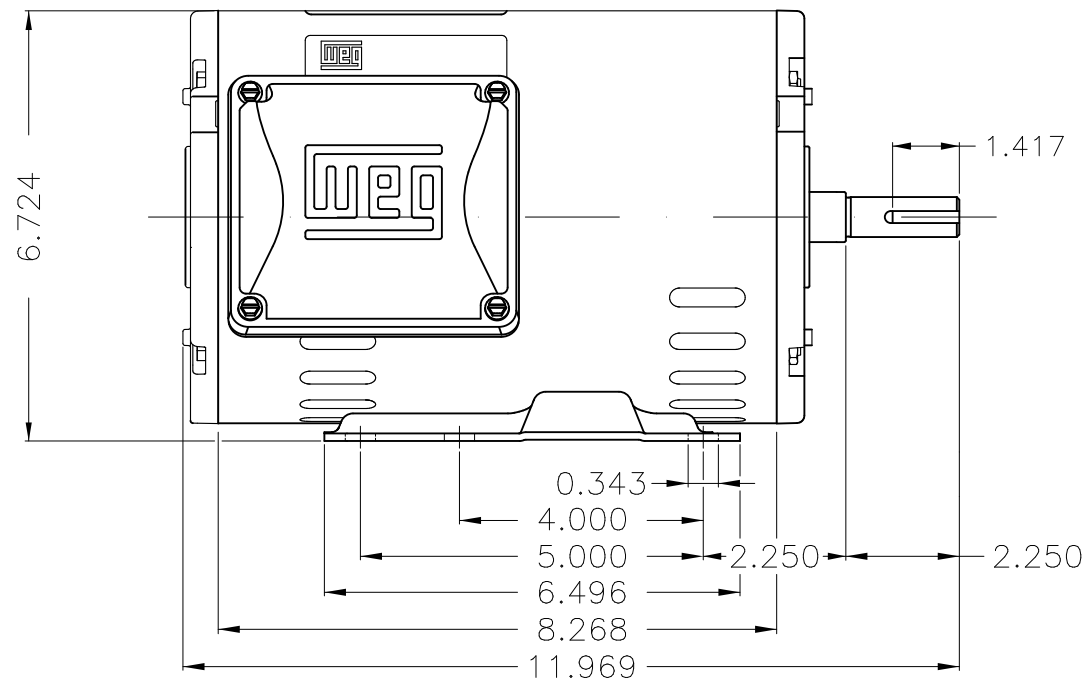

Dimensões em polegada  
Dimensions in inches

THIS IS AN UPDATED REVISION, THE  
PREVIOUS ONE MUST BE DISREGARDED.

Color Munsell N 1 matte black  
Painting plan 207N  
Mounting F-1/B3R(D)

ECM	LOC	SUMMARY OF MODIFICATIONS	EXECUTED	CHECKED	RELEASED	DATE	VER
EXECUTED	USERADMIN	THREE PHASE ODP ROLLED STEEL NEMA PREM.					
CHECKED		FRAME 143/5T ODP					
RELEASED		WEG code: 12682577					
REL DT	24.07.2017	WMO Jaragua do Sul	Product Engineering	SHEET	1 / 1		

2 HP 02 Poles 60Hz

A