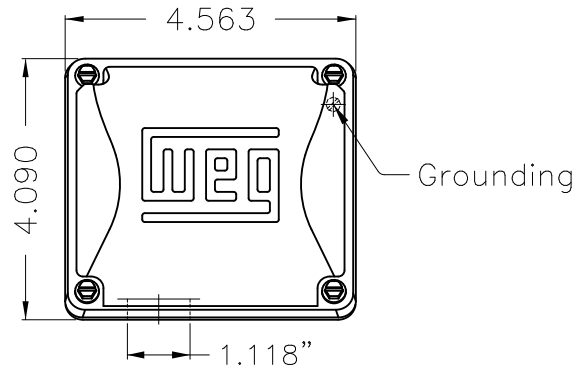

Dimensões em polegada  
Dimensions in inches

THIS IS AN UPDATED REVISION, THE  
PREVIOUS ONE MUST BE DISREGARDED.

Color Munsell N 1 matte black  
Painting plan 207N  
Mounting F-1/B3R(D)

ECM	LOC	SUMMARY OF MODIFICATIONS	EXECUTED	CHECKED	RELEASED	DATE	VER
EXECUTED	USERADMIN	THREE PHASE ODP ROLLED STEEL NEMA PREM.					
CHECKED		FRAME 143/5T ODP					
RELEASED		WEG code: 12682577					
REL DT	24.07.2017	WMO Jaragua do Sul	Product Engineering	SHEET	1 / 1		