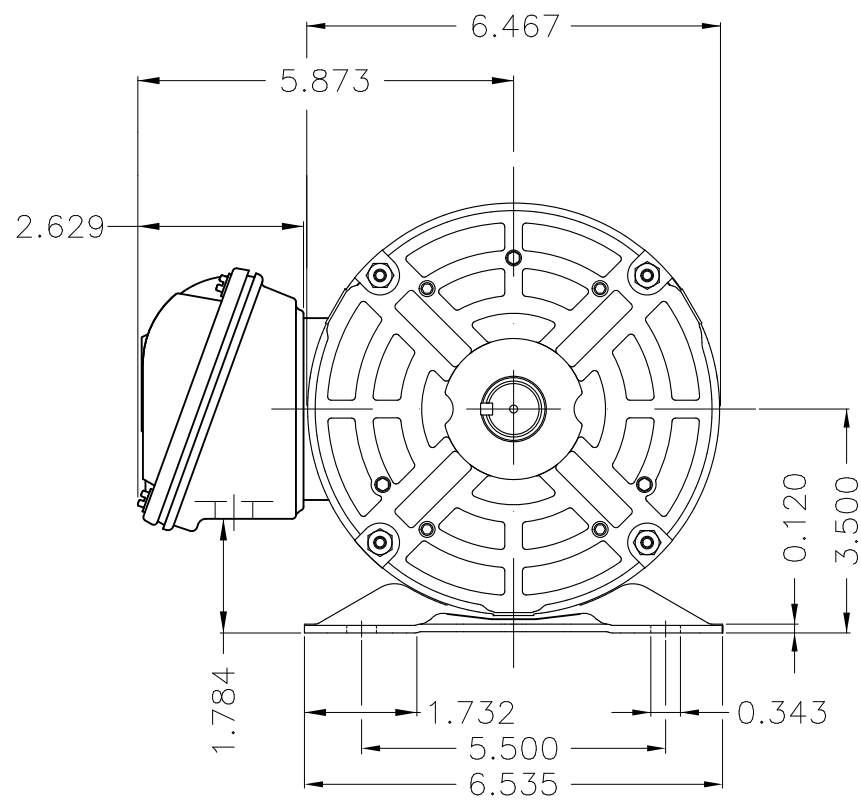

Dimensões em polegada  
Dimensions in inches

THIS IS AN UPDATED REVISION, THE  
PREVIOUS ONE MUST BE DISREGARDED.

Color Munsell N 1 matte black  
Painting plan 207N  
Mounting F-1/B3R(D)

ECM	LOC	SUMMARY OF MODIFICATIONS	EXECUTED	CHECKED	RELEASED	DATE	VER
EXECUTED	USERADMIN	THREE PHASE ODP ROLLED STEEL NEMA PREM.					
CHECKED		FRAME 143/5T ODP					
RELEASED		WEG code: 12682577					
REL DT	24.07.2017	WMO Jaragua do Sul	Product Engineering	SHEET	1 / 1		

2 HP 02 Poles 60Hz

A