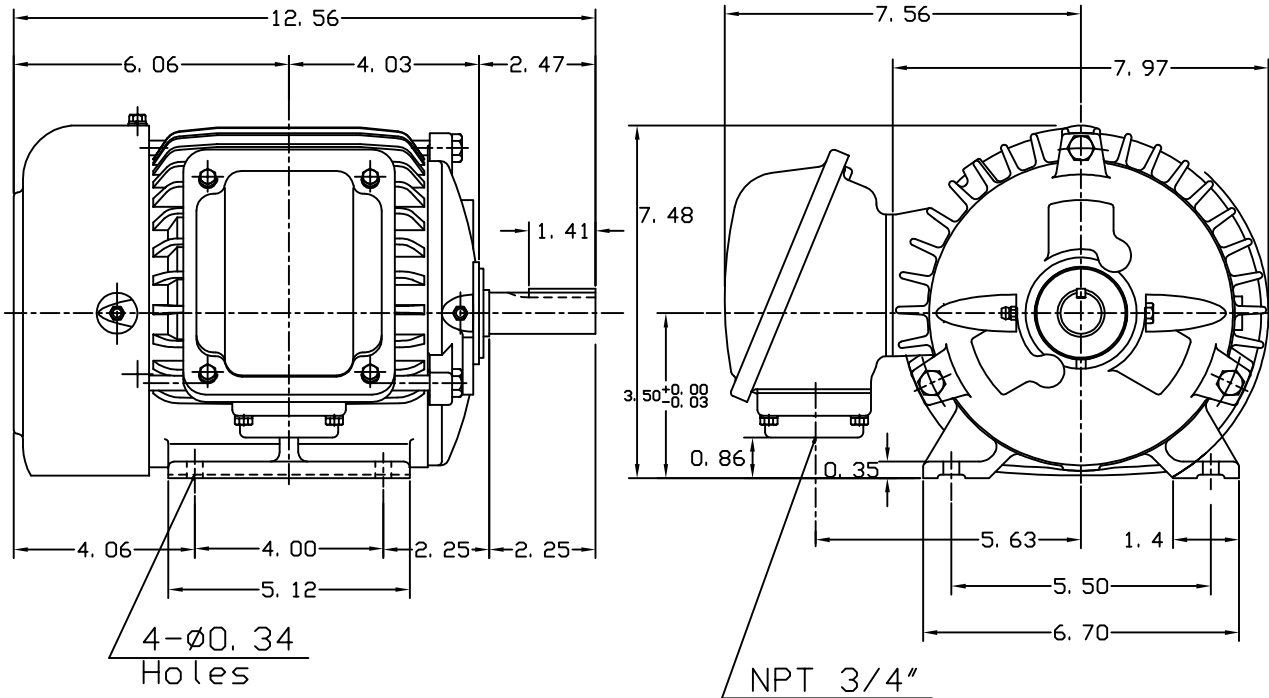

DATE DEC. 29, 2010	OUTLINE DIMENSIONS 3-PHASE INNDUCTION MOTOR	MOTOR TYPE: AEHH8N
CATALOG NO. EPO012		FRAME NO. 143T

Pole	HP	KW	Hz	VOLT	Syn. Speed RPM
2	1	0.75	60	230/460	3600

Ins	Rating	Dimension in	Approx Weight	Bearings	
F	CONT.	inch	57 lbs.	DE: 6205ZZ	NDE: 6205ZZ

Totally Enclosed Fan-Cooled Type. Squirrel-Cage Rotor.

--	--	--	--

DWN.	J. H. LIANG	11-30-98
CHKD.	C. S. LO	12-29-98
APPD.	Y. B. HUANG	12-29-98

TECO Westinghouse

DWG NO.
31057H351001