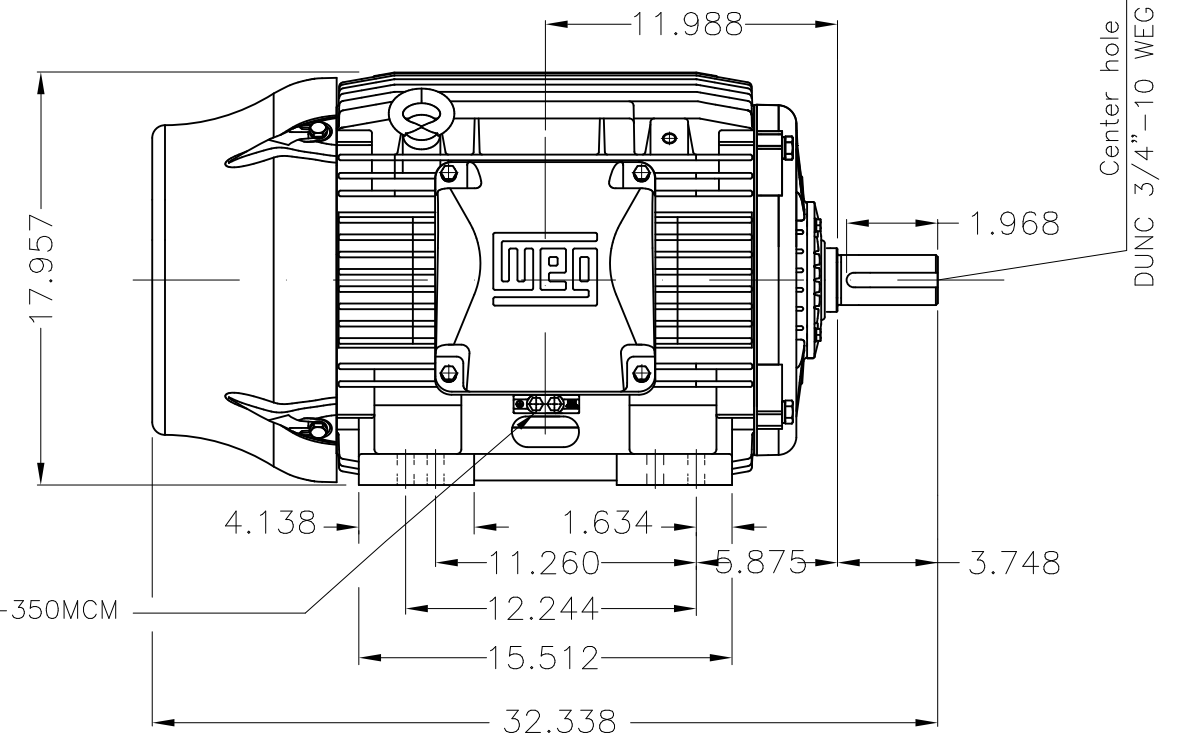

Dimensões em polegada
Dimensions in inches

THIS IS AN UPDATED REVISION, THE
PREVIOUS ONE MUST BE DISREGARDED.

Grounding for leads 25-50 mm² / 3-1 AWG

Main terminal box

Center hole
DUNC 3/4"-10 WEG TBG12

Grounding for leads 25-185 mm² / 3AWG-350MCM

DE Shaft End

Color RAL 5009
Painting plan 203A
Mounting B3R(D)

ECM	LOC	SUMMARY OF MODIFICATIONS	EXECUTED	CHECKED	RELEASED	DATE	VER
EXECUTED	USERADMIN	THREE PHASE W22 MOTOR - NEMA PREMIUM EFF					
CHECKED		FRAME 364/5TS IP55 TEFC					
RELEASED		WEG code: 11356016					
REL DT	24.07.2017	WMO Jaragua do Sul	Product Engineering	SHEET	1 / 1		

75 HP 02 Poles 60Hz

A