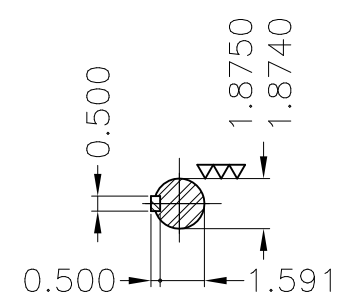

Dimensões em polegada
Dimensions in inches

THIS IS AN UPDATED REVISION, THE
PREVIOUS ONE MUST BE DISREGARDED.

Grounding for leads 25-50 mm² / 3-1 AWG

Main terminal box

Center hole
DUNC 3/4"-10 WEG TBG12

Grounding for leads 25-185 mm² / 3AWG-350MCM

DE Shaft End

Color RAL 5009
Painting plan 203A
Mounting B3R(D)

ECM	LOC	SUMMARY OF MODIFICATIONS	EXECUTED	CHECKED	RELEASED	DATE	VER
EXECUTED	USERADMIN	THREE PHASE W22 MOTOR - NEMA PREMIUM EFF					
CHECKED		FRAME 364/5TS IP55 TEFC					
RELEASED		WEG code: 11356016					
REL DT	24.07.2017	WMO Jaragua do Sul	Product Engineering	SHEET	1 / 1		