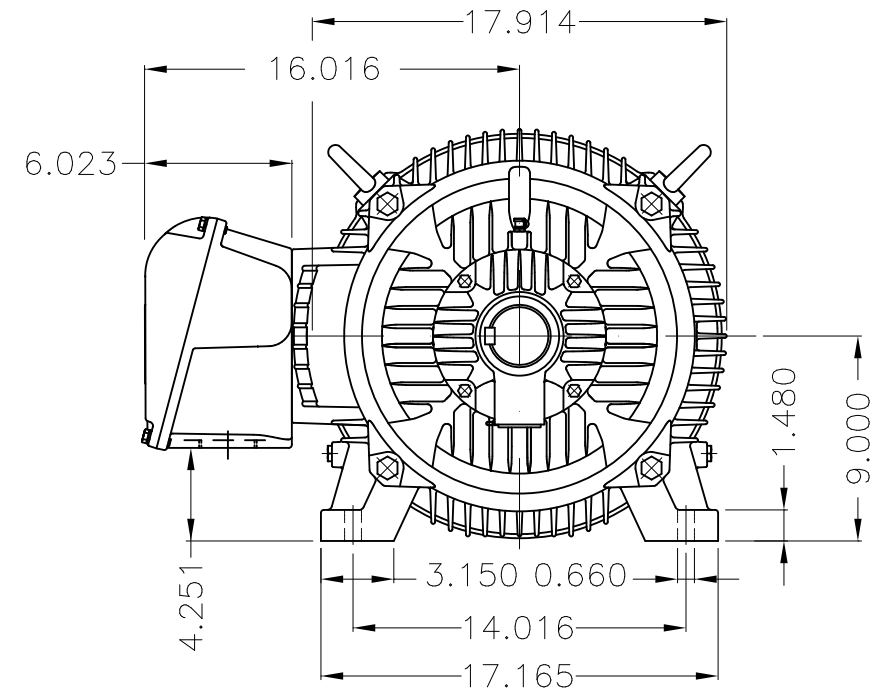

Dimensões em polegada
Dimensions in inches

THIS IS AN UPDATED REVISION, THE
PREVIOUS ONE MUST BE DISREGARDED.

Grounding for leads 25-50 mm² / 3-1 AWG

Main terminal box

Center hole
DUNC 3/4"-10 WEG TBG12

Grounding for leads 25-185 mm² / 3AWG-350MCM

DE Shaft End

Color RAL 5009
Painting plan 203A
Mounting B3R(D)

ECM	LOC	SUMMARY OF MODIFICATIONS	EXECUTED	CHECKED	RELEASED	DATE	VER
EXECUTED	USERADMIN	THREE PHASE W22 MOTOR - NEMA PREMIUM EFF					
CHECKED		FRAME 364/5TS IP55 TEFC					
RELEASED		WEG code: 11356016					
REL DT	24.07.2017	WMO Jaragua do Sul	Product Engineering	SHEET	1 / 1		

75 HP 02 Poles 60Hz

A