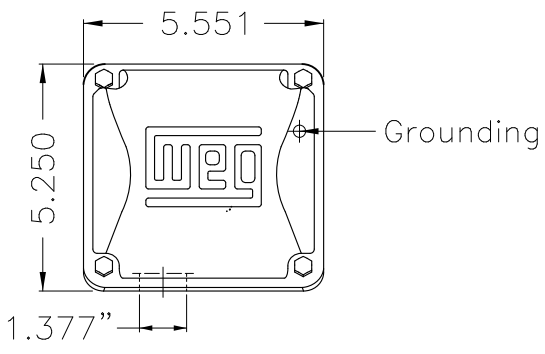

Dimensões em polegada
Dimensions in inches

THIS IS AN UPDATED REVISION, THE
PREVIOUS ONE MUST BE DISREGARDED.

Color Munsell N 1 matte black
Painting plan 207N
Mounting F-1/B34R(D)

ECM	LOC	SUMMARY OF MODIFICATIONS	EXECUTED	CHECKED	RELEASED	DATE	VER
EXECUTED	USERADMIN	THREE PHASE ODP ROLLED STEEL NEMA PREM.					
CHECKED		FRAME 213/5JM ODP					
RELEASED		WEG code: 12676988					
REL DT	24.07.2017	WMO Jaragua do Sul	Product Engineering	SHEET	1 / 1		