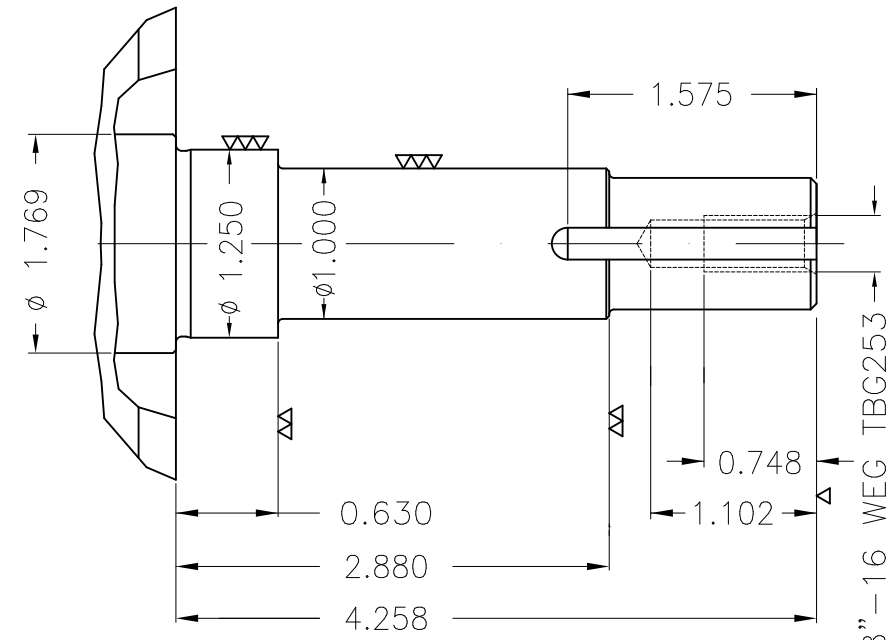

Dimensões em polegada
Dimensions in inches

THIS IS AN UPDATED REVISION, THE
PREVIOUS ONE MUST BE DISREGARDED.

Color Munsell N 1 matte black
Painting plan 207N
Mounting F-1/B34R(D)

ECM	LOC	SUMMARY OF MODIFICATIONS	EXECUTED	CHECKED	RELEASED	DATE	VER
EXECUTED	USERADMIN	THREE PHASE ODP ROLLED STEEL NEMA PREM.					
CHECKED		FRAME 213/5JM ODP					
RELEASED		WEG code: 12676988					
REL DT	24.07.2017	WMO Jaragua do Sul	Product Engineering	SHEET	1 / 1		

5 HP 06 Poles 60Hz

A