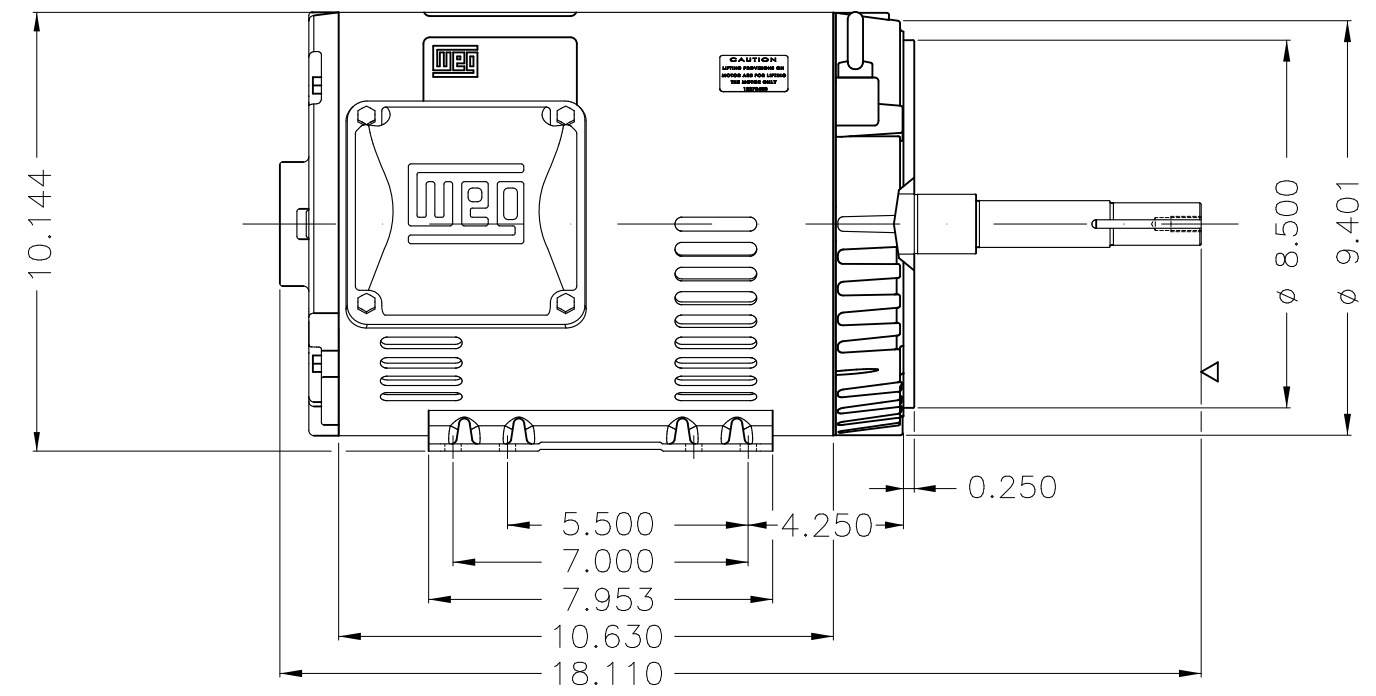

Dimensões em polegada
Dimensions in inches

THIS IS AN UPDATED REVISION, THE
PREVIOUS ONE MUST BE DISREGARDED.

Color Munsell N 1 matte black
Painting plan 207N
Mounting F-1/B34R(D)

ECM	LOC	SUMMARY OF MODIFICATIONS	EXECUTED	CHECKED	RELEASED	DATE	VER
EXECUTED	USERADMIN	THREE PHASE ODP ROLLED STEEL NEMA PREM.					
CHECKED		FRAME 213/5JM ODP					
RELEASED		WEG code: 12676988					
REL DT	24.07.2017	WMO Jaragua do Sul	Product Engineering	SHEET	1 / 1		

5 HP 06 Poles 60Hz

A