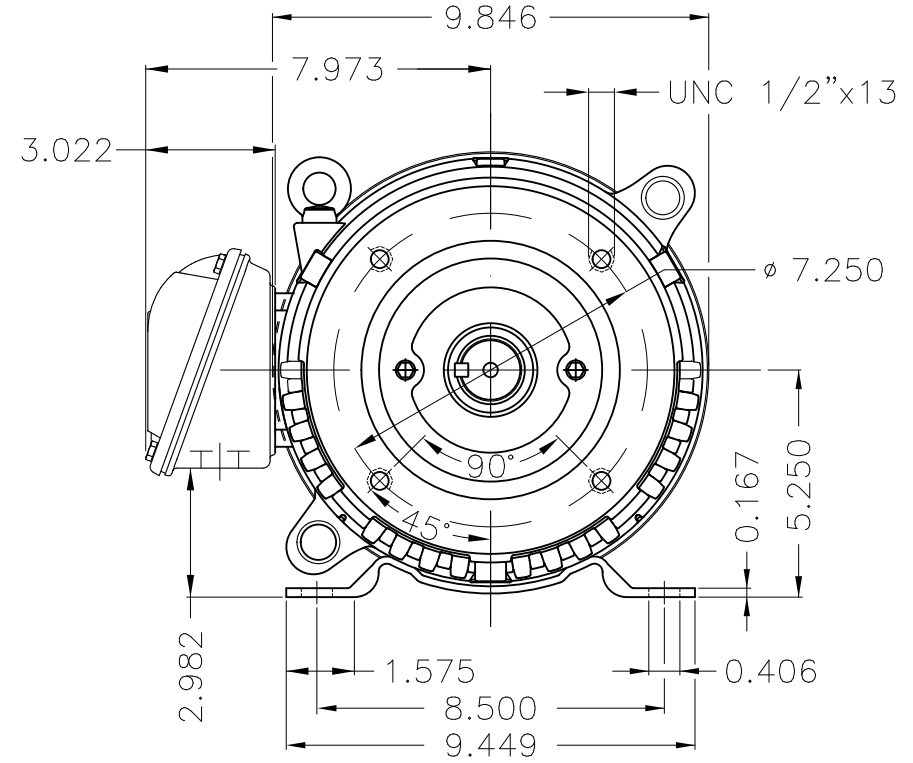

Dimensões em polegada
Dimensions in inches

THIS IS AN UPDATED REVISION, THE
PREVIOUS ONE MUST BE DISREGARDED.

Color Munsell N 1 matte black
Painting plan 207N
Mounting F-1/B34R(D)

ECM	LOC	SUMMARY OF MODIFICATIONS	EXECUTED	CHECKED	RELEASED	DATE	VER
EXECUTED	USERADMIN	THREE PHASE ODP ROLLED STEEL NEMA PREM.					
CHECKED		FRAME 213/5JM ODP					
RELEASED		WEG code: 12676988					
REL DT	24.07.2017	WMO Jaragua do Sul	Product Engineering	SHEET	1 / 1		

5 HP 06 Poles 60Hz

A