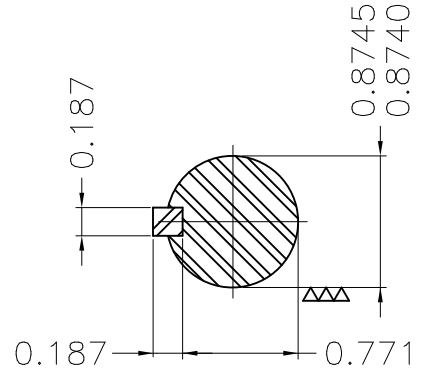

Dimensões em polegada
Dimensions in inches

THIS IS AN UPDATED REVISION, THE
PREVIOUS ONE MUST BE DISREGARDED.

Color Munsell N 1 matte black
Painting plan 207N
Mounting F-1/B34R(D)

ECM	LOC	SUMMARY OF MODIFICATIONS	EXECUTED	CHECKED	RELEASED	DATE	VER
EXECUTED	USERADMIN	THREE PHASE ODP ROLLED STEEL NEMA PREM.					
CHECKED		FRAME 213/5JM ODP					
RELEASED		WEG code: 12676988					
REL DT	24.07.2017	WMO Jaragua do Sul	Product Engineering	SHEET	1 / 1		

5 HP 06 Poles 60Hz

A