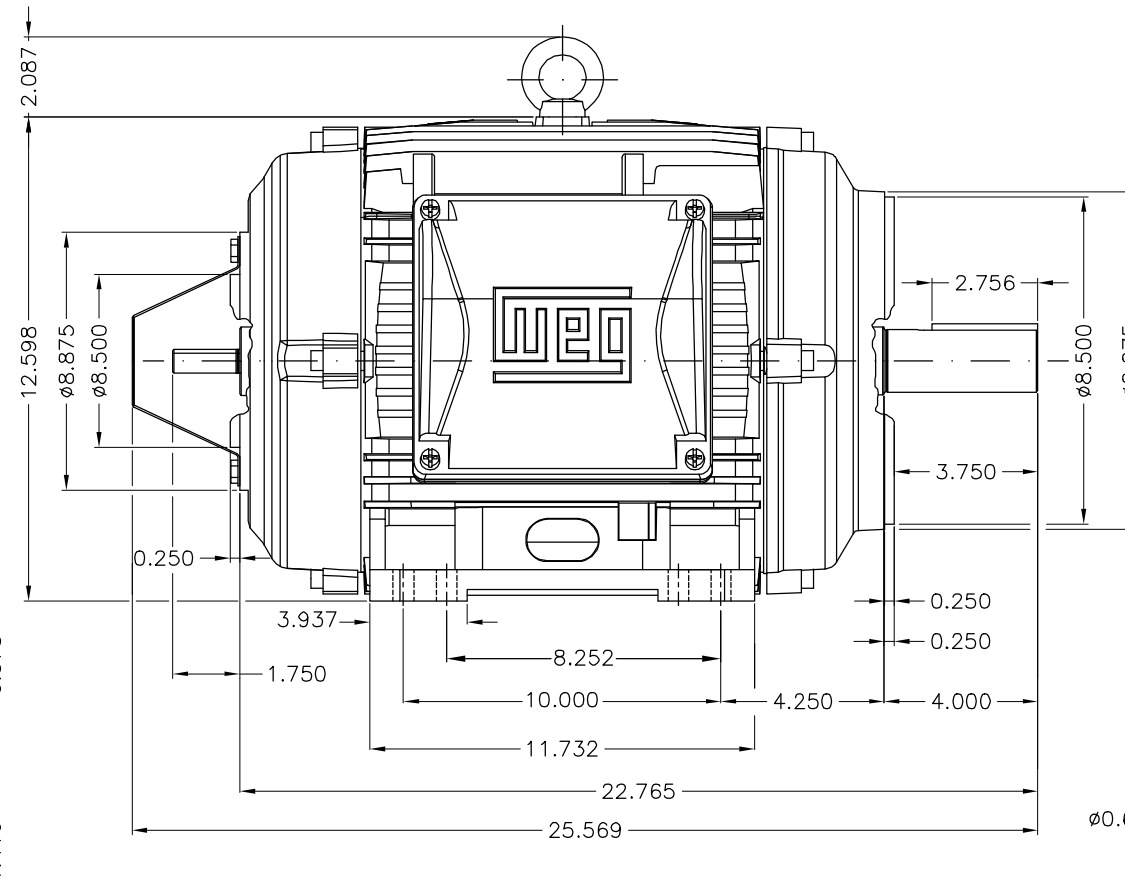

No reproduction of this drawing is allowed without written permission of WEG Motores

EIXO	
PADRÃO	
OPCIONAL	
ESPECIAL	X

Dimensões em polegadas
Dimensions in inches

CERTIFIED WEG MOTORES

Certified document.
Not subject to changes.

THIS IS AN UPDATED REVISION, THE PREVIOUS ONE MUST BE DISREGARDED.

A

B

C

D

E

Rodamiento esferas delantero 6309 / 6309 DE ball bearing						
Rodamiento trasero delantero 6309 / 6309 NDE ball bearing						
Rodamientos esferas con huelga C3 / Ball bearings with C3 clearance						
WEG MEXICO						
500001281260		ACCORDING TO 414351734	VJIMENEZ	JUANL	25.04.2017	03
500001019834		CHANGES ACCORDING TO ECM	OLOPEZ	AZUE	06.04.2015	02
ECM	LOC	SUMMARY OF MODIFICATIONS	EXECUTED	CHECKED	RELEASED	DATE VER
EXECUTED	JOSEHM	THREE PHASE MOTOTR FRAME 254/6TC IP55			10001945412	
CHECKED					000 04	
RELEASED	JOSEHM					
REL DT	12.10.2012	WMX	HUEHUETOCA	INGENIERA DEL PRODUCTO	SHEET	1 / 1

15 HP 04 Poles 60 Hz 413684488/02