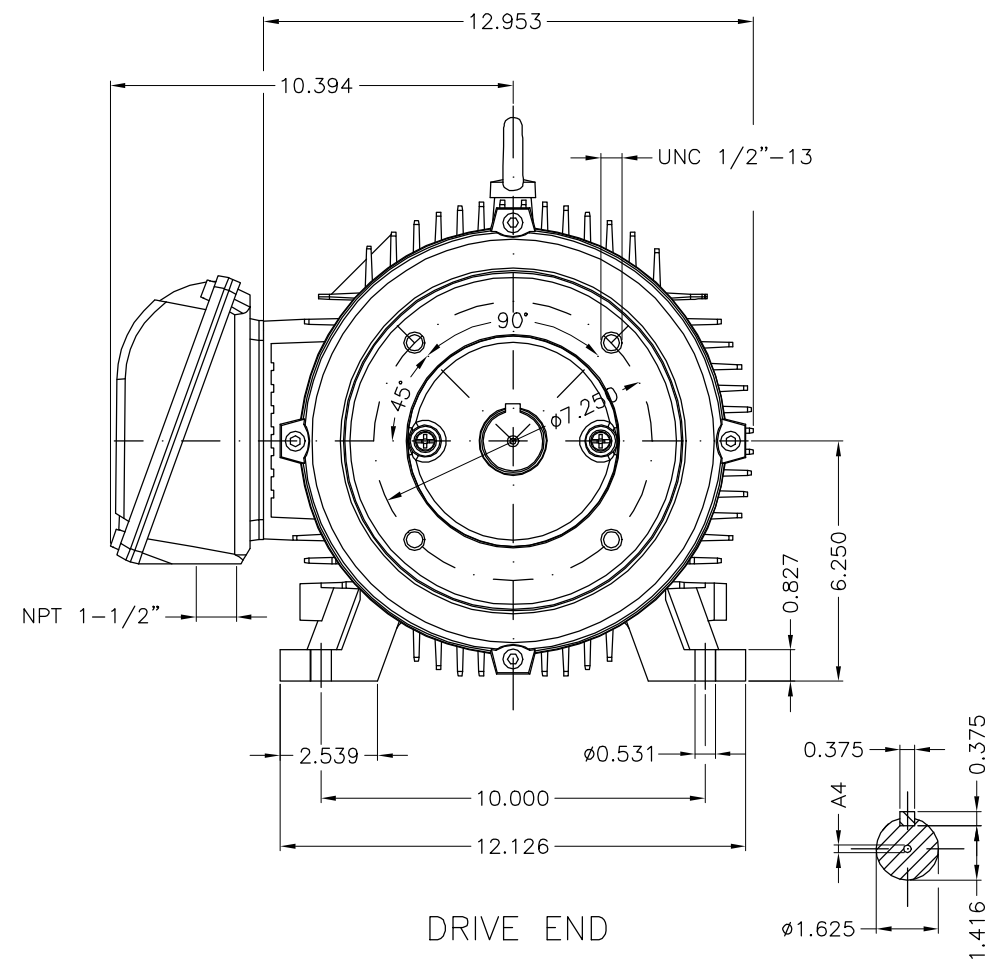

THIS IS AN UPDATED REVISION, THE PREVIOUS ONE MUST BE DISREGARDED.

A

B

C

D

E

Rodamiento esferas delantero 6309 / 6309 DE ball bearing						
Rodamiento trasero delantero 6309 / 6309 NDE ball bearing						
Rodamientos esferas con huelga C3 / Ball bearings with C3 clearance						
WEG MEXICO						
500001281260		ACCORDING TO 414351734	VJIMENEZ	JUANL	25.04.2017	03
500001019834		CHANGES ACCORDING TO ECM	OLOPEZ	AZUE	06.04.2015	02
ECM	LOC	SUMMARY OF MODIFICATIONS	EXECUTED	CHECKED	RELEASED	DATE VER
EXECUTED	JOSEHM	THREE PHASE MOTOTR FRAME 254/6TC IP55			10001945412	
CHECKED					000 04	
RELEASED	JOSEHM					
REL DT	12.10.2012	WMX	HUEHUETOCA	INGENIERA DEL PRODUCTO	SHEET	1 / 1

15 HP 04 Poles 60 Hz 413684488/02