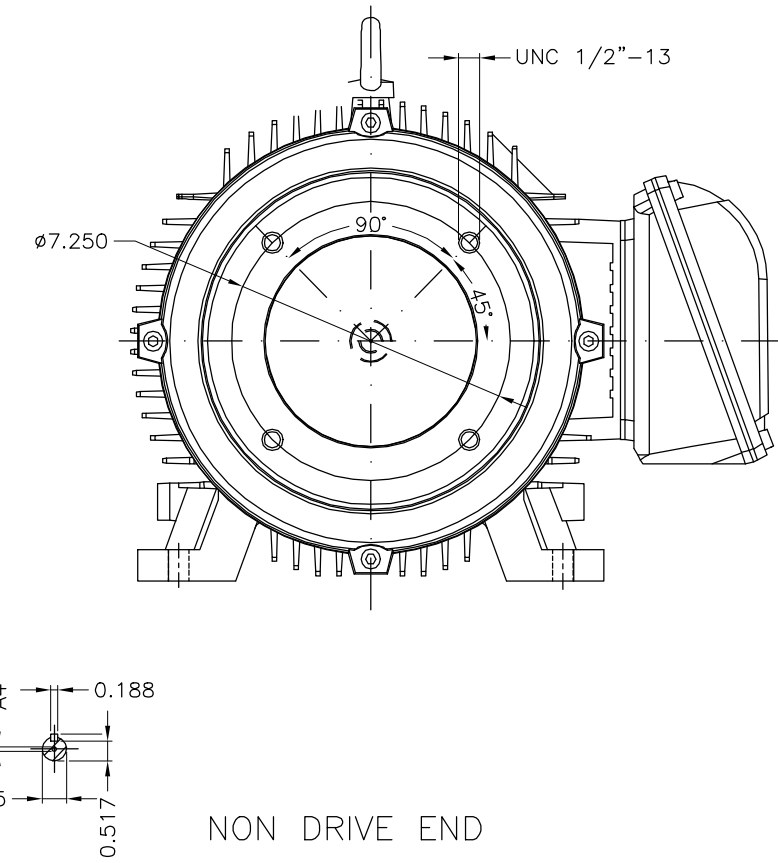

No reproduction of this drawing is allowed without written permission of WEG Motores

EIXO	
PADRÃO	
OPCIONAL	
ESPECIAL	X

Dimensões em polegadas
Dimensions in inches

CERTIFIED WEG MOTORES

Certified document.
Not subject to changes.

THIS IS AN UPDATED REVISION, THE PREVIOUS ONE MUST BE DISREGARDED.

A

B

C

D

E

Rodamiento esferas delantero 6309 / 6309 DE ball bearing						
Rodamiento trasero delantero 6309 / 6309 NDE ball bearing						
Rodamientos esferas con huelga C3 / Ball bearings with C3 clearance						
WEG MEXICO						
500001281260		ACCORDING TO 414351734	VJIMENEZ	JUANL	25.04.2017	03
500001019834		CHANGES ACCORDING TO ECM	OLOPEZ	AZUE	06.04.2015	02
ECM	LOC	SUMMARY OF MODIFICATIONS	EXECUTED	CHECKED	RELEASED	DATE VER
EXECUTED	JOSEHM	THREE PHASE MOTOTR FRAME 254/6TC IP55			10001945412	
CHECKED					000 04	
RELEASED	JOSEHM					
REL DT	12.10.2012	WMX	HUEHUETOCA	INGENIERA DEL PRODUCTO	SHEET	1 / 1

15 HP 04 Poles 60 Hz 413684488/02