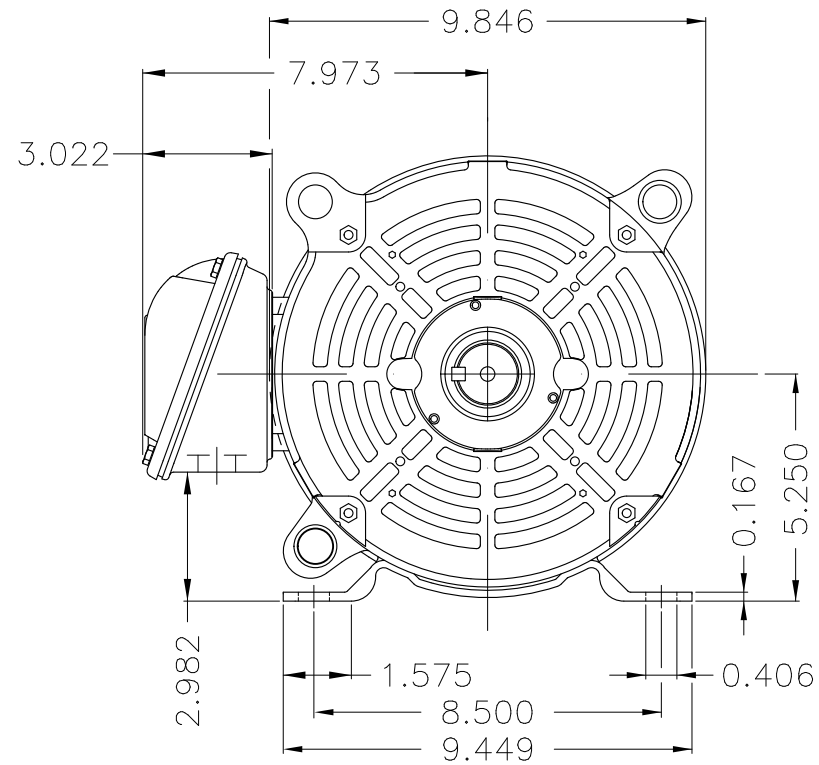

Dimensões em polegada
Dimensions in inches

THIS IS AN UPDATED REVISION, THE
PREVIOUS ONE MUST BE DISREGARDED.

Color Munsell N 1 matte black
Painting plan 207N
Mounting F-1/B3R(D)

ECM	LOC	SUMMARY OF MODIFICATIONS	EXECUTED	CHECKED	RELEASED	DATE	VER
EXECUTED	USERADMIN	THREE PHASE ODP ROLLED STEEL NEMA PREM.					
CHECKED		FRAME 213/5T ODP					
RELEASED		WEG code: 12795531					
REL DT	24.07.2017	WMO Jaragua do Sul	Product Engineering	SHEET	1 / 1		

5 HP 06 Poles 60Hz

A