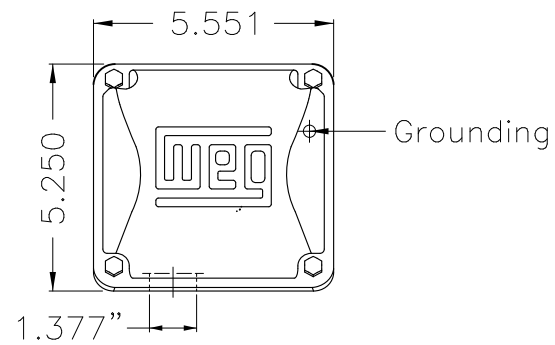

Dimensões em polegada
Dimensions in inches

THIS IS AN UPDATED REVISION, THE
PREVIOUS ONE MUST BE DISREGARDED.

Color Munsell N 1 matte black
Painting plan 207N
Mounting F-1/B3R(D)

ECM	LOC	SUMMARY OF MODIFICATIONS	EXECUTED	CHECKED	RELEASED	DATE	VER
EXECUTED	USERADMIN	THREE PHASE ODP ROLLED STEEL NEMA PREM.					
CHECKED		FRAME 213/5T ODP					
RELEASED		WEG code: 12795531					
REL DT	24.07.2017	WMO Jaragua do Sul	Product Engineering	SHEET	1 / 1		