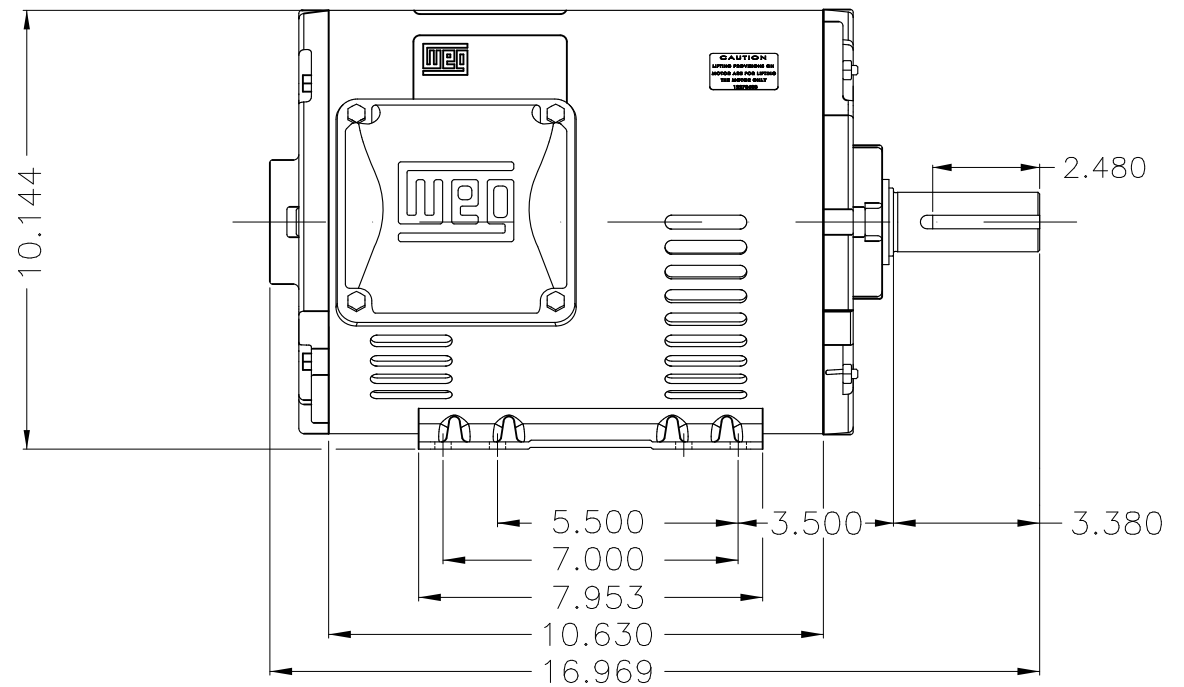

Dimensões em polegada
Dimensions in inches

THIS IS AN UPDATED REVISION, THE
PREVIOUS ONE MUST BE DISREGARDED.

Color Munsell N 1 matte black
Painting plan 207N
Mounting F-1/B3R(D)

ECM	LOC	SUMMARY OF MODIFICATIONS	EXECUTED	CHECKED	RELEASED	DATE	VER
EXECUTED	USERADMIN	THREE PHASE ODP ROLLED STEEL NEMA PREM.					
CHECKED		FRAME 213/5T ODP					
RELEASED		WEG code: 12795531					
REL DT	24.07.2017	WMO Jaragua do Sul	Product Engineering	SHEET	1 / 1		

5 HP 06 Poles 60Hz

A