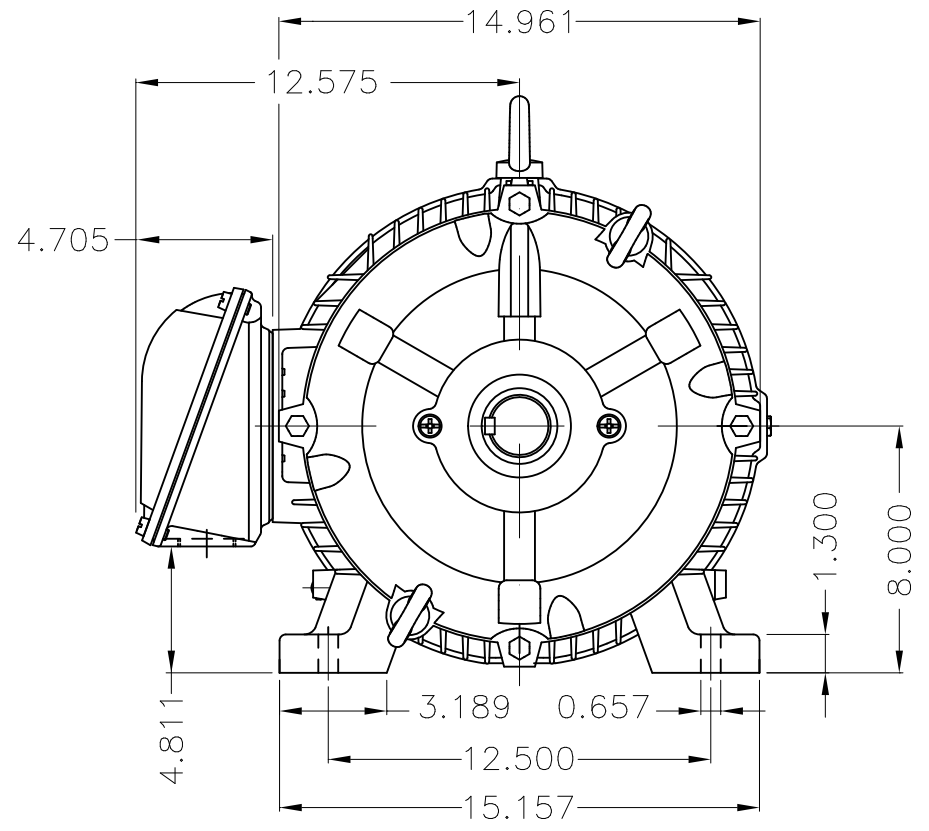

Dimensões em polegada
Dimensions in inches

THIS IS AN UPDATED REVISION, THE
PREVIOUS ONE MUST BE DISREGARDED.

Without fan cover
Without fan
Color RAL 5009
Painting plan 202E
Mounting B3R(D)

ECM	LOC	SUMMARY OF MODIFICATIONS			EXECUTED	CHECKED	RELEASED	DATE	VER
EXECUTED	USERADMIN		THREE PH W22 MOTOR COOLING TOWER NEMA EF						
CHECKED			FRAME 324T IP55 TEAO						
RELEASED			WEG code: 12127077						
REL DT	24.07.2017	WMO	Jaragua do Sul	Product Engineering	SHEET	1 / 1			

40 HP 04 Poles 60Hz