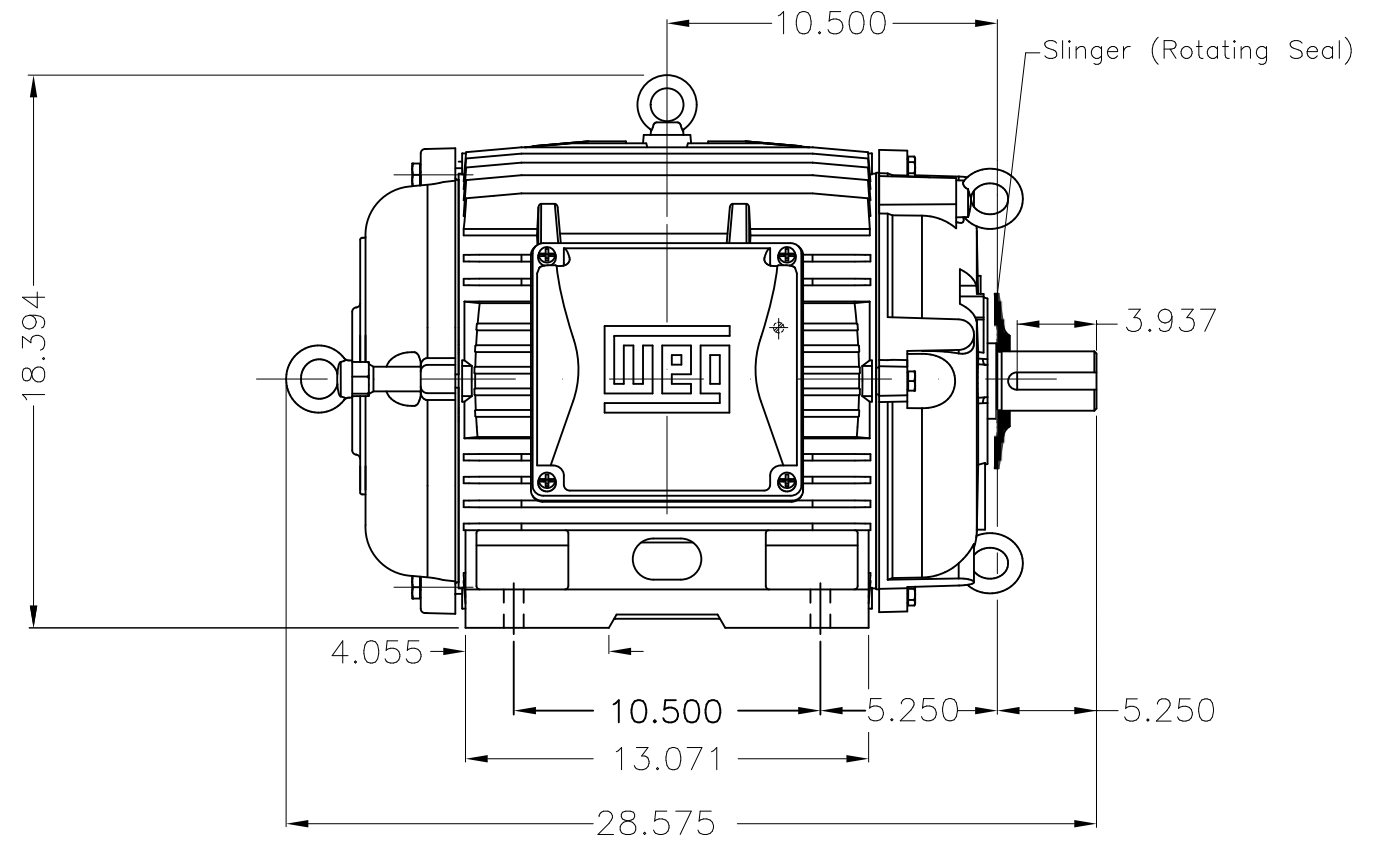

Dimensões em polegada
Dimensions in inches

THIS IS AN UPDATED REVISION, THE
PREVIOUS ONE MUST BE DISREGARDED.

Without fan cover
Without fan
Color RAL 5009
Painting plan 202E
Mounting B3R(D)

ECM	LOC	SUMMARY OF MODIFICATIONS			EXECUTED	CHECKED	RELEASED	DATE	VER
EXECUTED	USERADMIN		THREE PH W22 MOTOR COOLING TOWER NEMA EF						
CHECKED			FRAME 324T IP55 TEAO						
RELEASED			WEG code: 12127077						
REL DT	24.07.2017	WMO	Jaragua do Sul	Product Engineering	SHEET	1 / 1			

40 HP 04 Poles 60Hz