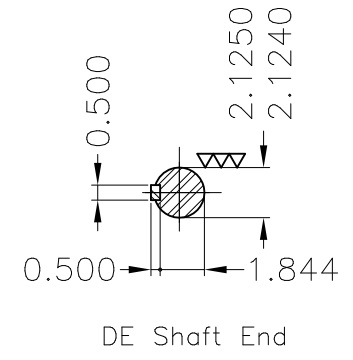

Dimensões em polegada
Dimensions in inches

THIS IS AN UPDATED REVISION, THE
PREVIOUS ONE MUST BE DISREGARDED.

Without fan cover
Without fan
Color RAL 5009
Painting plan 202E
Mounting B3R(D)

ECM	LOC	SUMMARY OF MODIFICATIONS			EXECUTED	CHECKED	RELEASED	DATE	VER
EXECUTED	USERADMIN		THREE PH W22 MOTOR COOLING TOWER NEMA EF						
CHECKED			FRAME 324T IP55 TEAO						
RELEASED			WEG code: 12127077						
REL DT	24.07.2017	WMO	Jaragua do Sul	Product Engineering	SHEET	1 / 1			

40 HP 04 Poles 60Hz