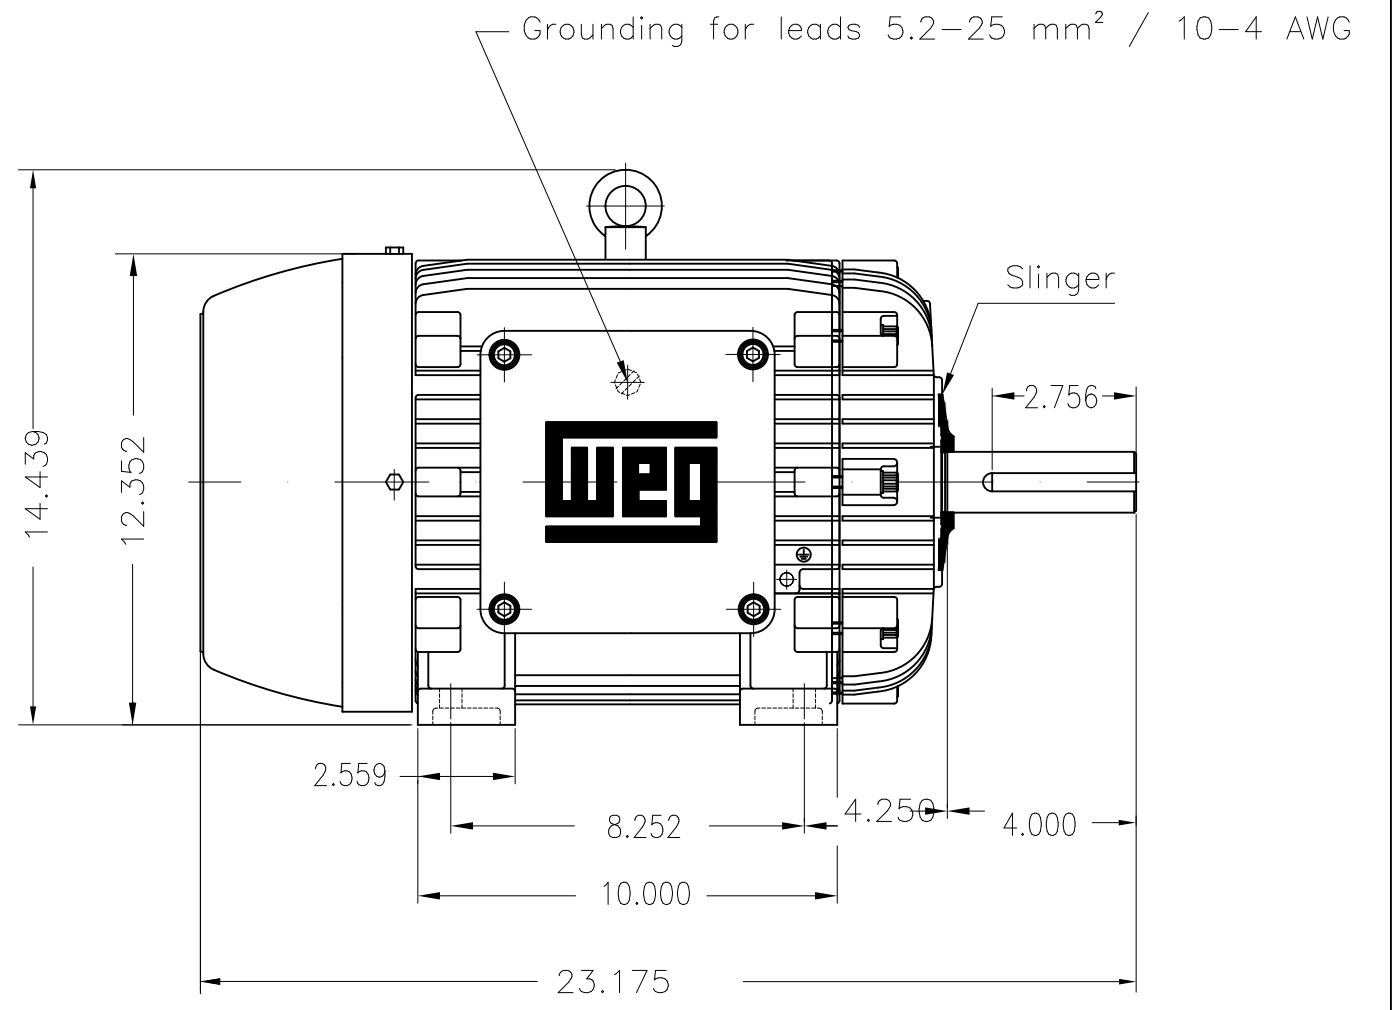

Dimensões em polegada
Dimensions in inches

THIS IS AN UPDATED REVISION, THE
PREVIOUS ONE MUST BE DISREGARDED.

Color RAL 5009
Painting plan 202P
Mounting B3R(D)

ECM	LOC	SUMMARY OF MODIFICATIONS	EXECUTED	CHECKED	RELEASED	DATE	VER
EXECUTED	USERADMIN	THREE PHASE EXPL. PROOF MOTOR NEMA P.EFF					
CHECKED		FRAME 254T IP55 TEFC					
RELEASED		WEG code: 11360197					
REL DT	24.07.2017	WMO Jaragua do Sul	Product Engineering	SHEET	1 / 1		

15 HP 02 Poles 60Hz

A