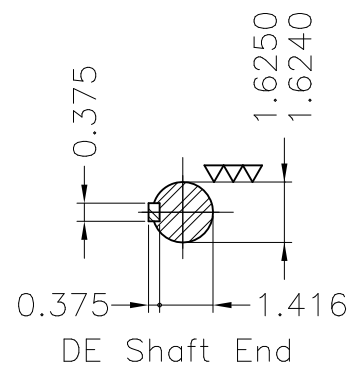

Dimensões em polegada
Dimensions in inches

THIS IS AN UPDATED REVISION, THE
PREVIOUS ONE MUST BE DISREGARDED.

Color RAL 5009
Painting plan 202P
Mounting B3R(D)

ECM	LOC	SUMMARY OF MODIFICATIONS	EXECUTED	CHECKED	RELEASED	DATE	VER
EXECUTED	USERADMIN	THREE PHASE EXPL. PROOF MOTOR NEMA P.EFF					
CHECKED		FRAME 254T IP55 TEFC					
RELEASED		WEG code: 11360197					
REL DT	24.07.2017	WMO Jaragua do Sul	Product Engineering	SHEET	1 / 1		

15 HP 02 Poles 60Hz

A