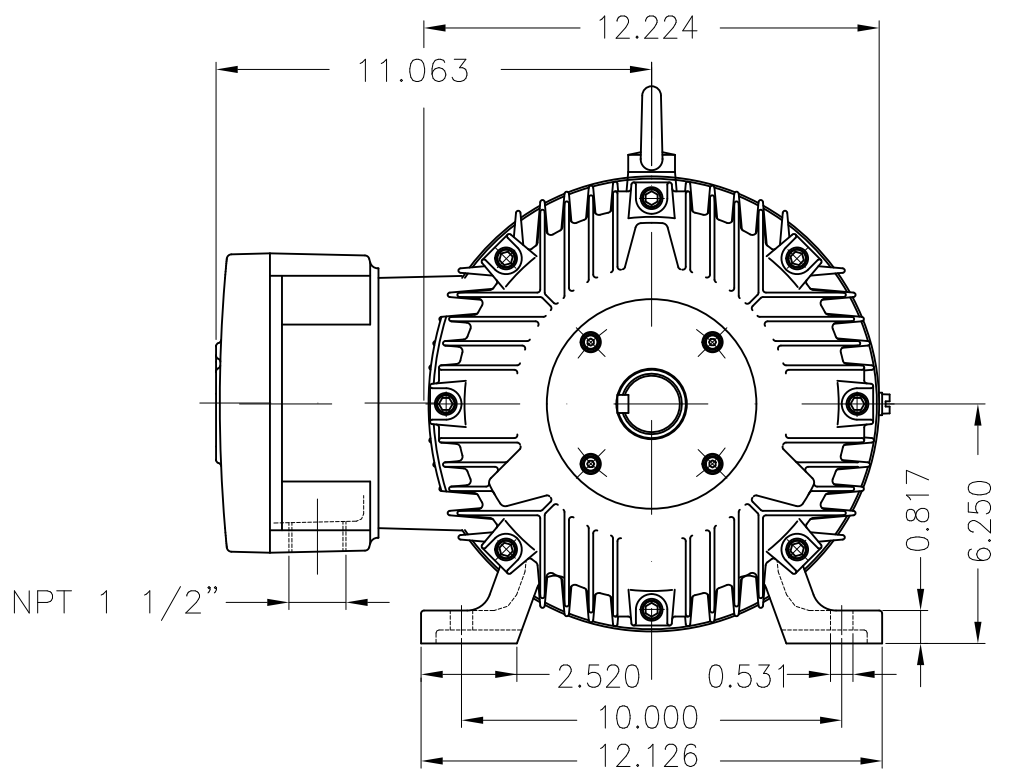

Dimensões em polegada
Dimensions in inches

THIS IS AN UPDATED REVISION, THE
PREVIOUS ONE MUST BE DISREGARDED.

Color RAL 5009
Painting plan 202P
Mounting B3R(D)

ECM	LOC	SUMMARY OF MODIFICATIONS	EXECUTED	CHECKED	RELEASED	DATE	VER
EXECUTED	USERADMIN	THREE PHASE EXPL. PROOF MOTOR NEMA P.EFF					
CHECKED		FRAME 254T IP55 TEFC					
RELEASED		WEG code: 11360197					
REL DT	24.07.2017	WMO Jaragua do Sul	Product Engineering	SHEET	1 / 1		

15 HP 02 Poles 60Hz

A