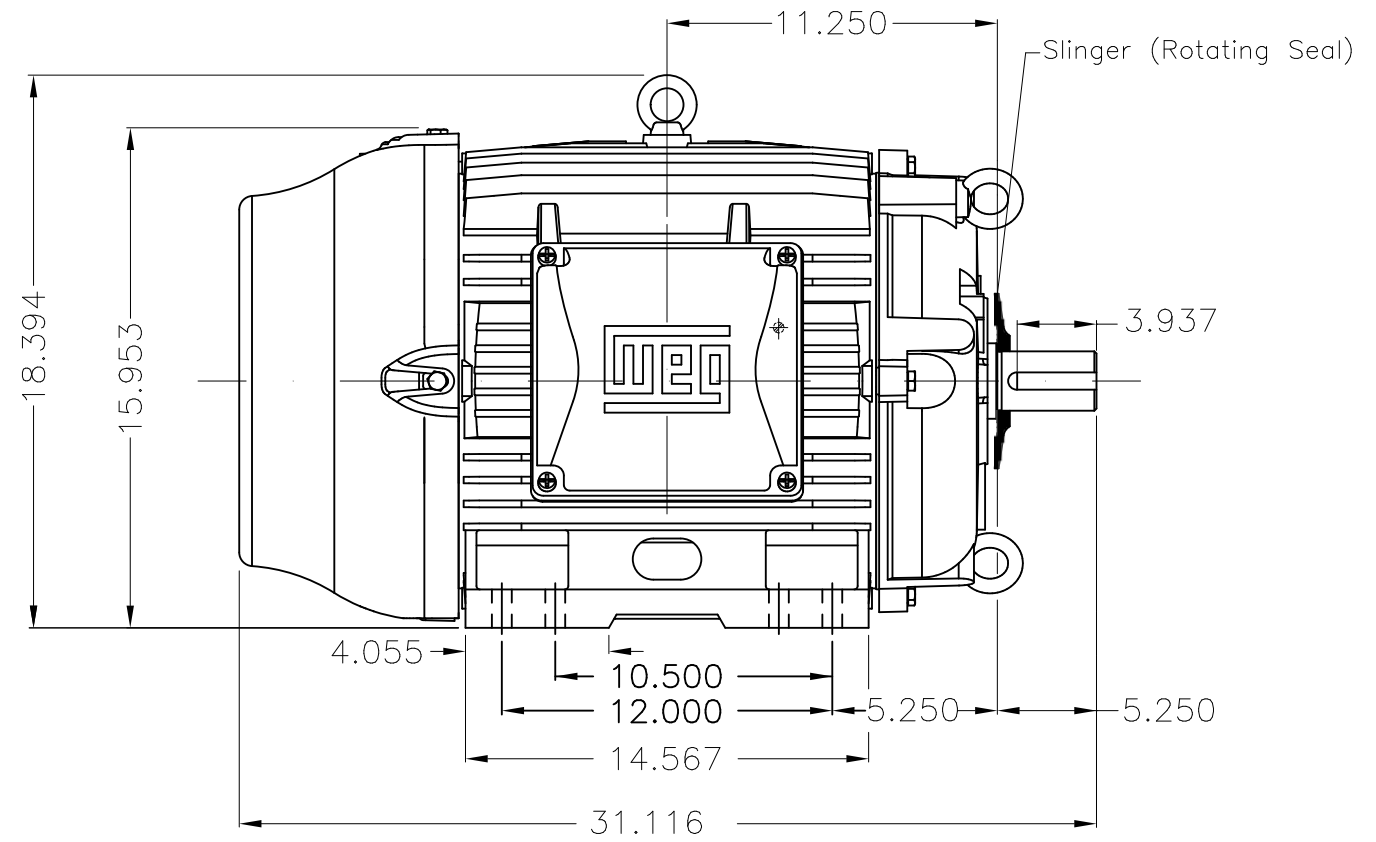

Dimensões em polegada  
Dimensions in inches

THIS IS AN UPDATED REVISION, THE  
PREVIOUS ONE MUST BE DISREGARDED.

Color RAL 5009  
Painting plan 202E  
Mounting B3R(D)

ECM	LOC	SUMMARY OF MODIFICATIONS			EXECUTED	CHECKED	RELEASED	DATE	VER
EXECUTED	USERADMIN	 THREE PH W22 MOTOR COOLING TOWER HIGH EF FRAME 324/6T IP55 TEFC WEG code: 12174884							
CHECKED									
RELEASED									
REL DT	24.07.2017	WMO	Jaragua do Sul	Product Engineering	SHEET	1 / 1			

10/40 HP 08/04 Poles 60Hz