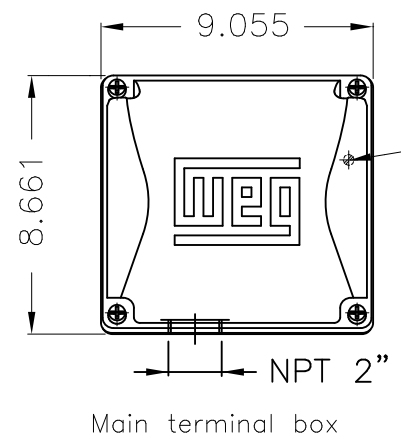

Dimensões em polegada  
Dimensions in inches

THIS IS AN UPDATED REVISION, THE  
PREVIOUS ONE MUST BE DISREGARDED.

Color RAL 5009  
Painting plan 202E  
Mounting B3R(D)

ECM	LOC	SUMMARY OF MODIFICATIONS			EXECUTED	CHECKED	RELEASED	DATE	VER
EXECUTED	USERADMIN	 THREE PH W22 MOTOR COOLING TOWER HIGH EF FRAME 324/6T IP55 TEFC WEG code: 12174884							
CHECKED									
RELEASED									
REL DT	24.07.2017	WMO	Jaragua do Sul	Product Engineering	SHEET	1 / 1			

10/40 HP 08/04 Poles 60Hz