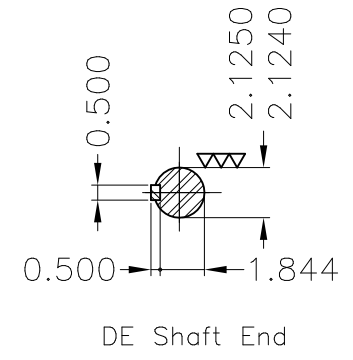

Dimensões em polegada  
Dimensions in inches

THIS IS AN UPDATED REVISION, THE  
PREVIOUS ONE MUST BE DISREGARDED.

Color RAL 5009  
Painting plan 202E  
Mounting B3R(D)

ECM	LOC	SUMMARY OF MODIFICATIONS			EXECUTED	CHECKED	RELEASED	DATE	VER
EXECUTED	USERADMIN	 THREE PH W22 MOTOR COOLING TOWER HIGH EF FRAME 324/6T IP55 TEFC WEG code: 12174884							
CHECKED									
RELEASED									
REL DT	24.07.2017	WMO	Jaragua do Sul	Product Engineering	SHEET	1 / 1			

10/40 HP 08/04 Poles 60Hz