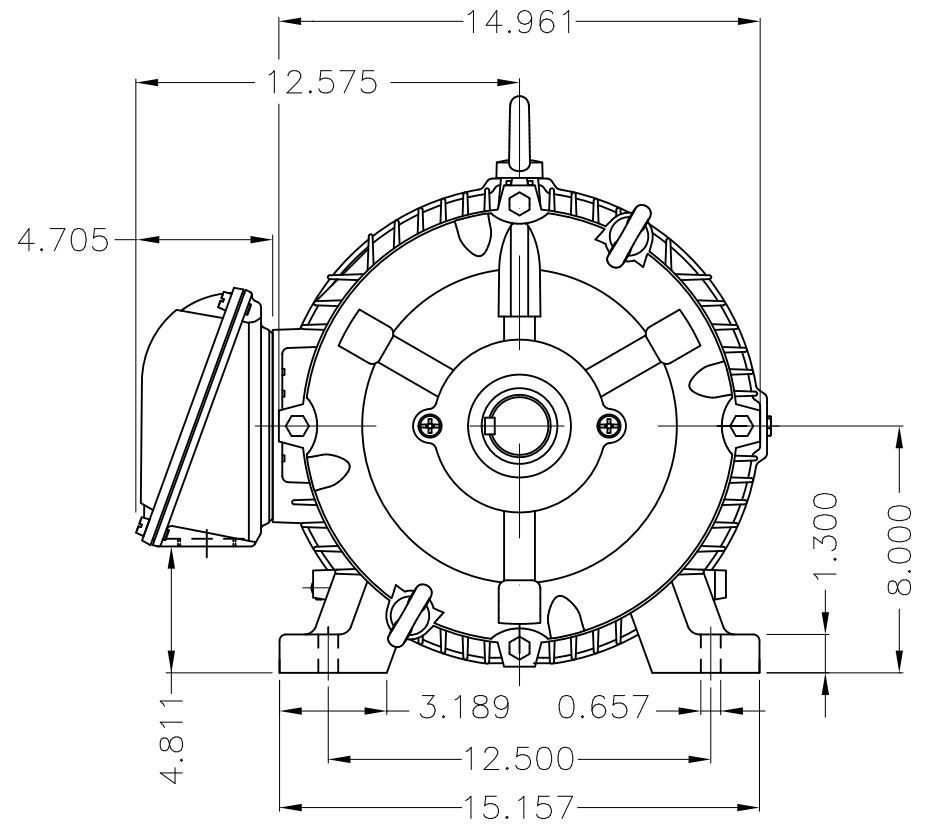

Dimensões em polegada  
Dimensions in inches

THIS IS AN UPDATED REVISION, THE  
PREVIOUS ONE MUST BE DISREGARDED.

Color RAL 5009  
Painting plan 202E  
Mounting B3R(D)

ECM	LOC	SUMMARY OF MODIFICATIONS			EXECUTED	CHECKED	RELEASED	DATE	VER
EXECUTED	USERADMIN	 THREE PH W22 MOTOR COOLING TOWER HIGH EF FRAME 324/6T IP55 TEFC WEG code: 12174884							
CHECKED									
RELEASED									
REL DT	24.07.2017	WMO	Jaragua do Sul	Product Engineering	SHEET	1 / 1			

10/40 HP 08/04 Poles 60Hz