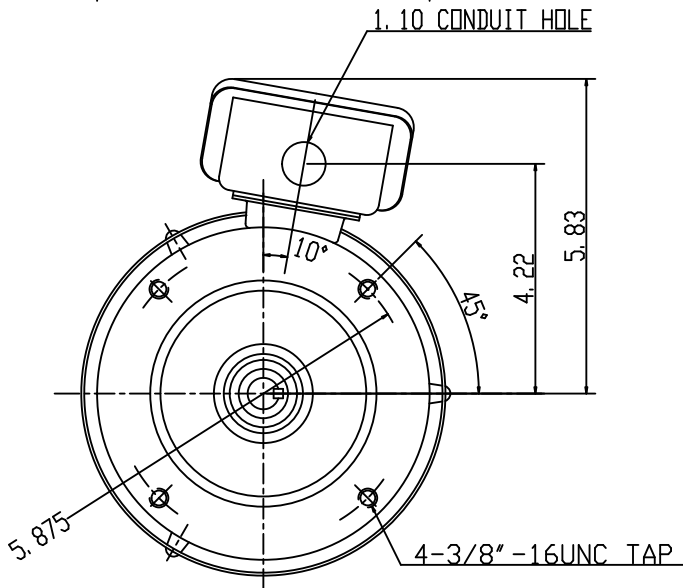

DATE
Jan 19, 2012

CATALOG NO.
GHV0/54C

OUTLINE DIMENSIONS
3-PHASE INDUCTION MOTOR

MODEL TYPE:
AETHCF

FRAME NO. 56C

Pole	HP	KW	Hz	VOLT	Syn. Speed R. P. M
4	1/2	.37	60	230/460	1800

Ins.	Rating	Dimensions in	Approx Weight	Bearings
F	CONT.	inch	29 lbs.	DF: 6204ZZ NDE: 6203ZZ