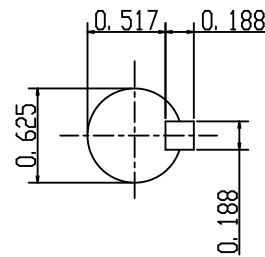

DATE
Jan 19, 2012

CATALOG NO.
GHV0/54C

OUTLINE DIMENSIONS
3-PHASE INDUCTION MOTOR

MODEL TYPE:
AETHCF

FRAME NO. 56C

Pole	HP	KW	Hz	VOLT	Syn. Speed R. P. M
4	1/2	.37	60	230/460	1800

Ins.	Rating	Dimensions in	Approx Weight	Bearings
F	CONT.	inch	29 lbs.	DF: 6204ZZ NDE: 6203ZZ