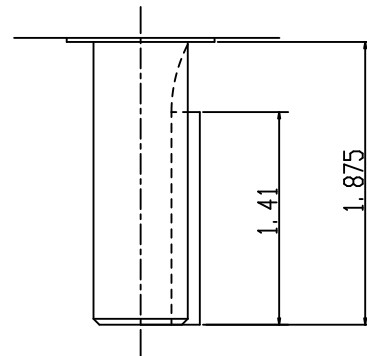

DATE
Jan 19, 2012

CATALOG NO.
GHV0/54C

OUTLINE DIMENSIONS
3-PHASE INDUCTION MOTOR

MODEL TYPE:
AETHCF

FRAME NO. 56C

Pole	HP	KW	Hz	VOLT	Syn. Speed R. P. M
4	1/2	.37	60	230/460	1800

Ins.	Rating	Dimensions in	Approx Weight	Bearings
F	CONT.	inch	29 lbs.	DF: 6204ZZ NDE: 6203ZZ