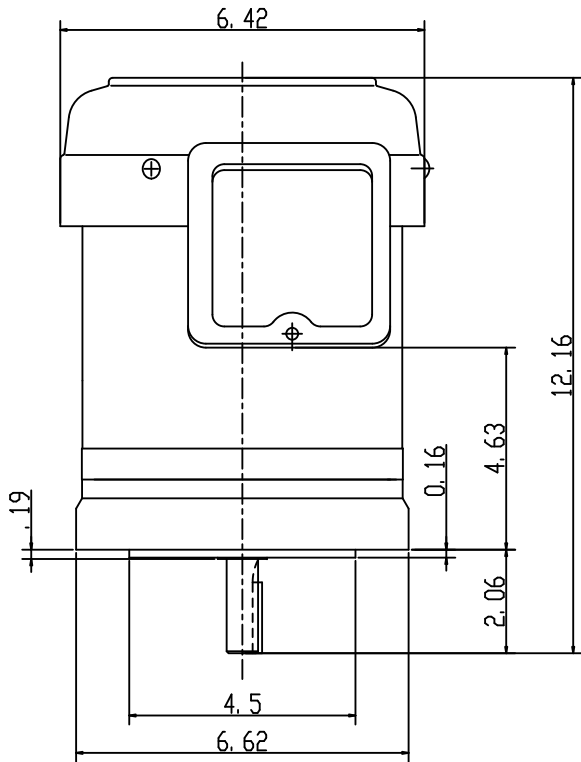

DATE
Jan 19, 2012

CATALOG NO.
GHV0/54C

OUTLINE DIMENSIONS
3-PHASE INDUCTION MOTOR

MODEL TYPE:
AETHCF

FRAME NO. 56C

Pole	HP	KW	Hz	VOLT	Syn. Speed R. P. M
4	1/2	.37	60	230/460	1800

Ins.	Rating	Dimensions in	Approx Weight	Bearings
F	CONT.	inch	29 lbs.	DF: 6204ZZ NDE: 6203ZZ

APPD.	W. H. TSAI	03 31 03
CHKD.	J. B. CHEN	03 31 03
DWN.	P. J. CHEN	03 31 03

TECO Westinghouse

DWG NO.
31049Z105
0716