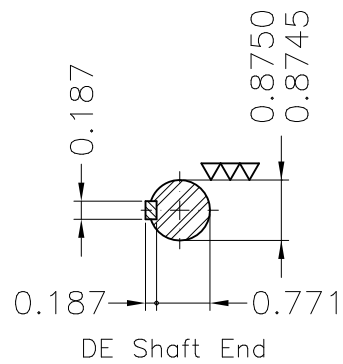

Dimensões em polegada
Dimensions in inches

THIS IS AN UPDATED REVISION, THE
PREVIOUS ONE MUST BE DISREGARDED.

Color Munsell N 1 matte black
Painting plan 207N
Mounting F-1/B3R(D)

ECM	LOC	SUMMARY OF MODIFICATIONS	EXECUTED	CHECKED	RELEASED	DATE	VER
EXECUTED	USERADMIN	THREE PHASE ODP ROLLED STEEL NEMA PREM.					
CHECKED		FRAME 143/5T ODP					
RELEASED		WEG code: 12674770					
REL DT	24.07.2017	WMO Jaragua do Sul	Product Engineering	SHEET	1 / 1		

2 HP 02 Poles 60Hz

A