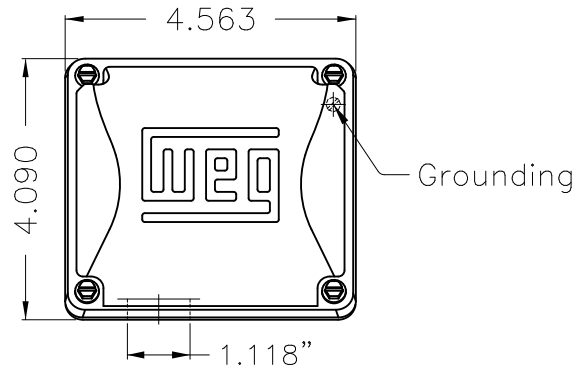

Dimensões em polegada
Dimensions in inches

THIS IS AN UPDATED REVISION, THE
PREVIOUS ONE MUST BE DISREGARDED.

Color Munsell N 1 matte black
Painting plan 207N
Mounting F-1/B3R(D)

ECM	LOC	SUMMARY OF MODIFICATIONS	EXECUTED	CHECKED	RELEASED	DATE	VER
EXECUTED	USERADMIN	THREE PHASE ODP ROLLED STEEL NEMA PREM.					
CHECKED		FRAME 143/5T ODP					
RELEASED		WEG code: 12674770					
REL DT	24.07.2017	WMO Jaragua do Sul	Product Engineering	SHEET	1 / 1		