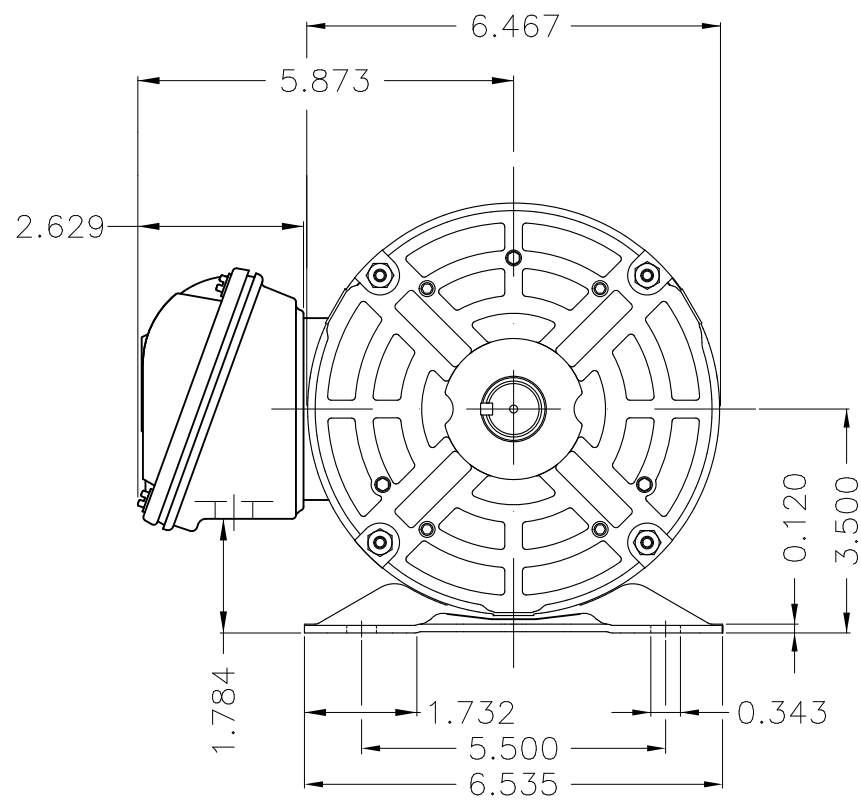

Dimensões em polegada
Dimensions in inches

THIS IS AN UPDATED REVISION, THE
PREVIOUS ONE MUST BE DISREGARDED.

Color Munsell N 1 matte black
Painting plan 207N
Mounting F-1/B3R(D)

ECM	LOC	SUMMARY OF MODIFICATIONS	EXECUTED	CHECKED	RELEASED	DATE	VER
EXECUTED	USERADMIN	THREE PHASE ODP ROLLED STEEL NEMA PREM.					
CHECKED		FRAME 143/5T ODP					
RELEASED		WEG code: 12674770					
REL DT	24.07.2017	WMO Jaragua do Sul	Product Engineering	SHEET	1 / 1		

2 HP 02 Poles 60Hz

A