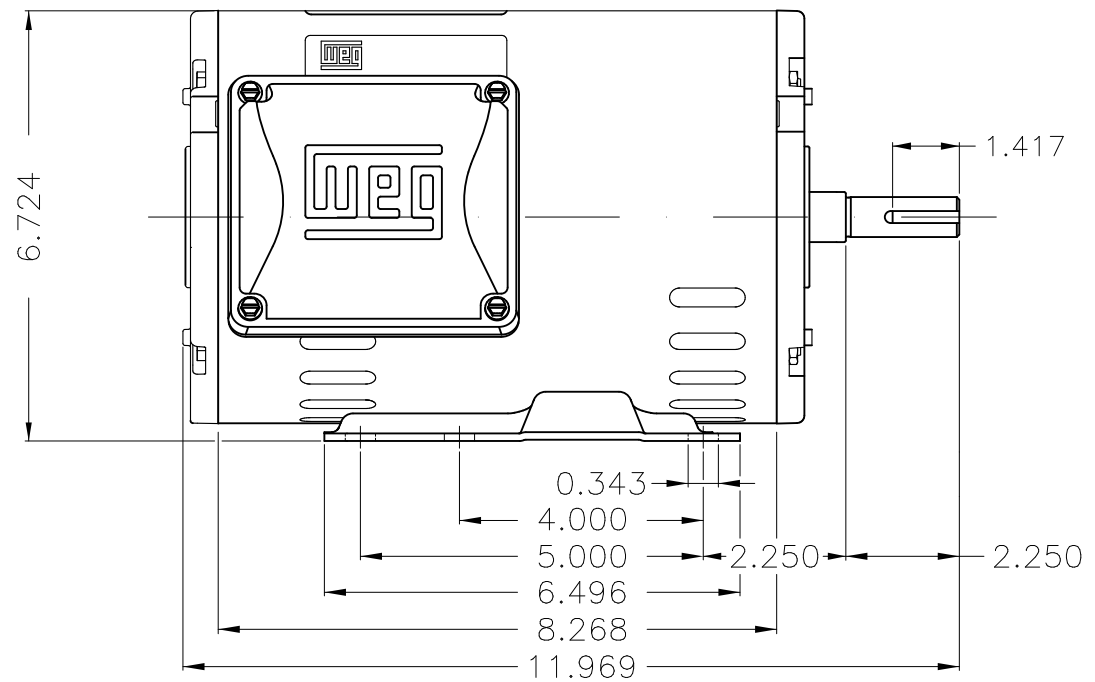

Dimensões em polegada
Dimensions in inches

THIS IS AN UPDATED REVISION, THE
PREVIOUS ONE MUST BE DISREGARDED.

Color Munsell N 1 matte black
Painting plan 207N
Mounting F-1/B3R(D)

ECM	LOC	SUMMARY OF MODIFICATIONS	EXECUTED	CHECKED	RELEASED	DATE	VER
EXECUTED	USERADMIN	THREE PHASE ODP ROLLED STEEL NEMA PREM.					
CHECKED		FRAME 143/5T ODP					
RELEASED		WEG code: 12674770					
REL DT	24.07.2017	WMO Jaragua do Sul	Product Engineering	SHEET	1 / 1		

2 HP 02 Poles 60Hz

A