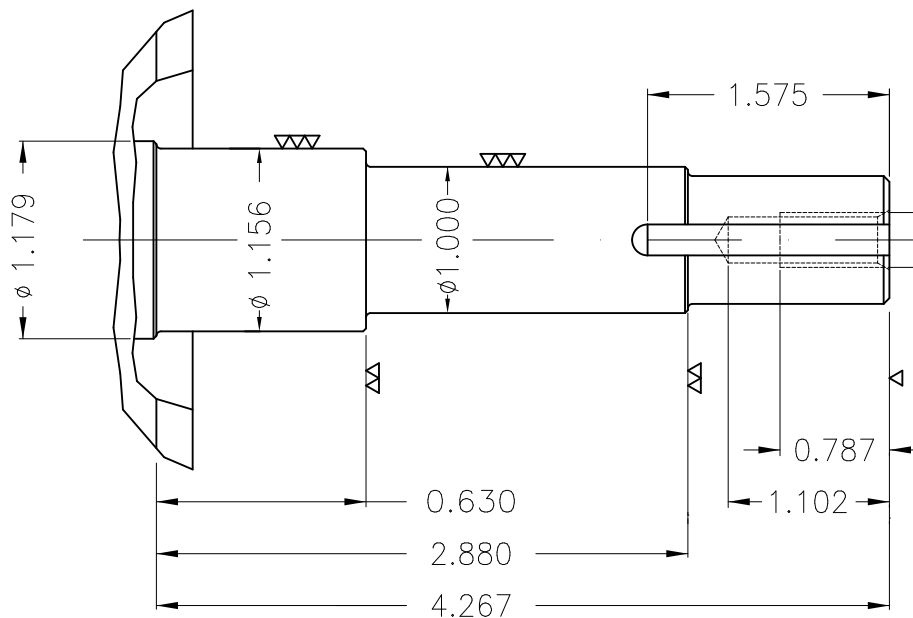

Dimensões em polegada
Dimensions in inches

THIS IS AN UPDATED REVISION, THE
PREVIOUS ONE MUST BE DISREGARDED.

Color Munsell N 1 matte black
Painting plan 207N
Mounting F-1/B34R(D)

ECM	LOC	SUMMARY OF MODIFICATIONS	EXECUTED	CHECKED	RELEASED	DATE	VER
EXECUTED	USERADMIN	THREE PHASE ODP ROLLED STEEL NEMA PREM.					
CHECKED		FRAME 143/5JM ODP					
RELEASED		WEG code: 12676984					
REL DT	24.07.2017	WMO Jaragua do Sul	Product Engineering	SHEET	1 / 1		

1 HP 06 Poles 60Hz