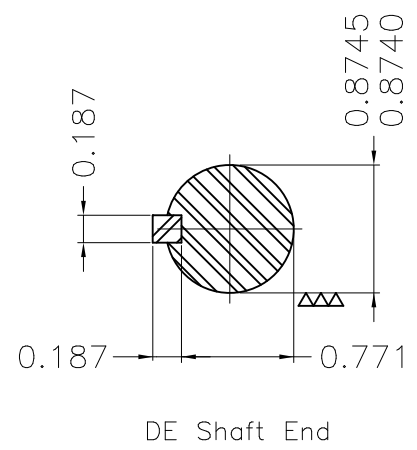

Dimensões em polegada
Dimensions in inches

THIS IS AN UPDATED REVISION, THE
PREVIOUS ONE MUST BE DISREGARDED.

Color Munsell N 1 matte black
Painting plan 207N
Mounting F-1/B34R(D)

ECM	LOC	SUMMARY OF MODIFICATIONS	EXECUTED	CHECKED	RELEASED	DATE	VER
EXECUTED	USERADMIN	THREE PHASE ODP ROLLED STEEL NEMA PREM.					
CHECKED		FRAME 143/5JM ODP					
RELEASED		WEG code: 12676984					
REL DT	24.07.2017	WMO Jaragua do Sul	Product Engineering	SHEET	1 / 1		