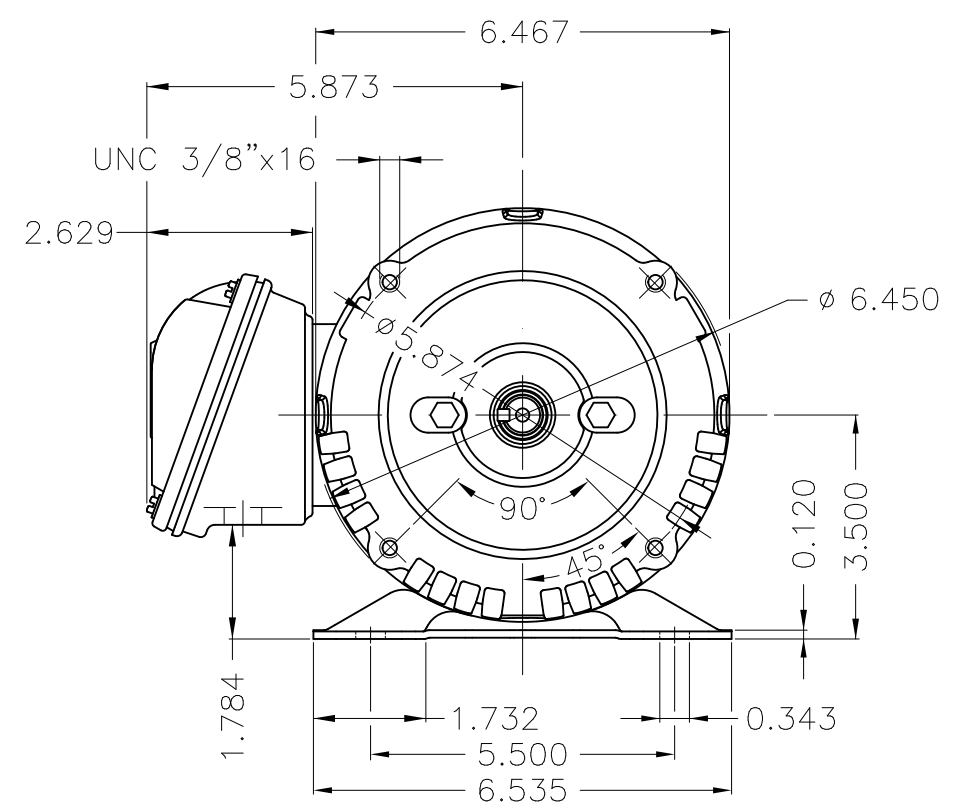

Dimensões em polegada
Dimensions in inches

THIS IS AN UPDATED REVISION, THE
PREVIOUS ONE MUST BE DISREGARDED.

Color Munsell N 1 matte black
Painting plan 207N
Mounting F-1/B34R(D)

ECM	LOC	SUMMARY OF MODIFICATIONS	EXECUTED	CHECKED	RELEASED	DATE	VER
EXECUTED	USERADMIN	THREE PHASE ODP ROLLED STEEL NEMA PREM.					
CHECKED		FRAME 143/5JM ODP					
RELEASED		WEG code: 12676984					
REL DT	24.07.2017	WMO Jaragua do Sul	Product Engineering	SHEET	1 / 1		

1 HP 06 Poles 60Hz