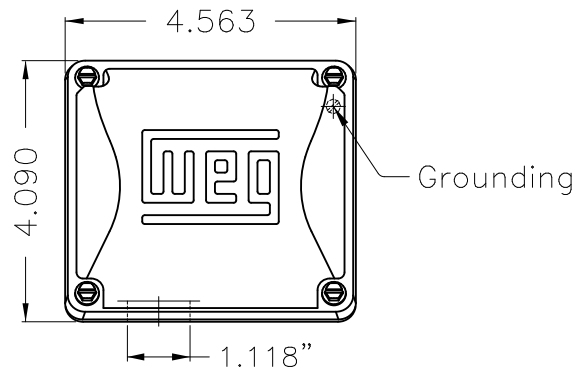

Dimensões em polegada
Dimensions in inches

THIS IS AN UPDATED REVISION, THE
PREVIOUS ONE MUST BE DISREGARDED.

Color Munsell N 1 matte black
Painting plan 207N
Mounting F-1/B34R(D)

ECM	LOC	SUMMARY OF MODIFICATIONS	EXECUTED	CHECKED	RELEASED	DATE	VER
EXECUTED	USERADMIN	THREE PHASE ODP ROLLED STEEL NEMA PREM.					
CHECKED		FRAME 143/5JM ODP					
RELEASED		WEG code: 12676984					
REL DT	24.07.2017	WMO Jaragua do Sul	Product Engineering	SHEET	1 / 1		