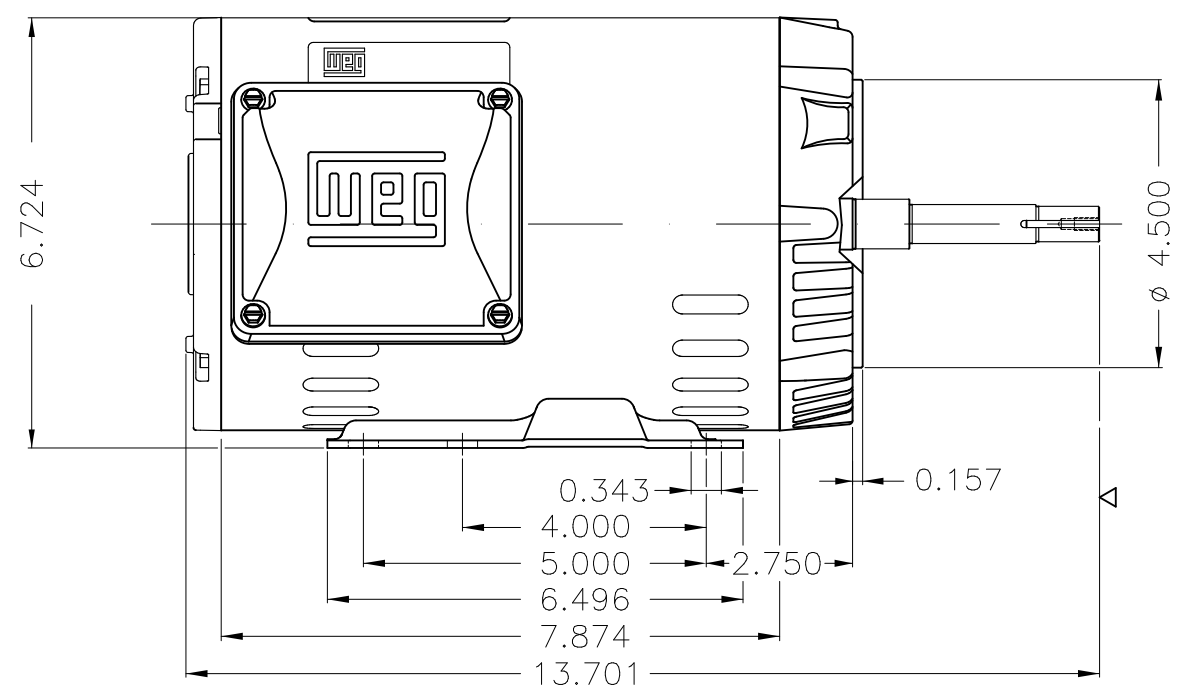

Dimensões em polegada
Dimensions in inches

THIS IS AN UPDATED REVISION, THE
PREVIOUS ONE MUST BE DISREGARDED.

Color Munsell N 1 matte black
Painting plan 207N
Mounting F-1/B34R(D)

ECM	LOC	SUMMARY OF MODIFICATIONS	EXECUTED	CHECKED	RELEASED	DATE	VER
EXECUTED	USERADMIN	THREE PHASE ODP ROLLED STEEL NEMA PREM.					
CHECKED		FRAME 143/5JM ODP					
RELEASED		WEG code: 12676984					
REL DT	24.07.2017	WMO Jaragua do Sul	Product Engineering	SHEET	1 / 1		

1 HP 06 Poles 60Hz