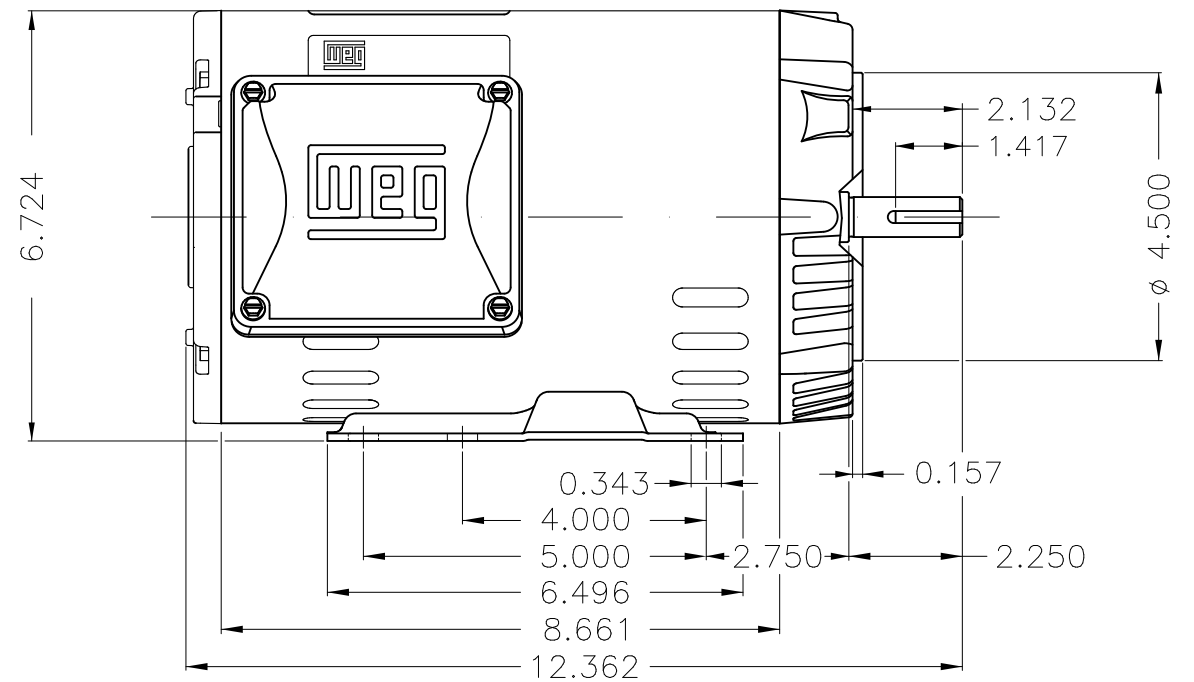

Dimensões em polegada
Dimensions in inches

THIS IS AN UPDATED REVISION, THE
PREVIOUS ONE MUST BE DISREGARDED.

Color Munsell N 1 matte black
Painting plan 207N
Mounting F-1/B34R(D)

ECM	LOC	SUMMARY OF MODIFICATIONS	EXECUTED	CHECKED	RELEASED	DATE	VER
EXECUTED	USERADMIN	THREE PHASE ODP ROLLED STEEL NEMA PREM.					
CHECKED		FRAME 143/5TC ODP					
RELEASED		WEG code: 12674729					
REL DT	24.07.2017	WMO Jaragua do Sul	Product Engineering	SHEET	1 / 1		

2 HP 04 Poles 60Hz

A