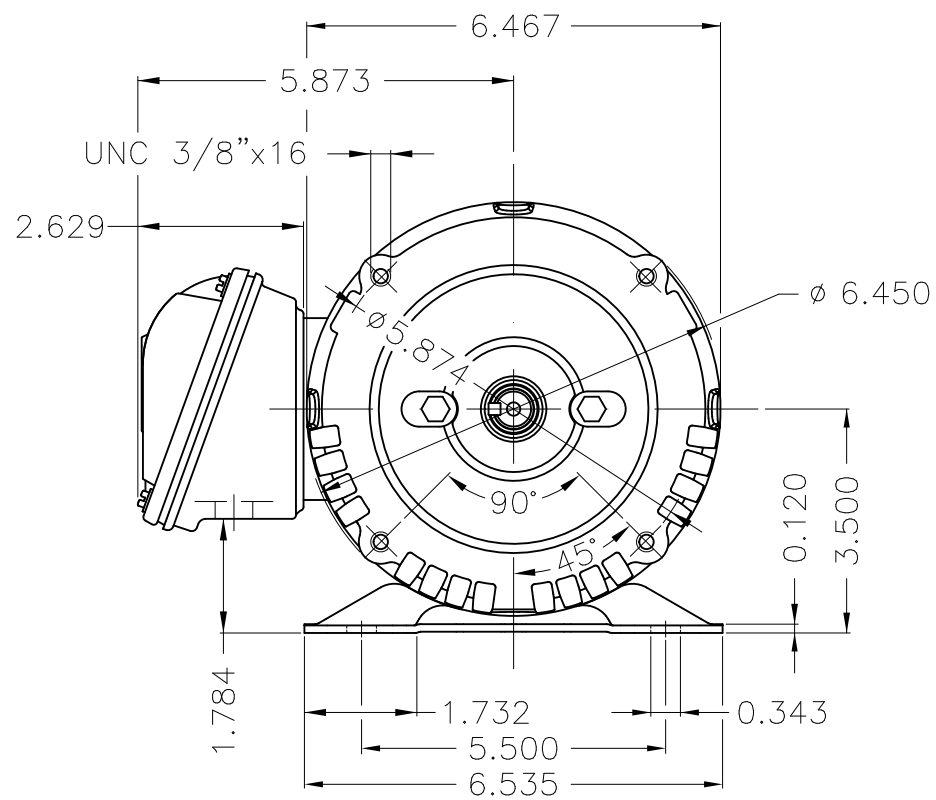

Dimensões em polegada
Dimensions in inches

THIS IS AN UPDATED REVISION, THE
PREVIOUS ONE MUST BE DISREGARDED.

Color Munsell N 1 matte black
Painting plan 207N
Mounting F-1/B34R(D)

ECM	LOC	SUMMARY OF MODIFICATIONS	EXECUTED	CHECKED	RELEASED	DATE	VER
EXECUTED	USERADMIN	THREE PHASE ODP ROLLED STEEL NEMA PREM.					
CHECKED		FRAME 143/5TC ODP					
RELEASED		WEG code: 12674729					
REL DT	24.07.2017	WMO Jaragua do Sul	Product Engineering	SHEET	1 / 1		

2 HP 04 Poles 60Hz

A