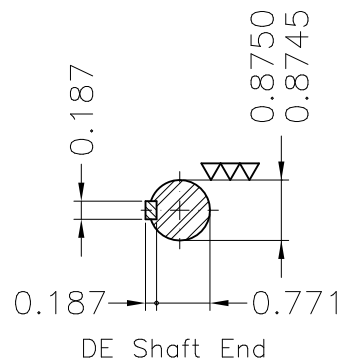

Dimensões em polegada
Dimensions in inches

THIS IS AN UPDATED REVISION, THE
PREVIOUS ONE MUST BE DISREGARDED.

Color Munsell N 1 matte black
Painting plan 207N
Mounting F-1/B34R(D)

ECM	LOC	SUMMARY OF MODIFICATIONS	EXECUTED	CHECKED	RELEASED	DATE	VER
EXECUTED	USERADMIN	THREE PHASE ODP ROLLED STEEL NEMA PREM.					
CHECKED		FRAME 143/5TC ODP					
RELEASED		WEG code: 12674729					
REL DT	24.07.2017	WMO Jaragua do Sul	Product Engineering	SHEET	1 / 1		

2 HP 04 Poles 60Hz

A