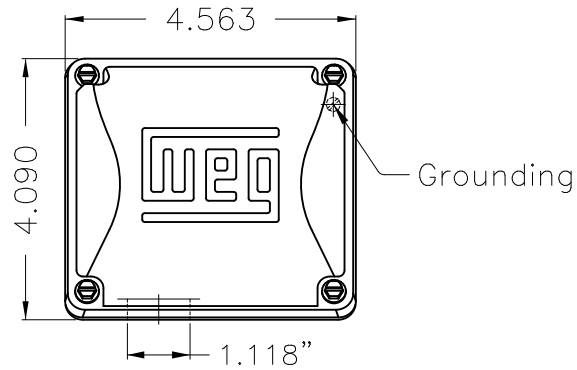

Dimensões em polegada
Dimensions in inches

THIS IS AN UPDATED REVISION, THE
PREVIOUS ONE MUST BE DISREGARDED.

Color Munsell N 1 matte black
Painting plan 207N
Mounting F-1/B34R(D)

ECM	LOC	SUMMARY OF MODIFICATIONS	EXECUTED	CHECKED	RELEASED	DATE	VER
EXECUTED	USERADMIN	THREE PHASE ODP ROLLED STEEL NEMA PREM.					
CHECKED		FRAME 143/5TC ODP					
RELEASED		WEG code: 12674729					
REL DT	24.07.2017	WMO Jaragua do Sul	Product Engineering	SHEET	1 / 1		

2 HP 04 Poles 60Hz

A