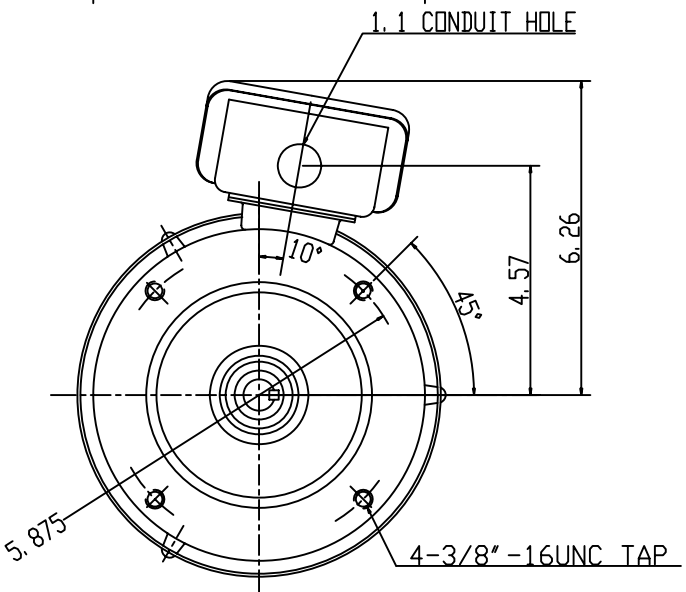

DATE
February 19, 2004

OUTLINE DIMENSIONS
3-PHASE INDUCTION MOTOR

MODEL TYPE:
AETACF

CATALOG NO.
GV0/54C

FRAME NO. A56C

Pole	HP	KW	Hz	VOLT	Syn. Speed R. P. M
4	1/2	.37	60	230/460	1800

Ins.	Rating	Dimensions in	Approx Weight	Bearings
F	CONT.	inch	25 lbs.	DF: 6205ZZ NDE: 6204ZZ

--	--	--	--	--	--

APPD.	W. H. TSAI	03 31 03
CHKD.	J. B. CHEN	03 31 03
DWN.	P. J. CHEN	03 31 03

DWG NO.
31049Z105
0716