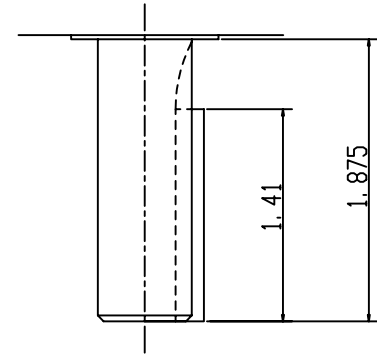

DATE
February 19, 2004

OUTLINE DIMENSIONS
3-PHASE INDUCTION MOTOR

MODEL TYPE:
AETACF

CATALOG NO.
GV0/54C

FRAME NO. A56C

Pole	HP	KW	Hz	VOLT	Syn. Speed R. P. M
4	1/2	.37	60	230/460	1800

Ins.	Rating	Dimensions in	Approx Weight	Bearings
F	CONT.	inch	25 lbs.	DF: 6205ZZ NDE: 6204ZZ