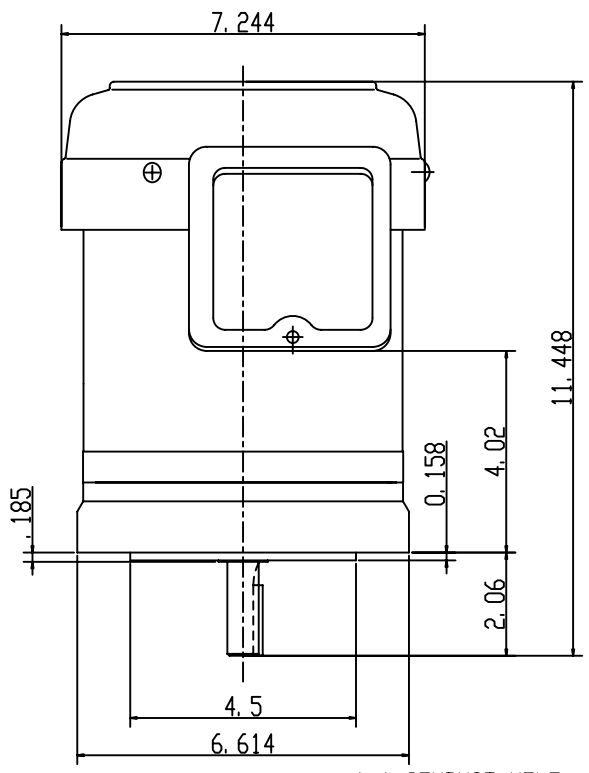

DATE
February 19, 2004

OUTLINE DIMENSIONS
3-PHASE INDUCTION MOTOR

MODEL TYPE:
AETACF

CATALOG NO.
GV0/54C

FRAME NO. A56C

Pole	HP	KW	Hz	VOLT	Syn. Speed R. P. M
4	1/2	.37	60	230/460	1800

Ins.	Rating	Dimensions in	Approx Weight	Bearings
F	CONT.	inch	25 lbs.	DF: 6205ZZ NDE: 6204ZZ

--	--	--	--	--	--

APPD.	W. H. TSAI	03 31 03
CHKD.	J. B. CHEN	03 31 03
DWN.	P. J. CHEN	03 31 03

DWG NO.
31049Z105
0716