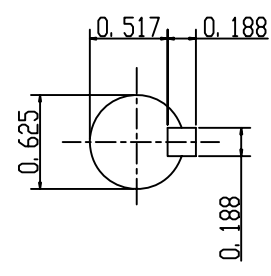

DATE
February 19, 2004

OUTLINE DIMENSIONS
3-PHASE INDUCTION MOTOR

MODEL TYPE:
AETACF

CATALOG NO.
GV0/54C

FRAME NO. A56C

Pole	HP	KW	Hz	VOLT	Syn. Speed R. P. M
4	1/2	.37	60	230/460	1800

Ins.	Rating	Dimensions in	Approx Weight	Bearings
F	CONT.	inch	25 lbs.	DF: 6205ZZ NDE: 6204ZZ