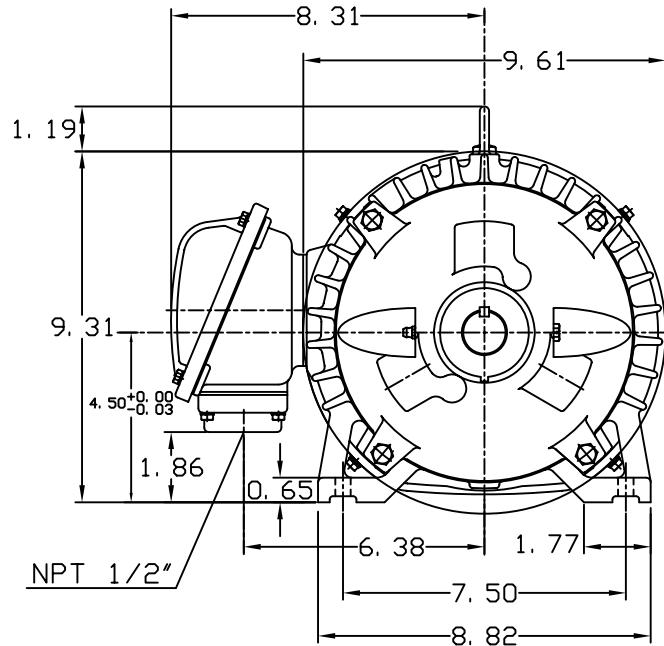

DATE  
JUNE 21, 2005  
CATALOG NO.  
EP00325

OUTLINE DIMENSIONS  
3-PHASE INDUCTION MOTOR

MOTOR TYPE:  
AEHH8N  
FRAME NO. 182T

Pole	HP	KW	Hz	VOLT	Syn. Speed RPM
2	3	2.2	60	575	3600

Ins	Rating	Dimension in	Approx Weight	Bearings
F	CONT.	inch	95 lbs.	DE: 6306ZZ NDE: 6306ZZ

Totally Enclosed Fan-Cooled Type, Squirrel-Cage Rotor.

① 10. 30. 00

J. H. LIANG

DWN.	J. H. LIANG	11-30-98
CHKD.	C. S. LO	12-29-98
APPD.	Y. B. HUANG	12-29-98

TECO Westinghouse

DWG NO.  
31057H353003