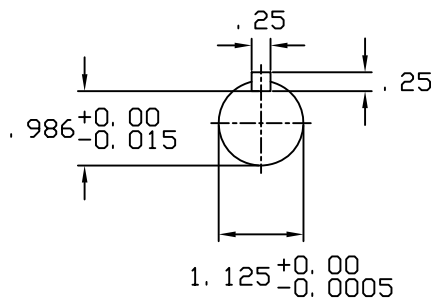

DATE
JUNE 21, 2005
CATALOG NO.
EP00325

OUTLINE DIMENSIONS
3-PHASE INDUCTION MOTOR

MOTOR TYPE:
AEHH8N
FRAME NO. 182T

Pole	HP	KW	Hz	VOLT	Syn. Speed RPM
2	3	2.2	60	575	3600

Ins	Rating	Dimension in	Approx Weight	Bearings
F	CONT.	inch	95 lbs.	DE: 6306ZZ NDE: 6306ZZ

Totally Enclosed Fan-Cooled Type, Squirrel-Cage Rotor.

① 10. 30. 00

J. H. LIANG

DWN.	J. H. LIANG	11-30-98
CHKD.	C. S. LO	12-29-98
APPD.	Y. B. HUANG	12-29-98

TECO Westinghouse

DWG NO.
31057H353003