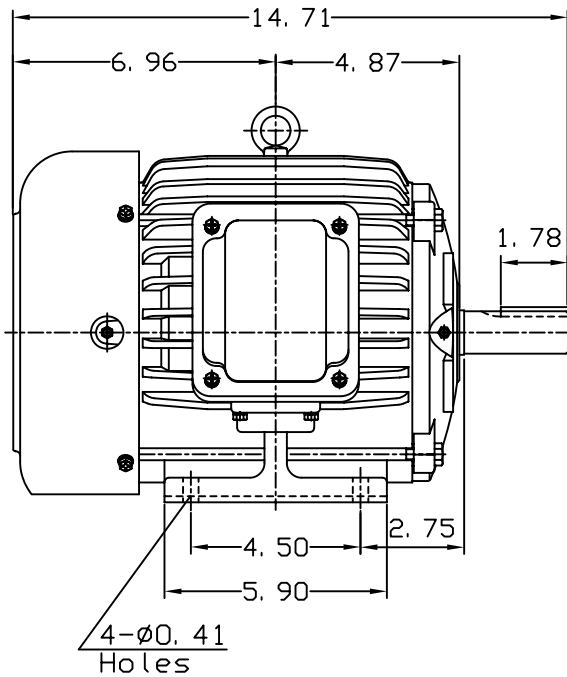

DATE  
JUNE 21, 2005  
CATALOG NO.  
EP00325

OUTLINE DIMENSIONS  
3-PHASE INDUCTION MOTOR

MOTOR TYPE:  
AEHH8N  
FRAME NO. 182T

Pole	HP	KW	Hz	VOLT	Syn. Speed RPM
2	3	2.2	60	575	3600

Ins	Rating	Dimension in	Approx Weight	Bearings
F	CONT.	inch	95 lbs.	DE: 6306ZZ NDE: 6306ZZ

Totally Enclosed Fan-Cooled Type, Squirrel-Cage Rotor.

① 10. 30. 00

J. H. LIANG

DWN.	J. H. LIANG	11-30-98
CHKD.	C. S. LO	12-29-98
APPD.	Y. B. HUANG	12-29-98

TECO Westinghouse

DWG NO.  
31057H353003