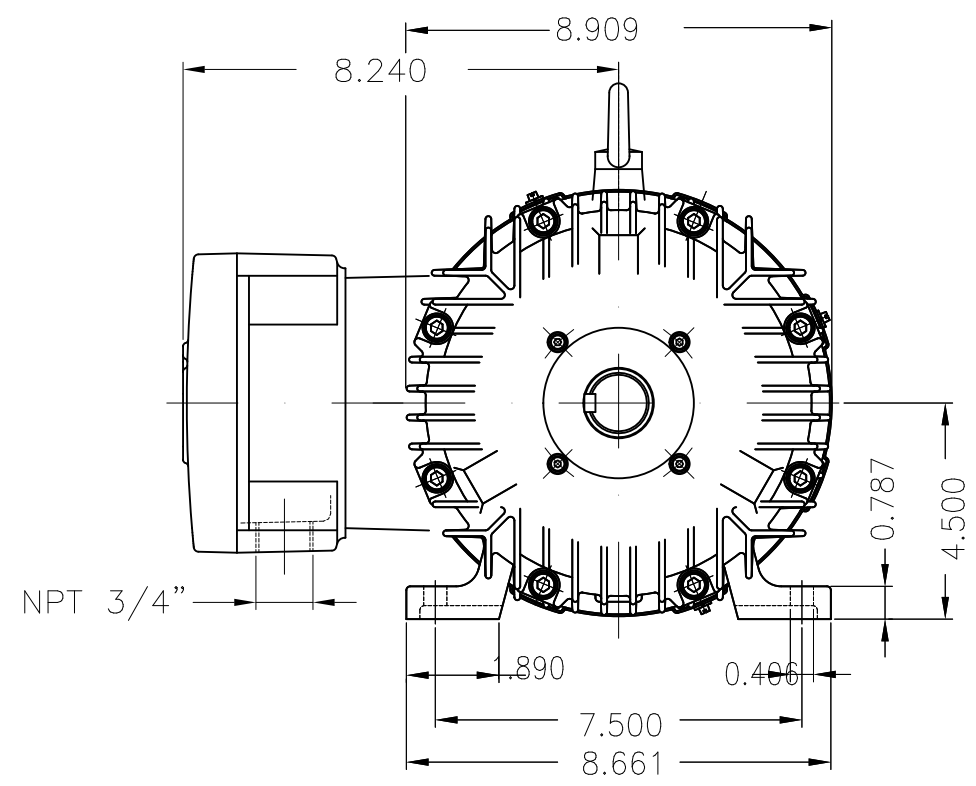

Dimensões em polegada
Dimensions in inches

THIS IS AN UPDATED REVISION, THE
PREVIOUS ONE MUST BE DISREGARDED.

Color RAL 5009
Painting plan 202P
Mounting B3R(D)

ECM	LOC	SUMMARY OF MODIFICATIONS	EXECUTED	CHECKED	RELEASED	DATE	VER
EXECUTED	USERADMIN	THREE PHASE EXPL. PROOF MOTOR NEMA P.EFF					
CHECKED		FRAME 182T IP55 TEFC					
RELEASED		WEG code: 11483363					
REL DT	24.07.2017	WMO Jaragua do Sul	Product Engineering	SHEET	1 / 1		

1 HP 08 Poles 60Hz

A