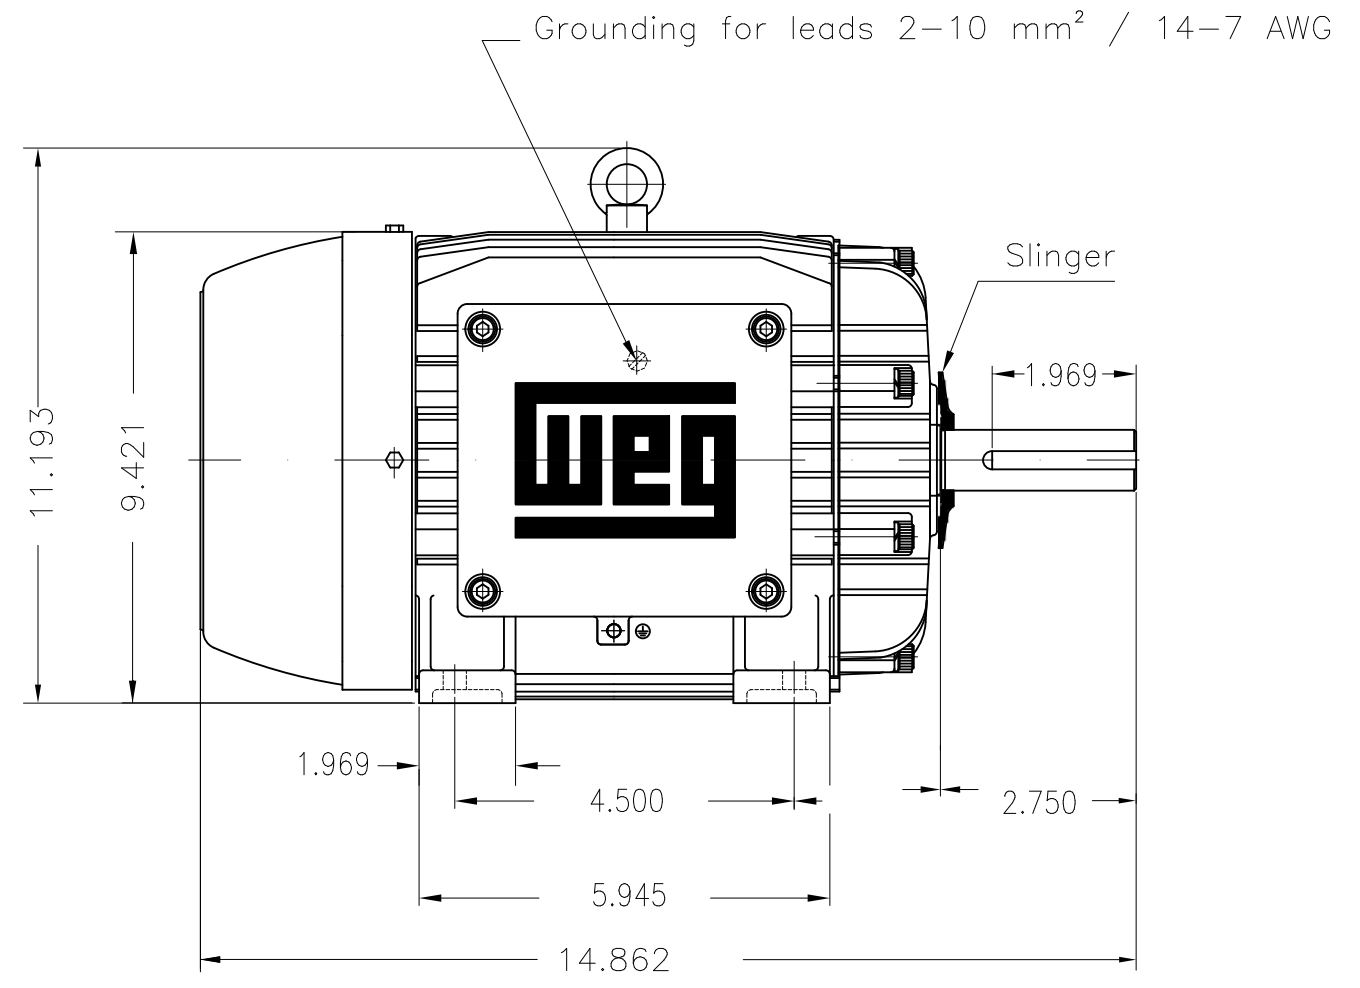

Dimensões em polegada
Dimensions in inches

THIS IS AN UPDATED REVISION, THE
PREVIOUS ONE MUST BE DISREGARDED.

Color RAL 5009
Painting plan 202P
Mounting B3R(D)

ECM	LOC	SUMMARY OF MODIFICATIONS	EXECUTED	CHECKED	RELEASED	DATE	VER
EXECUTED	USERADMIN	THREE PHASE EXPL. PROOF MOTOR NEMA P.EFF					
CHECKED		FRAME 182T IP55 TEFC					
RELEASED		WEG code: 11483363					
REL DT	24.07.2017	WMO Jaragua do Sul	Product Engineering	SHEET	1 / 1		

1 HP 08 Poles 60Hz

A