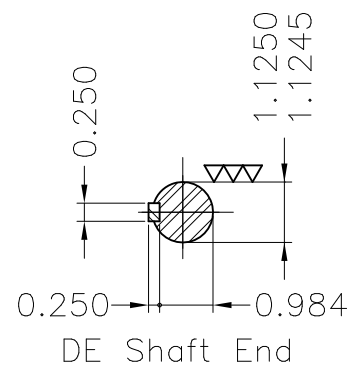

Dimensões em polegada
Dimensions in inches

THIS IS AN UPDATED REVISION, THE
PREVIOUS ONE MUST BE DISREGARDED.

Color RAL 5009
Painting plan 202P
Mounting B3R(D)

ECM	LOC	SUMMARY OF MODIFICATIONS	EXECUTED	CHECKED	RELEASED	DATE	VER
EXECUTED	USERADMIN	THREE PHASE EXPL. PROOF MOTOR NEMA P.EFF					
CHECKED		FRAME 182T IP55 TEFC					
RELEASED		WEG code: 11483363					
REL DT	24.07.2017	WMO Jaragua do Sul	Product Engineering	SHEET	1 / 1		

1 HP 08 Poles 60Hz

A