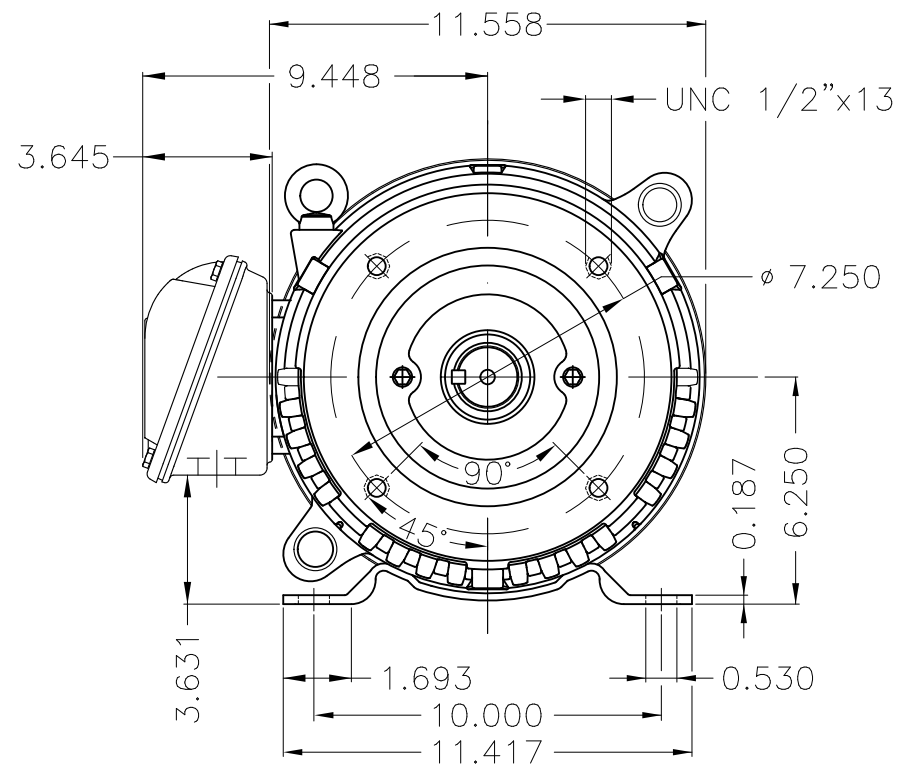

1 2

Dimensões em polegada  
Dimensions in inches

5 6

THIS IS AN UPDATED REVISION, THE  
PREVIOUS ONE MUST BE DISREGARDED.

Color Munsell N 1 matte black  
Painting plan 207N  
Mounting F-1/B34R(D)

ECM	LOC	SUMMARY OF MODIFICATIONS	EXECUTED	CHECKED	RELEASED	DATE	VER
EXECUTED	USERADMIN	THREE PHASE ODP ROLLED STEEL NEMA PREM.					
CHECKED		FRAME 254/6TC ODP					
RELEASED		WEG code: 12682875					
REL DT	24.07.2017	WMO Jaragua do Sul	Product Engineering	SHEET	1 / 1		

15 HP 04 Poles 60Hz

A

ZME A3