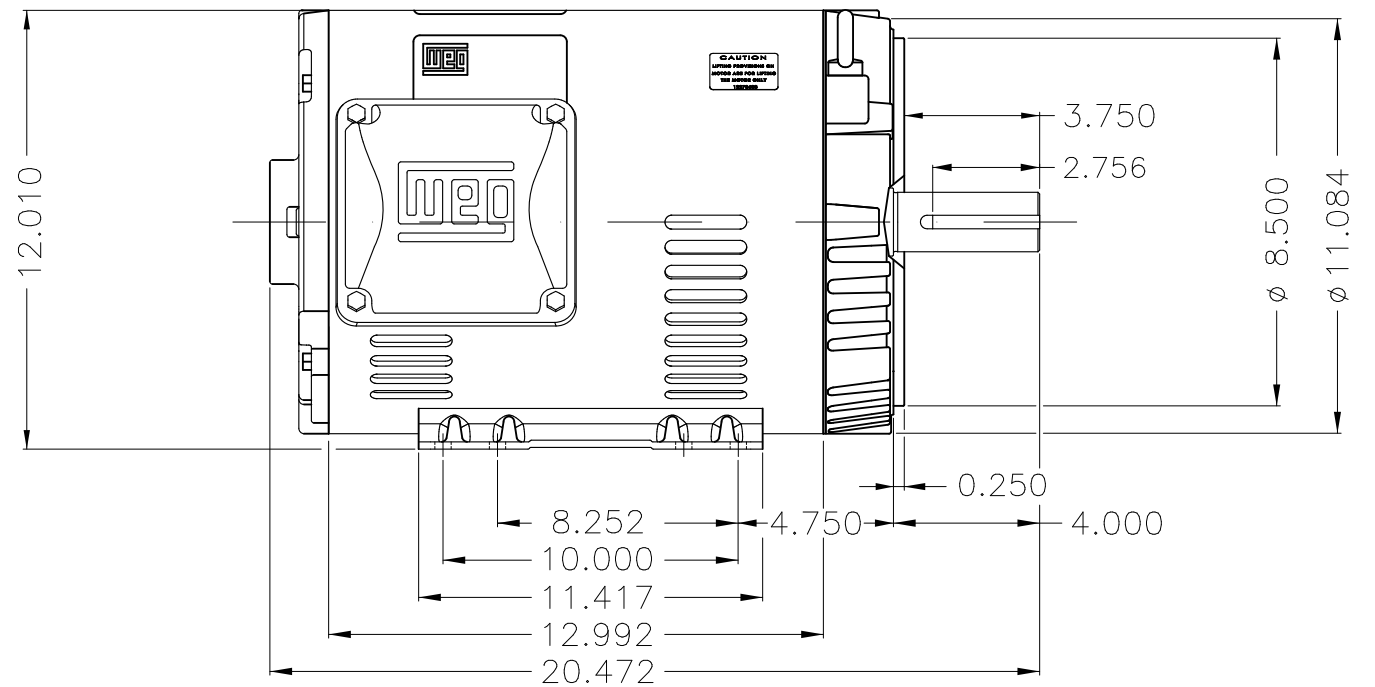

1 2

Dimensões em polegada  
Dimensions in inches

5 6

THIS IS AN UPDATED REVISION, THE  
PREVIOUS ONE MUST BE DISREGARDED.

Color Munsell N 1 matte black  
Painting plan 207N  
Mounting F-1/B34R(D)

ECM	LOC	SUMMARY OF MODIFICATIONS	EXECUTED	CHECKED	RELEASED	DATE	VER
EXECUTED	USERADMIN	THREE PHASE ODP ROLLED STEEL NEMA PREM.					
CHECKED		FRAME 254/6TC ODP					
RELEASED		WEG code: 12682875					
REL DT	24.07.2017	WMO Jaragua do Sul	Product Engineering	SHEET	1 / 1		

15 HP 04 Poles 60Hz

A

ZME A3