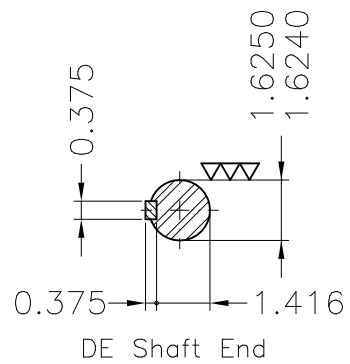

1 2

Dimensões em polegada  
Dimensions in inches

5 6

THIS IS AN UPDATED REVISION, THE  
PREVIOUS ONE MUST BE DISREGARDED.

Color Munsell N 1 matte black  
Painting plan 207N  
Mounting F-1/B34R(D)

ECM	LOC	SUMMARY OF MODIFICATIONS	EXECUTED	CHECKED	RELEASED	DATE	VER
EXECUTED	USERADMIN	THREE PHASE ODP ROLLED STEEL NEMA PREM.					
CHECKED		FRAME 254/6TC ODP					
RELEASED		WEG code: 12682875					
REL DT	24.07.2017	WMO Jaragua do Sul	Product Engineering	SHEET	1 / 1		

15 HP 04 Poles 60Hz

A

ZME A3