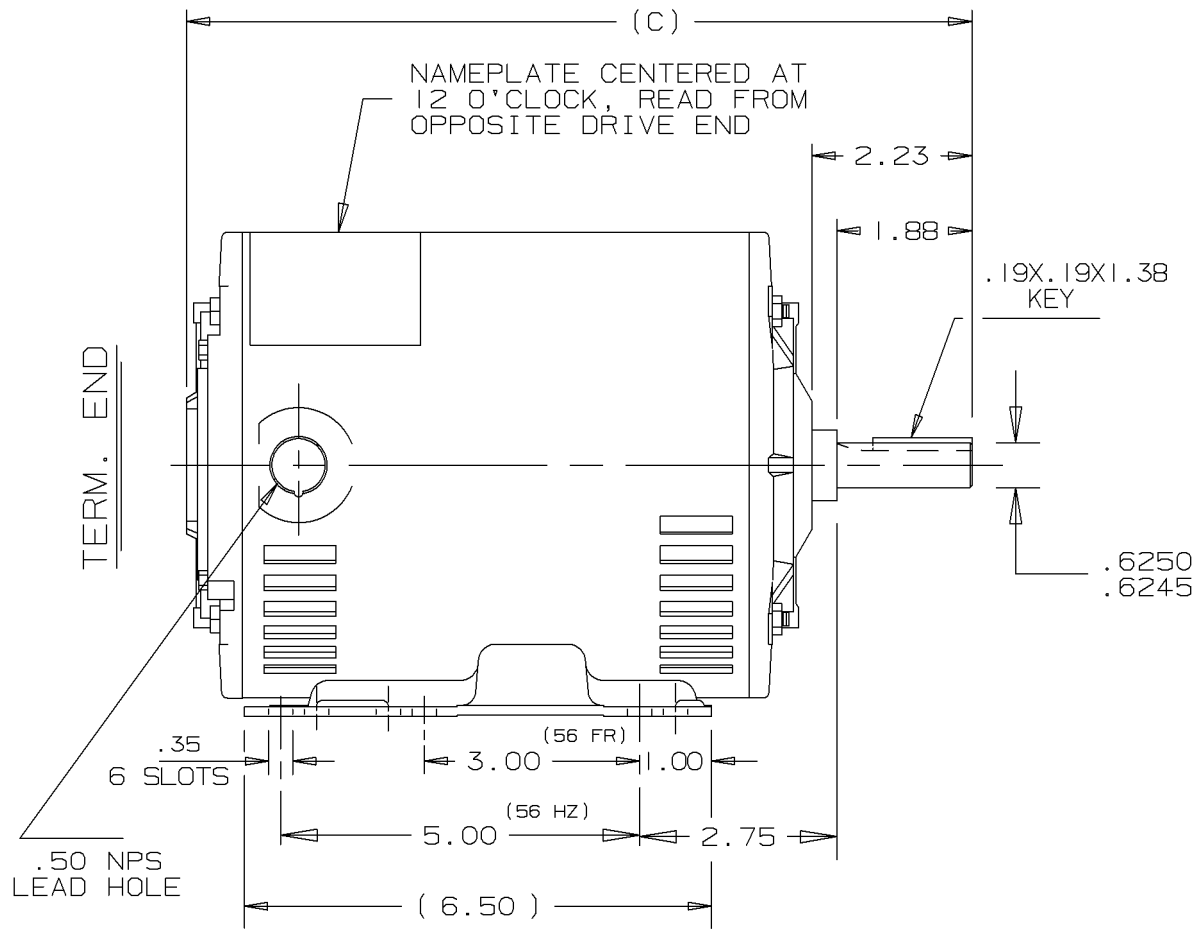

A-100094LN

DASH	FR.	C			DASH	FR.	C		
656	56-65	10.44			856	56-85	12.44		
706	56-70	10.94			906	" -90	12.94		
756	56-75	11.44			956	" -95			
806	" -80	11.94							

						125/ ✓ UNLESS OTHERWISE SPECIFIED DIMENSIONS ARE IN INCHES TOL. ON XX± .02 XXX± .005 XXXX± .0005 ANGLES± 7°30"			
2	03-15-2006	REV. NAMPLATE LOCATION	CN 40075			DRS	MAX. SURFACE ROUGHNESS UNLESS OTHERWISE NOTED	DRAWN BY	TRB 07-26-1999
1	07-26-1999	NEW DRAWING				TRB	FINISH	CHKD BY	ML 07-26-1999
REV	DATE	CHANGE		NAME	MATERIAL	APPD BY	GK 07-26-1999		
				PART NAME			DRWG NO		
				56 FR. DR.PR. - BB - 3Ø - 56H			A-100094LN		
				PURCHASED		CADD FILE NO.	100049LN		