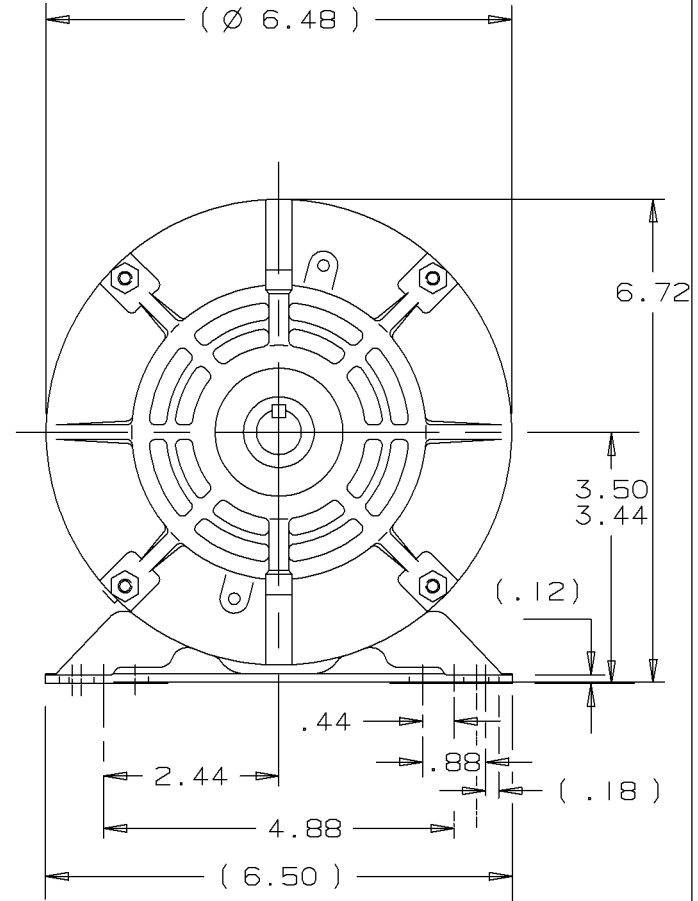

A-100094LN

DASH	FR.	C			DASH	FR.	C		
656	56-65	10.44			856	56-85	12.44		
706	56-70	10.94			906	" -90	12.94		
756	56-75	11.44			956	" -95			
806	" -80	11.94							

						125/ ✓ UNLESS OTHERWISE SPECIFIED DIMENSIONS ARE IN INCHES TOL. ON XX± .02 XXX± .005 XXXX± .0005 ANGLES± 7°30"			
2	03-15-2006	REV. NAMPLATE LOCATION	CN 40075			DRS	MAX. SURFACE ROUGHNESS UNLESS OTHERWISE NOTED	DRAWN BY	TRB 07-26-1999
1	07-26-1999	NEW DRAWING				TRB	FINISH	CHKD BY	ML 07-26-1999
REV	DATE	CHANGE		NAME	MATERIAL	APPD BY	GK 07-26-1999		
				PART NAME			DRWG NO		
				56 FR. DR.PR. - BB - 3Ø - 56H			A-100094LN		
				PURCHASED		CADD FILE NO.	100049LN		