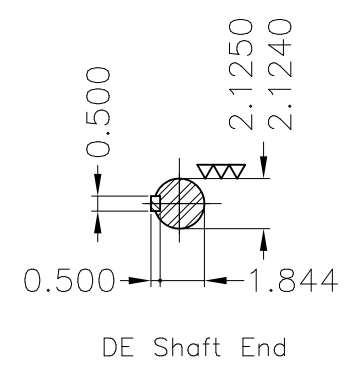

Dimensões em polegada
Dimensions in inches

THIS IS AN UPDATED REVISION, THE
PREVIOUS ONE MUST BE DISREGARDED.

Color RAL 6002
Painting plan 203A
Mounting B3R(D)

ECM	LOC	SUMMARY OF MODIFICATIONS	EXECUTED	CHECKED	RELEASED	DATE	VER
EXECUTED	USERADMIN	THREE PHASE W22 MOTOR-SUPER PREMIUM EFF					
CHECKED		FRAME 324/6T IP55 TEFC					
RELEASED		WEG code: 12604367					
REL DT	24.07.2017	WMO Jaragua do Sul	Product Engineering	SHEET	1 / 1		

25 HP 06 Poles 60Hz

A