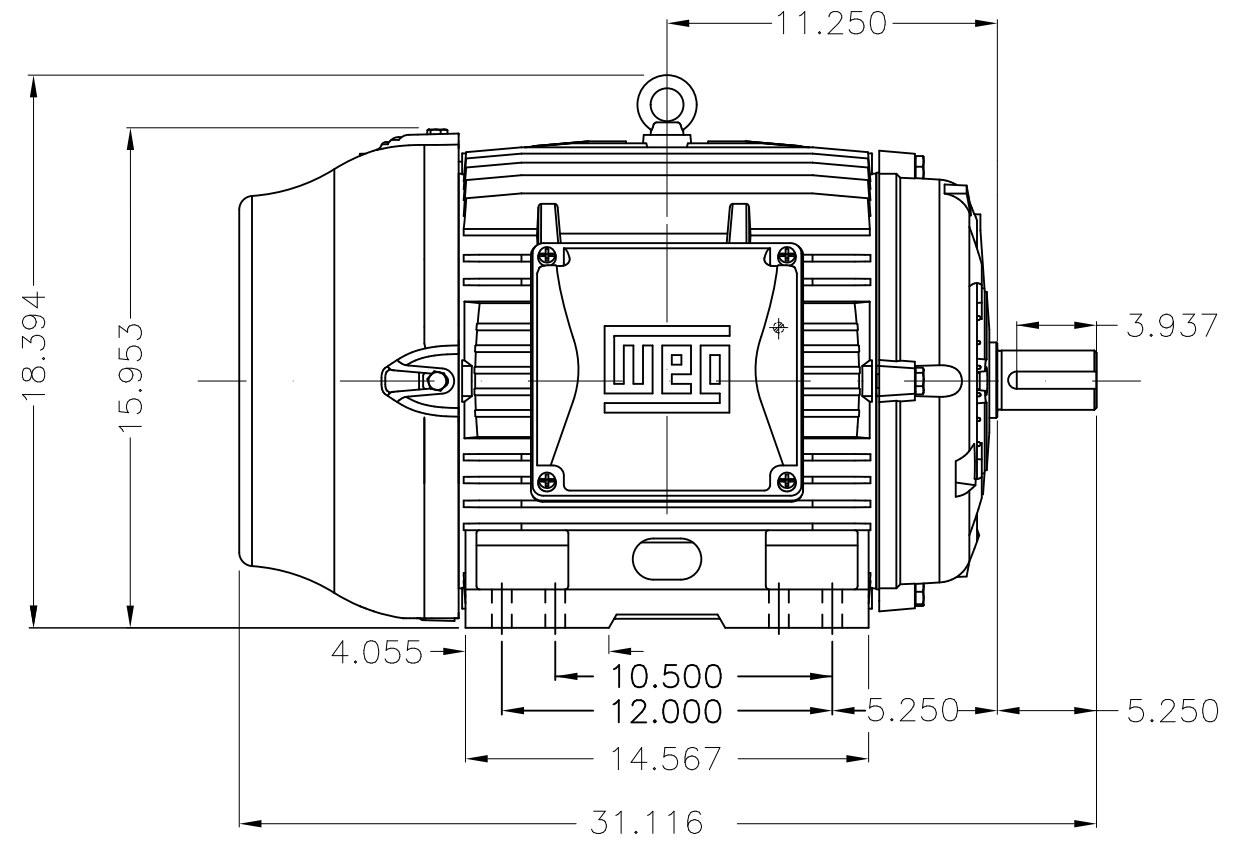

Dimensões em polegada
Dimensions in inches

THIS IS AN UPDATED REVISION, THE
PREVIOUS ONE MUST BE DISREGARDED.

Color RAL 6002
Painting plan 203A
Mounting B3R(D)

ECM	LOC	SUMMARY OF MODIFICATIONS	EXECUTED	CHECKED	RELEASED	DATE	VER
EXECUTED	USERADMIN	THREE PHASE W22 MOTOR-SUPER PREMIUM EFF					
CHECKED		FRAME 324/6T IP55 TEFC					
RELEASED		WEG code: 12604367					
REL DT	24.07.2017	WMO Jaragua do Sul	Product Engineering	SHEET	1 / 1		

25 HP 06 Poles 60Hz

A