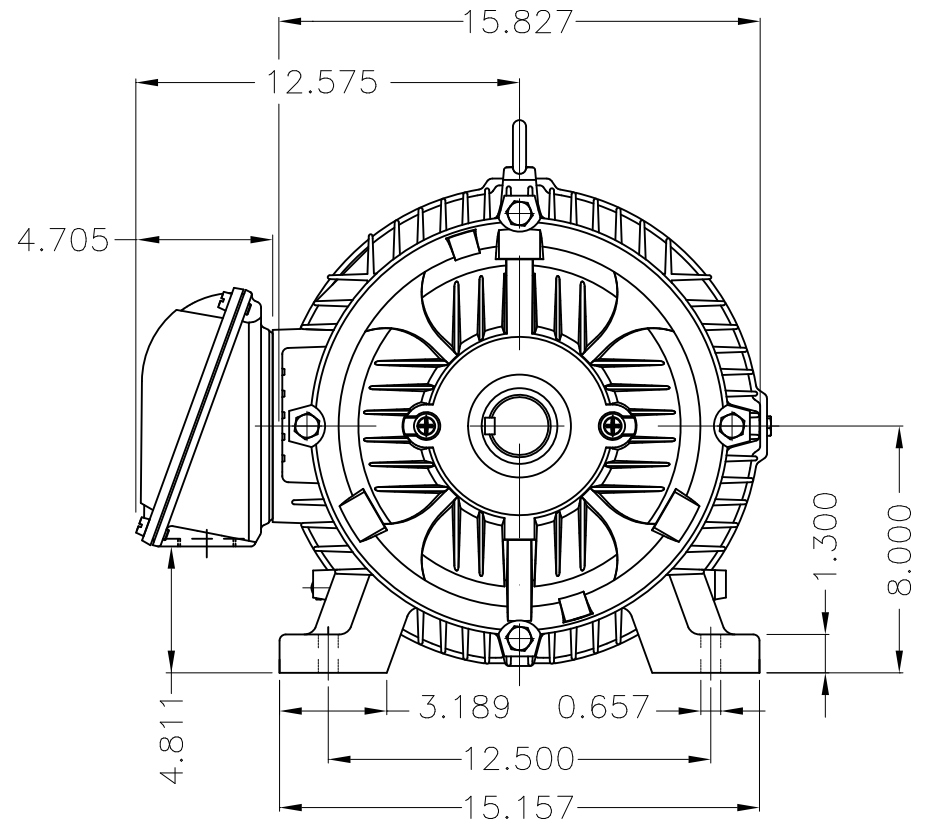

Dimensões em polegada
Dimensions in inches

THIS IS AN UPDATED REVISION, THE
PREVIOUS ONE MUST BE DISREGARDED.

Color RAL 6002
Painting plan 203A
Mounting B3R(D)

ECM	LOC	SUMMARY OF MODIFICATIONS	EXECUTED	CHECKED	RELEASED	DATE	VER
EXECUTED	USERADMIN	THREE PHASE W22 MOTOR-SUPER PREMIUM EFF					
CHECKED		FRAME 324/6T IP55 TEFC					
RELEASED		WEG code: 12604367					
REL DT	24.07.2017	WMO Jaragua do Sul	Product Engineering	SHEET	1 / 1		

25 HP 06 Poles 60Hz

A