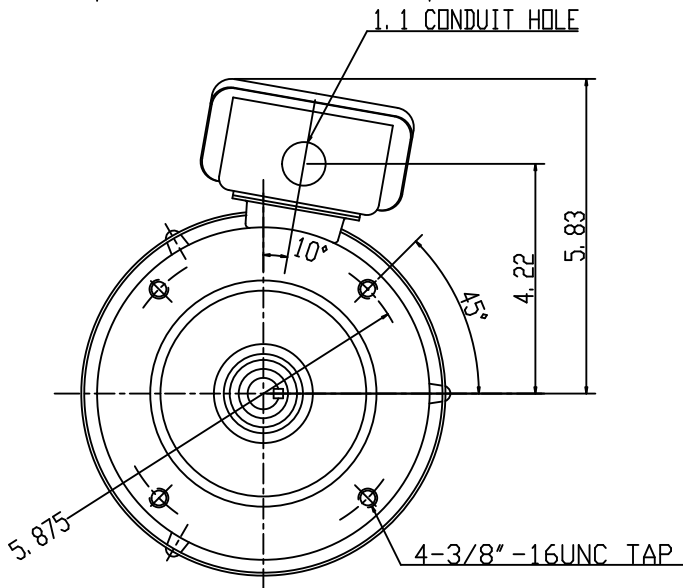

DATE
JAN 19, 2012

CATALOG NO.
GHV0/34C

OUTLINE DIMENSIONS
3-PHASE INDUCTION MOTOR

MODEL TYPE:
AETHCF

FRAME NO. 56C

Pole	HP	KW	Hz	VOLT	Syn. Speed R. P. M
2	1/3	.22	60	230/460	1800

Ins.	Rating	Dimensions in	Approx Weight	Bearings
F	CONT.	inch	24 lbs.	DF: 6204ZZ NDE: 6203ZZ