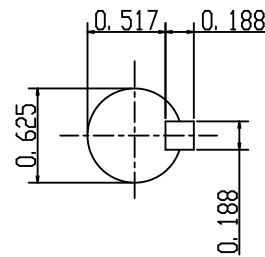

DATE
JAN 19, 2012

CATALOG NO.
GHV0/34C

OUTLINE DIMENSIONS
3-PHASE INDUCTION MOTOR

MODEL TYPE:
AETHCF

FRAME NO. 56C

Pole	HP	KW	Hz	VOLT	Syn. Speed R. P. M
2	1/3	.22	60	230/460	1800

Ins.	Rating	Dimensions in	Approx Weight	Bearings
F	CONT.	inch	24 lbs.	DF: 6204ZZ NDE: 6203ZZ