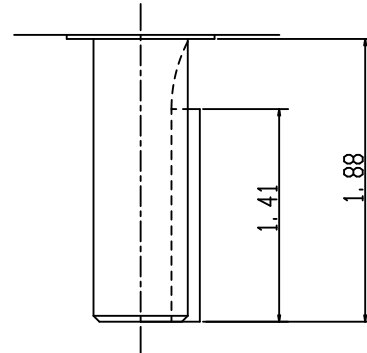

DATE
JAN 19, 2012

CATALOG NO.
GHV0/34C

OUTLINE DIMENSIONS
3-PHASE INDUCTION MOTOR

MODEL TYPE:
AETHCF

FRAME NO. 56C

Pole	HP	KW	Hz	VOLT	Syn. Speed R. P. M
2	1/3	.22	60	230/460	1800

Ins.	Rating	Dimensions in	Approx Weight	Bearings
F	CONT.	inch	24 lbs.	DF: 6204ZZ NDE: 6203ZZ