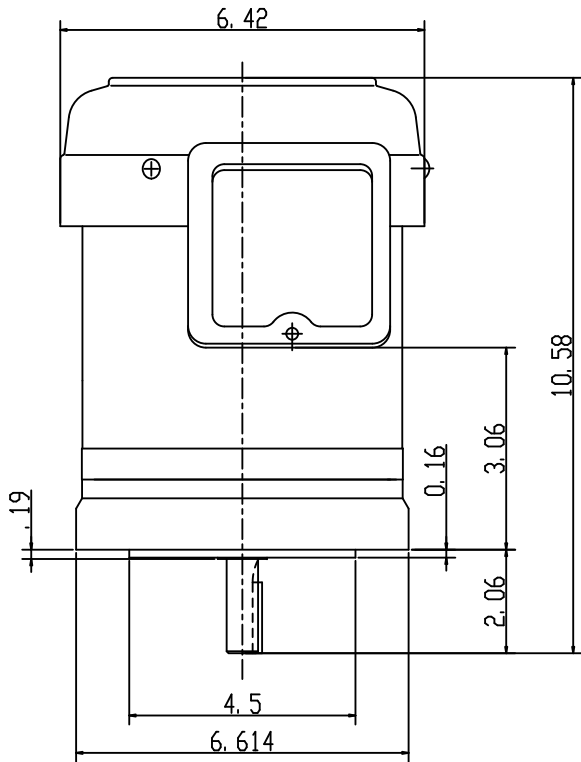

DATE
JAN 19, 2012

CATALOG NO.
GHV0/34C

OUTLINE DIMENSIONS
3-PHASE INDUCTION MOTOR

MODEL TYPE:
AETHCF

FRAME NO. 56C

Pole	HP	KW	Hz	VOLT	Syn. Speed R. P. M
2	1/3	.22	60	230/460	1800

Ins.	Rating	Dimensions in	Approx Weight	Bearings
F	CONT.	inch	24 lbs.	DF: 6204ZZ NDE: 6203ZZ

APPD.	W. H. TSAI	03 31 03
CHKD.	J. B. CHEN	03 31 03
DWN.	P. J. CHEN	03 31 03

TECO Westinghouse

DWG NO.
31049Z105
0724