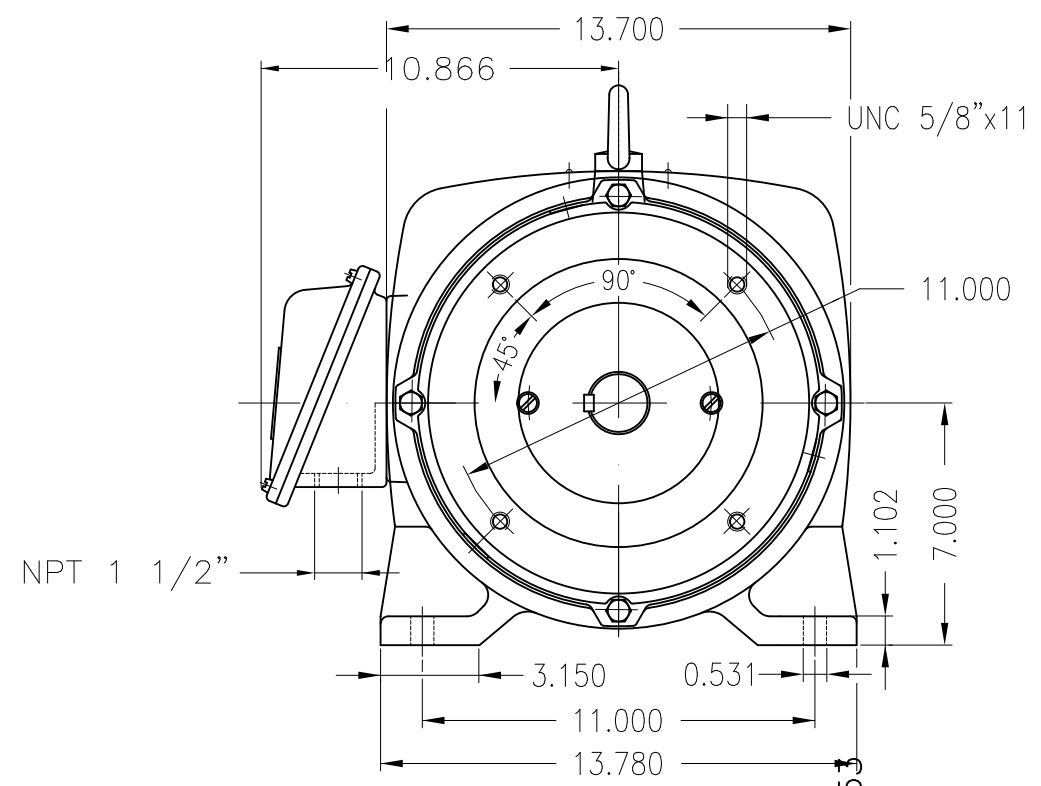

Dimensões em polegada
Dimensions in inches

THIS IS AN UPDATED REVISION, THE
PREVIOUS ONE MUST BE DISREGARDED.

Grounding for leads 5.2–25 mm² / 10–4 AWG

EUNUC 1/2"-13 WEG TBG253

Color RAL 5009
Painting plan 203A
Mounting B34R(D)

ECM	LOC	SUMMARY OF MODIFICATIONS	EXECUTED	CHECKED	RELEASED	DATE	VER
EXECUTED	USERADMIN	 THREE PHASE MOTOR JP NEMA PREMIUM EFF. FRAME 286JP IP23 ODP WEG code: 12712278					
CHECKED							
RELEASED							
REL DT	24.07.2017	WMO Jaragua do Sul	Product Engineering	SHEET	1 / 1		

40 HP 02 Poles 60Hz