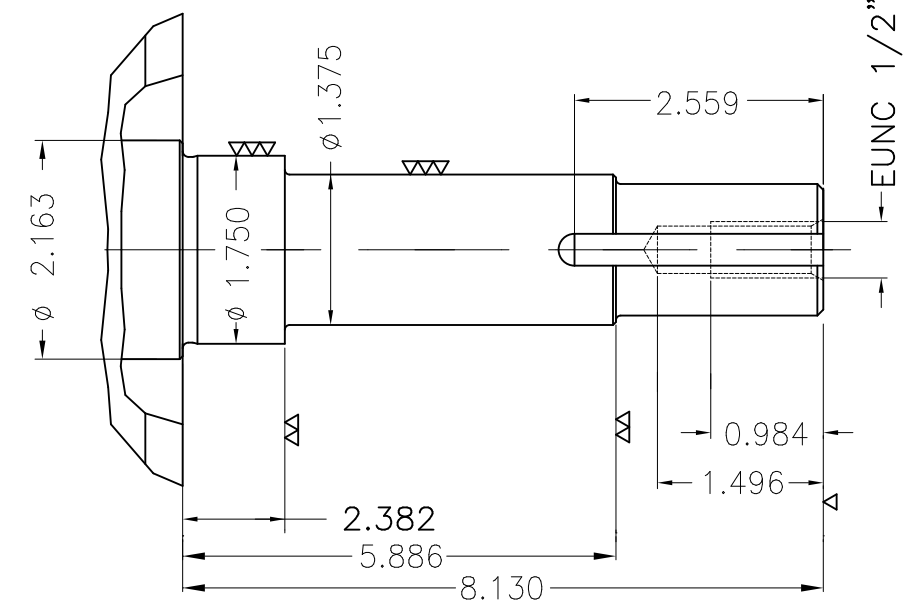

Dimensões em polegada
Dimensions in inches

THIS IS AN UPDATED REVISION, THE
PREVIOUS ONE MUST BE DISREGARDED.

Grounding for leads 5.2–25 mm² / 10–4 AWG

EUNUC 1/2"-13 WEG TBG253

Color RAL 5009
Painting plan 203A
Mounting B34R(D)

ECM	LOC	SUMMARY OF MODIFICATIONS	EXECUTED	CHECKED	RELEASED	DATE	VER
EXECUTED	USERADMIN	 THREE PHASE MOTOR JP NEMA PREMIUM EFF. FRAME 286JP IP23 ODP WEG code: 12712278					
CHECKED							
RELEASED							
REL DT	24.07.2017	WMO Jaragua do Sul	Product Engineering	SHEET	1 / 1		