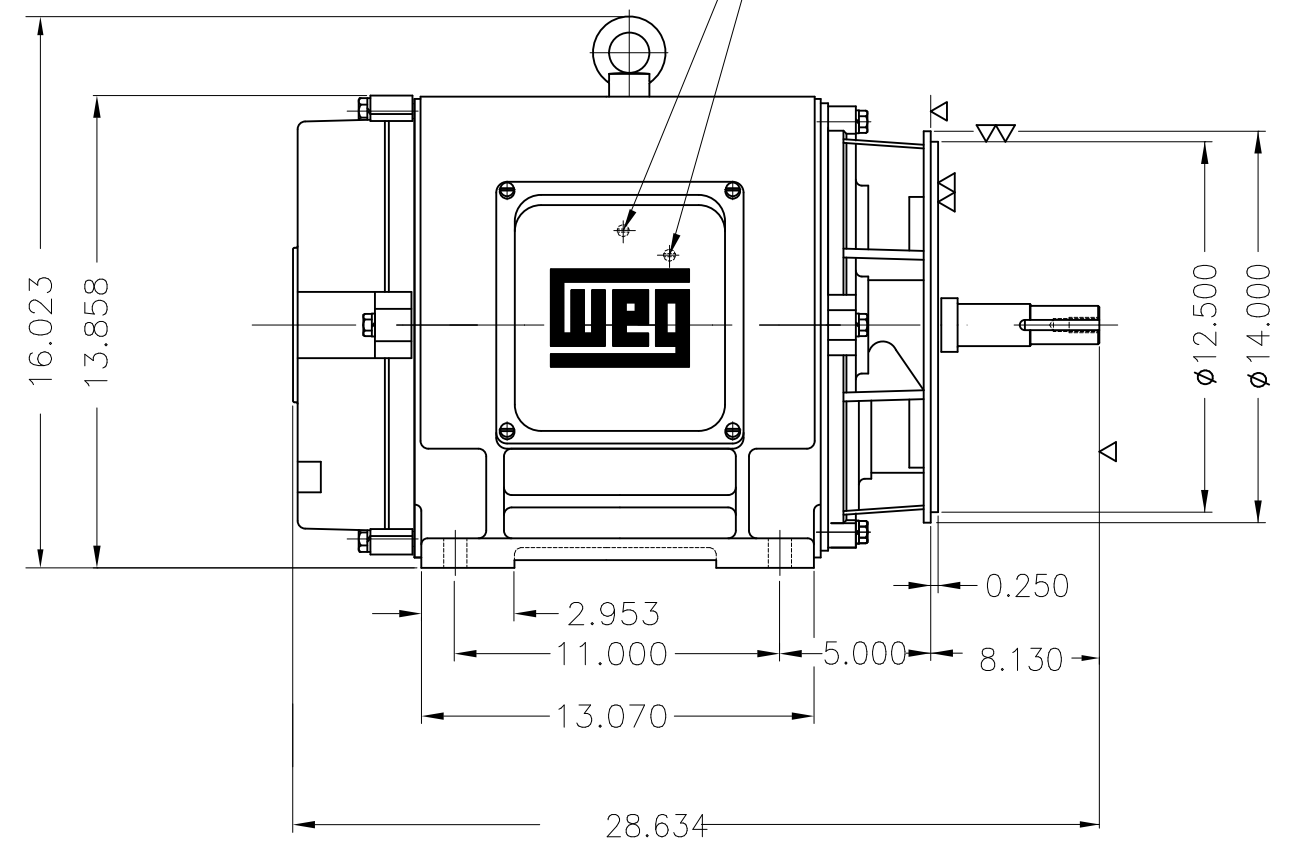

Dimensões em polegada
Dimensions in inches

THIS IS AN UPDATED REVISION, THE
PREVIOUS ONE MUST BE DISREGARDED.

Grounding for leads 5.2–25 mm² / 10–4 AWG

EUNUC 1/2"-13 WEG TBG253

Color RAL 5009
Painting plan 203A
Mounting B34R(D)

ECM	LOC	SUMMARY OF MODIFICATIONS	EXECUTED	CHECKED	RELEASED	DATE	VER
EXECUTED	USERADMIN	 THREE PHASE MOTOR JP NEMA PREMIUM EFF. FRAME 286JP IP23 ODP WEG code: 12712278					
CHECKED							
RELEASED							
REL DT	24.07.2017	WMO Jaragua do Sul	Product Engineering	SHEET	1 / 1		