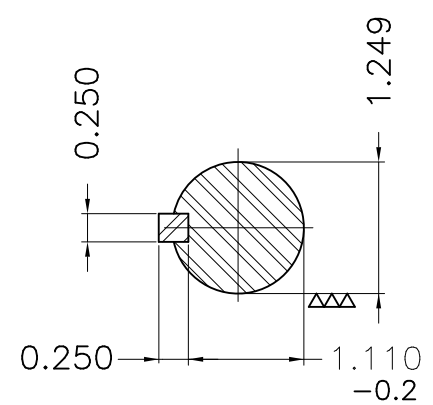

Dimensões em polegada
Dimensions in inches

THIS IS AN UPDATED REVISION, THE
PREVIOUS ONE MUST BE DISREGARDED.

Grounding for leads 5.2–25 mm² / 10–4 AWG

EUNUC 1/2"-13 WEG TBG253

Color RAL 5009
Painting plan 203A
Mounting B34R(D)

ECM	LOC	SUMMARY OF MODIFICATIONS	EXECUTED	CHECKED	RELEASED	DATE	VER
EXECUTED	USERADMIN	 THREE PHASE MOTOR JP NEMA PREMIUM EFF. FRAME 286JP IP23 ODP WEG code: 12712278					
CHECKED							
RELEASED							
REL DT	24.07.2017	WMO Jaragua do Sul	Product Engineering	SHEET	1 / 1		