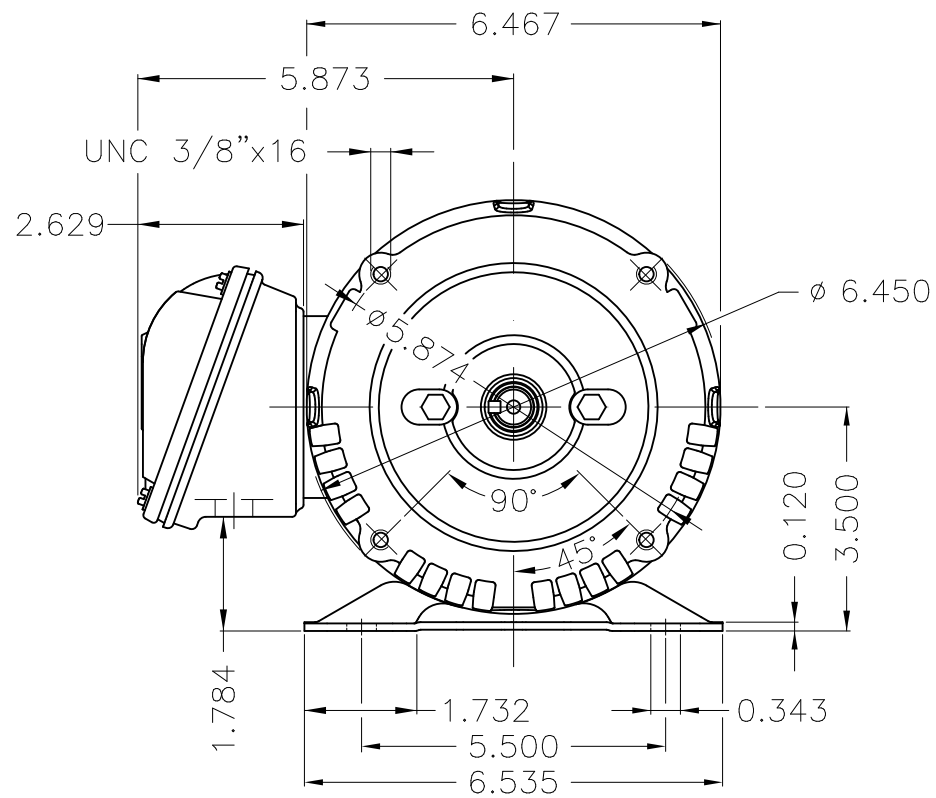

Dimensões em polegada
Dimensions in inches

THIS IS AN UPDATED REVISION, THE
PREVIOUS ONE MUST BE DISREGARDED.

Color Munsell N 1 matte black
Painting plan 207N
Mounting F-1/B34R(D)

ECM	LOC	SUMMARY OF MODIFICATIONS	EXECUTED	CHECKED	RELEASED	DATE	VER
EXECUTED	USERADMIN	 THREE PHASE ODP ROLLED STEEL NEMA PREM. FRAME 143/5TC ODP WEG code: 12682572					
CHECKED							
RELEASED							
REL DT	24.07.2017	WMO Jaragua do Sul	Product Engineering	SHEET	1 / 1		

1.5 HP 04 Poles 60Hz