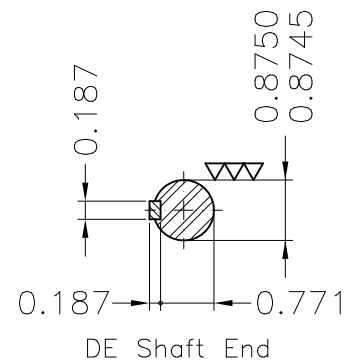

Dimensões em polegada
Dimensions in inches

THIS IS AN UPDATED REVISION, THE
PREVIOUS ONE MUST BE DISREGARDED.

Color Munsell N 1 matte black
Painting plan 207N
Mounting F-1/B34R(D)

ECM	LOC	SUMMARY OF MODIFICATIONS	EXECUTED	CHECKED	RELEASED	DATE	VER
EXECUTED	USERADMIN	 THREE PHASE ODP ROLLED STEEL NEMA PREM. FRAME 143/5TC ODP WEG code: 12682572					
CHECKED							
RELEASED							
REL DT	24.07.2017	WMO Jaragua do Sul	Product Engineering	SHEET	1 / 1		

1.5 HP 04 Poles 60Hz