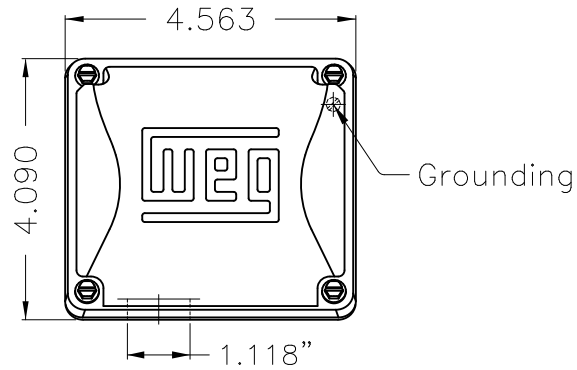

Dimensões em polegada
Dimensions in inches

THIS IS AN UPDATED REVISION, THE
PREVIOUS ONE MUST BE DISREGARDED.

Color Munsell N 1 matte black
Painting plan 207N
Mounting F-1/B34R(D)

ECM	LOC	SUMMARY OF MODIFICATIONS	EXECUTED	CHECKED	RELEASED	DATE	VER
EXECUTED	USERADMIN	 THREE PHASE ODP ROLLED STEEL NEMA PREM. FRAME 143/5TC ODP WEG code: 12682572					
CHECKED							
RELEASED							
REL DT	24.07.2017	WMO Jaragua do Sul	Product Engineering	SHEET	1 / 1		