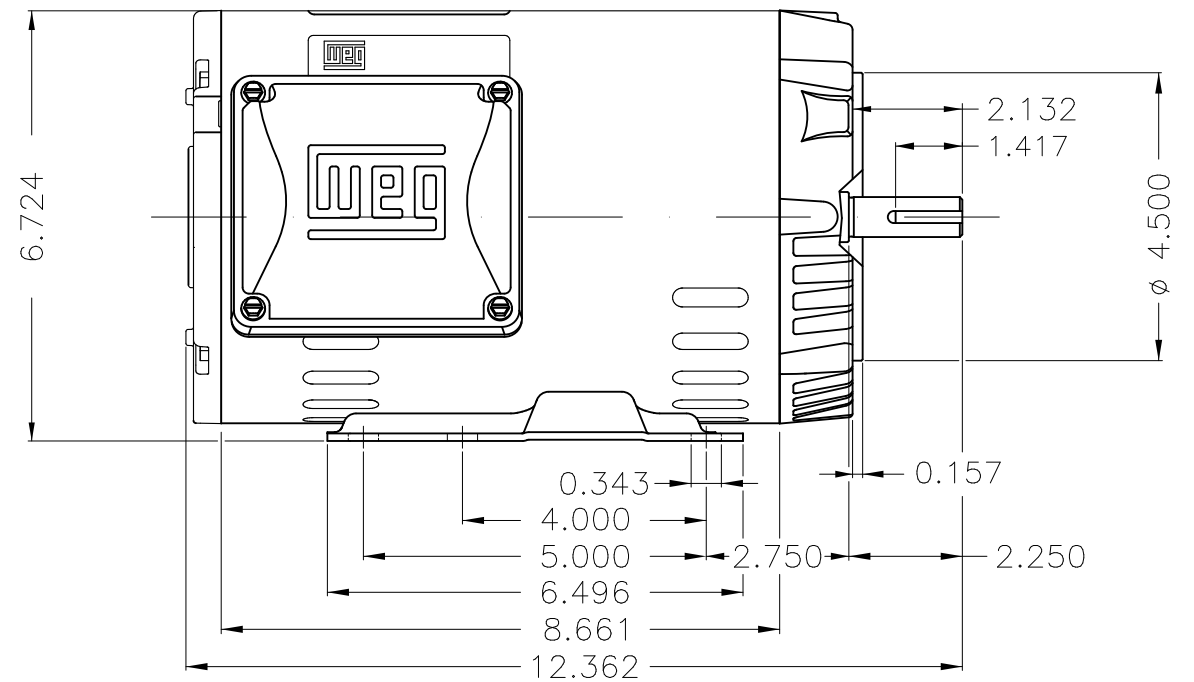

Dimensões em polegada
Dimensions in inches

THIS IS AN UPDATED REVISION, THE
PREVIOUS ONE MUST BE DISREGARDED.

Color Munsell N 1 matte black
Painting plan 207N
Mounting F-1/B34R(D)

ECM	LOC	SUMMARY OF MODIFICATIONS	EXECUTED	CHECKED	RELEASED	DATE	VER
EXECUTED	USERADMIN	 THREE PHASE ODP ROLLED STEEL NEMA PREM. FRAME 143/5TC ODP WEG code: 12682572					
CHECKED							
RELEASED							
REL DT	24.07.2017	WMO Jaragua do Sul	Product Engineering	SHEET	1 / 1		

1.5 HP 04 Poles 60Hz