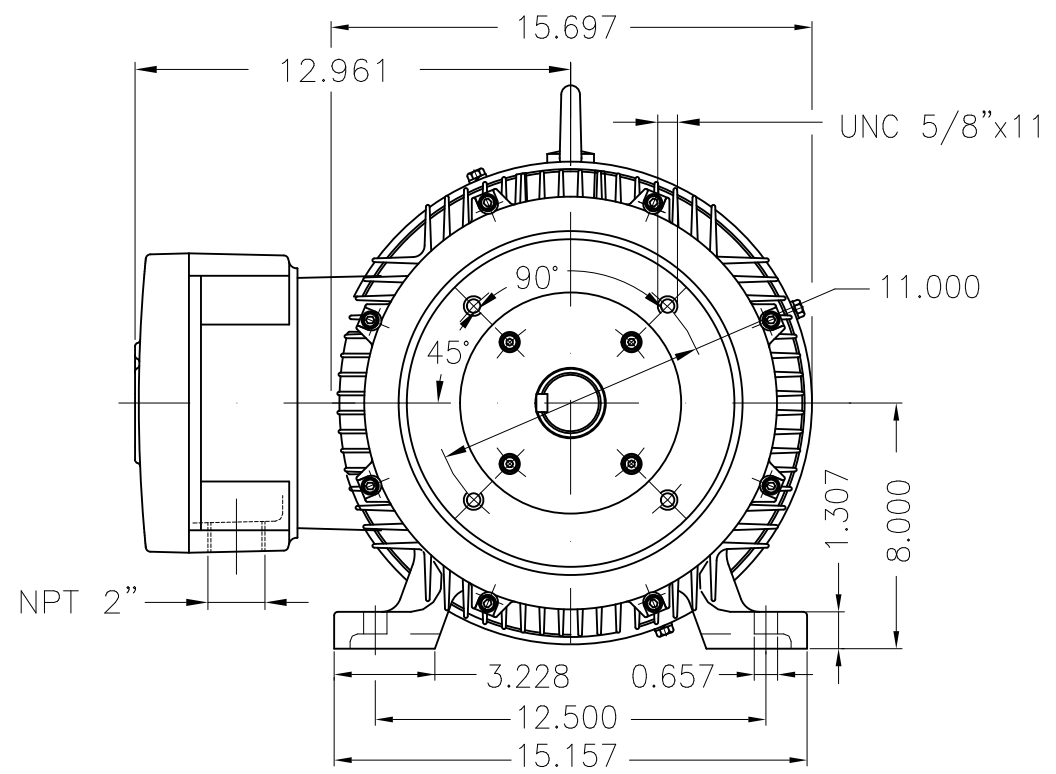

Dimensões em polegada
Dimensions in inches

THIS IS AN UPDATED REVISION, THE
PREVIOUS ONE MUST BE DISREGARDED.

Color RAL 5009
Painting plan 202P
Mounting B34R(D)

ECM	LOC	SUMMARY OF MODIFICATIONS	EXECUTED	CHECKED	RELEASED	DATE	VER
EXECUTED	USERADMIN	THREE PHASE EXPL. PROOF MOTOR NEMA P.EFF					
CHECKED		FRAME 324TC IP55 TEFC					
RELEASED		WEG code: 12408981					
REL DT	24.07.2017	WMO Jaragua do Sul	Product Engineering	SHEET	1 / 1		

40 HP 04 Poles 60Hz

A