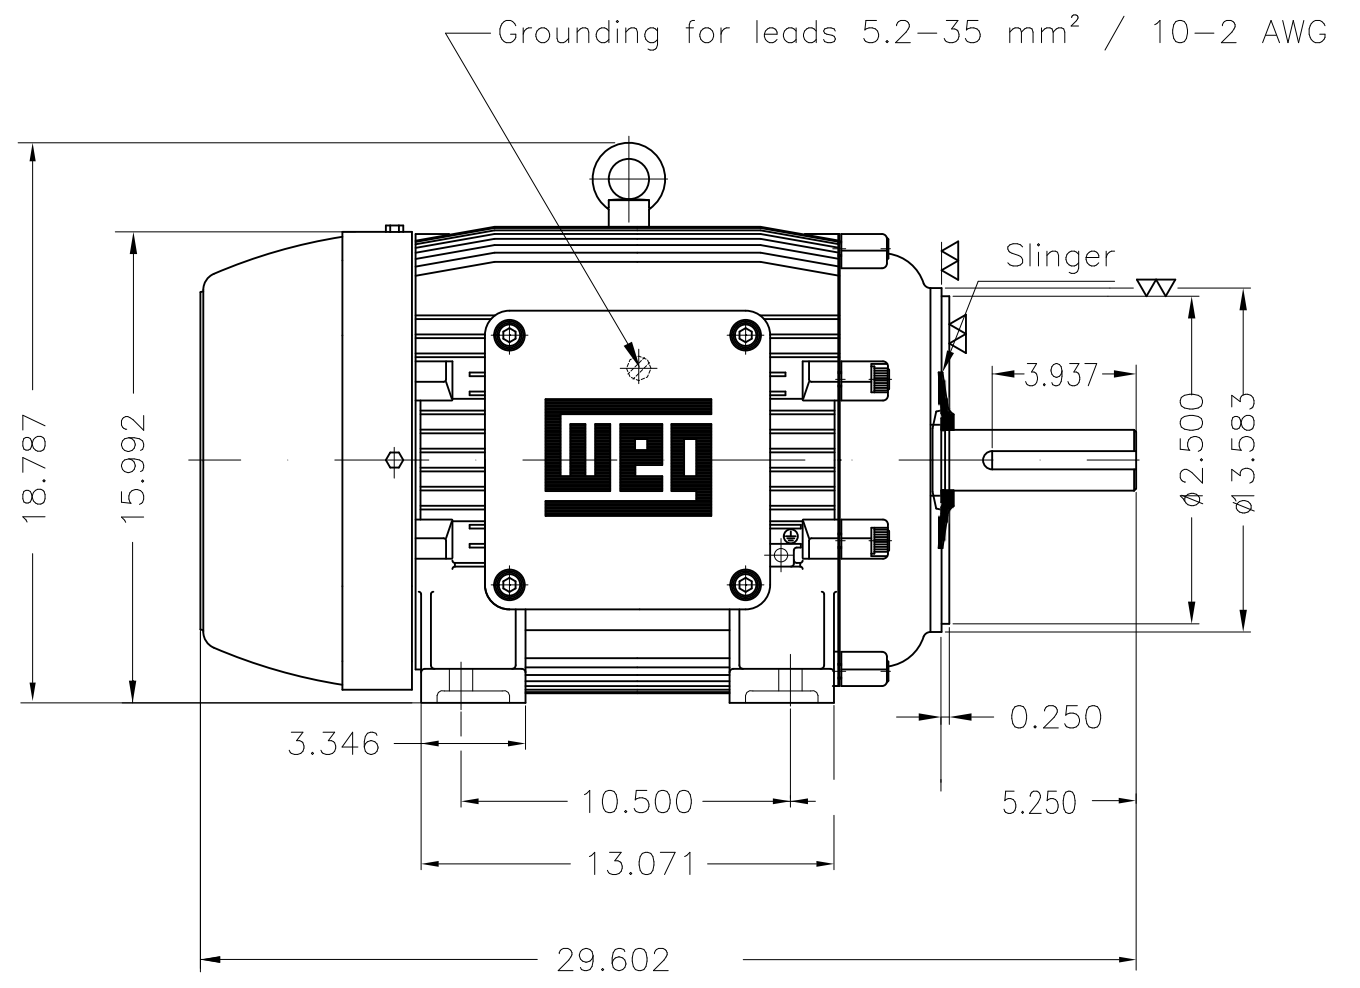

Dimensões em polegada
Dimensions in inches

THIS IS AN UPDATED REVISION, THE
PREVIOUS ONE MUST BE DISREGARDED.

Color RAL 5009
Painting plan 202P
Mounting B34R(D)

ECM	LOC	SUMMARY OF MODIFICATIONS	EXECUTED	CHECKED	RELEASED	DATE	VER
EXECUTED	USERADMIN	THREE PHASE EXPL. PROOF MOTOR NEMA P.EFF					
CHECKED		FRAME 324TC IP55 TEFC					
RELEASED		WEG code: 12408981					
REL DT	24.07.2017	WMO Jaragua do Sul	Product Engineering	SHEET	1 / 1		

40 HP 04 Poles 60Hz

A