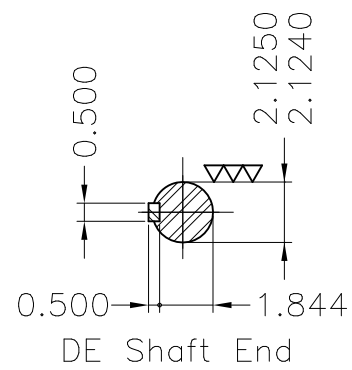

Dimensões em polegada
Dimensions in inches

THIS IS AN UPDATED REVISION, THE
PREVIOUS ONE MUST BE DISREGARDED.

Color RAL 5009
Painting plan 202P
Mounting B34R(D)

ECM	LOC	SUMMARY OF MODIFICATIONS	EXECUTED	CHECKED	RELEASED	DATE	VER
EXECUTED	USERADMIN	THREE PHASE EXPL. PROOF MOTOR NEMA P.EFF					
CHECKED		FRAME 324TC IP55 TEFC					
RELEASED		WEG code: 12408981					
REL DT	24.07.2017	WMO Jaragua do Sul	Product Engineering	SHEET	1 / 1		

40 HP 04 Poles 60Hz

A