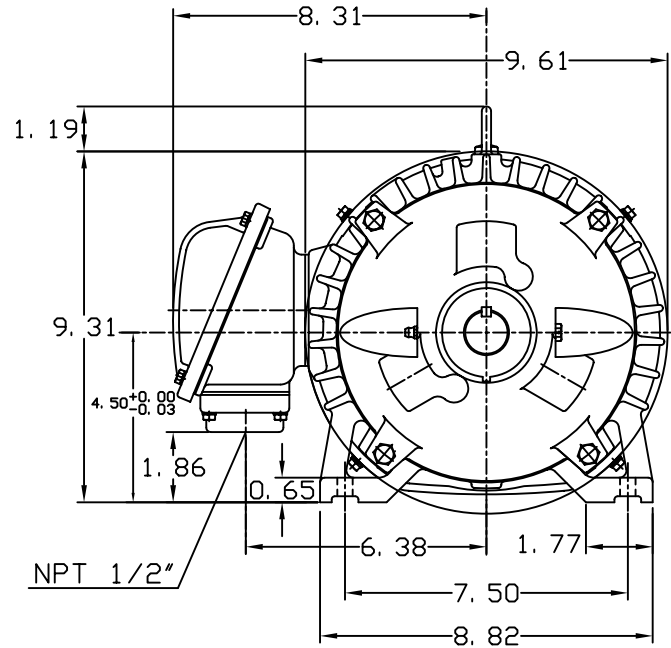

DATE
JUNE 21, 2005
CATALOG NO.
EP1/565

OUTLINE DIMENSIONS
3-PHASE INDUCTION MOTOR

MOTOR TYPE:
AEHH8N
FRAME NO. 182T

Pole	HP	KW	Hz	VOLT	Syn. Speed RPM
6	1.5	1	60	575	1200

Ins	Rating	Dimension in	Approx Weight	Bearings
F	CONT.	inch	95 lbs.	DE: 6306ZZ NDE: 6306ZZ

Totally Enclosed Fan-Cooled Type, Squirrel-Cage Rotor.

① 10. 30. 00

J. H. LIANG

DWN.	J. H. LIANG	11-30-98
CHKD.	C. S. LO	12-29-98
APPD.	Y. B. HUANG	12-29-98

TECO Westinghouse

DWG NO.
31057H353002