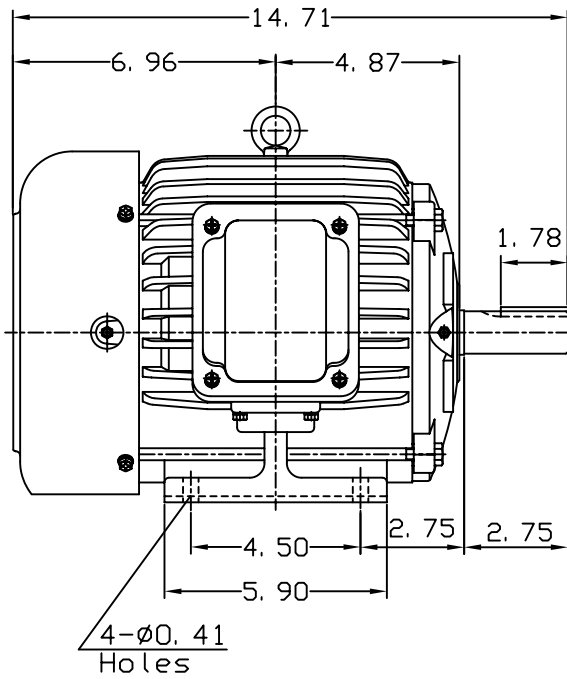

DATE
JUNE 21, 2005
CATALOG NO.
EP1/565

OUTLINE DIMENSIONS
3-PHASE INDUCTION MOTOR

MOTOR TYPE:
AEHH8N
FRAME NO. 182T

Pole	HP	KW	Hz	VOLT	Syn. Speed RPM
6	1.5	1	60	575	1200

Ins	Rating	Dimension in	Approx Weight	Bearings
F	CONT.	inch	95 lbs.	DE: 6306ZZ NDE: 6306ZZ

Totally Enclosed Fan-Cooled Type, Squirrel-Cage Rotor.

① 10. 30. 00

J. H. LIANG

DWN.	J. H. LIANG	11-30-98
CHKD.	C. S. LO	12-29-98
APPD.	Y. B. HUANG	12-29-98

TECO Westinghouse

DWG NO.
31057H353002