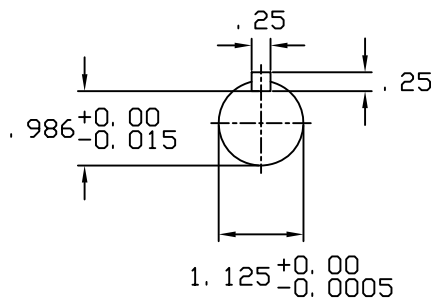

DATE
JUNE 21, 2005
CATALOG NO.
EP1/565

OUTLINE DIMENSIONS
3-PHASE INDUCTION MOTOR

MOTOR TYPE:
AEHH8N
FRAME NO. 182T

Pole	HP	KW	Hz	VOLT	Syn. Speed RPM
6	1.5	1	60	575	1200

Ins	Rating	Dimension in	Approx Weight	Bearings
F	CONT.	inch	95 lbs.	DE: 6306ZZ NDE: 6306ZZ

Totally Enclosed Fan-Cooled Type, Squirrel-Cage Rotor.

① 10. 30. 00

J. H. LIANG

DWN.	J. H. LIANG	11-30-98
CHKD.	C. S. LO	12-29-98
APPD.	Y. B. HUANG	12-29-98

TECO Westinghouse

DWG NO.
31057H353002