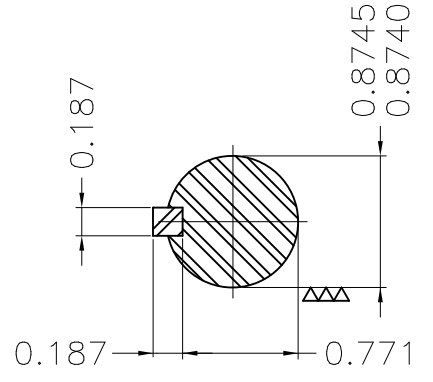

Dimensões em polegada
Dimensions in inches

THIS IS AN UPDATED REVISION, THE
PREVIOUS ONE MUST BE DISREGARDED.

EUNC 3/8" - 16 WEG TBG253

Color Munsell N 1 matte black
Painting plan 207N
Mounting F-1/B34R(D)

| ECM | LOC | SUMMARY OF MODIFICATIONS | | | EXECUTED | CHECKED | RELEASED | DATE | VER |
|----------|------------|--------------------------|--|---------------------|----------|---------|----------|------|-----|
| EXECUTED | USERADMIN | | THREE P. MOTOR TEFC ROLLED STEEL NEMA P. | | | | | | |
| CHECKED | | | FRAME 213/5JM IP55 TEFC | | | | | | |
| RELEASED | | | WEG code: 13180570 | | | | | | |
| REL DT | 24.07.2017 | WMO | Jaragua do Sul | Product Engineering | SHEET | 1 / 1 | | | |

10 HP 04 Poles 60Hz