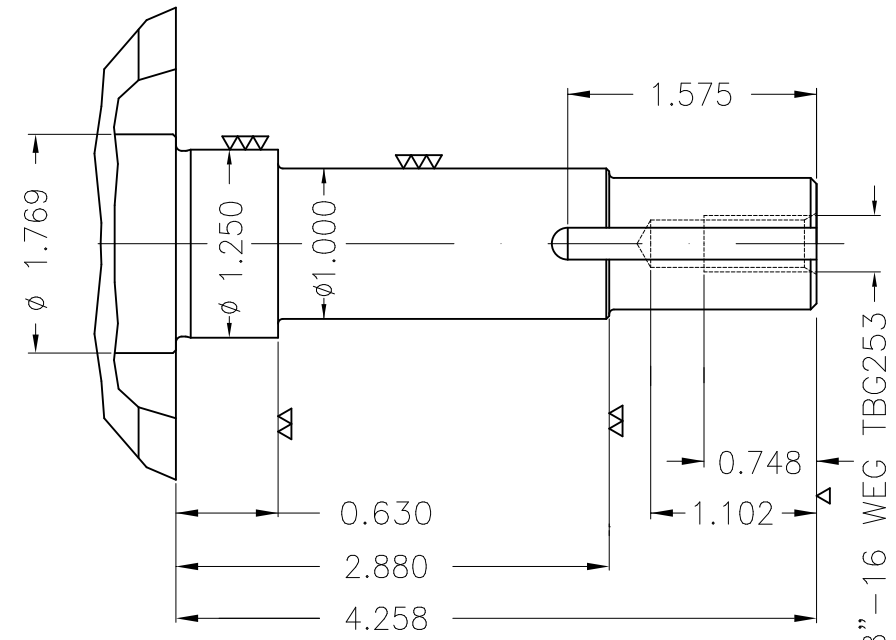

Dimensões em polegada
Dimensions in inches

THIS IS AN UPDATED REVISION, THE
PREVIOUS ONE MUST BE DISREGARDED.

EUNC 3/8" - 16 WEG TBG253

Color Munsell N 1 matte black
Painting plan 207N
Mounting F-1/B34R(D)

| ECM | LOC | SUMMARY OF MODIFICATIONS | | | EXECUTED | CHECKED | RELEASED | DATE | VER |
|----------|------------|--------------------------|--|---------------------|----------|---------|----------|------|-----|
| EXECUTED | USERADMIN | | THREE P. MOTOR TEFC ROLLED STEEL NEMA P. | | | | | | |
| CHECKED | | | FRAME 213/5JM IP55 TEFC | | | | | | |
| RELEASED | | | WEG code: 13180570 | | | | | | |
| REL DT | 24.07.2017 | WMO | Jaragua do Sul | Product Engineering | SHEET | 1 / 1 | | | |

10 HP 04 Poles 60Hz