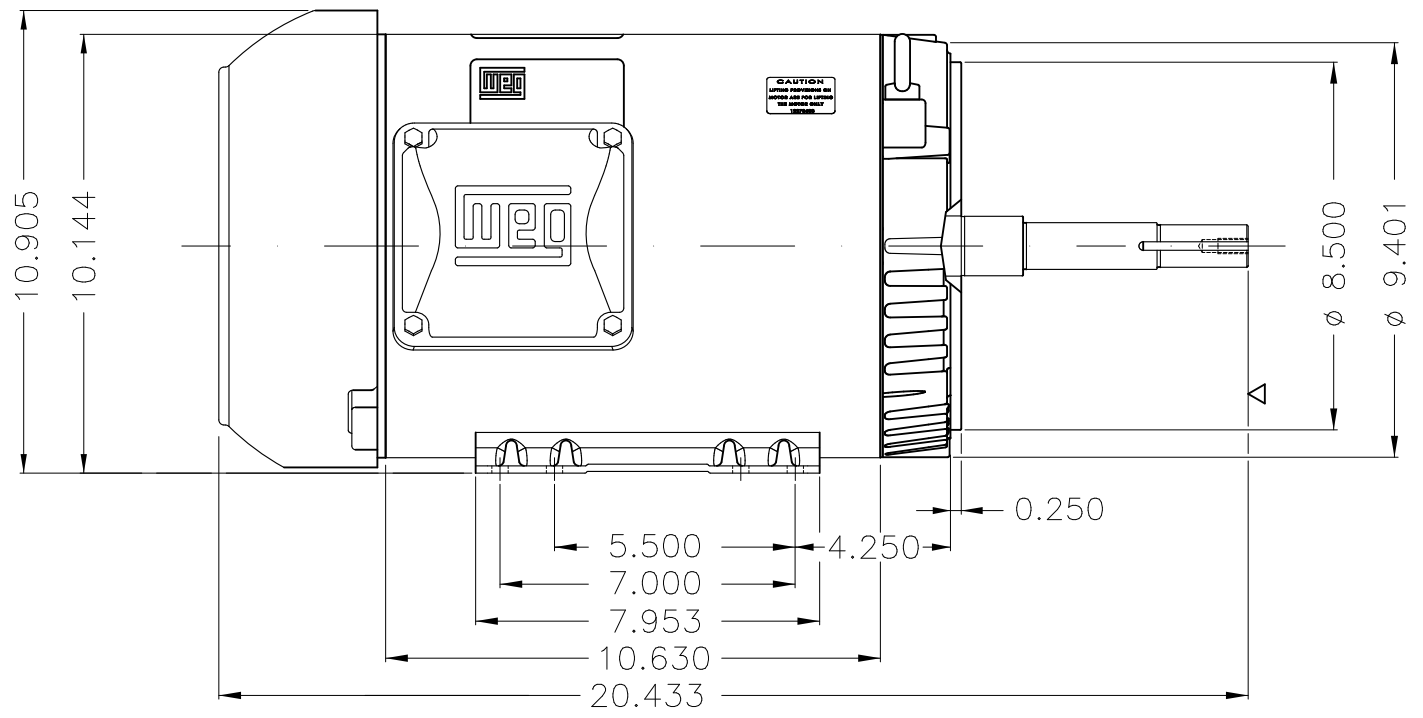

Dimensões em polegada
Dimensions in inches

THIS IS AN UPDATED REVISION, THE
PREVIOUS ONE MUST BE DISREGARDED.

EUNC 3/8" - 16 WEG TBG253

Color Munsell N 1 matte black
Painting plan 207N
Mounting F-1/B34R(D)

| ECM | LOC | SUMMARY OF MODIFICATIONS | | | EXECUTED | CHECKED | RELEASED | DATE | VER |
|----------|------------|--------------------------|--|---------------------|----------|---------|----------|------|-----|
| EXECUTED | USERADMIN | | THREE P. MOTOR TEFC ROLLED STEEL NEMA P. | | | | | | |
| CHECKED | | | FRAME 213/5JM IP55 TEFC | | | | | | |
| RELEASED | | | WEG code: 13180570 | | | | | | |
| REL DT | 24.07.2017 | WMO | Jaragua do Sul | Product Engineering | SHEET | 1 / 1 | | | |

10 HP 04 Poles 60Hz