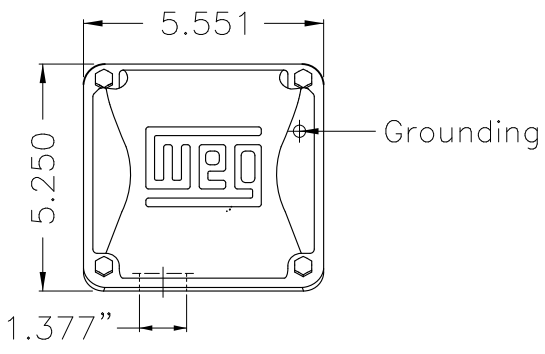

Dimensões em polegada
Dimensions in inches

THIS IS AN UPDATED REVISION, THE
PREVIOUS ONE MUST BE DISREGARDED.

EUNC 3/8" - 16 WEG TBG253

Color Munsell N 1 matte black
Painting plan 207N
Mounting F-1/B34R(D)

| ECM | LOC | SUMMARY OF MODIFICATIONS | | | EXECUTED | CHECKED | RELEASED | DATE | VER |
|----------|------------|--------------------------|--|---------------------|----------|---------|----------|------|-----|
| EXECUTED | USERADMIN | | THREE P. MOTOR TEFC ROLLED STEEL NEMA P. | | | | | | |
| CHECKED | | | FRAME 213/5JM IP55 TEFC | | | | | | |
| RELEASED | | | WEG code: 13180570 | | | | | | |
| REL DT | 24.07.2017 | WMO | Jaragua do Sul | Product Engineering | SHEET | 1 / 1 | | | |