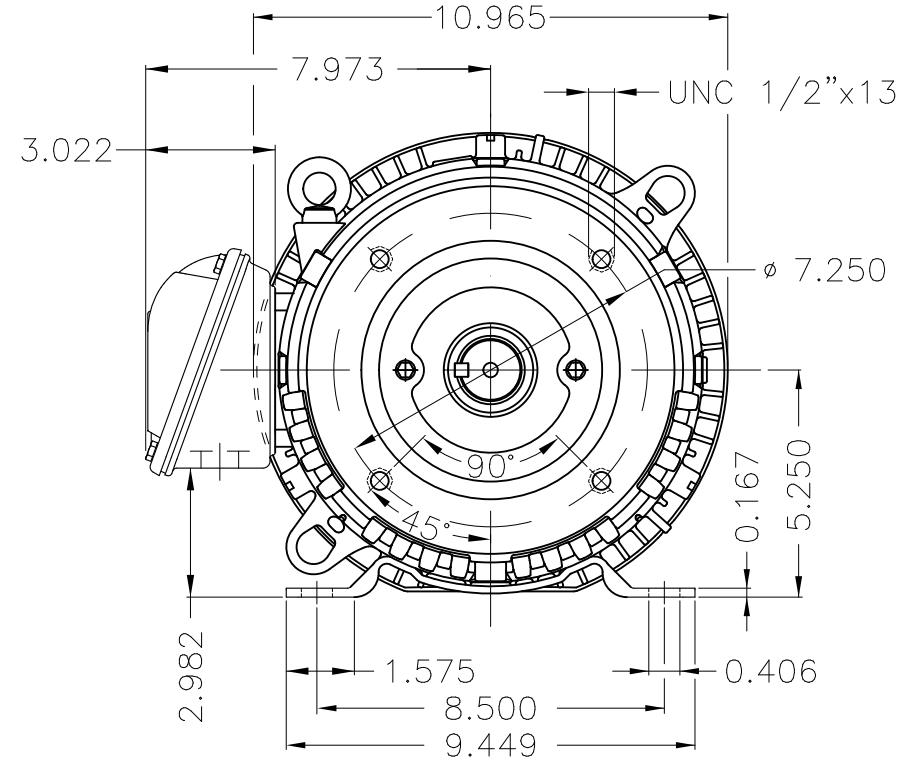

Dimensões em polegada
Dimensions in inches

THIS IS AN UPDATED REVISION, THE
PREVIOUS ONE MUST BE DISREGARDED.

EUNC 3/8" - 16 WEG TBG253

Color Munsell N 1 matte black
Painting plan 207N
Mounting F-1/B34R(D)

| ECM | LOC | SUMMARY OF MODIFICATIONS | | | EXECUTED | CHECKED | RELEASED | DATE | VER |
|----------|------------|--------------------------|--|---------------------|----------|---------|----------|------|-----|
| EXECUTED | USERADMIN | | THREE P. MOTOR TEFC ROLLED STEEL NEMA P. | | | | | | |
| CHECKED | | | FRAME 213/5JM IP55 TEFC | | | | | | |
| RELEASED | | | WEG code: 13180570 | | | | | | |
| REL DT | 24.07.2017 | WMO | Jaragua do Sul | Product Engineering | SHEET | 1 / 1 | | | |

10 HP 04 Poles 60Hz