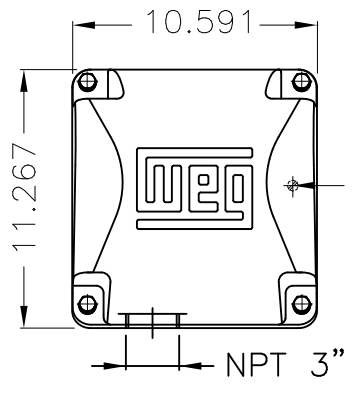

Dimensões em polegada
Dimensions in inches

THIS IS AN UPDATED REVISION, THE
PREVIOUS ONE MUST BE DISREGARDED.

Main terminal box

Grounding for leads 25-50 mm² / 3-1 AWG

Center hole
DUNC 5/8"-11 WEG TBG12
(DIN 332)

Grounding for leads 25-185 mm² / 3AWG-350MCM

Color RAL 5009
Painting plan 203A
Mounting V1

ECM	LOC	SUMMARY OF MODIFICATIONS	EXECUTED	CHECKED	RELEASED	DATE	VER
EXECUTED	USERADMIN	THREE PHASE W22 P-BASE MOTOR PREMIUM EFF					
CHECKED		FRAME 364/5HP IP55 TEFC					
RELEASED		WEG code: 13016769					
REL DT	24.07.2017	WMO Jaragua do Sul	Product Engineering	SHEET	1 / 1		