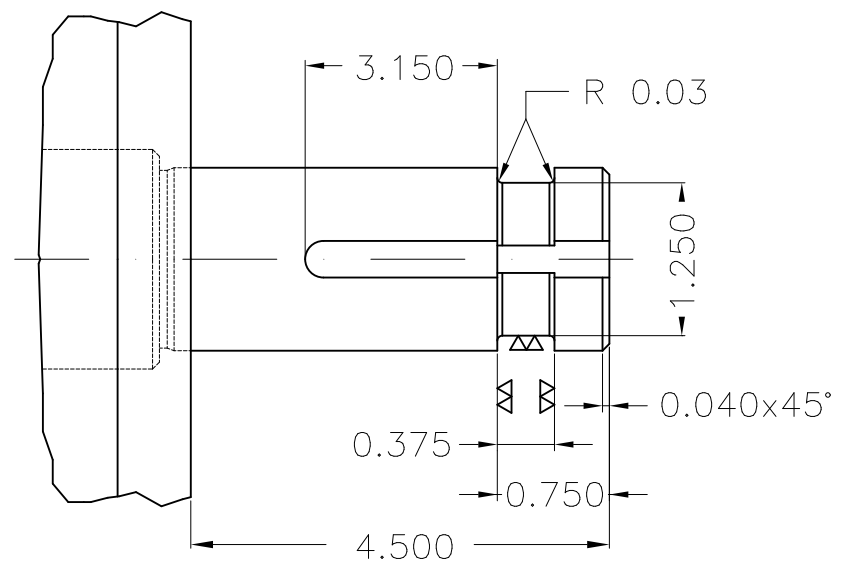

Dimensões em polegada
Dimensions in inches

THIS IS AN UPDATED REVISION, THE
PREVIOUS ONE MUST BE DISREGARDED.

Main terminal box

Grounding for leads 25-50 mm² / 3-1 AWG

Center hole
DUNC 5/8"-11 WEG TBG12
(DIN 332)

Grounding for leads 25-185 mm² / 3AWG-350MCM

Color RAL 5009
Painting plan 203A
Mounting V1

ECM	LOC	SUMMARY OF MODIFICATIONS	EXECUTED	CHECKED	RELEASED	DATE	VER
EXECUTED	USERADMIN	THREE PHASE W22 P-BASE MOTOR PREMIUM EFF					
CHECKED		FRAME 364/5HP IP55 TEFC					
RELEASED		WEG code: 13016769					
REL DT	24.07.2017	WMO Jaragua do Sul	Product Engineering	SHEET	1 / 1		