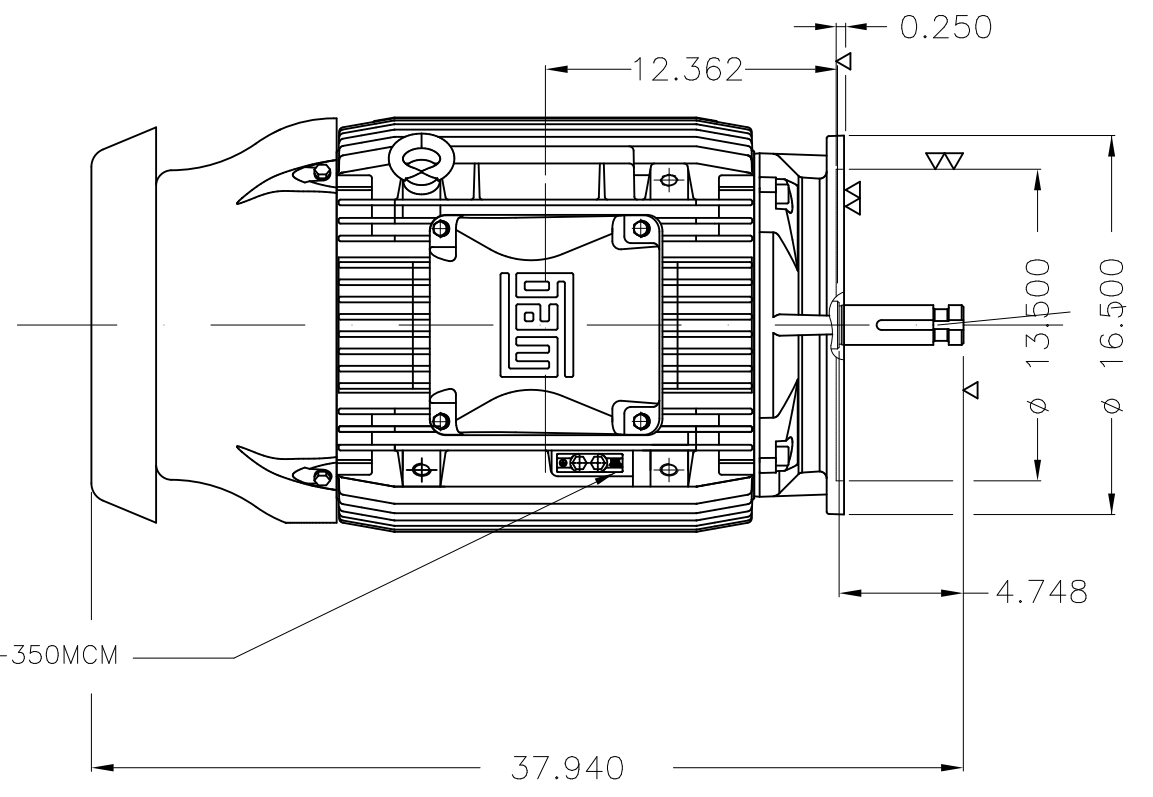

Dimensões em polegada
Dimensions in inches

THIS IS AN UPDATED REVISION, THE
PREVIOUS ONE MUST BE DISREGARDED.

Main terminal box

Grounding for leads 25-50 mm² / 3-1 AWG

Center hole
DUNC 5/8"-11 WEG TBG12
(DIN 332)

Grounding for leads 25-185 mm² / 3AWG-350MCM

Color RAL 5009
Painting plan 203A
Mounting V1

ECM	LOC	SUMMARY OF MODIFICATIONS	EXECUTED	CHECKED	RELEASED	DATE	VER
EXECUTED	USERADMIN	THREE PHASE W22 P-BASE MOTOR PREMIUM EFF					
CHECKED		FRAME 364/5HP IP55 TEFC					
RELEASED		WEG code: 13016769					
REL DT	24.07.2017	WMO Jaragua do Sul	Product Engineering	SHEET	1 / 1		