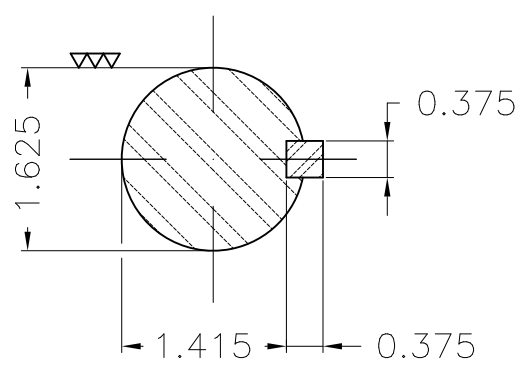

Dimensões em polegada
Dimensions in inches

THIS IS AN UPDATED REVISION, THE
PREVIOUS ONE MUST BE DISREGARDED.

Main terminal box

Grounding for leads 25-50 mm² / 3-1 AWG

Center hole
DUNC 5/8"-11 WEG TBG12
(DIN 332)

Grounding for leads 25-185 mm² / 3AWG-350MCM

Color RAL 5009
Painting plan 203A
Mounting V1

ECM	LOC	SUMMARY OF MODIFICATIONS	EXECUTED	CHECKED	RELEASED	DATE	VER
EXECUTED	USERADMIN	THREE PHASE W22 P-BASE MOTOR PREMIUM EFF					
CHECKED		FRAME 364/5HP IP55 TEFC					
RELEASED		WEG code: 13016769					
REL DT	24.07.2017	WMO Jaragua do Sul	Product Engineering	SHEET	1 / 1		