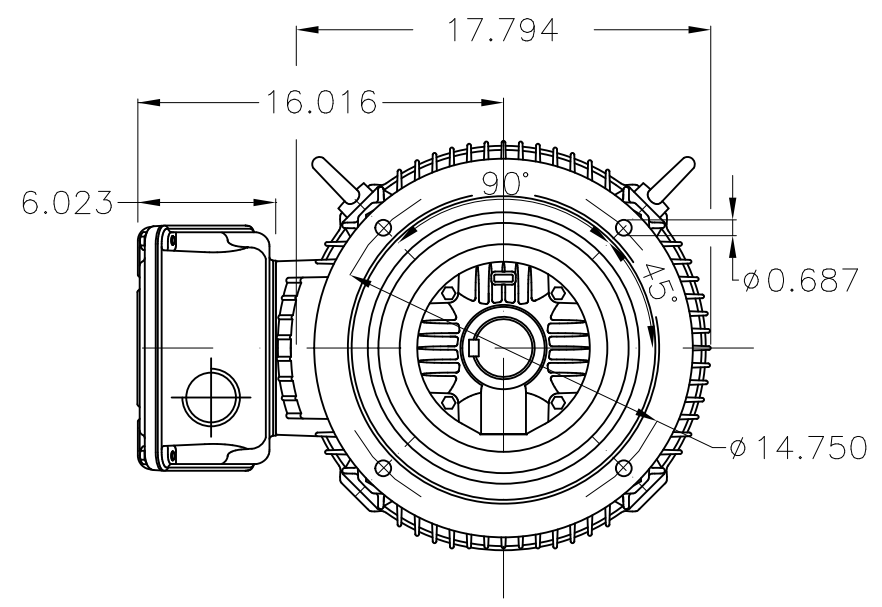

Dimensões em polegada
Dimensions in inches

THIS IS AN UPDATED REVISION, THE
PREVIOUS ONE MUST BE DISREGARDED.

Main terminal box

Grounding for leads 25-50 mm² / 3-1 AWG

Center hole
DUNC 5/8"-11 WEG TBG12
(DIN 332)

Grounding for leads 25-185 mm² / 3AWG-350MCM

Color RAL 5009
Painting plan 203A
Mounting V1

ECM	LOC	SUMMARY OF MODIFICATIONS	EXECUTED	CHECKED	RELEASED	DATE	VER
EXECUTED	USERADMIN	THREE PHASE W22 P-BASE MOTOR PREMIUM EFF					
CHECKED		FRAME 364/5HP IP55 TEFC					
RELEASED		WEG code: 13016769					
REL DT	24.07.2017	WMO Jaragua do Sul	Product Engineering	SHEET	1 / 1		

75 HP 02 Poles 60Hz

A