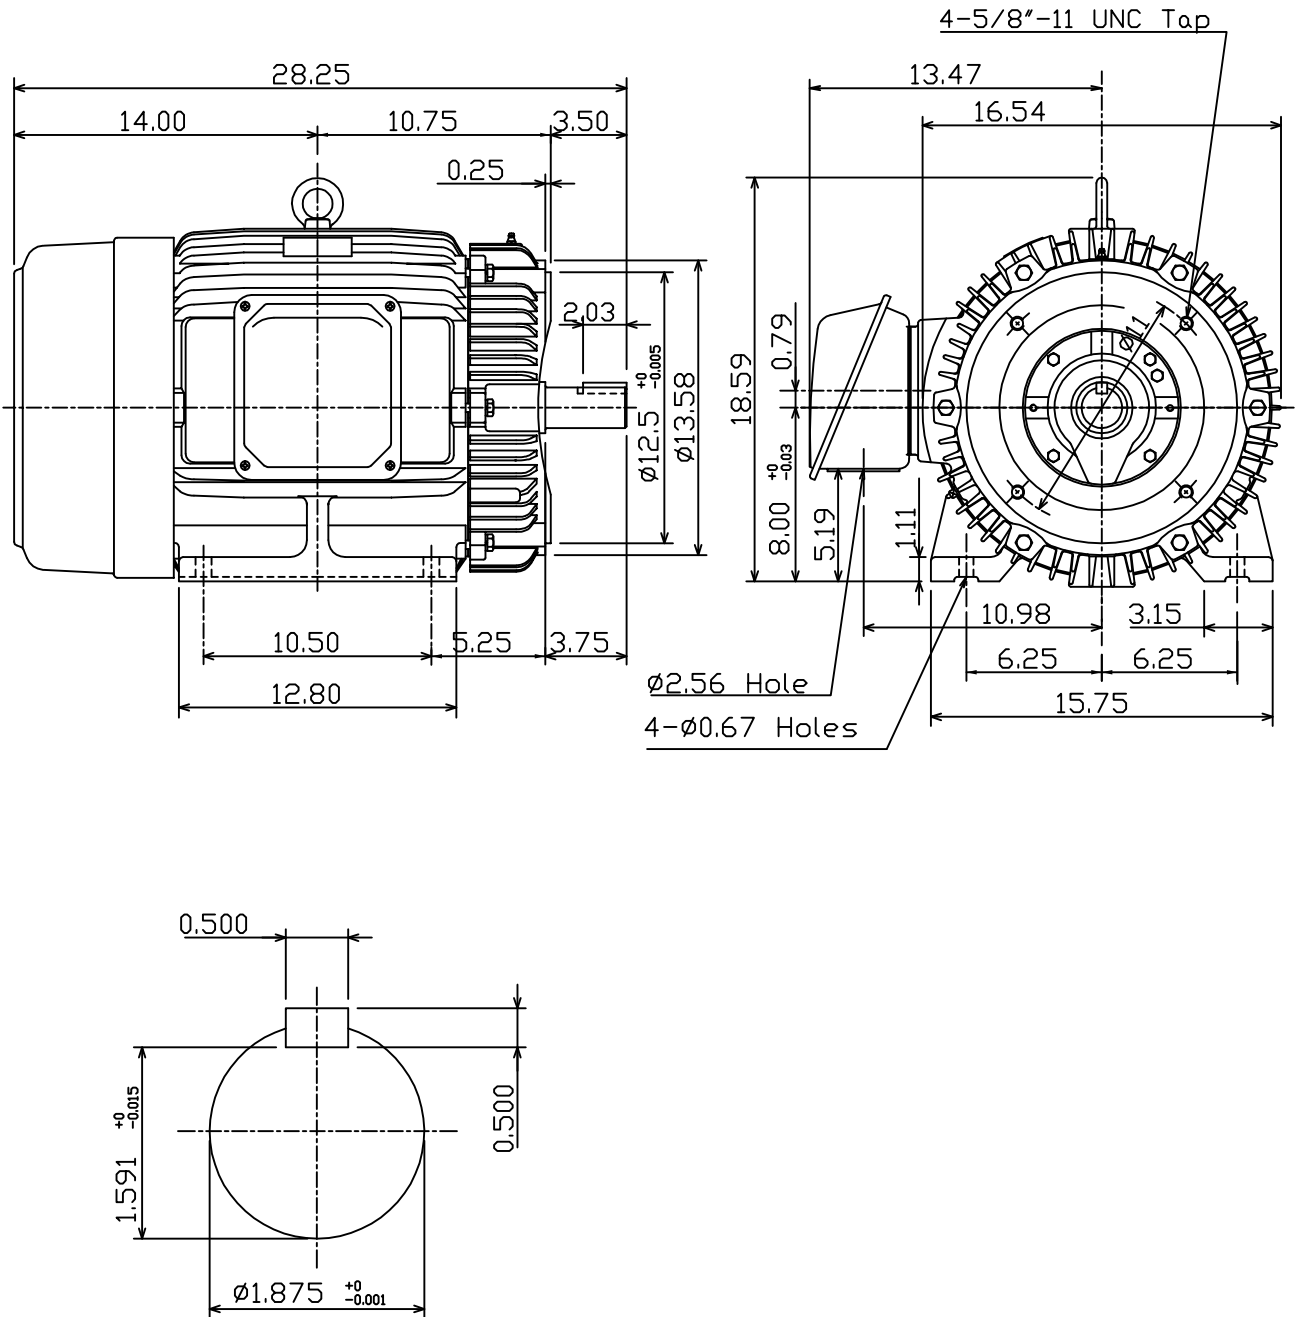

DATE
JULY 9, 2012

OUTLINE DIMENSIONS
3-PHASE INDUCTION MOTOR

MOTOR TYPE:
AEHH8P-CF
FRAME NO. 324TSC

CAT. #: NP0402C

Pole	HP	kW	Hz	VOLT	r/min(rpm)
2	40	29.8	60	230/460	3600

Ins	Rating	Dimension in	Approx Weight	Bearings	
F	CONT.	inches	635 lbs	DE: 6312	NDE: 6212

Totally Enclosed Fan-Cooled Type. Squirrel-cage Rotor.

07.09.12

DWN.	K.L.KUD	04 -21 11
CHKD.	K.L.KUD	04 -21 11
APPD.	M.C.TSAI	04 -21 11

TECO Westinghouse

DWG NO.
31049J354101