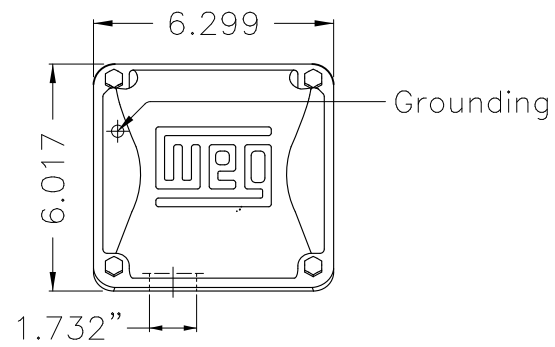

1 2

Dimensões em polegada
Dimensions in inches

5 6

THIS IS AN UPDATED REVISION, THE
PREVIOUS ONE MUST BE DISREGARDED.

Color Munsell N 1 matte black
Painting plan 207N
Mounting F-1/B3R(D)

| ECM | LOC | SUMMARY OF MODIFICATIONS | EXECUTED | CHECKED | RELEASED | DATE | VER |
|----------|------------|--|---------------------|---------|----------|------|-----|
| EXECUTED | USERADMIN | THREE P. MOTOR TEFC ROLLED STEEL NEMA P. | | | | | |
| CHECKED | | FRAME 254/6T IP55 TEFC | | | | | |
| RELEASED | | WEG code: 12812066 | | | | | |
| REL DT | 24.07.2017 | WMO Jaragua do Sul | Product Engineering | SHEET | 1 / 1 | | |

15 HP 04 Poles 60Hz

A