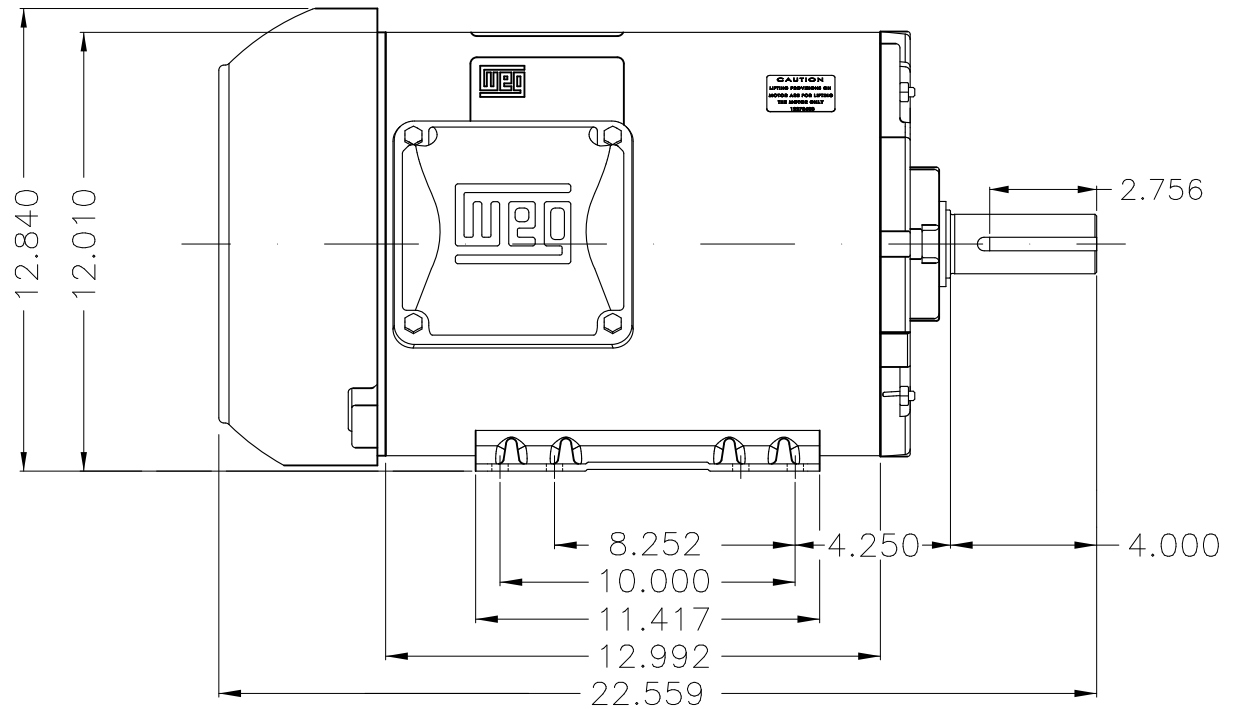

1 2

Dimensões em polegada
Dimensions in inches

5 6

THIS IS AN UPDATED REVISION, THE
PREVIOUS ONE MUST BE DISREGARDED.

Color Munsell N 1 matte black
Painting plan 207N
Mounting F-1/B3R(D)

| ECM | LOC | SUMMARY OF MODIFICATIONS | EXECUTED | CHECKED | RELEASED | DATE | VER |
|----------|------------|--|---------------------|---------|----------|------|-----|
| EXECUTED | USERADMIN | THREE P. MOTOR TEFC ROLLED STEEL NEMA P. | | | | | |
| CHECKED | | FRAME 254/6T IP55 TEFC | | | | | |
| RELEASED | | WEG code: 12812066 | | | | | |
| REL DT | 24.07.2017 | WMO Jaragua do Sul | Product Engineering | SHEET | 1 / 1 | | |

15 HP 04 Poles 60Hz

A