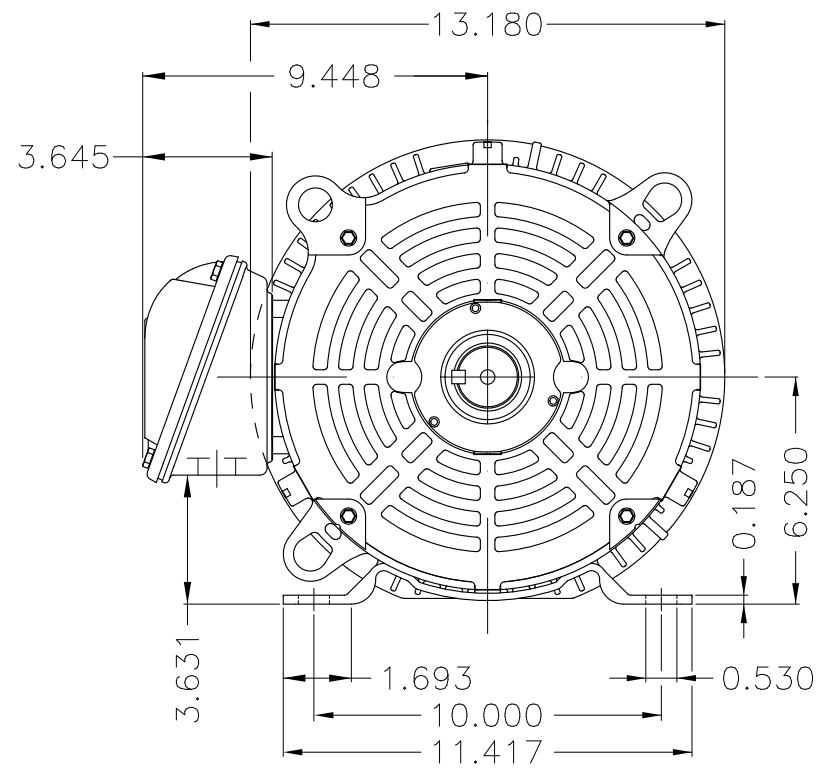

1 2

Dimensões em polegada
Dimensions in inches

5 6

THIS IS AN UPDATED REVISION, THE
PREVIOUS ONE MUST BE DISREGARDED.

Color Munsell N 1 matte black
Painting plan 207N
Mounting F-1/B3R(D)

| ECM | LOC | SUMMARY OF MODIFICATIONS | EXECUTED | CHECKED | RELEASED | DATE | VER |
|----------|------------|--|---------------------|---------|----------|------|-----|
| EXECUTED | USERADMIN | THREE P. MOTOR TEFC ROLLED STEEL NEMA P. | | | | | |
| CHECKED | | FRAME 254/6T IP55 TEFC | | | | | |
| RELEASED | | WEG code: 12812066 | | | | | |
| REL DT | 24.07.2017 | WMO Jaragua do Sul | Product Engineering | SHEET | 1 / 1 | | |

15 HP 04 Poles 60Hz

A