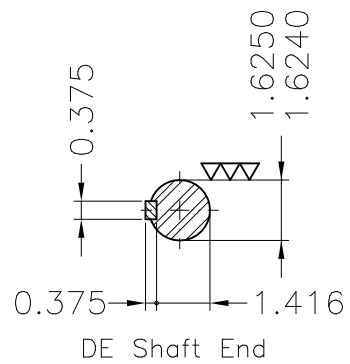

1 2

Dimensões em polegada
Dimensions in inches

5 6

THIS IS AN UPDATED REVISION, THE
PREVIOUS ONE MUST BE DISREGARDED.

Color Munsell N 1 matte black
Painting plan 207N
Mounting F-1/B3R(D)

| ECM | LOC | SUMMARY OF MODIFICATIONS | EXECUTED | CHECKED | RELEASED | DATE | VER |
|----------|------------|--|---------------------|---------|----------|------|-----|
| EXECUTED | USERADMIN | THREE P. MOTOR TEFC ROLLED STEEL NEMA P. | | | | | |
| CHECKED | | FRAME 254/6T IP55 TEFC | | | | | |
| RELEASED | | WEG code: 12812066 | | | | | |
| REL DT | 24.07.2017 | WMO Jaragua do Sul | Product Engineering | SHEET | 1 / 1 | | |

15 HP 04 Poles 60Hz

A