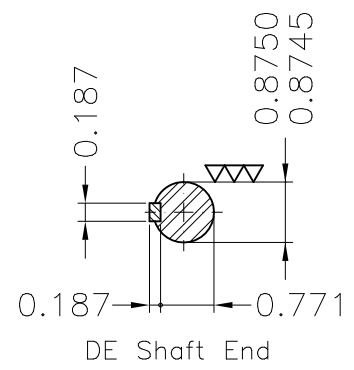

Dimensões em polegada
Dimensions in inches

THIS IS AN UPDATED REVISION, THE
PREVIOUS ONE MUST BE DISREGARDED.

Color Munsell N 1 matte black
Painting plan 207N
Mounting F-1/B34R(D)

ECM	LOC	SUMMARY OF MODIFICATIONS	EXECUTED	CHECKED	RELEASED	DATE	VER
EXECUTED	USERADMIN	THREE PHASE ODP ROLLED STEEL NEMA PREM.					
CHECKED		FRAME 143/5TC ODP					
RELEASED		WEG code: 12628877					
REL DT	24.07.2017	WMO Jaragua do Sul	Product Engineering	SHEET	1 / 1		

3 HP 02 Poles 60Hz

A