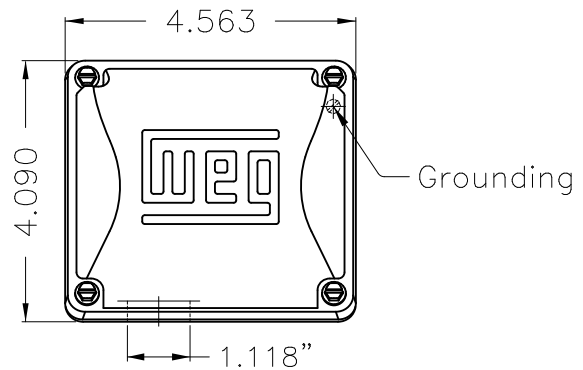

Dimensões em polegada
Dimensions in inches

THIS IS AN UPDATED REVISION, THE
PREVIOUS ONE MUST BE DISREGARDED.

Color Munsell N 1 matte black
Painting plan 207N
Mounting F-1/B34R(D)

ECM	LOC	SUMMARY OF MODIFICATIONS	EXECUTED	CHECKED	RELEASED	DATE	VER
EXECUTED	USERADMIN	THREE PHASE ODP ROLLED STEEL NEMA PREM.					
CHECKED		FRAME 143/5TC ODP					
RELEASED		WEG code: 12628877					
REL DT	24.07.2017	WMO Jaragua do Sul	Product Engineering	SHEET	1 / 1		