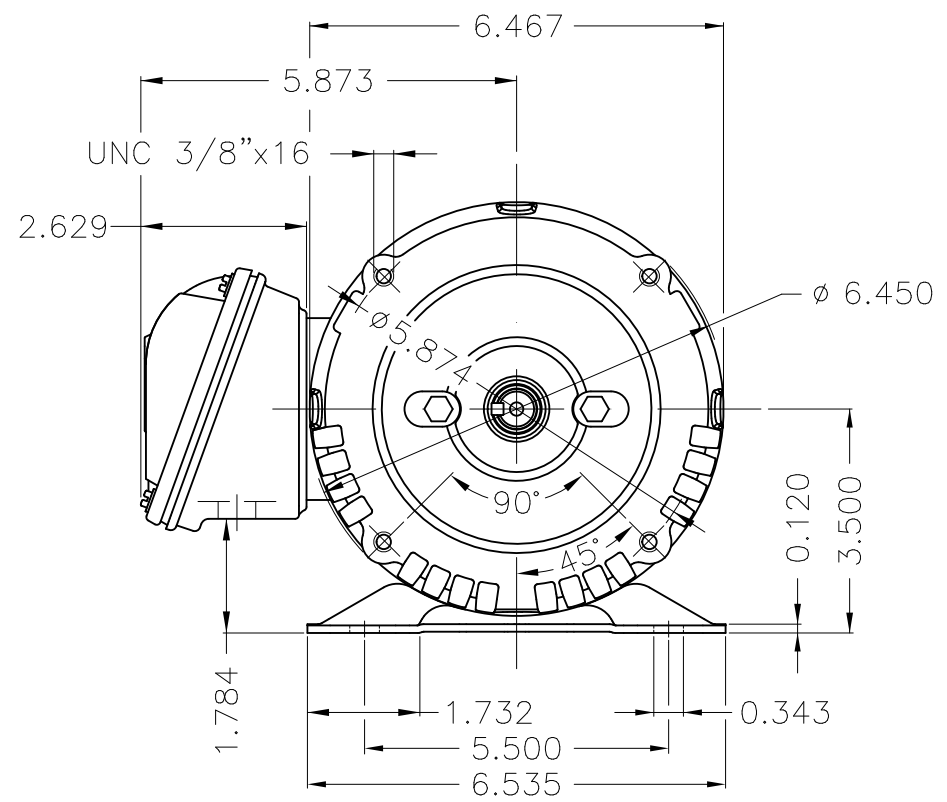

Dimensões em polegada
Dimensions in inches

THIS IS AN UPDATED REVISION, THE
PREVIOUS ONE MUST BE DISREGARDED.

Color Munsell N 1 matte black
Painting plan 207N
Mounting F-1/B34R(D)

ECM	LOC	SUMMARY OF MODIFICATIONS	EXECUTED	CHECKED	RELEASED	DATE	VER
EXECUTED	USERADMIN	THREE PHASE ODP ROLLED STEEL NEMA PREM.					
CHECKED		FRAME 143/5TC ODP					
RELEASED		WEG code: 12628877					
REL DT	24.07.2017	WMO Jaragua do Sul	Product Engineering	SHEET	1 / 1		

3 HP 02 Poles 60Hz

A