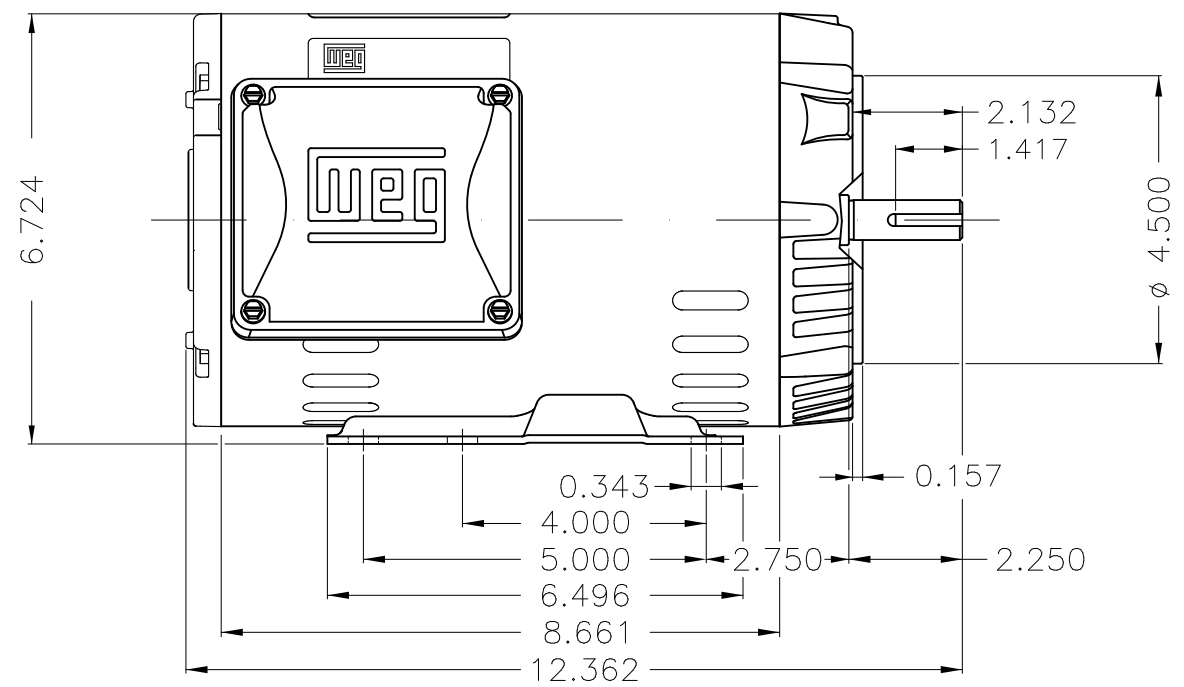

Dimensões em polegada
Dimensions in inches

THIS IS AN UPDATED REVISION, THE
PREVIOUS ONE MUST BE DISREGARDED.

Color Munsell N 1 matte black
Painting plan 207N
Mounting F-1/B34R(D)

ECM	LOC	SUMMARY OF MODIFICATIONS	EXECUTED	CHECKED	RELEASED	DATE	VER
EXECUTED	USERADMIN	THREE PHASE ODP ROLLED STEEL NEMA PREM.					
CHECKED		FRAME 143/5TC ODP					
RELEASED		WEG code: 12628877					
REL DT	24.07.2017	WMO Jaragua do Sul	Product Engineering	SHEET	1 / 1		

3 HP 02 Poles 60Hz

A