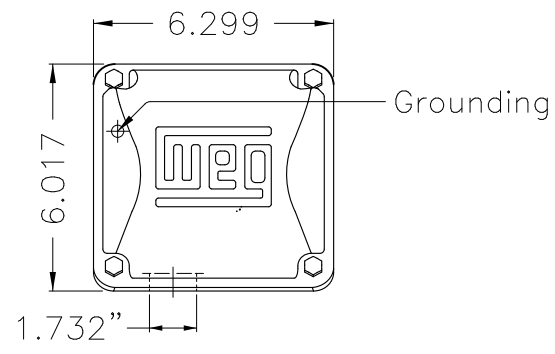

Dimensões em polegada
Dimensions in inches

THIS IS AN UPDATED REVISION, THE
PREVIOUS ONE MUST BE DISREGARDED.

Color Munsell N 1 matte black
Painting plan 207N
Mounting F-1/B34R(D)

ECM	LOC	SUMMARY OF MODIFICATIONS			EXECUTED	CHECKED	RELEASED	DATE	VER
EXECUTED	USERADMIN		THREE PHASE ODP ROLLED STEEL NEMA PREM.						
CHECKED			FRAME 254/6JM ODP						
RELEASED			WEG code: 12828123						
REL DT	24.07.2017	WMO	Jaragua do Sul	Product Engineering	SHEET	1 / 1			