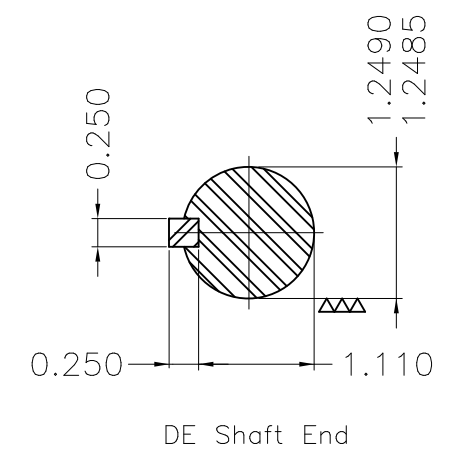

Dimensões em polegada
Dimensions in inches

THIS IS AN UPDATED REVISION, THE
PREVIOUS ONE MUST BE DISREGARDED.

Color Munsell N 1 matte black
Painting plan 207N
Mounting F-1/B34R(D)

ECM	LOC	SUMMARY OF MODIFICATIONS			EXECUTED	CHECKED	RELEASED	DATE	VER
EXECUTED	USERADMIN		THREE PHASE ODP ROLLED STEEL NEMA PREM.						
CHECKED			FRAME 254/6JM ODP						
RELEASED			WEG code: 12828123						
REL DT	24.07.2017	WMO	Jaragua do Sul	Product Engineering	SHEET	1 / 1			

10 HP 06 Poles 60Hz