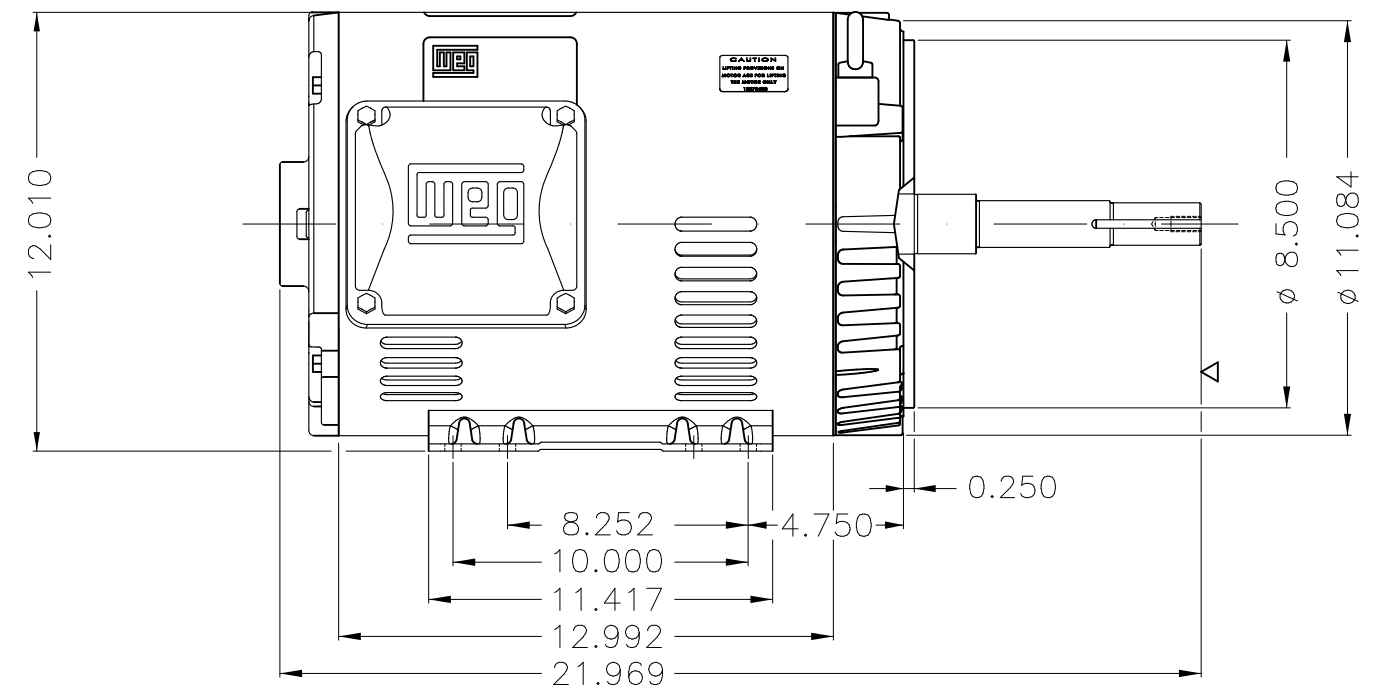

Dimensões em polegada
Dimensions in inches

THIS IS AN UPDATED REVISION, THE
PREVIOUS ONE MUST BE DISREGARDED.

Color Munsell N 1 matte black
Painting plan 207N
Mounting F-1/B34R(D)

ECM	LOC	SUMMARY OF MODIFICATIONS			EXECUTED	CHECKED	RELEASED	DATE	VER
EXECUTED	USERADMIN		THREE PHASE ODP ROLLED STEEL NEMA PREM.						
CHECKED			FRAME 254/6JM ODP						
RELEASED			WEG code: 12828123						
REL DT	24.07.2017	WMO	Jaragua do Sul	Product Engineering	SHEET	1 / 1			

10 HP 06 Poles 60Hz