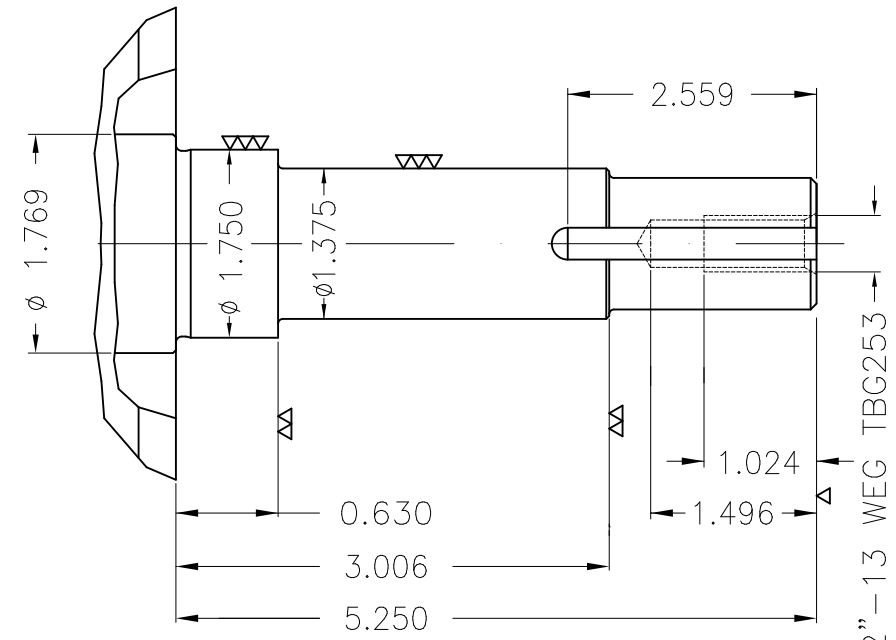

Dimensões em polegada
Dimensions in inches

THIS IS AN UPDATED REVISION, THE
PREVIOUS ONE MUST BE DISREGARDED.

Color Munsell N 1 matte black
Painting plan 207N
Mounting F-1/B34R(D)

ECM	LOC	SUMMARY OF MODIFICATIONS			EXECUTED	CHECKED	RELEASED	DATE	VER
EXECUTED	USERADMIN		THREE PHASE ODP ROLLED STEEL NEMA PREM.						
CHECKED			FRAME 254/6JM ODP						
RELEASED			WEG code: 12828123						
REL DT	24.07.2017	WMO	Jaragua do Sul	Product Engineering	SHEET	1 / 1			

10 HP 06 Poles 60Hz