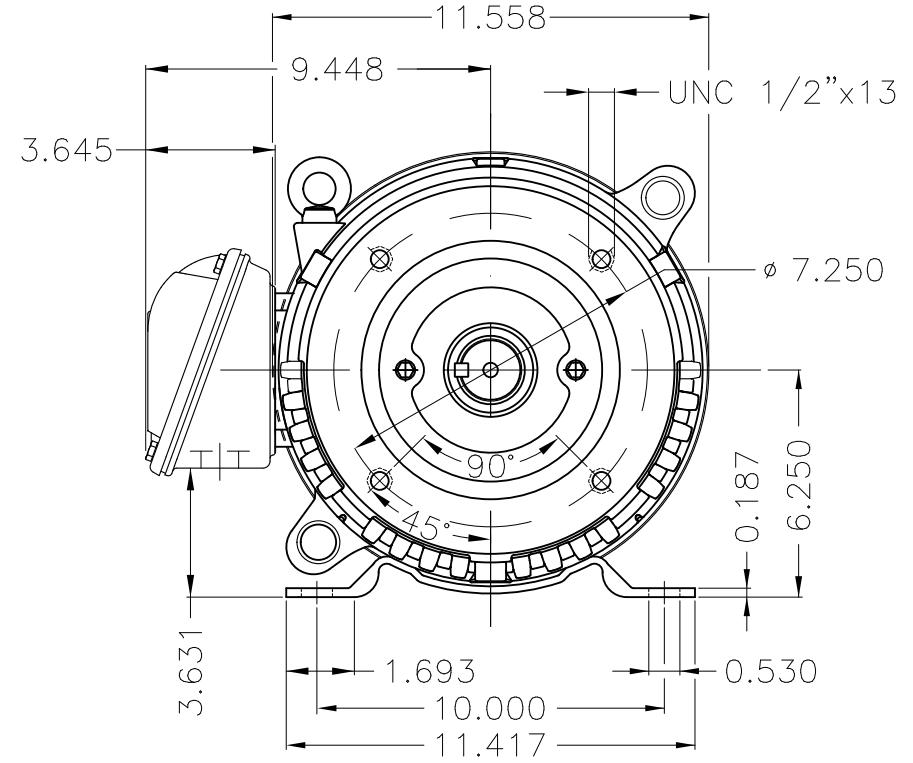

Dimensões em polegada
Dimensions in inches

THIS IS AN UPDATED REVISION, THE
PREVIOUS ONE MUST BE DISREGARDED.

Color Munsell N 1 matte black
Painting plan 207N
Mounting F-1/B34R(D)

ECM	LOC	SUMMARY OF MODIFICATIONS			EXECUTED	CHECKED	RELEASED	DATE	VER
EXECUTED	USERADMIN		THREE PHASE ODP ROLLED STEEL NEMA PREM.						
CHECKED			FRAME 254/6JM ODP						
RELEASED			WEG code: 12828123						
REL DT	24.07.2017	WMO	Jaragua do Sul	Product Engineering	SHEET	1 / 1			

10 HP 06 Poles 60Hz