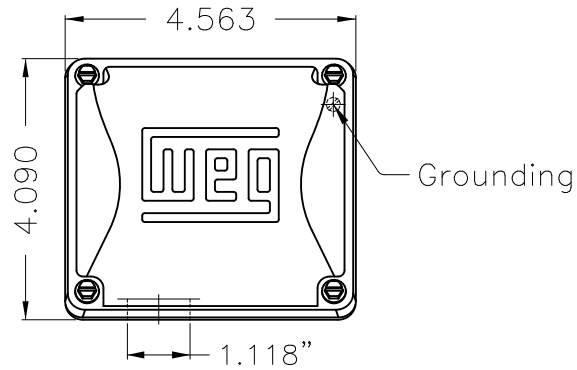

Dimensões em polegada  
Dimensions in inches

THIS IS AN UPDATED REVISION, THE  
PREVIOUS ONE MUST BE DISREGARDED.

Color Munsell N 1 matte black  
Painting plan 207N  
Mounting F-1/B3R(D)

ECM	LOC	SUMMARY OF MODIFICATIONS	EXECUTED	CHECKED	RELEASED	DATE	VER
EXECUTED	USERADMIN	THREE PHASE ODP ROLLED STEEL NEMA PREM.					
CHECKED		FRAME 143/5T ODP					
RELEASED		WEG code: 12674795					
REL DT	24.07.2017	WMO Jaragua do Sul	Product Engineering	SHEET	1 / 1		

2 HP 04 Poles 60Hz

A