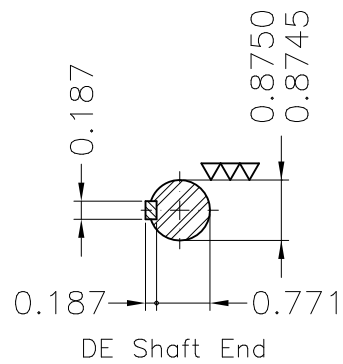

Dimensões em polegada  
Dimensions in inches

THIS IS AN UPDATED REVISION, THE  
PREVIOUS ONE MUST BE DISREGARDED.

Color Munsell N 1 matte black  
Painting plan 207N  
Mounting F-1/B3R(D)

ECM	LOC	SUMMARY OF MODIFICATIONS	EXECUTED	CHECKED	RELEASED	DATE	VER
EXECUTED	USERADMIN	THREE PHASE ODP ROLLED STEEL NEMA PREM.					
CHECKED		FRAME 143/5T ODP					
RELEASED		WEG code: 12674795					
REL DT	24.07.2017	WMO Jaragua do Sul	Product Engineering	SHEET	1 / 1		

2 HP 04 Poles 60Hz

A