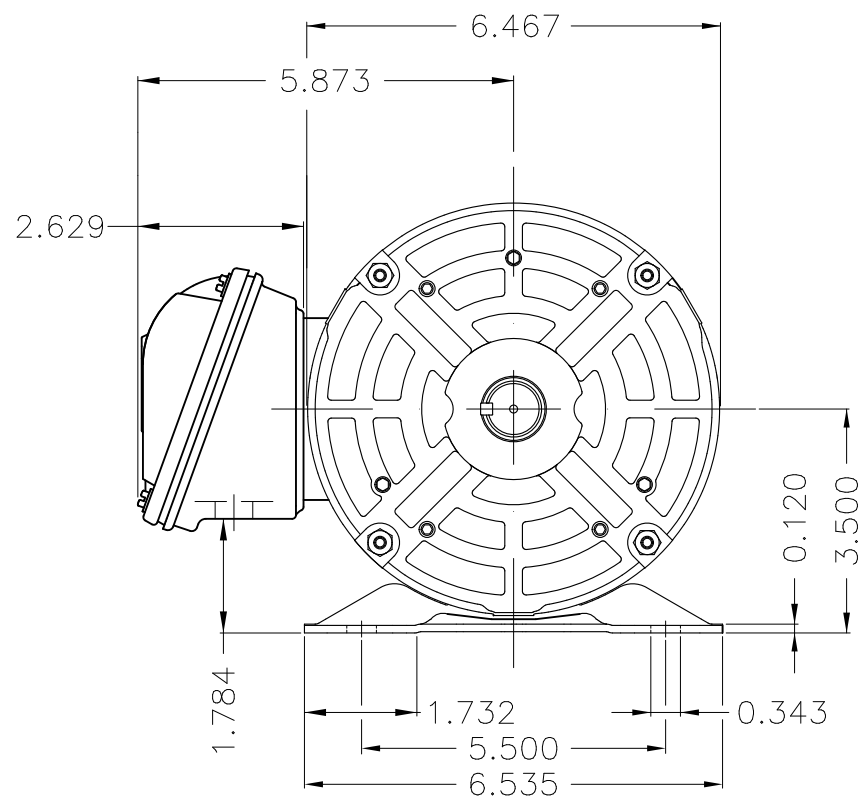

Dimensões em polegada  
Dimensions in inches

THIS IS AN UPDATED REVISION, THE  
PREVIOUS ONE MUST BE DISREGARDED.

Color Munsell N 1 matte black  
Painting plan 207N  
Mounting F-1/B3R(D)

ECM	LOC	SUMMARY OF MODIFICATIONS	EXECUTED	CHECKED	RELEASED	DATE	VER
EXECUTED	USERADMIN	THREE PHASE ODP ROLLED STEEL NEMA PREM.					
CHECKED		FRAME 143/5T ODP					
RELEASED		WEG code: 12674795					
REL DT	24.07.2017	WMO Jaragua do Sul	Product Engineering	SHEET	1 / 1		

2 HP 04 Poles 60Hz

A