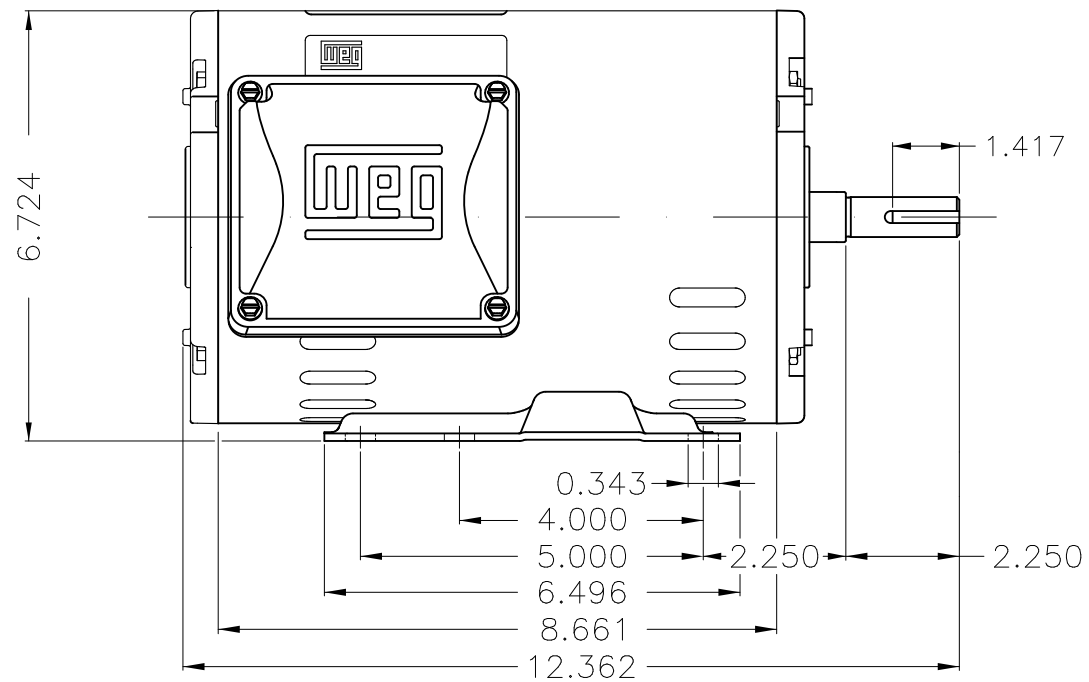

Dimensões em polegada  
Dimensions in inches

THIS IS AN UPDATED REVISION, THE  
PREVIOUS ONE MUST BE DISREGARDED.

Color Munsell N 1 matte black  
Painting plan 207N  
Mounting F-1/B3R(D)

ECM	LOC	SUMMARY OF MODIFICATIONS	EXECUTED	CHECKED	RELEASED	DATE	VER
EXECUTED	USERADMIN	THREE PHASE ODP ROLLED STEEL NEMA PREM.					
CHECKED		FRAME 143/5T ODP					
RELEASED		WEG code: 12674795					
REL DT	24.07.2017	WMO Jaragua do Sul	Product Engineering	SHEET	1 / 1		

2 HP 04 Poles 60Hz

A