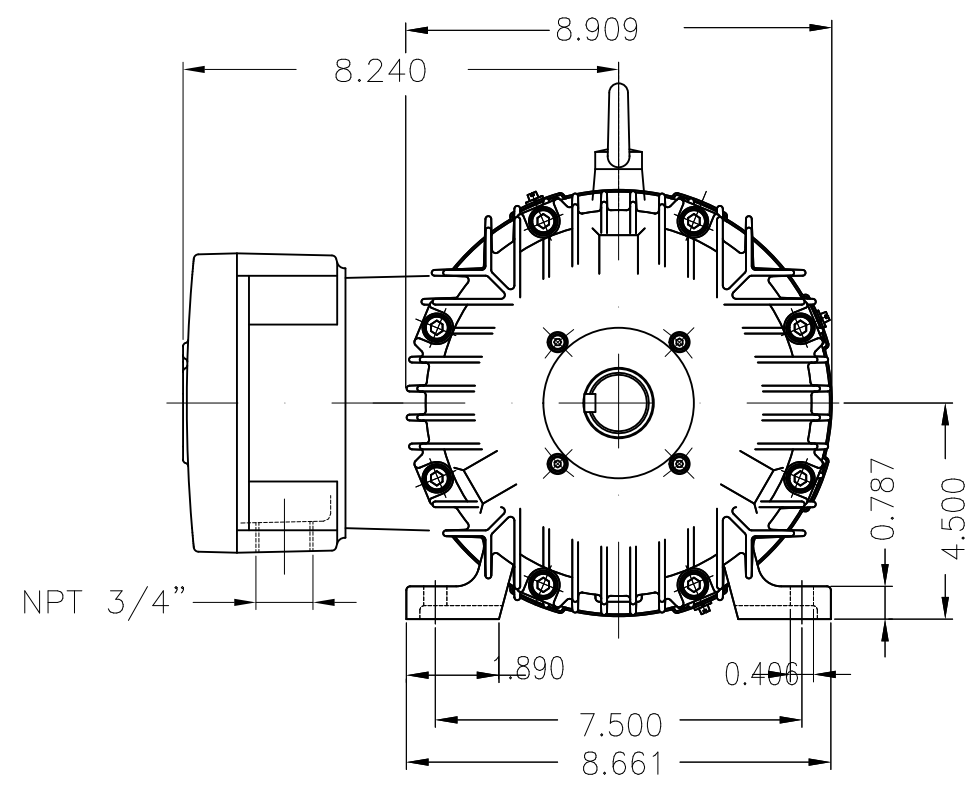

Dimensões em polegada
Dimensions in inches

THIS IS AN UPDATED REVISION, THE
PREVIOUS ONE MUST BE DISREGARDED.

Thermostats 130°C - alarm
Color RAL 5009
Painting plan 202P
Mounting B3R(D)

ECM	LOC	SUMMARY OF MODIFICATIONS	EXECUTED	CHECKED	RELEASED	DATE	VER
EXECUTED	USERADMIN	THREE PHASE EXPL. PROOF MOTOR NEMA P.EFF					
CHECKED		FRAME 184T IP55 TEFC					
RELEASED		WEG code: 11359918					
REL DT	24.07.2017	WMO Jaragua do Sul	Product Engineering	SHEET	1 / 1		

2 HP 06 Poles 60Hz

A