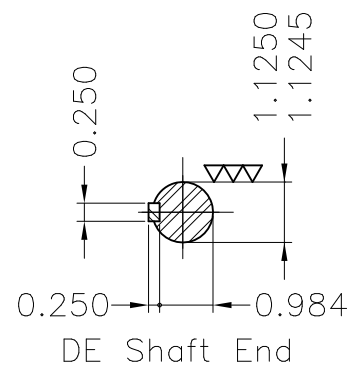

Dimensões em polegada
Dimensions in inches

THIS IS AN UPDATED REVISION, THE
PREVIOUS ONE MUST BE DISREGARDED.

Thermostats 130°C - alarm
Color RAL 5009
Painting plan 202P
Mounting B3R(D)

ECM	LOC	SUMMARY OF MODIFICATIONS	EXECUTED	CHECKED	RELEASED	DATE	VER
EXECUTED	USERADMIN	THREE PHASE EXPL. PROOF MOTOR NEMA P.EFF					
CHECKED		FRAME 184T IP55 TEFC					
RELEASED		WEG code: 11359918					
REL DT	24.07.2017	WMO Jaragua do Sul	Product Engineering	SHEET	1 / 1		

2 HP 06 Poles 60Hz

A