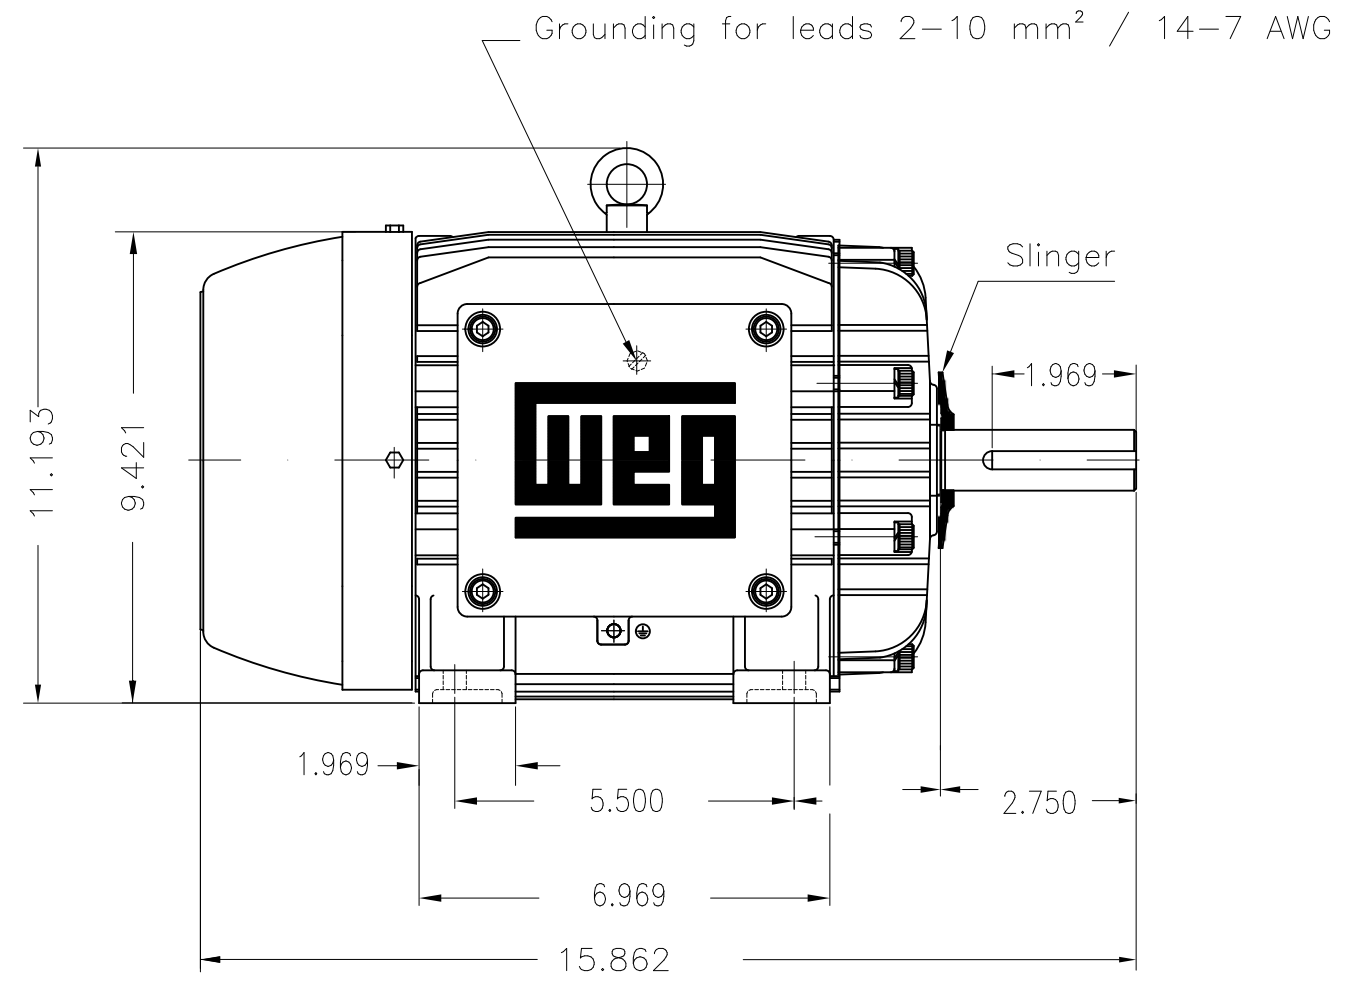

Dimensões em polegada
Dimensions in inches

THIS IS AN UPDATED REVISION, THE
PREVIOUS ONE MUST BE DISREGARDED.

Thermostats 130°C - alarm
Color RAL 5009
Painting plan 202P
Mounting B3R(D)

ECM	LOC	SUMMARY OF MODIFICATIONS	EXECUTED	CHECKED	RELEASED	DATE	VER
EXECUTED	USERADMIN	THREE PHASE EXPL. PROOF MOTOR NEMA P.EFF					
CHECKED		FRAME 184T IP55 TEFC					
RELEASED		WEG code: 11359918					
REL DT	24.07.2017	WMO Jaragua do Sul	Product Engineering	SHEET	1 / 1		

2 HP 06 Poles 60Hz

A