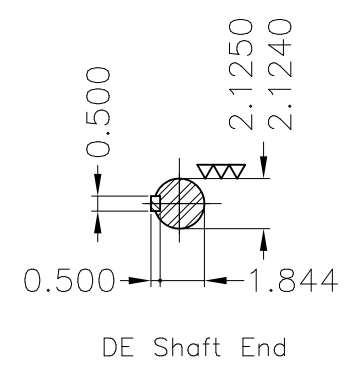

Dimensões em polegada  
Dimensions in inches

THIS IS AN UPDATED REVISION, THE  
PREVIOUS ONE MUST BE DISREGARDED.

Color RAL 5009  
Painting plan 202E  
Mounting B3R(D)

ECM	LOC	SUMMARY OF MODIFICATIONS			EXECUTED	CHECKED	RELEASED	DATE	VER
EXECUTED	USERADMIN	 THREE PH W22 MOTOR COOLING TOWER HIGH EF FRAME 324T IP55 TEFC WEG code: 12174046							
CHECKED									
RELEASED									
REL DT	24.07.2017	WMO	Jaragua do Sul	Product Engineering	SHEET	1 / 1			

7.5/30 HP 08/04 Poles 60Hz