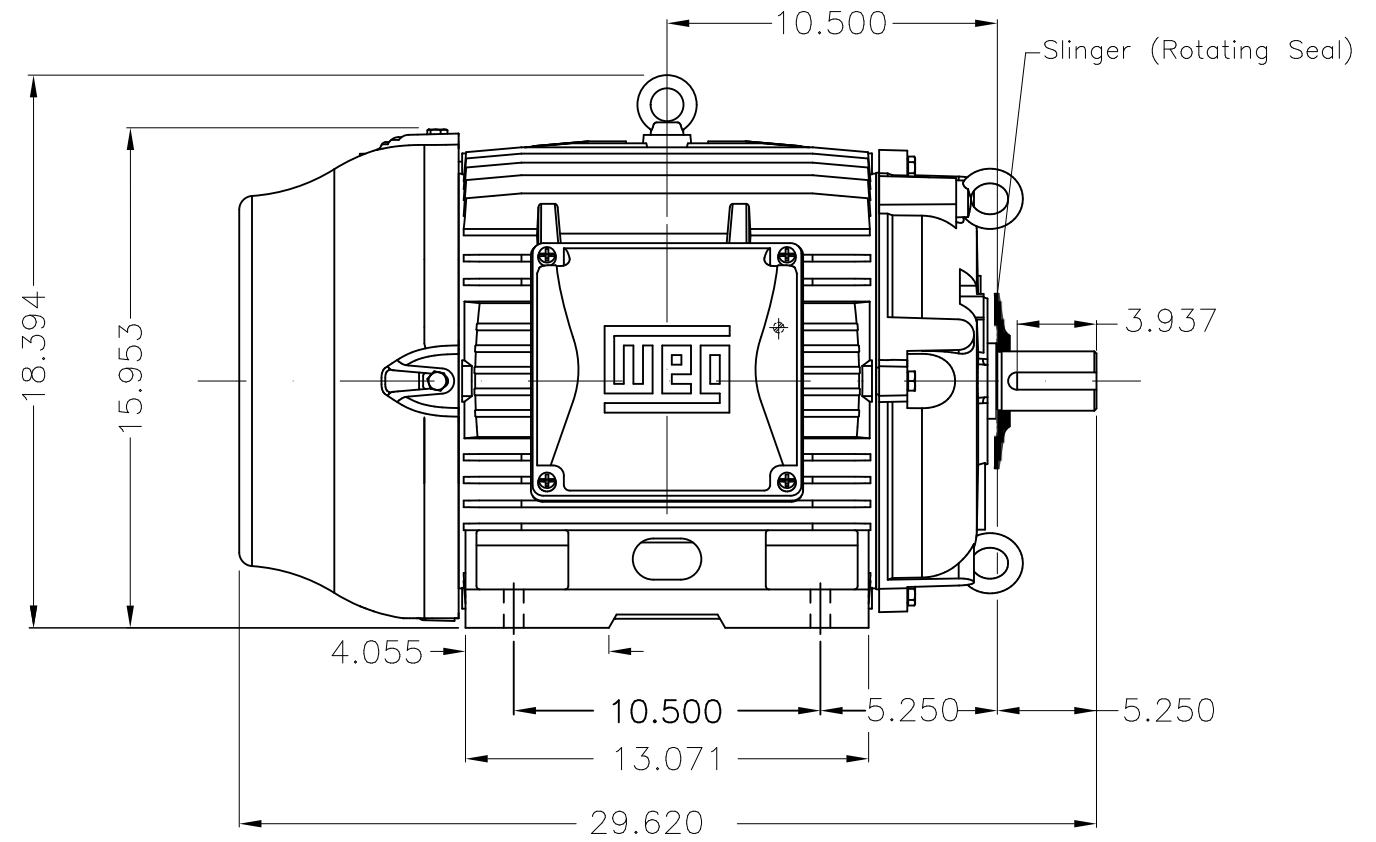

Dimensões em polegada  
Dimensions in inches

THIS IS AN UPDATED REVISION, THE  
PREVIOUS ONE MUST BE DISREGARDED.

Color RAL 5009  
Painting plan 202E  
Mounting B3R(D)

ECM	LOC	SUMMARY OF MODIFICATIONS			EXECUTED	CHECKED	RELEASED	DATE	VER
EXECUTED	USERADMIN	 THREE PH W22 MOTOR COOLING TOWER HIGH EF FRAME 324T IP55 TEFC WEG code: 12174046							
CHECKED									
RELEASED									
REL DT	24.07.2017	WMO	Jaragua do Sul	Product Engineering	SHEET	1 / 1			

7.5/30 HP 08/04 Poles 60Hz