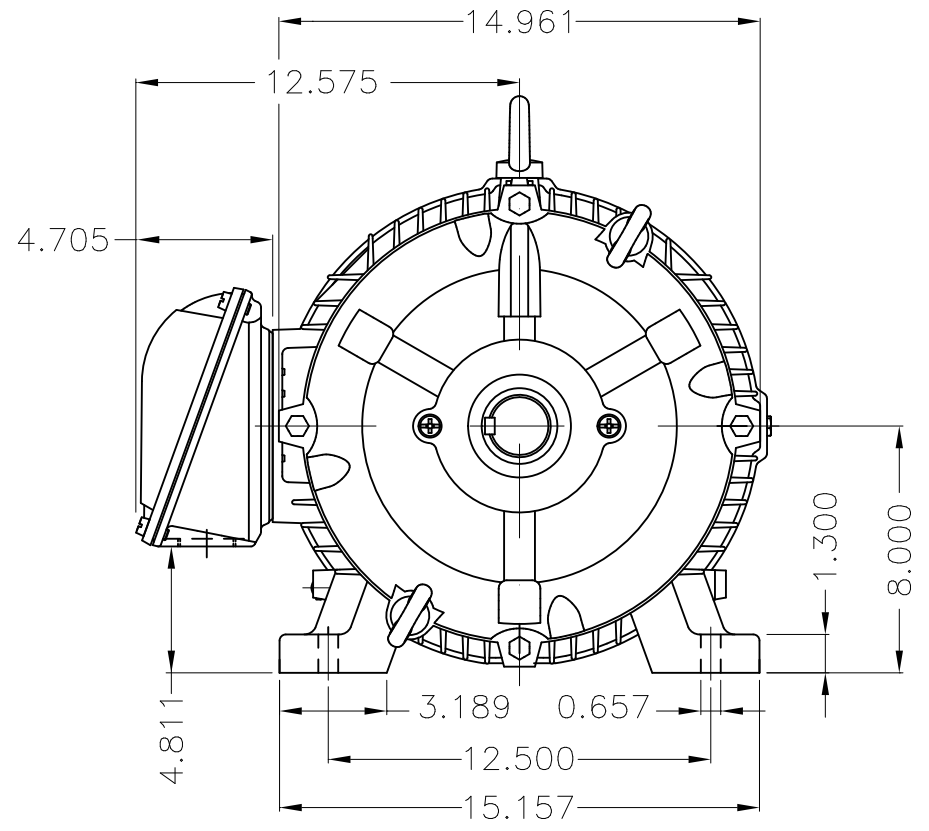

Dimensões em polegada  
Dimensions in inches

THIS IS AN UPDATED REVISION, THE  
PREVIOUS ONE MUST BE DISREGARDED.

Color RAL 5009  
Painting plan 202E  
Mounting B3R(D)

ECM	LOC	SUMMARY OF MODIFICATIONS			EXECUTED	CHECKED	RELEASED	DATE	VER
EXECUTED	USERADMIN	 THREE PH W22 MOTOR COOLING TOWER HIGH EF FRAME 324T IP55 TEFC WEG code: 12174046							
CHECKED									
RELEASED									
REL DT	24.07.2017	WMO	Jaragua do Sul	Product Engineering	SHEET	1 / 1			

7.5/30 HP 08/04 Poles 60Hz