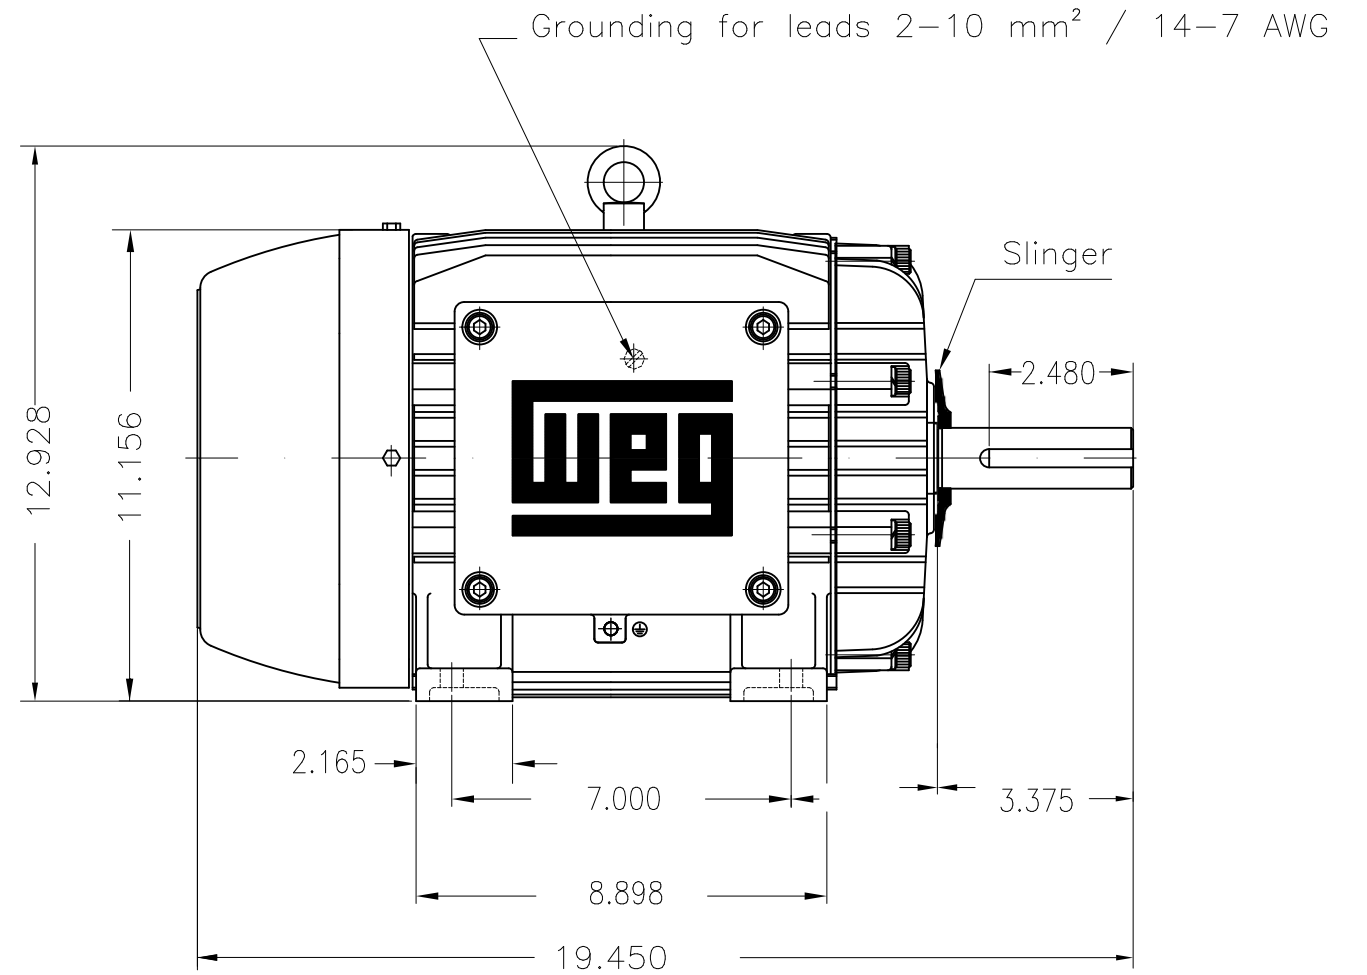

Dimensões em polegada
Dimensions in inches

THIS IS AN UPDATED REVISION, THE
PREVIOUS ONE MUST BE DISREGARDED.

Thermostats 130°C - alarm
Color RAL 5009
Painting plan 202P
Mounting B3R(D)

ECM	LOC	SUMMARY OF MODIFICATIONS	EXECUTED	CHECKED	RELEASED	DATE	VER
EXECUTED	USERADMIN	THREE PHASE EXPL. PROOF MOTOR NEMA P.EFF					
CHECKED		FRAME 215T IP55 TEFC					
RELEASED		WEG code: 11342122					
REL DT	24.07.2017	WMO Jaragua do Sul	Product Engineering	SHEET	1 / 1		

10 HP 02 Poles 60Hz

A