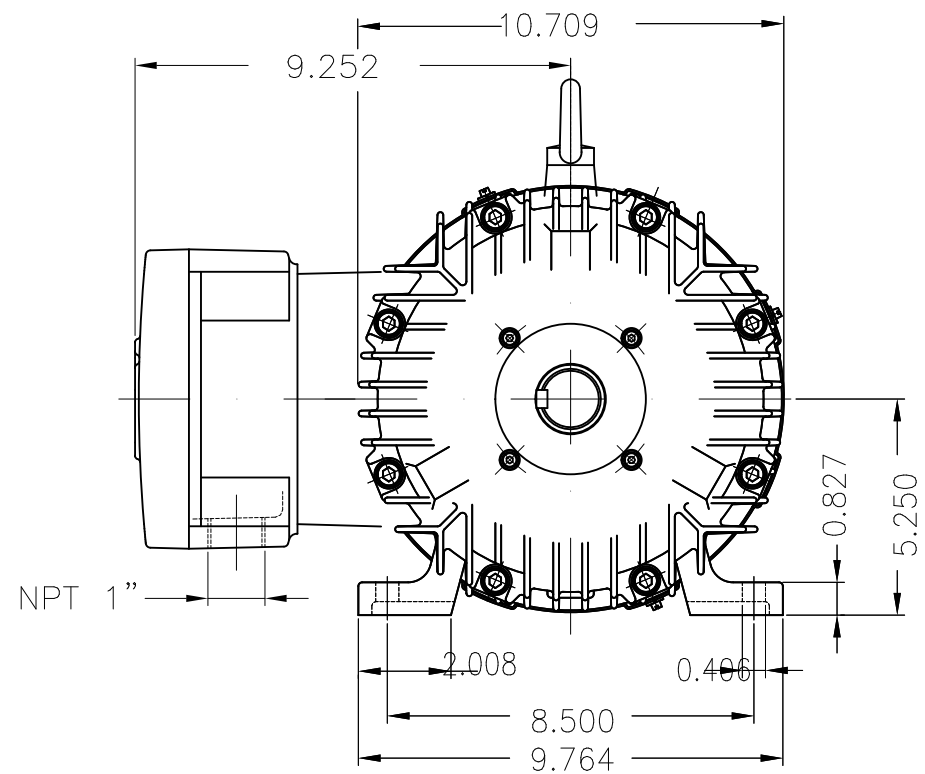

Dimensões em polegada
Dimensions in inches

THIS IS AN UPDATED REVISION, THE
PREVIOUS ONE MUST BE DISREGARDED.

Thermostats 130°C - alarm
Color RAL 5009
Painting plan 202P
Mounting B3R(D)

ECM	LOC	SUMMARY OF MODIFICATIONS	EXECUTED	CHECKED	RELEASED	DATE	VER
EXECUTED	USERADMIN	THREE PHASE EXPL. PROOF MOTOR NEMA P.EFF					
CHECKED		FRAME 215T IP55 TEFC					
RELEASED		WEG code: 11342122					
REL DT	24.07.2017	WMO Jaragua do Sul	Product Engineering	SHEET	1 / 1		

10 HP 02 Poles 60Hz

A