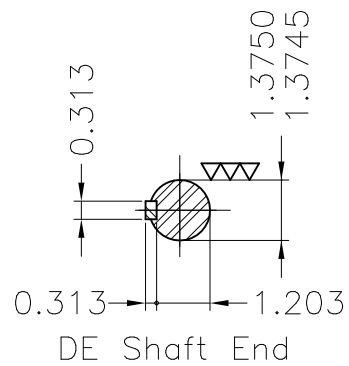

Dimensões em polegada
Dimensions in inches

THIS IS AN UPDATED REVISION, THE
PREVIOUS ONE MUST BE DISREGARDED.

Thermostats 130°C - alarm
Color RAL 5009
Painting plan 202P
Mounting B3R(D)

ECM	LOC	SUMMARY OF MODIFICATIONS	EXECUTED	CHECKED	RELEASED	DATE	VER
EXECUTED	USERADMIN	THREE PHASE EXPL. PROOF MOTOR NEMA P.EFF					
CHECKED		FRAME 215T IP55 TEFC					
RELEASED		WEG code: 11342122					
REL DT	24.07.2017	WMO Jaragua do Sul	Product Engineering	SHEET	1 / 1		

10 HP 02 Poles 60Hz

A