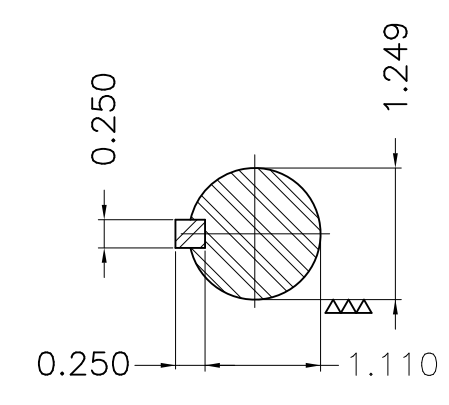

Dimensões em polegada  
Dimensions in inches

THIS IS AN UPDATED REVISION, THE  
PREVIOUS ONE MUST BE DISREGARDED.

EUNC 1/2"-13 WEG TBG253

Color RAL 5009  
Painting plan 203A  
Mounting B34R(D)

ECM	LOC	SUMMARY OF MODIFICATIONS	EXECUTED	CHECKED	RELEASED	DATE	VER
EXECUTED	USERADMIN	THREE PHASE PREMIUM EFFICIENCY					
CHECKED		FRAME 364/5JM IP23 ODP					
RELEASED		WEG code: 11261556					
REL DT	24.07.2017	WMO Jaraguá do Sul	Product Engineering	SHEET	1 / 1		

75 HP 04 Poles 60Hz

A