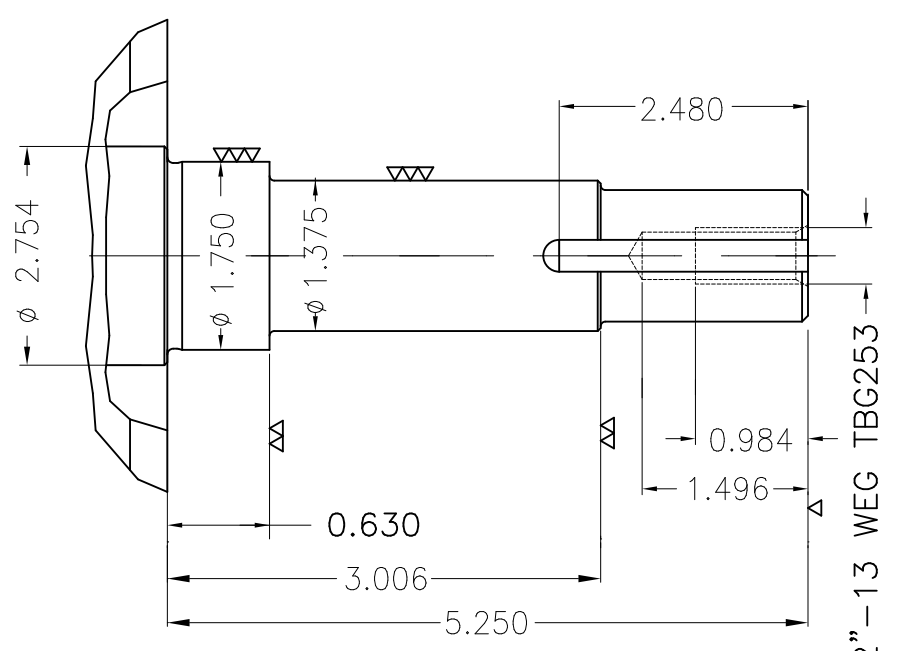

Dimensões em polegada  
Dimensions in inches

THIS IS AN UPDATED REVISION, THE  
PREVIOUS ONE MUST BE DISREGARDED.

EUNC 1/2"-13 WEG TBG253

Color RAL 5009  
Painting plan 203A  
Mounting B34R(D)

ECM	LOC	SUMMARY OF MODIFICATIONS	EXECUTED	CHECKED	RELEASED	DATE	VER
EXECUTED	USERADMIN	THREE PHASE PREMIUM EFFICIENCY					
CHECKED		FRAME 364/5JM IP23 ODP					
RELEASED		WEG code: 11261556					
REL DT	24.07.2017	WMO Jaraguá do Sul	Product Engineering	SHEET	1 / 1		

75 HP 04 Poles 60Hz

A