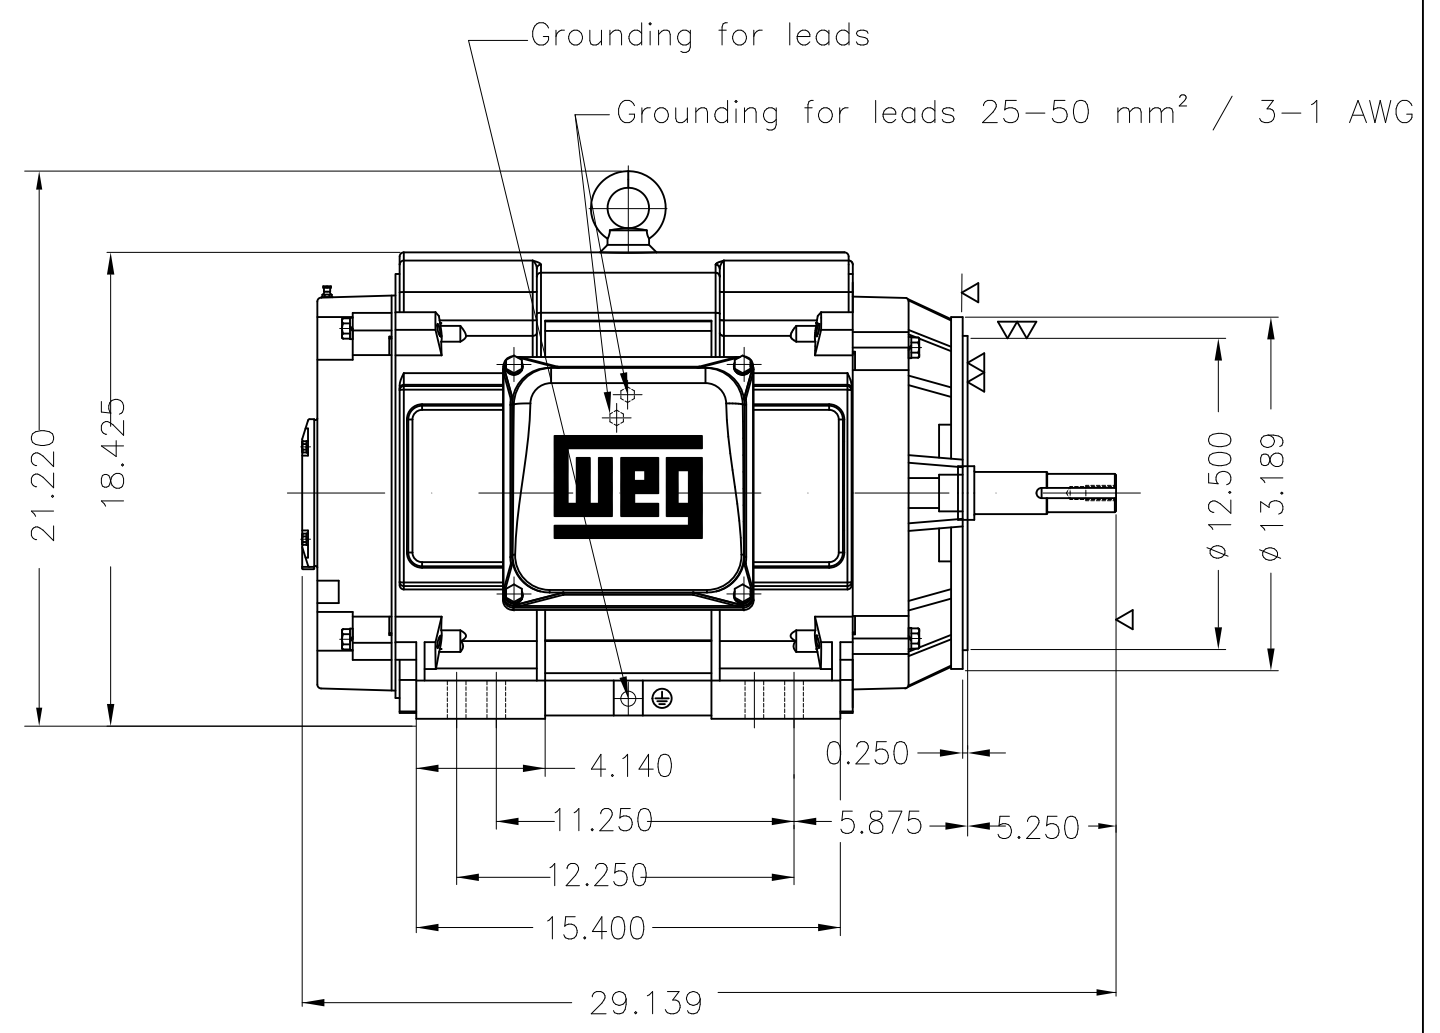

Dimensões em polegada  
Dimensions in inches

THIS IS AN UPDATED REVISION, THE  
PREVIOUS ONE MUST BE DISREGARDED.

EUNC 1/2"-13 WEG TBG253

Color RAL 5009  
Painting plan 203A  
Mounting B34R(D)

ECM	LOC	SUMMARY OF MODIFICATIONS	EXECUTED	CHECKED	RELEASED	DATE	VER
EXECUTED	USERADMIN	THREE PHASE PREMIUM EFFICIENCY					
CHECKED		FRAME 364/5JM IP23 ODP					
RELEASED		WEG code: 11261556					
REL DT	24.07.2017	WMO Jaraguá do Sul	Product Engineering	SHEET	1 / 1		

75 HP 04 Poles 60Hz

A