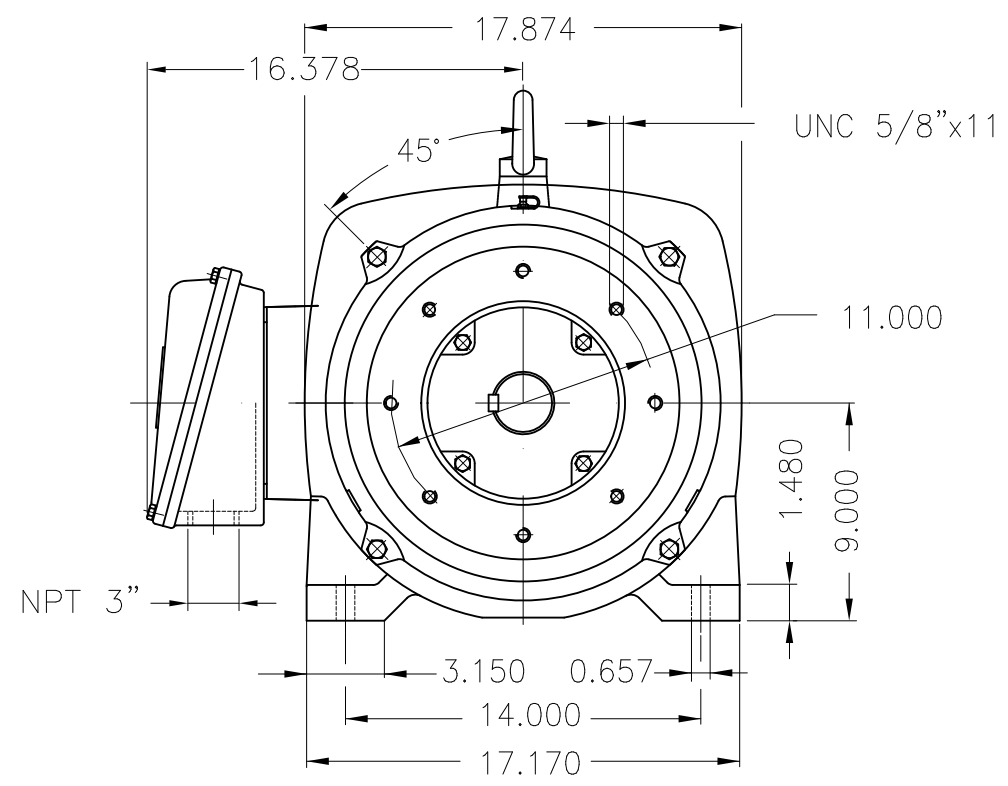

Dimensões em polegada  
Dimensions in inches

THIS IS AN UPDATED REVISION, THE  
PREVIOUS ONE MUST BE DISREGARDED.

EUNC 1/2"-13 WEG TBG253

Color RAL 5009  
Painting plan 203A  
Mounting B34R(D)

ECM	LOC	SUMMARY OF MODIFICATIONS	EXECUTED	CHECKED	RELEASED	DATE	VER
EXECUTED	USERADMIN	THREE PHASE PREMIUM EFFICIENCY					
CHECKED		FRAME 364/5JM IP23 ODP					
RELEASED		WEG code: 11261556					
REL DT	24.07.2017	WMO Jaraguá do Sul	Product Engineering	SHEET	1 / 1		

75 HP 04 Poles 60Hz

A