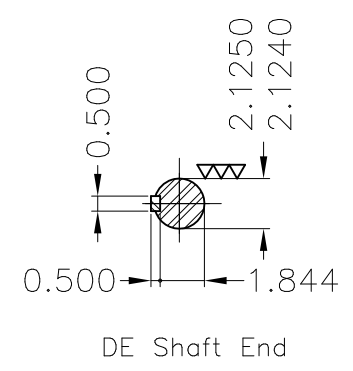

Dimensões em polegada
Dimensions in inches

THIS IS AN UPDATED REVISION, THE
PREVIOUS ONE MUST BE DISREGARDED.

Color RAL 5009
Painting plan 202E
Mounting B3L(E)

ECM	LOC	SUMMARY OF MODIFICATIONS			EXECUTED	CHECKED	RELEASED	DATE	VER
EXECUTED	USERADMIN	 THREE PH W22 MOTOR COOLING TOWER HIGH EF FRAME 324/6T IP55 TEFC WEG code: 12174880							
CHECKED									
RELEASED									
REL DT	24.07.2017	WMO	Jaragua do Sul	Product Engineering	SHEET	1 / 1			

10/40 HP 08/04 Poles 60Hz