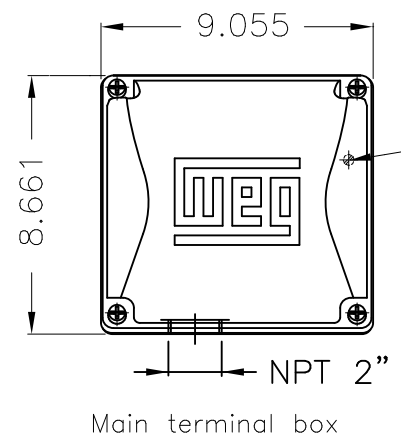

Dimensões em polegada
Dimensions in inches

THIS IS AN UPDATED REVISION, THE
PREVIOUS ONE MUST BE DISREGARDED.

Color RAL 5009
Painting plan 202E
Mounting B3L(E)

ECM	LOC	SUMMARY OF MODIFICATIONS			EXECUTED	CHECKED	RELEASED	DATE	VER
EXECUTED	USERADMIN	 THREE PH W22 MOTOR COOLING TOWER HIGH EF FRAME 324/6T IP55 TEFC WEG code: 12174880							
CHECKED									
RELEASED									
REL DT	24.07.2017	WMO	Jaragua do Sul	Product Engineering	SHEET	1 / 1			

10/40 HP 08/04 Poles 60Hz