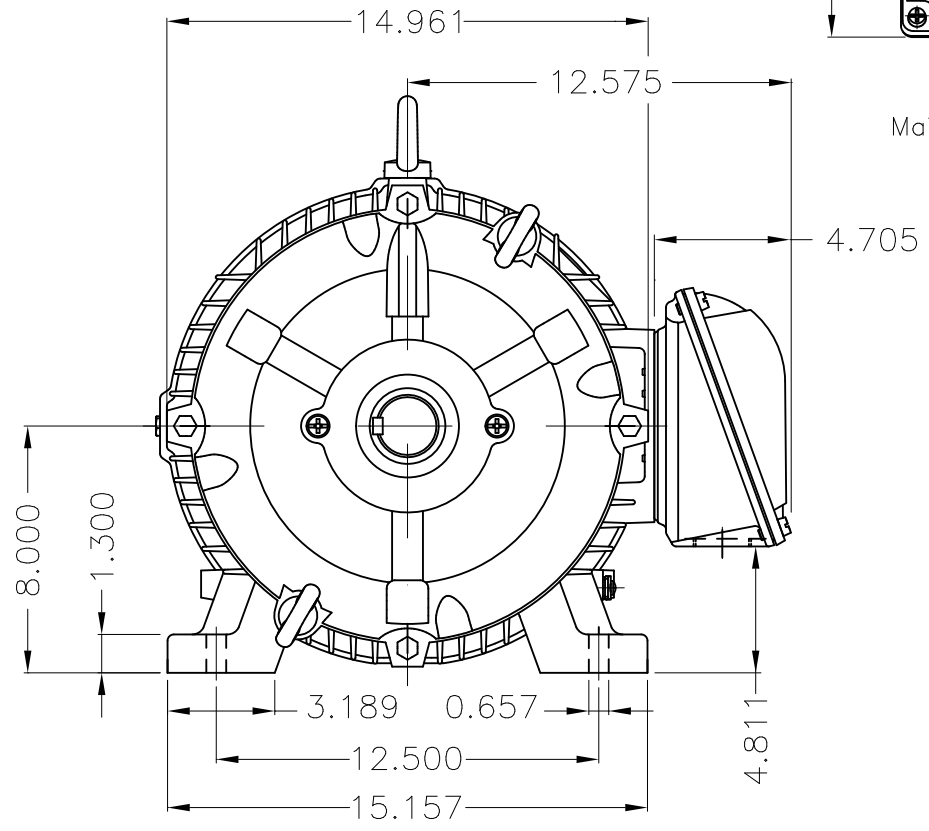

Dimensões em polegada
Dimensions in inches

THIS IS AN UPDATED REVISION, THE
PREVIOUS ONE MUST BE DISREGARDED.

Color RAL 5009
Painting plan 202E
Mounting B3L(E)

ECM	LOC	SUMMARY OF MODIFICATIONS			EXECUTED	CHECKED	RELEASED	DATE	VER
EXECUTED	USERADMIN	 THREE PH W22 MOTOR COOLING TOWER HIGH EF FRAME 324/6T IP55 TEFC WEG code: 12174880							
CHECKED									
RELEASED									
REL DT	24.07.2017	WMO	Jaragua do Sul	Product Engineering	SHEET	1 / 1			

10/40 HP 08/04 Poles 60Hz