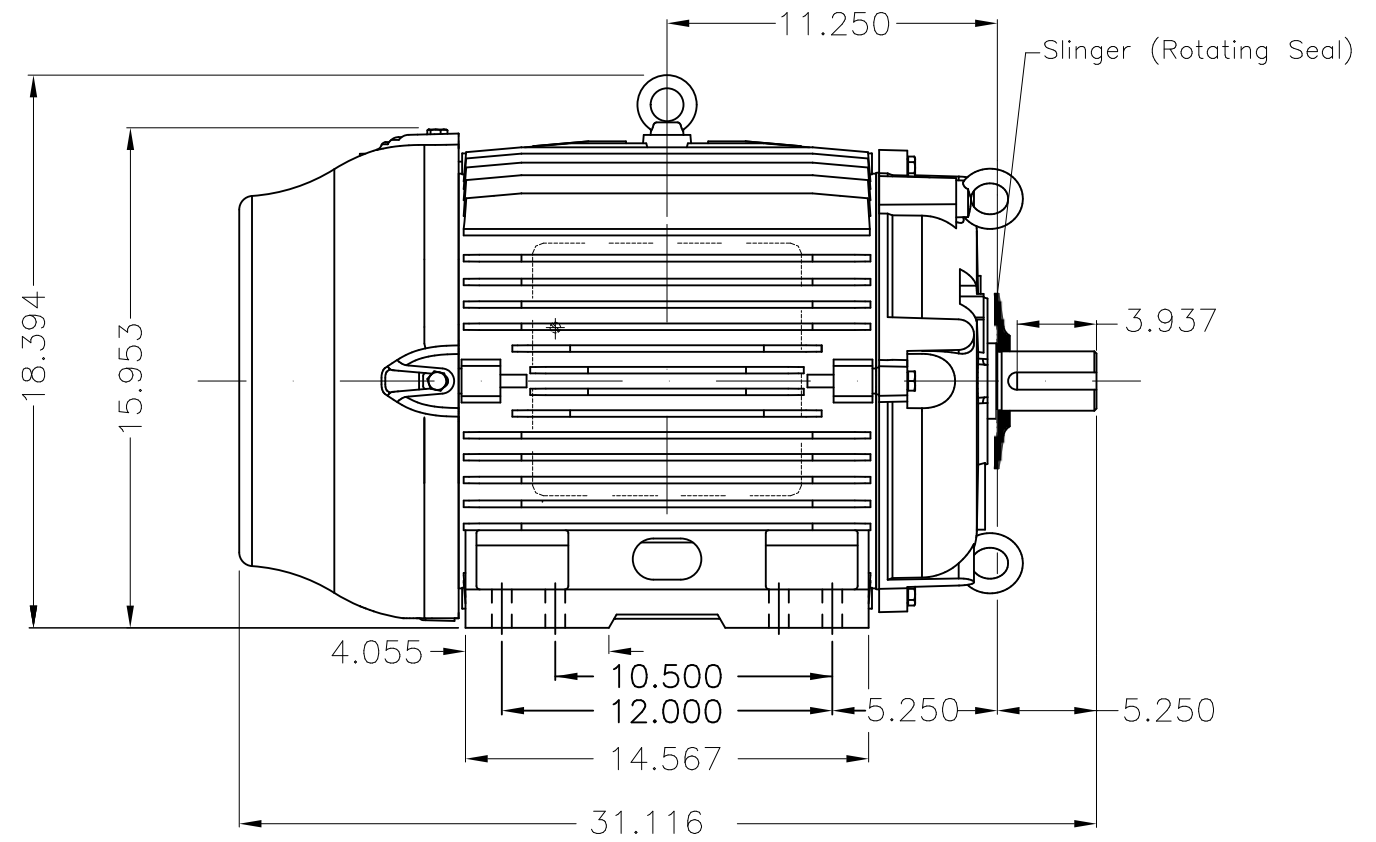

Dimensões em polegada
Dimensions in inches

THIS IS AN UPDATED REVISION, THE
PREVIOUS ONE MUST BE DISREGARDED.

Color RAL 5009
Painting plan 202E
Mounting B3L(E)

ECM	LOC	SUMMARY OF MODIFICATIONS			EXECUTED	CHECKED	RELEASED	DATE	VER
EXECUTED	USERADMIN	 THREE PH W22 MOTOR COOLING TOWER HIGH EF FRAME 324/6T IP55 TEFC WEG code: 12174880							
CHECKED									
RELEASED									
REL DT	24.07.2017	WMO	Jaragua do Sul	Product Engineering	SHEET	1 / 1			

10/40 HP 08/04 Poles 60Hz