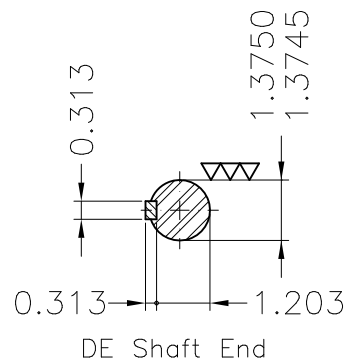

Dimensões em polegada
Dimensions in inches

THIS IS AN UPDATED REVISION, THE
PREVIOUS ONE MUST BE DISREGARDED.

Color Munsell N 1 matte black
Painting plan 207N
Mounting F-1/B3R(D)

ECM	LOC	SUMMARY OF MODIFICATIONS	EXECUTED	CHECKED	RELEASED	DATE	VER
EXECUTED	USERADMIN	THREE PHASE ODP ROLLED STEEL NEMA PREM.					
CHECKED		FRAME 213/5T ODP					
RELEASED		WEG code: 12674849					
REL DT	24.07.2017	WMO Jaragua do Sul	Product Engineering	SHEET	1 / 1		

7.5 HP 04 Poles 60Hz

A