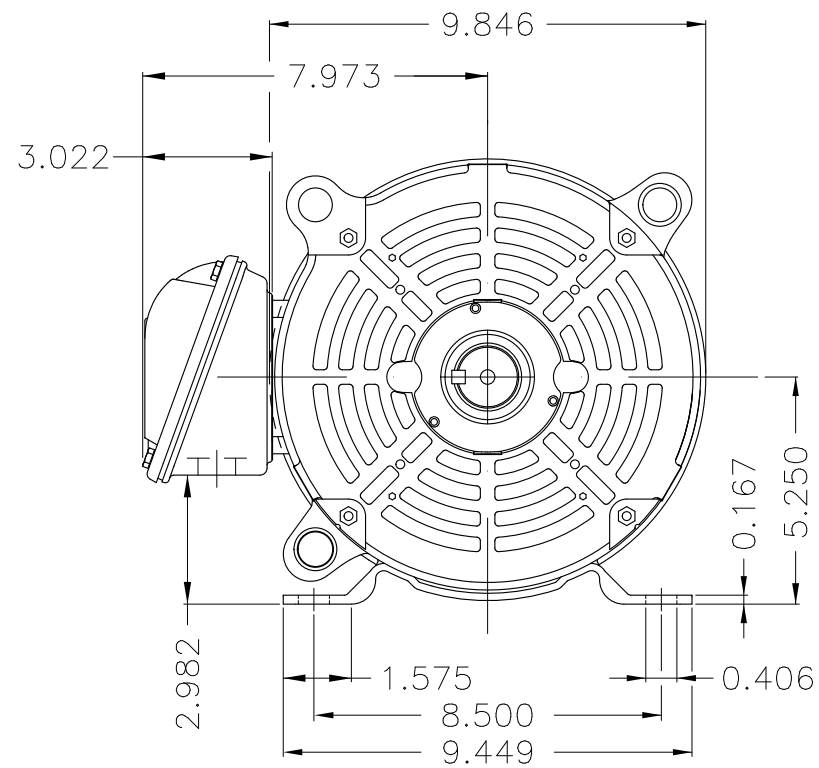

Dimensões em polegada
Dimensions in inches

THIS IS AN UPDATED REVISION, THE
PREVIOUS ONE MUST BE DISREGARDED.

Color Munsell N 1 matte black
Painting plan 207N
Mounting F-1/B3R(D)

ECM	LOC	SUMMARY OF MODIFICATIONS	EXECUTED	CHECKED	RELEASED	DATE	VER
EXECUTED	USERADMIN	THREE PHASE ODP ROLLED STEEL NEMA PREM.					
CHECKED		FRAME 213/5T ODP					
RELEASED		WEG code: 12674849					
REL DT	24.07.2017	WMO Jaragua do Sul	Product Engineering	SHEET	1 / 1		

7.5 HP 04 Poles 60Hz

A