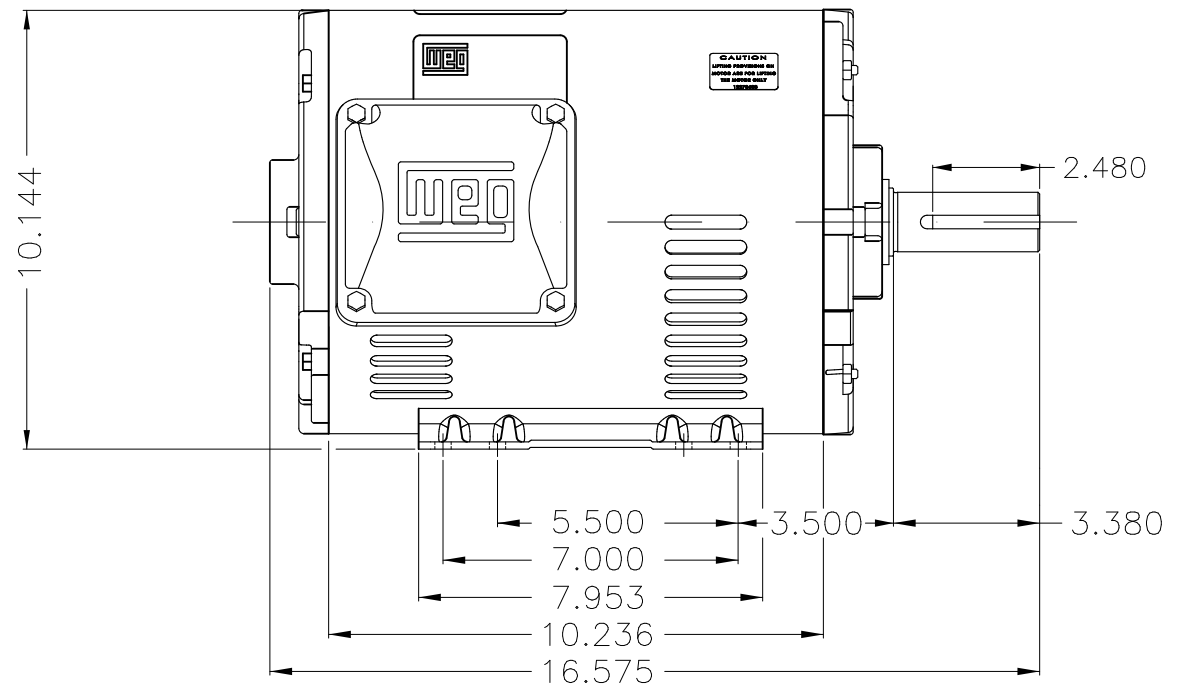

Dimensões em polegada
Dimensions in inches

THIS IS AN UPDATED REVISION, THE
PREVIOUS ONE MUST BE DISREGARDED.

Color Munsell N 1 matte black
Painting plan 207N
Mounting F-1/B3R(D)

ECM	LOC	SUMMARY OF MODIFICATIONS	EXECUTED	CHECKED	RELEASED	DATE	VER
EXECUTED	USERADMIN	THREE PHASE ODP ROLLED STEEL NEMA PREM.					
CHECKED		FRAME 213/5T ODP					
RELEASED		WEG code: 12674849					
REL DT	24.07.2017	WMO Jaragua do Sul	Product Engineering	SHEET	1 / 1		

7.5 HP 04 Poles 60Hz

A