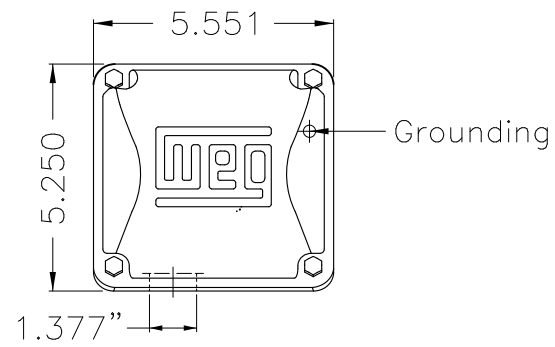

Dimensões em polegada
Dimensions in inches

THIS IS AN UPDATED REVISION, THE
PREVIOUS ONE MUST BE DISREGARDED.

Color Munsell N 1 matte black
Painting plan 207N
Mounting F-1/B3R(D)

ECM	LOC	SUMMARY OF MODIFICATIONS	EXECUTED	CHECKED	RELEASED	DATE	VER
EXECUTED	USERADMIN	THREE PHASE ODP ROLLED STEEL NEMA PREM.					
CHECKED		FRAME 213/5T ODP					
RELEASED		WEG code: 12674849					
REL DT	24.07.2017	WMO Jaragua do Sul	Product Engineering	SHEET	1 / 1		

7.5 HP 04 Poles 60Hz

A