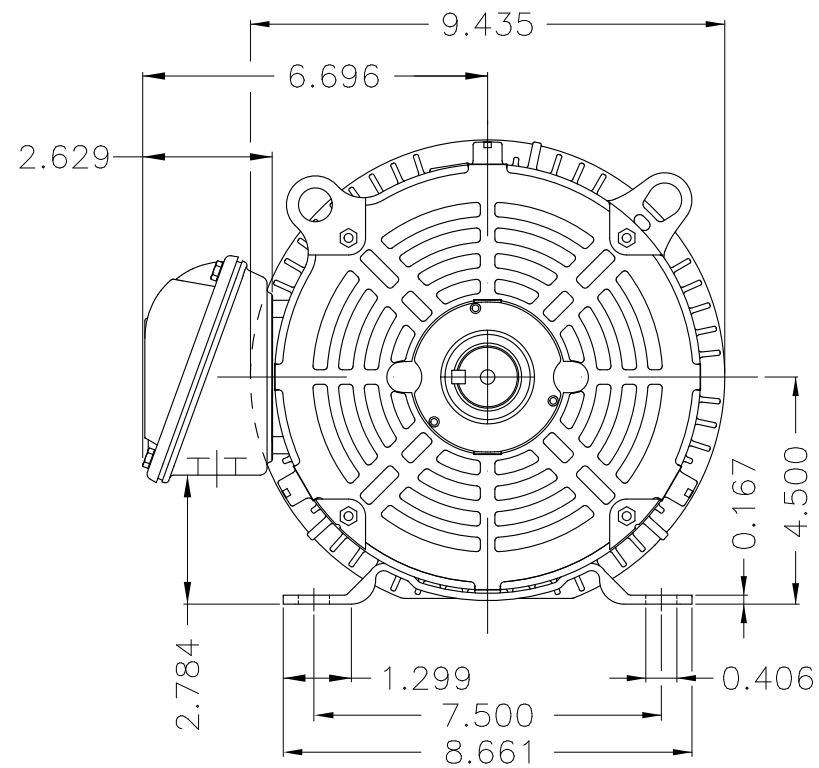

Dimensões em polegada
Dimensions in inches

THIS IS AN UPDATED REVISION, THE
PREVIOUS ONE MUST BE DISREGARDED.

Color Munsell N 1 matte black
Painting plan 207N
Mounting F-1/B3R(D)

| ECM | LOC | SUMMARY OF MODIFICATIONS | EXECUTED | CHECKED | RELEASED | DATE | VER |
|----------|------------|--|---------------------|---------|----------|------|-----|
| EXECUTED | USERADMIN | THREE P. MOTOR TEFC ROLLED STEEL NEMA P. | | | | | |
| CHECKED | | FRAME 182/4T IP55 TEFC | | | | | |
| RELEASED | | WEG code: 12675404 | | | | | |
| REL DT | 24.07.2017 | WMO Jaragua do Sul | Product Engineering | SHEET | 1 / 1 | | |

5 HP 04 Poles 60Hz

A

ZME A3