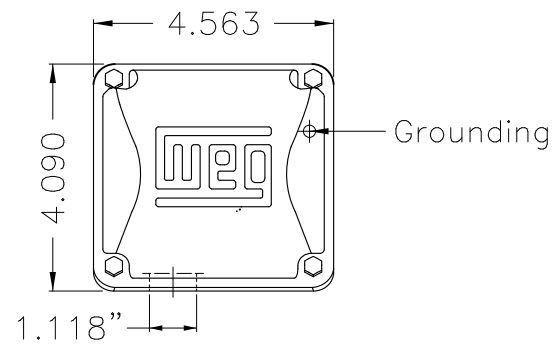

Dimensões em polegada
Dimensions in inches

THIS IS AN UPDATED REVISION, THE
PREVIOUS ONE MUST BE DISREGARDED.

Color Munsell N 1 matte black
Painting plan 207N
Mounting F-1/B3R(D)

| ECM | LOC | SUMMARY OF MODIFICATIONS | EXECUTED | CHECKED | RELEASED | DATE | VER |
|----------|------------|--|---------------------|---------|----------|------|-----|
| EXECUTED | USERADMIN | THREE P. MOTOR TEFC ROLLED STEEL NEMA P. | | | | | |
| CHECKED | | FRAME 182/4T IP55 TEFC | | | | | |
| RELEASED | | WEG code: 12675404 | | | | | |
| REL DT | 24.07.2017 | WMO Jaragua do Sul | Product Engineering | SHEET | 1 / 1 | | |