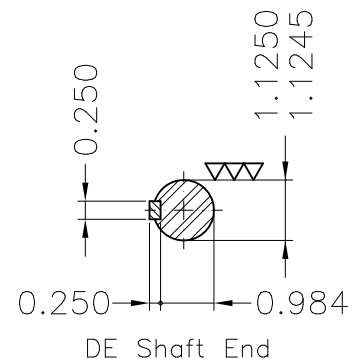

Dimensões em polegada
Dimensions in inches

THIS IS AN UPDATED REVISION, THE
PREVIOUS ONE MUST BE DISREGARDED.

Color Munsell N 1 matte black
Painting plan 207N
Mounting F-1/B3R(D)

| ECM | LOC | SUMMARY OF MODIFICATIONS | EXECUTED | CHECKED | RELEASED | DATE | VER |
|----------|------------|--|---------------------|---------|----------|------|-----|
| EXECUTED | USERADMIN | THREE P. MOTOR TEFC ROLLED STEEL NEMA P. | | | | | |
| CHECKED | | FRAME 182/4T IP55 TEFC | | | | | |
| RELEASED | | WEG code: 12675404 | | | | | |
| REL DT | 24.07.2017 | WMO Jaragua do Sul | Product Engineering | SHEET | 1 / 1 | | |

5 HP 04 Poles 60Hz

A

ZME A3