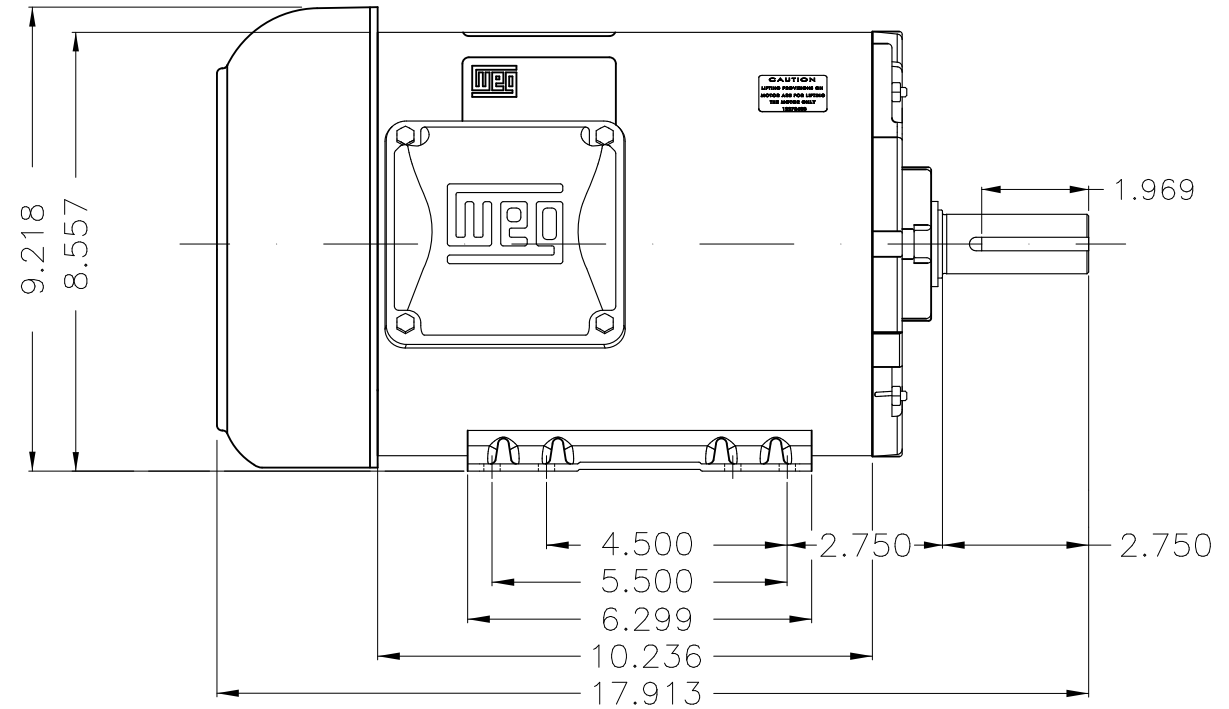

Dimensões em polegada
Dimensions in inches

THIS IS AN UPDATED REVISION, THE
PREVIOUS ONE MUST BE DISREGARDED.

Color Munsell N 1 matte black
Painting plan 207N
Mounting F-1/B3R(D)

| ECM | LOC | SUMMARY OF MODIFICATIONS | EXECUTED | CHECKED | RELEASED | DATE | VER |
|----------|------------|--|---------------------|---------|----------|------|-----|
| EXECUTED | USERADMIN | THREE P. MOTOR TEFC ROLLED STEEL NEMA P. | | | | | |
| CHECKED | | FRAME 182/4T IP55 TEFC | | | | | |
| RELEASED | | WEG code: 12675404 | | | | | |
| REL DT | 24.07.2017 | WMO Jaragua do Sul | Product Engineering | SHEET | 1 / 1 | | |

5 HP 04 Poles 60Hz

A

ZME A3