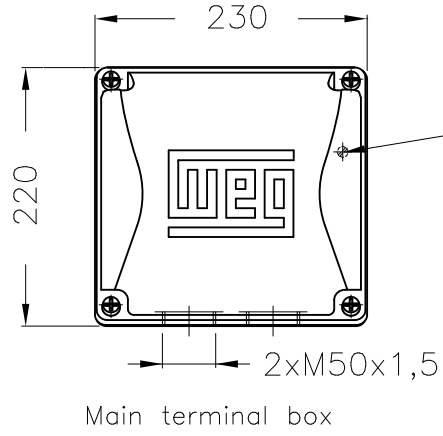

Dimensões em mm
Dimensions in mm

THIS IS AN UPDATED REVISION, THE
PREVIOUS ONE MUST BE DISREGARDED.

Grounding for leads 5.2–35 mm² / 10–2 AWG

Center hole
DM20 WEG TBG12
(DIN 332)

DE Shaft End

Color RAL 5009

Painting plan 203A

Mounting B3L(E)

ECM	LOC	SUMMARY OF MODIFICATIONS			EXECUTED	CHECKED	RELEASED	DATE	VER
EXECUTED	USERADMIN		THREE PHASE W22 TRU-METRIC PREMIUM EFF						
CHECKED			FRAME 200L IP55 TEFC						
RELEASED			WEG code: 11567431						
REL DT	24.07.2017	WMO	Jaragua do Sul	Product Engineering	SHEET	1 / 1			