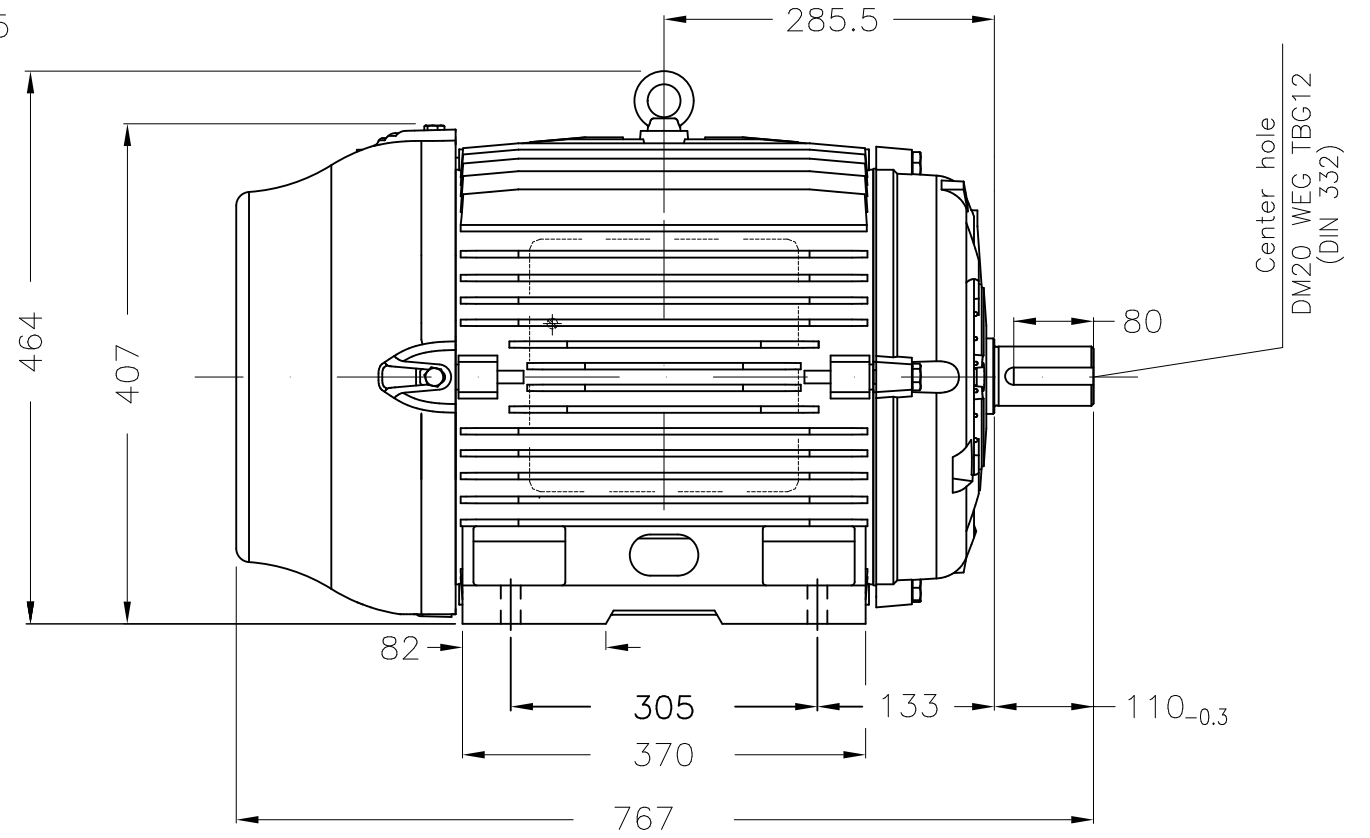

Dimensões em mm
Dimensions in mm

THIS IS AN UPDATED REVISION, THE
PREVIOUS ONE MUST BE DISREGARDED.

Grounding for leads 5.2–35 mm² / 10–2 AWG

Center hole
DM20 WEG TBG12
(DIN 332)

DE Shaft End

Color RAL 5009

Painting plan 203A

Mounting B3L(E)

ECM	LOC	SUMMARY OF MODIFICATIONS			EXECUTED	CHECKED	RELEASED	DATE	VER
EXECUTED	USERADMIN		THREE PHASE W22 TRU-METRIC PREMIUM EFF						
CHECKED			FRAME 200L IP55 TEFC						
RELEASED			WEG code: 11567431						
REL DT	24.07.2017	WMO	Jaragua do Sul	Product Engineering	SHEET	1 / 1			