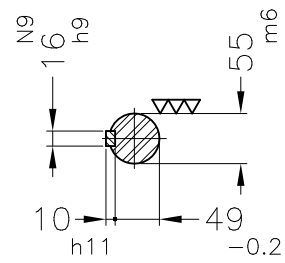

Dimensões em mm
Dimensions in mm

THIS IS AN UPDATED REVISION, THE
PREVIOUS ONE MUST BE DISREGARDED.

Grounding for leads 5.2–35 mm² / 10–2 AWG

Center hole
DM20 WEG TBG12
(DIN 332)

DE Shaft End

Color RAL 5009

Painting plan 203A

Mounting B3L(E)

ECM	LOC	SUMMARY OF MODIFICATIONS			EXECUTED	CHECKED	RELEASED	DATE	VER
EXECUTED	USERADMIN		THREE PHASE W22 TRU-METRIC PREMIUM EFF						
CHECKED			FRAME 200L IP55 TEFC						
RELEASED			WEG code: 11567431						
REL DT	24.07.2017	WMO	Jaragua do Sul	Product Engineering	SHEET	1 / 1			