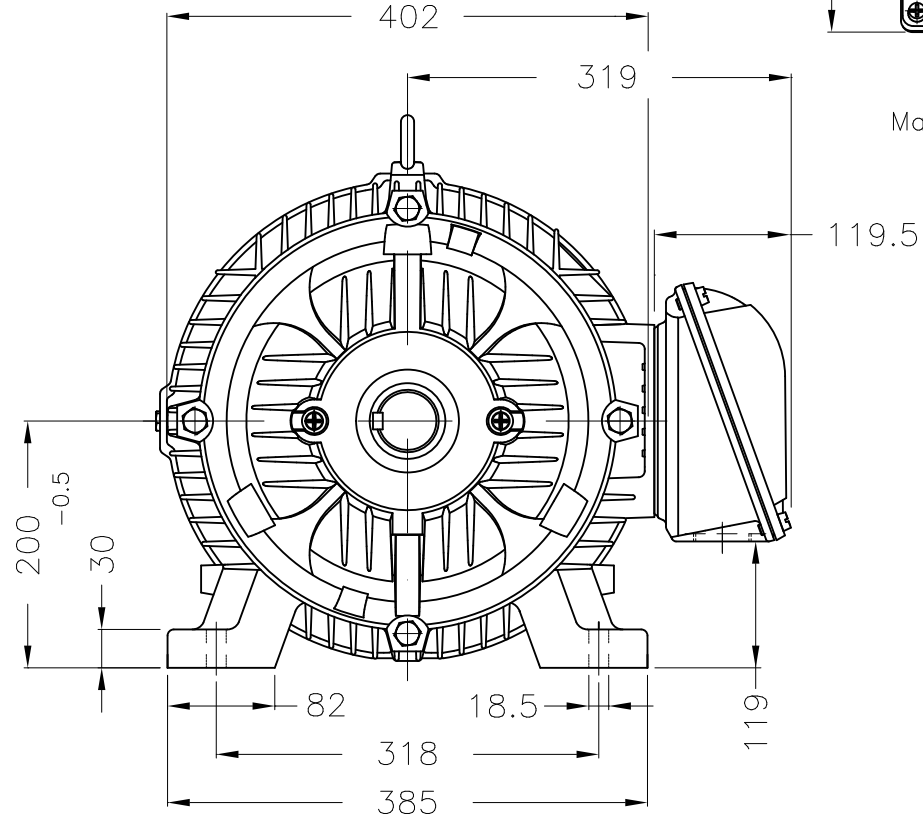

Dimensões em mm
Dimensions in mm

THIS IS AN UPDATED REVISION, THE
PREVIOUS ONE MUST BE DISREGARDED.

Grounding for leads 5.2–35 mm² / 10–2 AWG

Center hole
DM20 WEG TBG12
(DIN 332)

DE Shaft End

Color RAL 5009

Painting plan 203A

Mounting B3L(E)

ECM	LOC	SUMMARY OF MODIFICATIONS			EXECUTED	CHECKED	RELEASED	DATE	VER
EXECUTED	USERADMIN		THREE PHASE W22 TRU-METRIC PREMIUM EFF						
CHECKED			FRAME 200L IP55 TEFC						
RELEASED			WEG code: 11567431						
REL DT	24.07.2017	WMO	Jaragua do Sul	Product Engineering	SHEET	1 / 1			

30 HP 06 Poles 60Hz

A