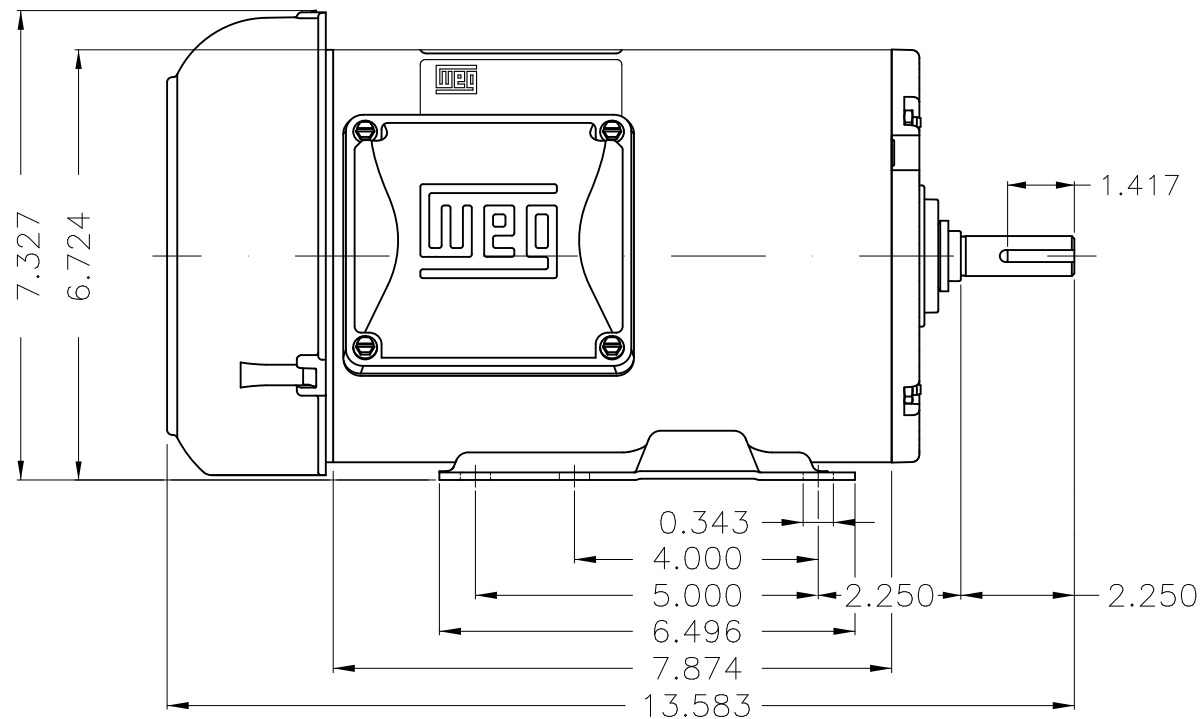

Dimensões em polegada
Dimensions in inches

THIS IS AN UPDATED REVISION, THE
PREVIOUS ONE MUST BE DISREGARDED.

Color Munsell N 1 matte black
Painting plan 207N
Mounting F-1/B3R(D)

| ECM | LOC | SUMMARY OF MODIFICATIONS | EXECUTED | CHECKED | RELEASED | DATE | VER |
|----------|------------|--|---------------------|---------|----------|------|-----|
| EXECUTED | USERADMIN |  THREE P. MOTOR TEFC ROLLED STEEL NEMA P. FRAME 143/5T IP55 TEFC WEG code: 12675399 | | | | | |
| CHECKED | | | | | | | |
| RELEASED | | | | | | | |
| REL DT | 24.07.2017 | WMO Jaragua do Sul | Product Engineering | SHEET | 1 / 1 | | |

1.5 HP 04 Poles 60Hz

A