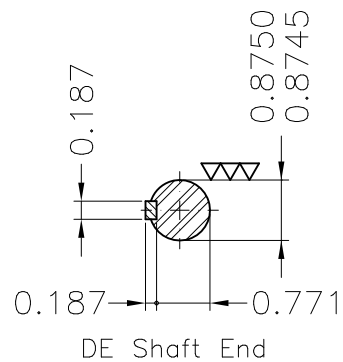

Dimensões em polegada
Dimensions in inches

THIS IS AN UPDATED REVISION, THE
PREVIOUS ONE MUST BE DISREGARDED.

Color Munsell N 1 matte black
Painting plan 207N
Mounting F-1/B3R(D)

| ECM | LOC | SUMMARY OF MODIFICATIONS | EXECUTED | CHECKED | RELEASED | DATE | VER |
|----------|------------|--|---------------------|---------|----------|------|-----|
| EXECUTED | USERADMIN |  THREE P. MOTOR TEFC ROLLED STEEL NEMA P. FRAME 143/5T IP55 TEFC WEG code: 12675399 | | | | | |
| CHECKED | | | | | | | |
| RELEASED | | | | | | | |
| REL DT | 24.07.2017 | WMO Jaragua do Sul | Product Engineering | SHEET | 1 / 1 | | |

1.5 HP 04 Poles 60Hz

A