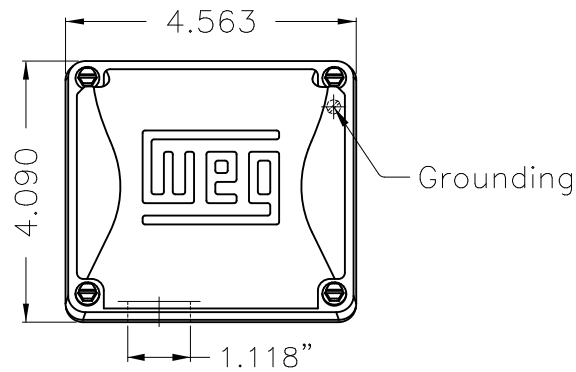

Dimensões em polegada
Dimensions in inches

THIS IS AN UPDATED REVISION, THE
PREVIOUS ONE MUST BE DISREGARDED.

Color Munsell N 1 matte black
Painting plan 207N
Mounting F-1/B3R(D)

| ECM | LOC | SUMMARY OF MODIFICATIONS | EXECUTED | CHECKED | RELEASED | DATE | VER |
|----------|------------|--|---------------------|---------|----------|------|-----|
| EXECUTED | USERADMIN |  THREE P. MOTOR TEFC ROLLED STEEL NEMA P. FRAME 143/5T IP55 TEFC WEG code: 12675399 | | | | | |
| CHECKED | | | | | | | |
| RELEASED | | | | | | | |
| REL DT | 24.07.2017 | WMO Jaragua do Sul | Product Engineering | SHEET | 1 / 1 | | |