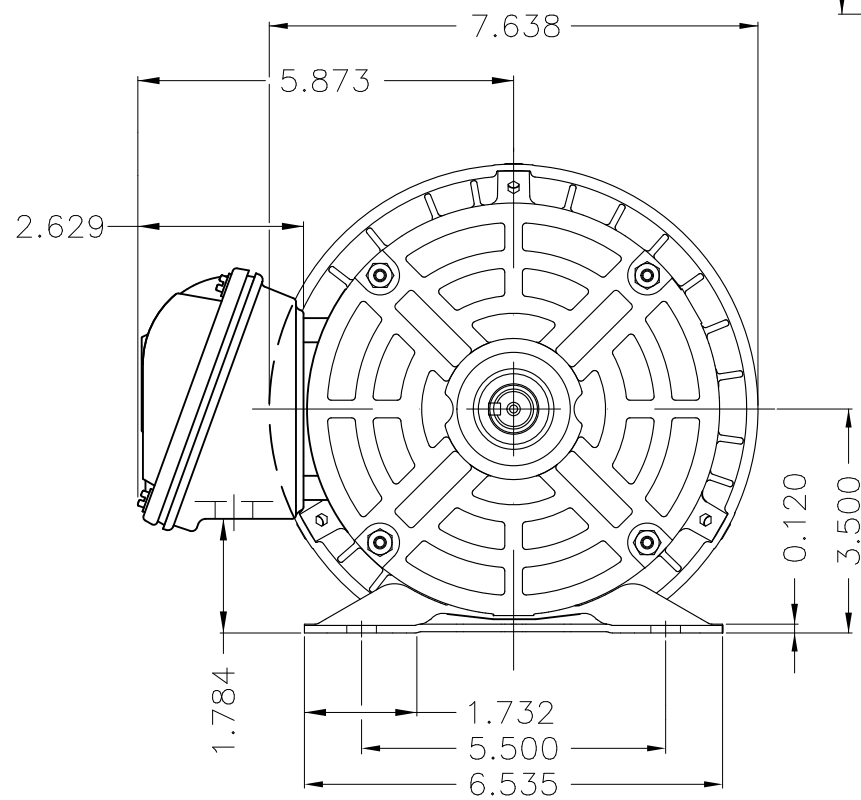

Dimensões em polegada
Dimensions in inches

THIS IS AN UPDATED REVISION, THE
PREVIOUS ONE MUST BE DISREGARDED.

Color Munsell N 1 matte black
Painting plan 207N
Mounting F-1/B3R(D)

| ECM | LOC | SUMMARY OF MODIFICATIONS | EXECUTED | CHECKED | RELEASED | DATE | VER |
|----------|------------|--|---------------------|---------|----------|------|-----|
| EXECUTED | USERADMIN |  THREE P. MOTOR TEFC ROLLED STEEL NEMA P. FRAME 143/5T IP55 TEFC WEG code: 12675399 | | | | | |
| CHECKED | | | | | | | |
| RELEASED | | | | | | | |
| REL DT | 24.07.2017 | WMO Jaragua do Sul | Product Engineering | SHEET | 1 / 1 | | |

1.5 HP 04 Poles 60Hz

A