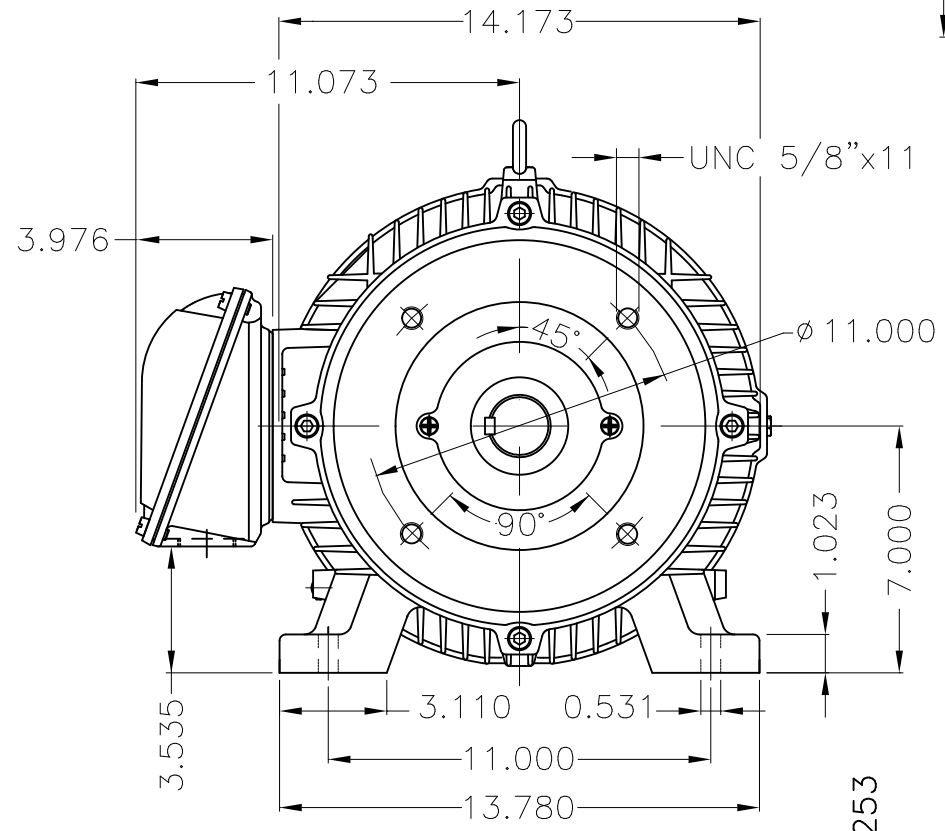

Dimensões em polegada
Dimensions in inches

THIS IS AN UPDATED REVISION, THE
PREVIOUS ONE MUST BE DISREGARDED.

Grounding for leads 5.2–25 mm² / 10–4 AWG

Center hole
EUNC 1/2"-13 WEG TBG253

EUNC 1/2"-13 WEG TBG253

Color RAL 5009
Painting plan 203A
Mounting B34R(D)

20 HP 06 Poles 60Hz

ECM	LOC	SUMMARY OF MODIFICATIONS	EXECUTED	CHECKED	RELEASED	DATE	VER
EXECUTED	USERADMIN	THREE PHASE MOTOR W22 NEMA PREMIUM EFF.					
CHECKED		FRAME 284/6JM IP55 TEFC					
RELEASED		WEG code: 11695064					
REL DT	24.07.2017	WMO Jaragua do Sul	Product Engineering	SHEET	1 / 1		