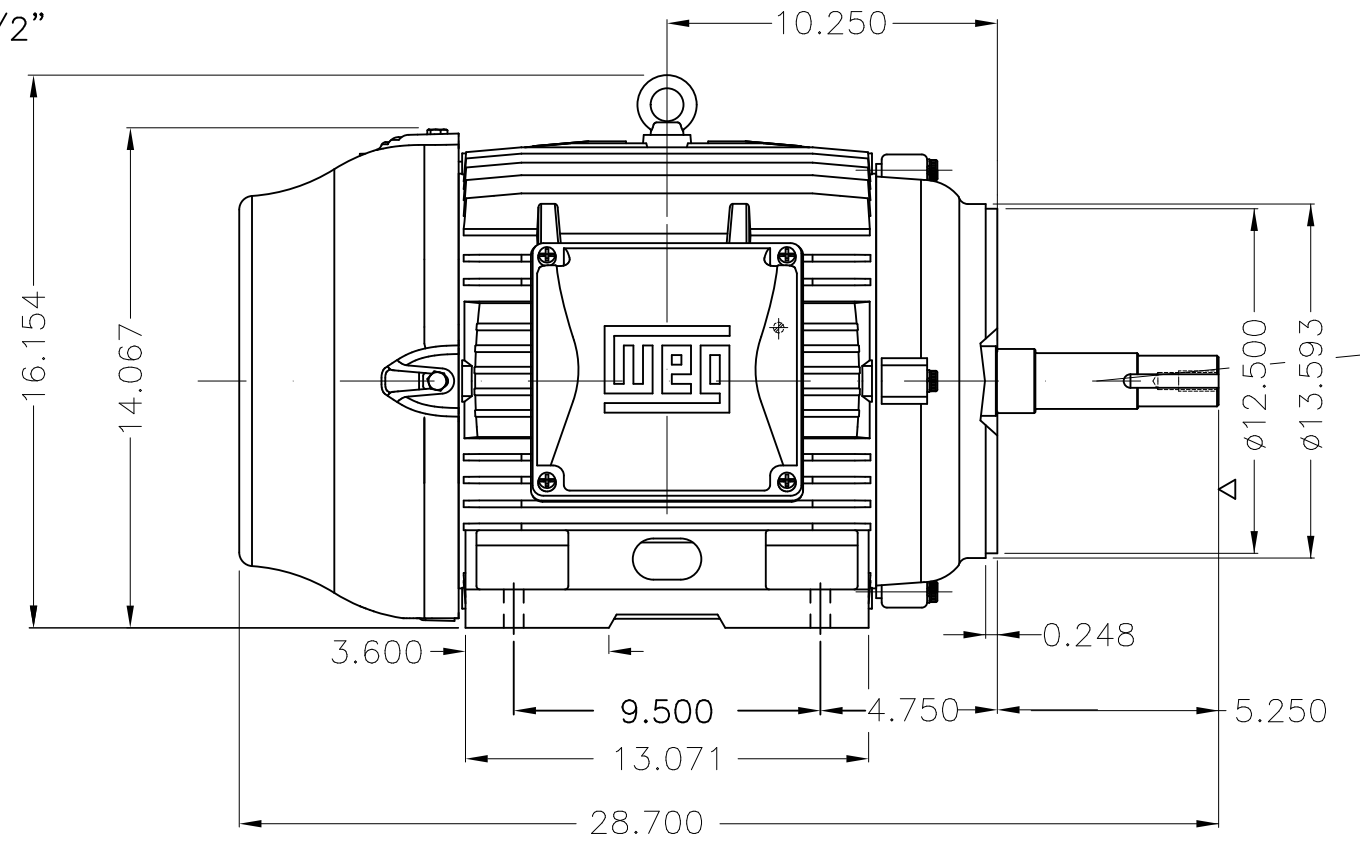

Dimensões em polegada
Dimensions in inches

THIS IS AN UPDATED REVISION, THE
PREVIOUS ONE MUST BE DISREGARDED.

Grounding for leads 5.2–25 mm² / 10–4 AWG

Center hole
EUNC 1/2"-13 WEG TBG253

EUNC 1/2"-13 WEG TBG253

Color RAL 5009
Painting plan 203A
Mounting B34R(D)

20 HP 06 Poles 60Hz

ECM	LOC	SUMMARY OF MODIFICATIONS	EXECUTED	CHECKED	RELEASED	DATE	VER
EXECUTED	USERADMIN	THREE PHASE MOTOR W22 NEMA PREMIUM EFF.					
CHECKED		FRAME 284/6JM IP55 TEFC					
RELEASED		WEG code: 11695064					
REL DT	24.07.2017	WMO Jaragua do Sul	Product Engineering	SHEET	1 / 1		