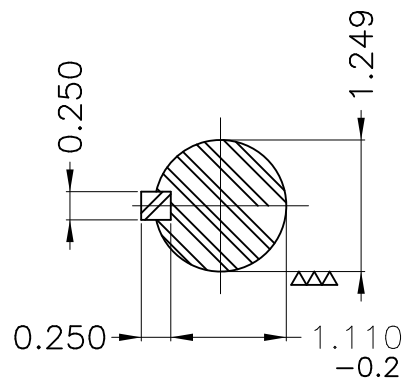

Dimensões em polegada
Dimensions in inches

THIS IS AN UPDATED REVISION, THE
PREVIOUS ONE MUST BE DISREGARDED.

Grounding for leads 5.2–25 mm² / 10–4 AWG

Center hole
EUNC 1/2"-13 WEG TBG253

EUNC 1/2"-13 WEG TBG253

Color RAL 5009
Painting plan 203A
Mounting B34R(D)

20 HP 06 Poles 60Hz

ECM	LOC	SUMMARY OF MODIFICATIONS	EXECUTED	CHECKED	RELEASED	DATE	VER
EXECUTED	USERADMIN	THREE PHASE MOTOR W22 NEMA PREMIUM EFF.					
CHECKED		FRAME 284/6JM IP55 TEFC					
RELEASED		WEG code: 11695064					
REL DT	24.07.2017	WMO Jaragua do Sul	Product Engineering	SHEET	1 / 1		