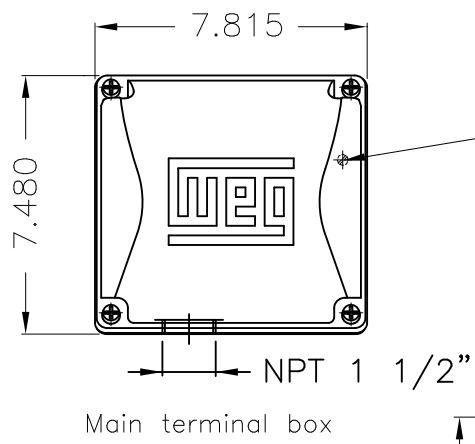

Dimensões em polegada
Dimensions in inches

THIS IS AN UPDATED REVISION, THE
PREVIOUS ONE MUST BE DISREGARDED.

Grounding for leads 5.2–25 mm² / 10–4 AWG

Center hole
EUNC 1/2"-13 WEG TBG253

EUNC 1/2"-13 WEG TBG253

Color RAL 5009
Painting plan 203A
Mounting B34R(D)

20 HP 06 Poles 60Hz

ECM	LOC	SUMMARY OF MODIFICATIONS	EXECUTED	CHECKED	RELEASED	DATE	VER
EXECUTED	USERADMIN	THREE PHASE MOTOR W22 NEMA PREMIUM EFF.					
CHECKED		FRAME 284/6JM IP55 TEFC					
RELEASED		WEG code: 11695064					
REL DT	24.07.2017	WMO Jaragua do Sul	Product Engineering	SHEET	1 / 1		