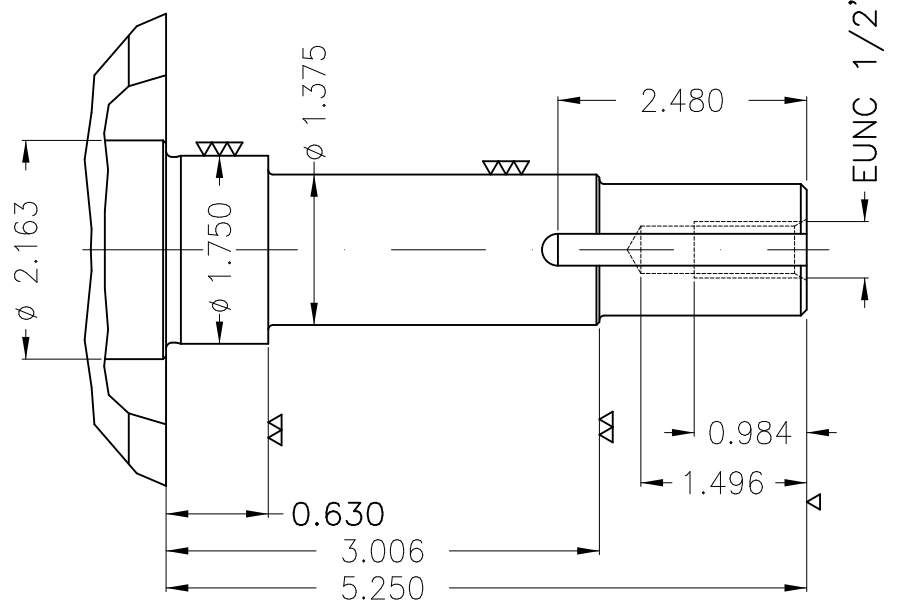

Dimensões em polegada
Dimensions in inches

THIS IS AN UPDATED REVISION, THE
PREVIOUS ONE MUST BE DISREGARDED.

Grounding for leads 5.2–25 mm² / 10–4 AWG

Center hole
EUNC 1/2"-13 WEG TBG253

EUNC 1/2"-13 WEG TBG253

Color RAL 5009
Painting plan 203A
Mounting B34R(D)

20 HP 06 Poles 60Hz

ECM	LOC	SUMMARY OF MODIFICATIONS	EXECUTED	CHECKED	RELEASED	DATE	VER
EXECUTED	USERADMIN	THREE PHASE MOTOR W22 NEMA PREMIUM EFF.					
CHECKED		FRAME 284/6JM IP55 TEFC					
RELEASED		WEG code: 11695064					
REL DT	24.07.2017	WMO Jaragua do Sul	Product Engineering	SHEET	1 / 1		