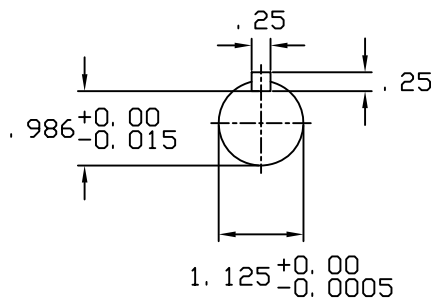

DATE
JUNE 21, 2005
CATALOG NO.
EPO034

OUTLINE DIMENSIONS
3-PHASE INDUCTION MOTOR

MOTOR TYPE:
AEHH8N
FRAME NO. 182T

Pole	HP	KW	Hz	VOLT	Syn. Speed RPM
4	3	2.2	60	230/460	1800

Ins	Rating	Dimension in	Approx Weight	Bearings
F	CONT.	inch	95 lbs.	DE: 6306ZZ NDE: 6306ZZ

Totally Enclosed Fan-Cooled Type, Squirrel-Cage Rotor.

① 10. 30. 00

J. H. LIANG

DWN.	J. H. LIANG	11-30-98
CHKD.	C. S. LO	12-29-98
APPD.	Y. B. HUANG	12-29-98

TECO Westinghouse

DWG NO.
31057H353004