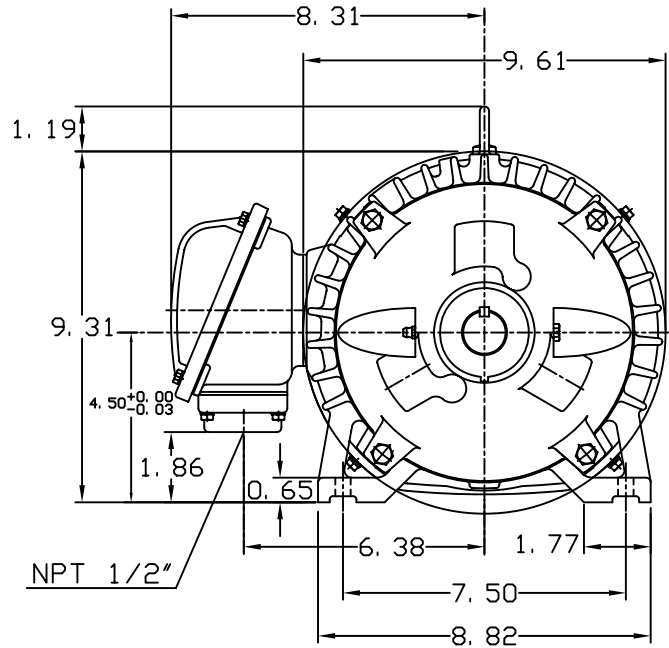

DATE
JUNE 21, 2005
CATALOG NO.
EPO034

OUTLINE DIMENSIONS
3-PHASE INDUCTION MOTOR

MOTOR TYPE:
AEHH8N
FRAME NO. 182T

Pole	HP	KW	Hz	VOLT	Syn. Speed RPM
4	3	2.2	60	230/460	1800

Ins	Rating	Dimension in	Approx Weight	Bearings
F	CONT.	inch	95 lbs.	DE: 6306ZZ NDE: 6306ZZ

Totally Enclosed Fan-Cooled Type, Squirrel-Cage Rotor.

① 10. 30. 00

J. H. LIANG

DWN.	J. H. LIANG	11-30-98
CHKD.	C. S. LO	12-29-98
APPD.	Y. B. HUANG	12-29-98

TECO Westinghouse

DWG NO.
31057H353004