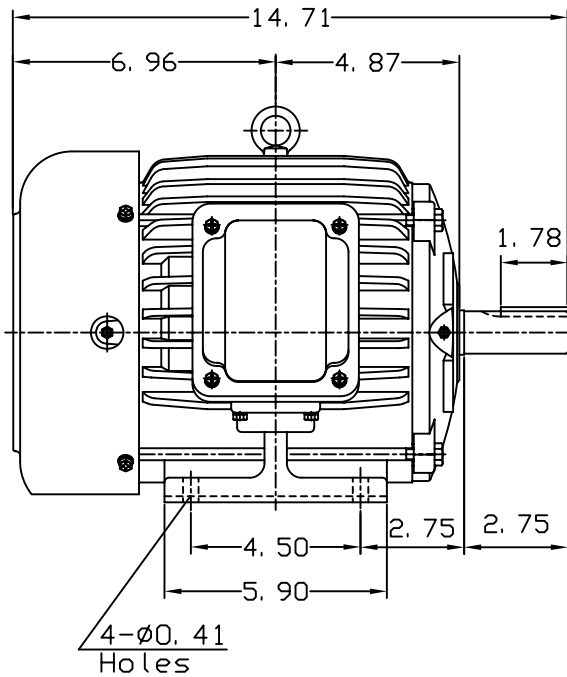

DATE
JUNE 21, 2005
CATALOG NO.
EPO034

OUTLINE DIMENSIONS
3-PHASE INDUCTION MOTOR

MOTOR TYPE:
AEHH8N
FRAME NO. 182T

Pole	HP	KW	Hz	VOLT	Syn. Speed RPM
4	3	2.2	60	230/460	1800

Ins	Rating	Dimension in	Approx Weight	Bearings
F	CONT.	inch	95 lbs.	DE: 6306ZZ NDE: 6306ZZ

Totally Enclosed Fan-Cooled Type, Squirrel-Cage Rotor.

① 10. 30. 00

J. H. LIANG

DWN.	J. H. LIANG	11-30-98
CHKD.	C. S. LO	12-29-98
APPD.	Y. B. HUANG	12-29-98

TECO Westinghouse

DWG NO.
31057H353004