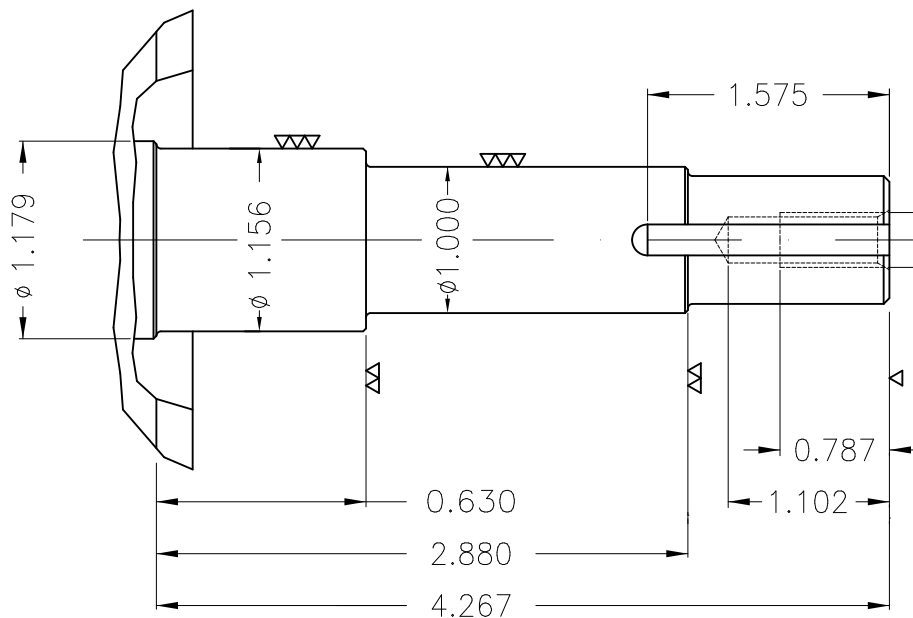

Dimensões em polegada
Dimensions in inches

THIS IS AN UPDATED REVISION, THE
PREVIOUS ONE MUST BE DISREGARDED.

Color Munsell N 1 matte black
Painting plan 207N
Mounting F-1/B34R(D)

ECM	LOC	SUMMARY OF MODIFICATIONS	EXECUTED	CHECKED	RELEASED	DATE	VER
EXECUTED	USERADMIN	THREE PHASE ODP ROLLED STEEL NEMA PREM.					
CHECKED		FRAME 143/5JM ODP					
RELEASED		WEG code: 12637246					
REL DT	24.07.2017	WMO Jaragua do Sul	Product Engineering	SHEET	1 / 1		

2 HP 02 Poles 60Hz