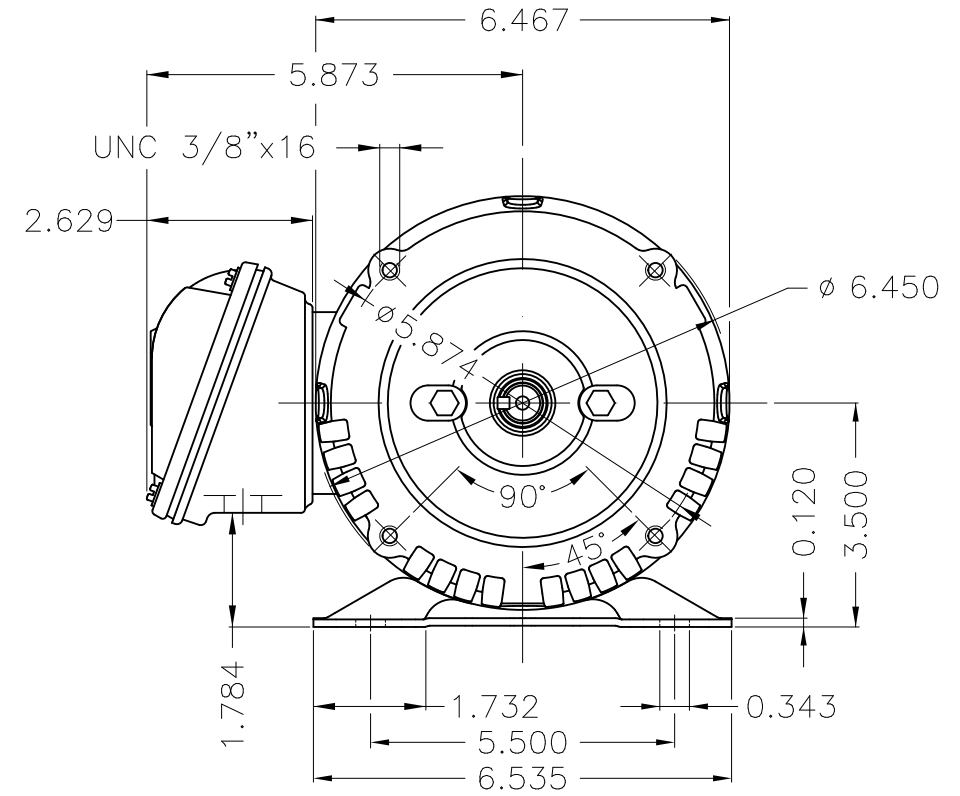

Dimensões em polegada
Dimensions in inches

THIS IS AN UPDATED REVISION, THE
PREVIOUS ONE MUST BE DISREGARDED.

Color Munsell N 1 matte black
Painting plan 207N
Mounting F-1/B34R(D)

ECM	LOC	SUMMARY OF MODIFICATIONS	EXECUTED	CHECKED	RELEASED	DATE	VER
EXECUTED	USERADMIN	THREE PHASE ODP ROLLED STEEL NEMA PREM.					
CHECKED		FRAME 143/5JM ODP					
RELEASED		WEG code: 12637246					
REL DT	24.07.2017	WMO Jaragua do Sul	Product Engineering	SHEET	1 / 1		

2 HP 02 Poles 60Hz