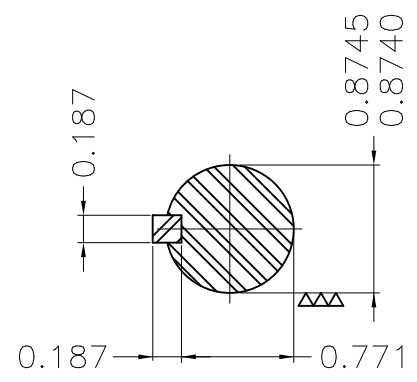

Dimensões em polegada
Dimensions in inches

THIS IS AN UPDATED REVISION, THE
PREVIOUS ONE MUST BE DISREGARDED.

Color Munsell N 1 matte black
Painting plan 207N
Mounting F-1/B34R(D)

ECM	LOC	SUMMARY OF MODIFICATIONS	EXECUTED	CHECKED	RELEASED	DATE	VER
EXECUTED	USERADMIN	THREE PHASE ODP ROLLED STEEL NEMA PREM.					
CHECKED		FRAME 143/5JM ODP					
RELEASED		WEG code: 12637246					
REL DT	24.07.2017	WMO Jaragua do Sul	Product Engineering	SHEET	1 / 1		