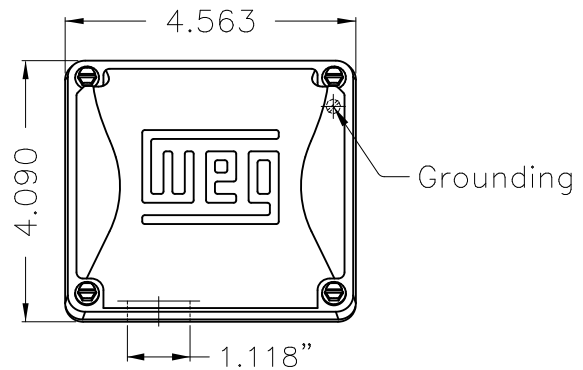

Dimensões em polegada
Dimensions in inches

THIS IS AN UPDATED REVISION, THE
PREVIOUS ONE MUST BE DISREGARDED.

Color Munsell N 1 matte black
Painting plan 207N
Mounting F-1/B34R(D)

ECM	LOC	SUMMARY OF MODIFICATIONS	EXECUTED	CHECKED	RELEASED	DATE	VER
EXECUTED	USERADMIN	THREE PHASE ODP ROLLED STEEL NEMA PREM.					
CHECKED		FRAME 143/5JM ODP					
RELEASED		WEG code: 12637246					
REL DT	24.07.2017	WMO Jaragua do Sul	Product Engineering	SHEET	1 / 1		