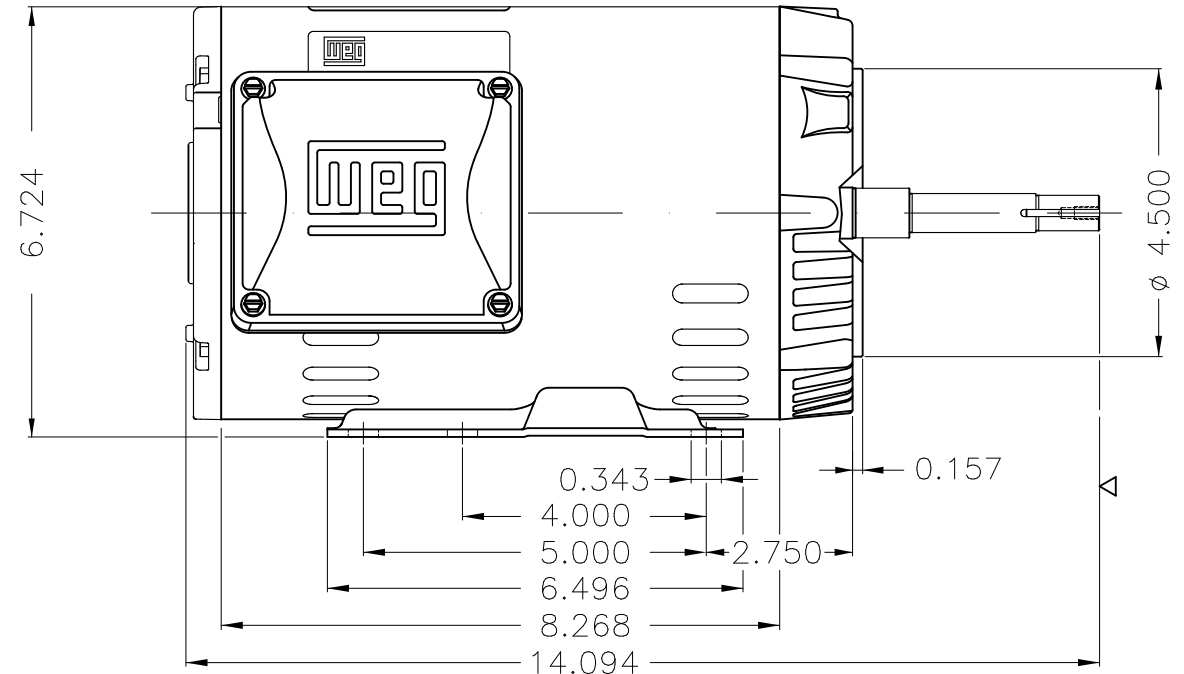

Dimensões em polegada
Dimensions in inches

THIS IS AN UPDATED REVISION, THE
PREVIOUS ONE MUST BE DISREGARDED.

Color Munsell N 1 matte black
Painting plan 207N
Mounting F-1/B34R(D)

ECM	LOC	SUMMARY OF MODIFICATIONS	EXECUTED	CHECKED	RELEASED	DATE	VER
EXECUTED	USERADMIN	THREE PHASE ODP ROLLED STEEL NEMA PREM.					
CHECKED		FRAME 143/5JM ODP					
RELEASED		WEG code: 12637246					
REL DT	24.07.2017	WMO Jaragua do Sul	Product Engineering	SHEET	1 / 1		

2 HP 02 Poles 60Hz