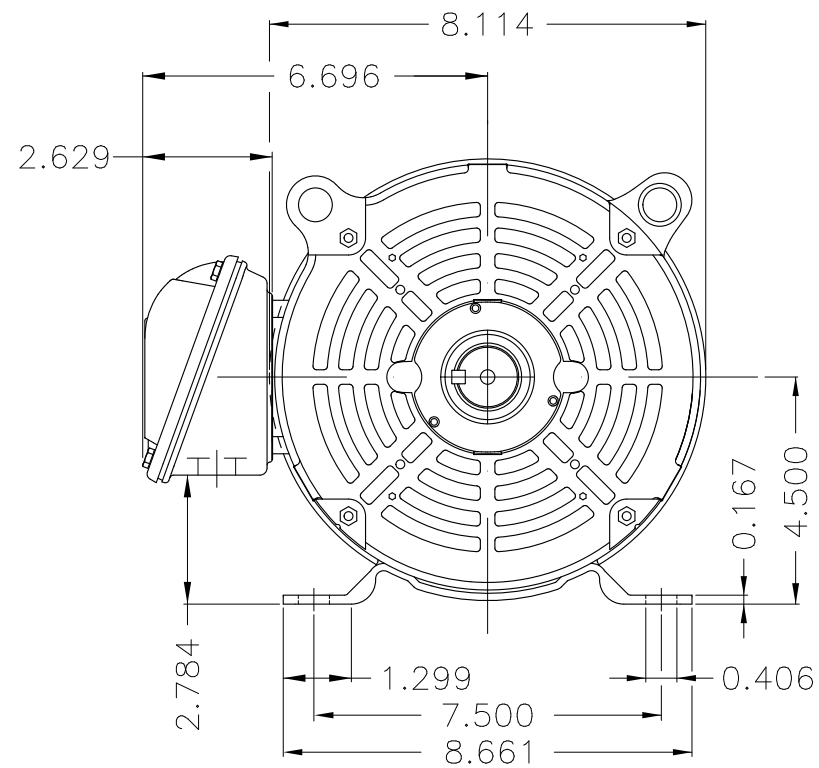

Dimensões em polegada
Dimensions in inches

THIS IS AN UPDATED REVISION, THE
PREVIOUS ONE MUST BE DISREGARDED.

Color Munsell N 1 matte black
Painting plan 207N
Mounting F-1/B3R(D)

ECM	LOC	SUMMARY OF MODIFICATIONS	EXECUTED	CHECKED	RELEASED	DATE	VER
EXECUTED	USERADMIN	 THREE PHASE ODP ROLLED STEEL NEMA PREM. FRAME 182/4T ODP WEG code: 12630368					
CHECKED							
RELEASED							
REL DT	24.07.2017	WMO Jaragua do Sul	Product Engineering	SHEET	1 / 1		

3 HP 04 Poles 60Hz

A