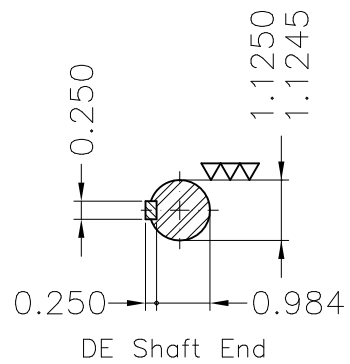

Dimensões em polegada
Dimensions in inches

THIS IS AN UPDATED REVISION, THE
PREVIOUS ONE MUST BE DISREGARDED.

Color Munsell N 1 matte black
Painting plan 207N
Mounting F-1/B3R(D)

ECM	LOC	SUMMARY OF MODIFICATIONS	EXECUTED	CHECKED	RELEASED	DATE	VER
EXECUTED	USERADMIN	 THREE PHASE ODP ROLLED STEEL NEMA PREM. FRAME 182/4T ODP WEG code: 12630368					
CHECKED							
RELEASED							
REL DT	24.07.2017	WMO Jaragua do Sul	Product Engineering	SHEET	1 / 1		

3 HP 04 Poles 60Hz

A