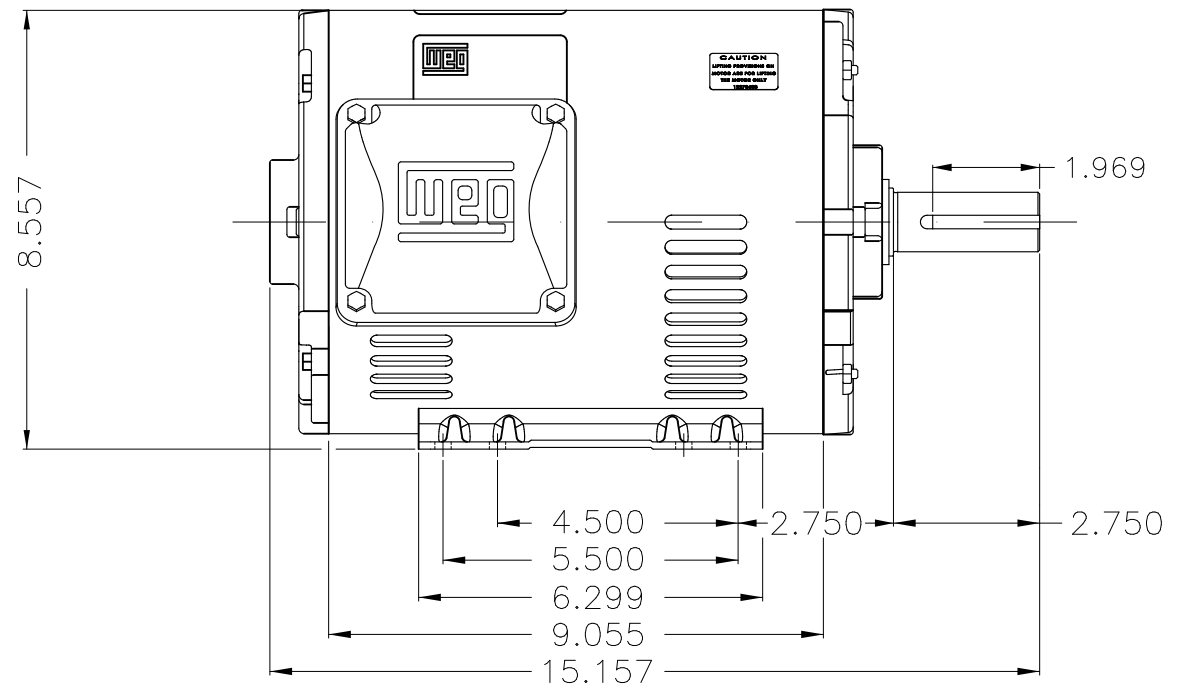

Dimensões em polegada
Dimensions in inches

THIS IS AN UPDATED REVISION, THE
PREVIOUS ONE MUST BE DISREGARDED.

Color Munsell N 1 matte black
Painting plan 207N
Mounting F-1/B3R(D)

ECM	LOC	SUMMARY OF MODIFICATIONS	EXECUTED	CHECKED	RELEASED	DATE	VER
EXECUTED	USERADMIN	 THREE PHASE ODP ROLLED STEEL NEMA PREM. FRAME 182/4T ODP WEG code: 12630368					
CHECKED							
RELEASED							
REL DT	24.07.2017	WMO Jaragua do Sul	Product Engineering	SHEET	1 / 1		

3 HP 04 Poles 60Hz

A