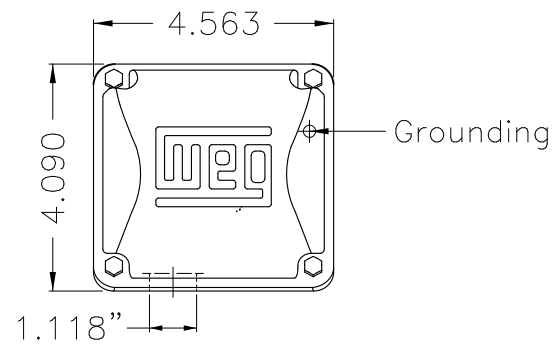

Dimensões em polegada
Dimensions in inches

THIS IS AN UPDATED REVISION, THE
PREVIOUS ONE MUST BE DISREGARDED.

Color Munsell N 1 matte black
Painting plan 207N
Mounting F-1/B3R(D)

ECM	LOC	SUMMARY OF MODIFICATIONS	EXECUTED	CHECKED	RELEASED	DATE	VER
EXECUTED	USERADMIN	 THREE PHASE ODP ROLLED STEEL NEMA PREM. FRAME 182/4T ODP WEG code: 12630368					
CHECKED							
RELEASED							
REL DT	24.07.2017	WMO Jaragua do Sul	Product Engineering	SHEET	1 / 1		

3 HP 04 Poles 60Hz

A