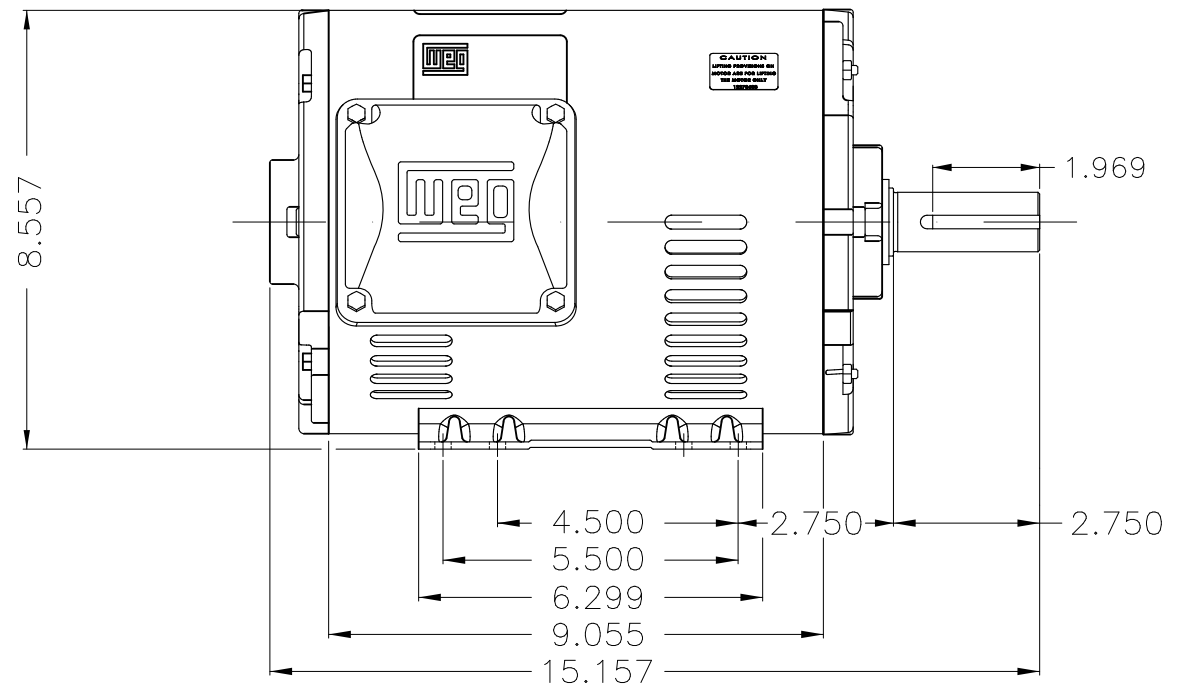

Dimensões em polegada
Dimensions in inches

THIS IS AN UPDATED REVISION, THE
PREVIOUS ONE MUST BE DISREGARDED.

Color Munsell N 1 matte black
Painting plan 207N
Mounting F-1/B3R(D)

ECM	LOC	SUMMARY OF MODIFICATIONS	EXECUTED	CHECKED	RELEASED	DATE	VER
EXECUTED	USERADMIN	THREE PHASE ODP ROLLED STEEL NEMA PREM.					
CHECKED		FRAME 182/4T ODP					
RELEASED		WEG code: 12674797					
REL DT	24.07.2017	WMO Jaragua do Sul	Product Engineering	SHEET	1 / 1		

3 HP 04 Poles 60Hz

A