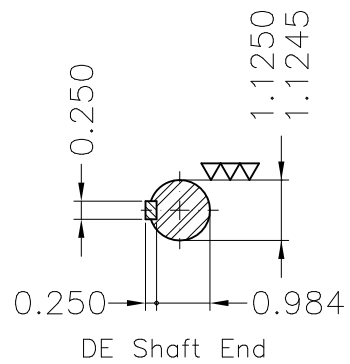

Dimensões em polegada
Dimensions in inches

THIS IS AN UPDATED REVISION, THE
PREVIOUS ONE MUST BE DISREGARDED.

Color Munsell N 1 matte black
Painting plan 207N
Mounting F-1/B3R(D)

ECM	LOC	SUMMARY OF MODIFICATIONS	EXECUTED	CHECKED	RELEASED	DATE	VER
EXECUTED	USERADMIN	THREE PHASE ODP ROLLED STEEL NEMA PREM.					
CHECKED		FRAME 182/4T ODP					
RELEASED		WEG code: 12674797					
REL DT	24.07.2017	WMO Jaragua do Sul	Product Engineering	SHEET	1 / 1		

3 HP 04 Poles 60Hz

A