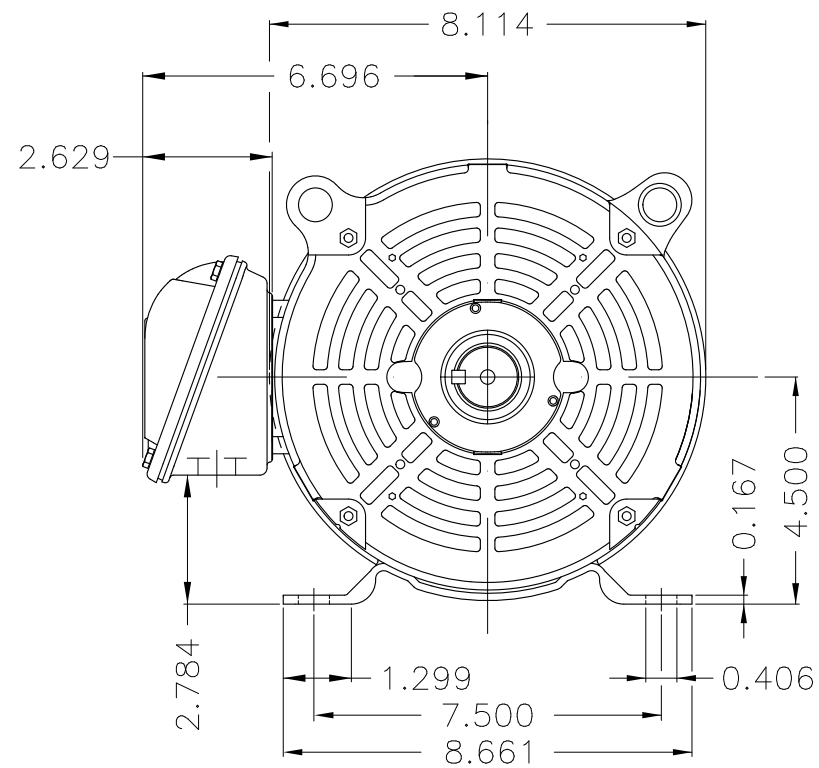

Dimensões em polegada
Dimensions in inches

THIS IS AN UPDATED REVISION, THE
PREVIOUS ONE MUST BE DISREGARDED.

Color Munsell N 1 matte black
Painting plan 207N
Mounting F-1/B3R(D)

ECM	LOC	SUMMARY OF MODIFICATIONS	EXECUTED	CHECKED	RELEASED	DATE	VER
EXECUTED	USERADMIN	THREE PHASE ODP ROLLED STEEL NEMA PREM.					
CHECKED		FRAME 182/4T ODP					
RELEASED		WEG code: 12674797					
REL DT	24.07.2017	WMO Jaragua do Sul	Product Engineering	SHEET	1 / 1		

3 HP 04 Poles 60Hz

A