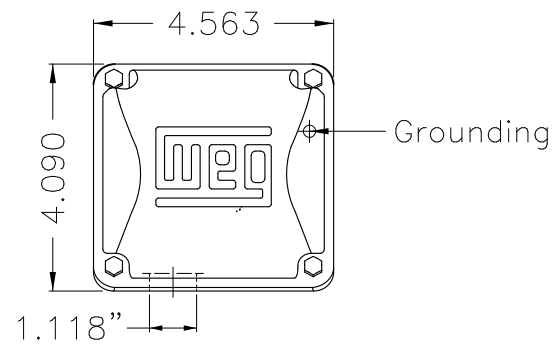

Dimensões em polegada
Dimensions in inches

THIS IS AN UPDATED REVISION, THE
PREVIOUS ONE MUST BE DISREGARDED.

Color Munsell N 1 matte black
Painting plan 207N
Mounting F-1/B3R(D)

ECM	LOC	SUMMARY OF MODIFICATIONS	EXECUTED	CHECKED	RELEASED	DATE	VER
EXECUTED	USERADMIN	THREE PHASE ODP ROLLED STEEL NEMA PREM.					
CHECKED		FRAME 182/4T ODP					
RELEASED		WEG code: 12674797					
REL DT	24.07.2017	WMO Jaragua do Sul	Product Engineering	SHEET	1 / 1		

3 HP 04 Poles 60Hz

A