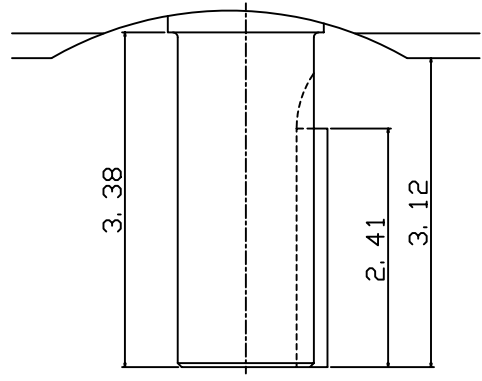

DATE
JULY 15, 2004
CATALOG NO.
NVO102C

OUTLINE DIMENSIONS
3-PHASE INDUCTION MOTOR

MOTOR TYPE:
AEVANE
FRAME NO. 215TC

Pole	HP	KW	Hz	VOLT	Syn. Speed RPM
2	10	7.5	60	230/460	3600

Ins	Rating	Dimension in	Approx Weight	Bearings
F	CONT.	INCHES	178 lbs.	DE: 6308ZZ NDE: 6306ZZ

Totally Enclosed Fan-Cooled Vertical Type. Squirrel-Cage Rotor.

DWN.	Y. C. LAI	06-28-00
CHKD.	C. S. LO	06-29-00
APPD.	Y. B. HUANG	06-29-00

DWG NO.
31049U572010