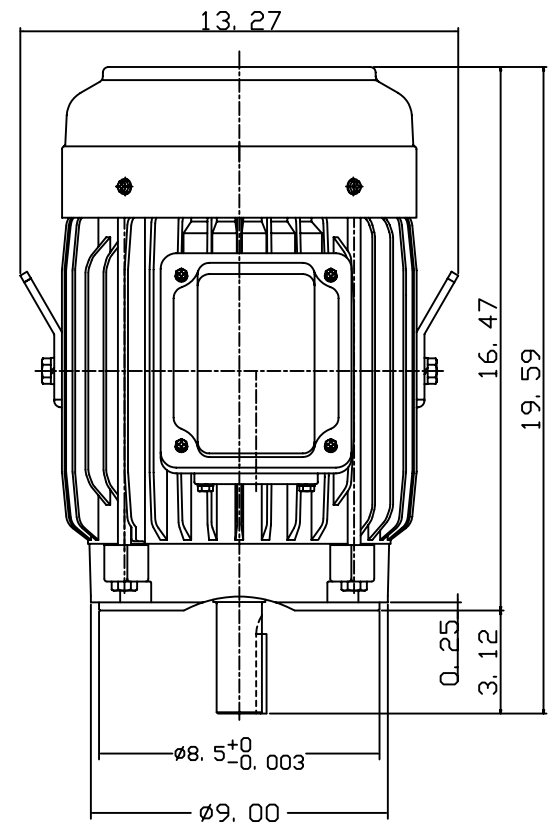

DATE
JULY 15, 2004
CATALOG NO.
NVO102C

OUTLINE DIMENSIONS
3-PHASE INDUCTION MOTOR

MOTOR TYPE:
AEVANE
FRAME NO. 215TC

Pole	HP	KW	Hz	VOLT	Syn. Speed RPM
2	10	7.5	60	230/460	3600

Ins	Rating	Dimension in	Approx Weight	Bearings
F	CONT.	INCHES	178 lbs.	DE: 6308ZZ NDE: 6306ZZ

Totally Enclosed Fan-Cooled Vertical Type. Squirrel-Cage Rotor.

--	--	--	--	--	--	--	--

DWN.	Y. C. LAI	06-28-00
CHKD.	C. S. LO	06-29-00
APPD.	Y. B. HUANG	06-29-00

DWG NO.
31049U572010