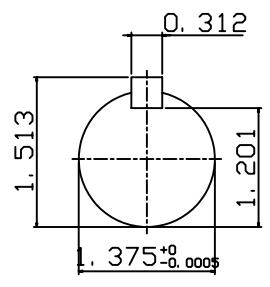

DATE
JULY 15, 2004
CATALOG NO.
NVO102C

OUTLINE DIMENSIONS
3-PHASE INDUCTION MOTOR

MOTOR TYPE:
AEVANE
FRAME NO. 215TC

Pole	HP	KW	Hz	VOLT	Syn. Speed RPM
2	10	7.5	60	230/460	3600

Ins	Rating	Dimension in	Approx Weight	Bearings
F	CONT.	INCHES	178 lbs.	DE: 6308ZZ NDE: 6306ZZ

Totally Enclosed Fan-Cooled Vertical Type. Squirrel-Cage Rotor.

--	--	--	--	--	--	--	--

DWN.	Y. C. LAI	06-28-00
CHKD.	C. S. LO	06-29-00
APPD.	Y. B. HUANG	06-29-00

DWG NO.
31049U572010