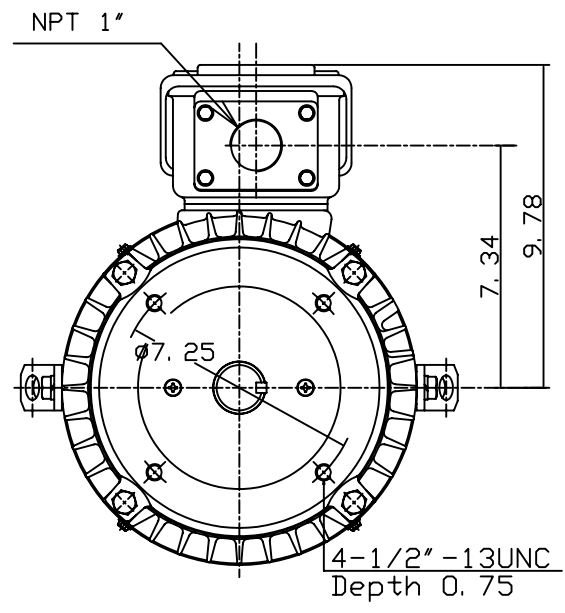

DATE
JULY 15, 2004
CATALOG NO.
NVO102C

OUTLINE DIMENSIONS
3-PHASE INDUCTION MOTOR

MOTOR TYPE:
AEVANE
FRAME NO. 215TC

Pole	HP	KW	Hz	VOLT	Syn. Speed RPM
2	10	7.5	60	230/460	3600

Ins	Rating	Dimension in	Approx Weight	Bearings
F	CONT.	INCHES	178 lbs.	DE: 6308ZZ NDE: 6306ZZ

Totally Enclosed Fan-Cooled Vertical Type. Squirrel-Cage Rotor.

--	--	--	--	--	--	--	--

DWN.	Y. C. LAI	06-28-00
CHKD.	C. S. LO	06-29-00
APPD.	Y. B. HUANG	06-29-00

DWG NO.
31049U572010