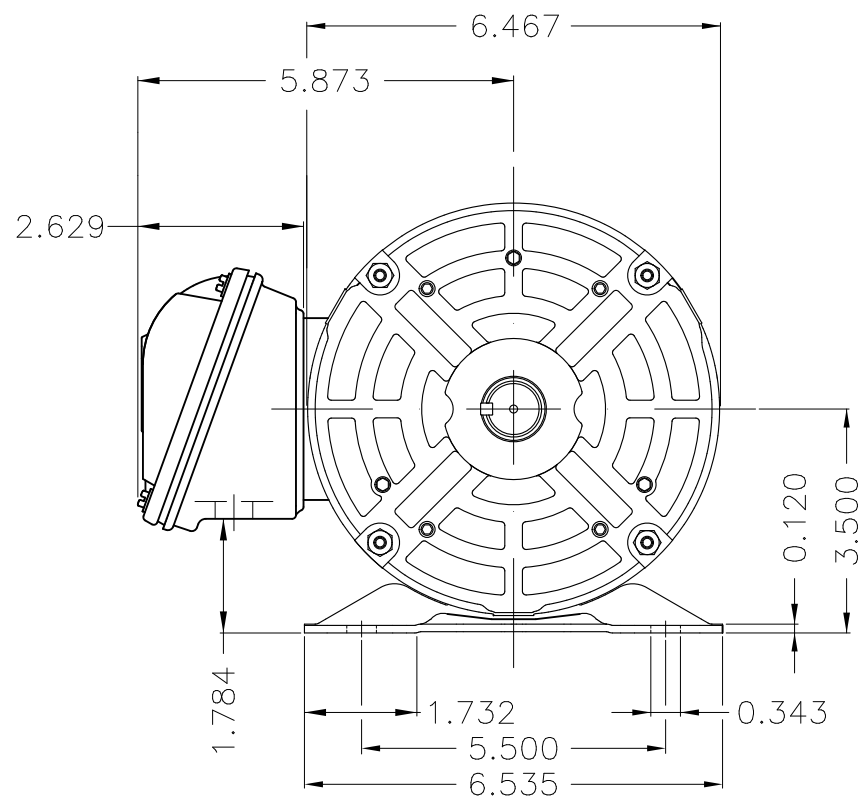

Dimensões em polegada
Dimensions in inches

THIS IS AN UPDATED REVISION, THE
PREVIOUS ONE MUST BE DISREGARDED.

Color Munsell N 1 matte black
Painting plan 207N
Mounting F-1/B3R(D)

ECM	LOC	SUMMARY OF MODIFICATIONS	EXECUTED	CHECKED	RELEASED	DATE	VER
EXECUTED	USERADMIN	THREE PHASE ODP ROLLED STEEL NEMA PREM.					
CHECKED		FRAME 143/5T ODP					
RELEASED		WEG code: 12617113					
REL DT	24.07.2017	WMO Jaragua do Sul	Product Engineering	SHEET	1 / 1		

1 HP 06 Poles 60Hz

A