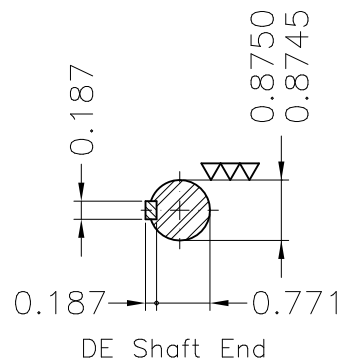

Dimensões em polegada
Dimensions in inches

THIS IS AN UPDATED REVISION, THE
PREVIOUS ONE MUST BE DISREGARDED.

Color Munsell N 1 matte black
Painting plan 207N
Mounting F-1/B3R(D)

ECM	LOC	SUMMARY OF MODIFICATIONS	EXECUTED	CHECKED	RELEASED	DATE	VER
EXECUTED	USERADMIN	THREE PHASE ODP ROLLED STEEL NEMA PREM.					
CHECKED		FRAME 143/5T ODP					
RELEASED		WEG code: 12617113					
REL DT	24.07.2017	WMO Jaragua do Sul	Product Engineering	SHEET	1 / 1		

1 HP 06 Poles 60Hz

A