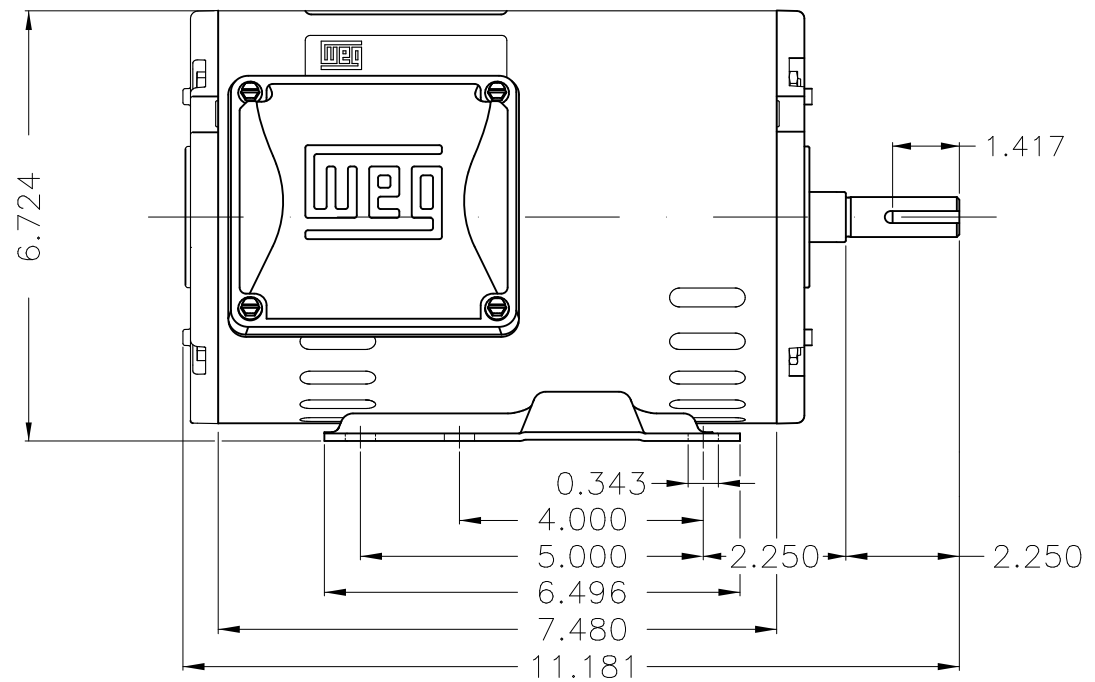

Dimensões em polegada
Dimensions in inches

THIS IS AN UPDATED REVISION, THE
PREVIOUS ONE MUST BE DISREGARDED.

Color Munsell N 1 matte black
Painting plan 207N
Mounting F-1/B3R(D)

ECM	LOC	SUMMARY OF MODIFICATIONS	EXECUTED	CHECKED	RELEASED	DATE	VER
EXECUTED	USERADMIN	THREE PHASE ODP ROLLED STEEL NEMA PREM.					
CHECKED		FRAME 143/5T ODP					
RELEASED		WEG code: 12617113					
REL DT	24.07.2017	WMO Jaragua do Sul	Product Engineering	SHEET	1 / 1		

1 HP 06 Poles 60Hz

A