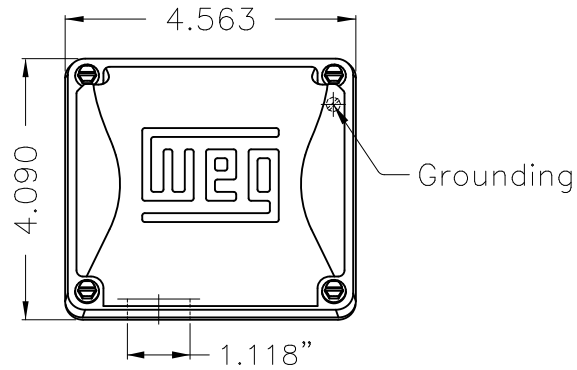

Dimensões em polegada
Dimensions in inches

THIS IS AN UPDATED REVISION, THE
PREVIOUS ONE MUST BE DISREGARDED.

Color Munsell N 1 matte black
Painting plan 207N
Mounting F-1/B3R(D)

ECM	LOC	SUMMARY OF MODIFICATIONS	EXECUTED	CHECKED	RELEASED	DATE	VER
EXECUTED	USERADMIN	THREE PHASE ODP ROLLED STEEL NEMA PREM.					
CHECKED		FRAME 143/5T ODP					
RELEASED		WEG code: 12617113					
REL DT	24.07.2017	WMO Jaragua do Sul	Product Engineering	SHEET	1 / 1		