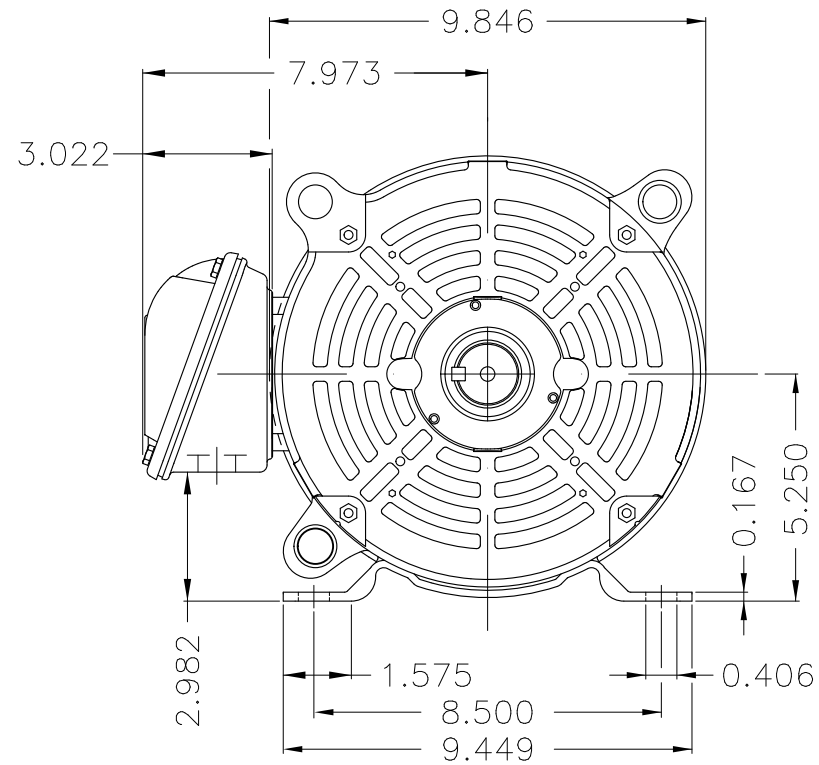

Dimensões em polegada
Dimensions in inches

THIS IS AN UPDATED REVISION, THE
PREVIOUS ONE MUST BE DISREGARDED.

Color Munsell N 1 matte black
Painting plan 207N
Mounting F-1/B3R(D)

ECM	LOC	SUMMARY OF MODIFICATIONS	EXECUTED	CHECKED	RELEASED	DATE	VER
EXECUTED	USERADMIN	THREE PHASE ODP ROLLED STEEL NEMA PREM.					
CHECKED		FRAME 213/5T ODP					
RELEASED		WEG code: 12630273					
REL DT	24.07.2017	WMO Jaragua do Sul	Product Engineering	SHEET	1 / 1		

15 HP 02 Poles 60Hz

A

ZME A3