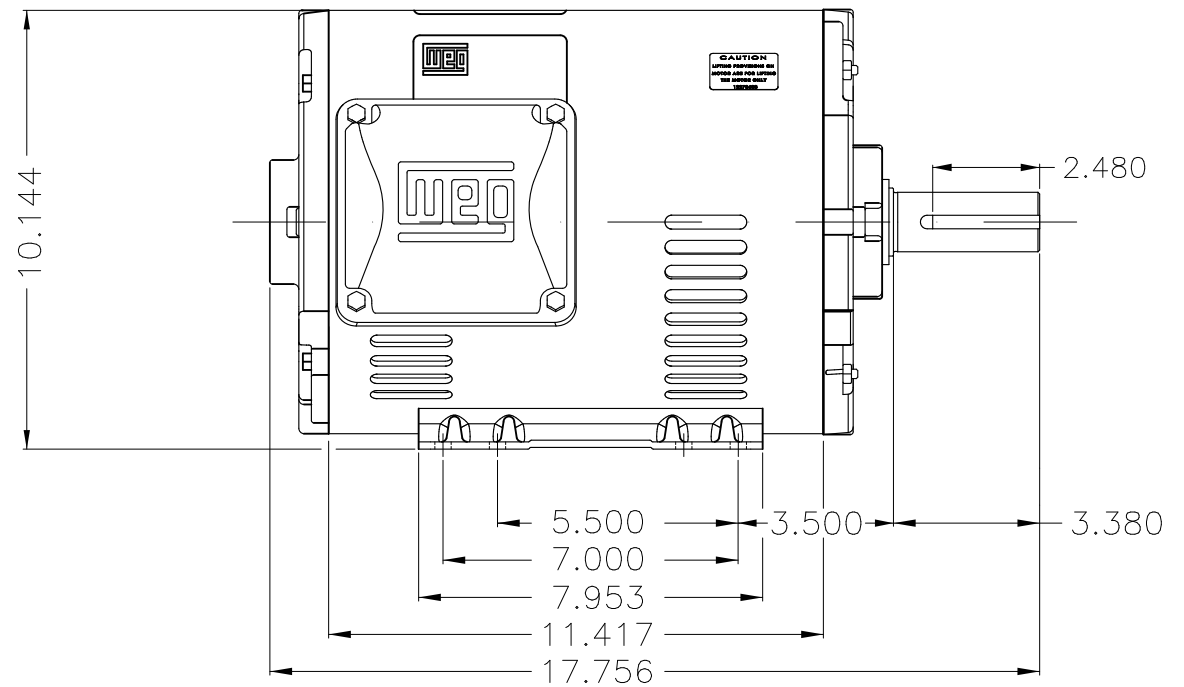

Dimensões em polegada
Dimensions in inches

THIS IS AN UPDATED REVISION, THE
PREVIOUS ONE MUST BE DISREGARDED.

Color Munsell N 1 matte black
Painting plan 207N
Mounting F-1/B3R(D)

ECM	LOC	SUMMARY OF MODIFICATIONS	EXECUTED	CHECKED	RELEASED	DATE	VER
EXECUTED	USERADMIN	THREE PHASE ODP ROLLED STEEL NEMA PREM.					
CHECKED		FRAME 213/5T ODP					
RELEASED		WEG code: 12630273					
REL DT	24.07.2017	WMO Jaragua do Sul	Product Engineering	SHEET	1 / 1		

15 HP 02 Poles 60Hz

A

ZME A3