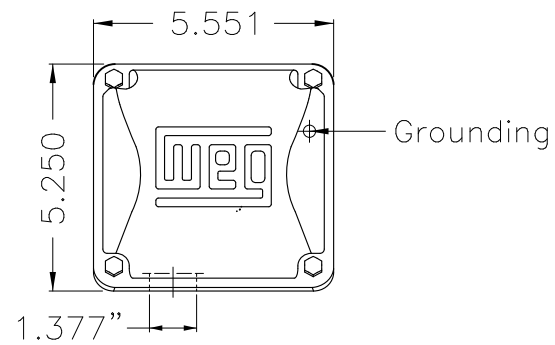

Dimensões em polegada
Dimensions in inches

THIS IS AN UPDATED REVISION, THE
PREVIOUS ONE MUST BE DISREGARDED.

Color Munsell N 1 matte black
Painting plan 207N
Mounting F-1/B3R(D)

ECM	LOC	SUMMARY OF MODIFICATIONS	EXECUTED	CHECKED	RELEASED	DATE	VER
EXECUTED	USERADMIN	THREE PHASE ODP ROLLED STEEL NEMA PREM.					
CHECKED		FRAME 213/5T ODP					
RELEASED		WEG code: 12630273					
REL DT	24.07.2017	WMO Jaragua do Sul	Product Engineering	SHEET	1 / 1		